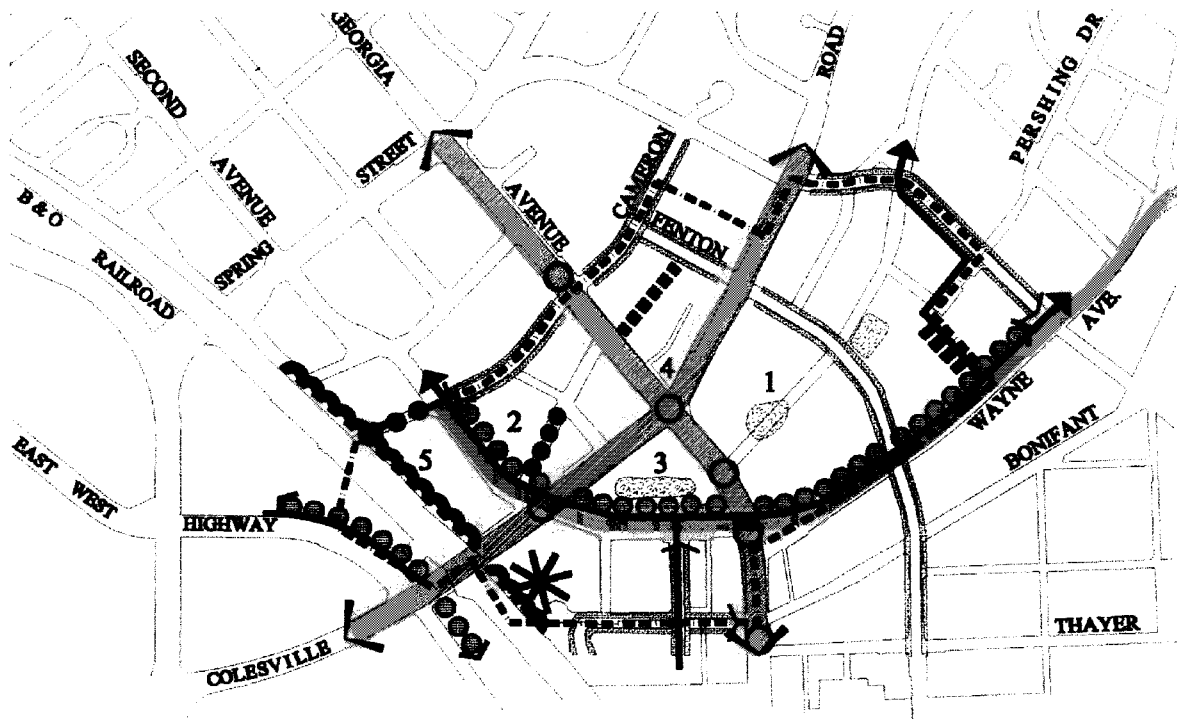

Map 11 Core Concept Plan

-  Green Trail
-  Regional Trail
-  Boundary of Revitalization Area
-  Improved Street Intersection
-  Green Street
-  Open Space
-  Transit Center
-  Boulevard
-  Promenade
-  Bikeway
-  Mixed Street
-  New Link - Pedestrian / Bike

1. Downtown Silver Spring
2. Townhouses at Cameron Hills
3. Silver Triangle Site
4. Lee Plaza
5. Capital Crescent Trail