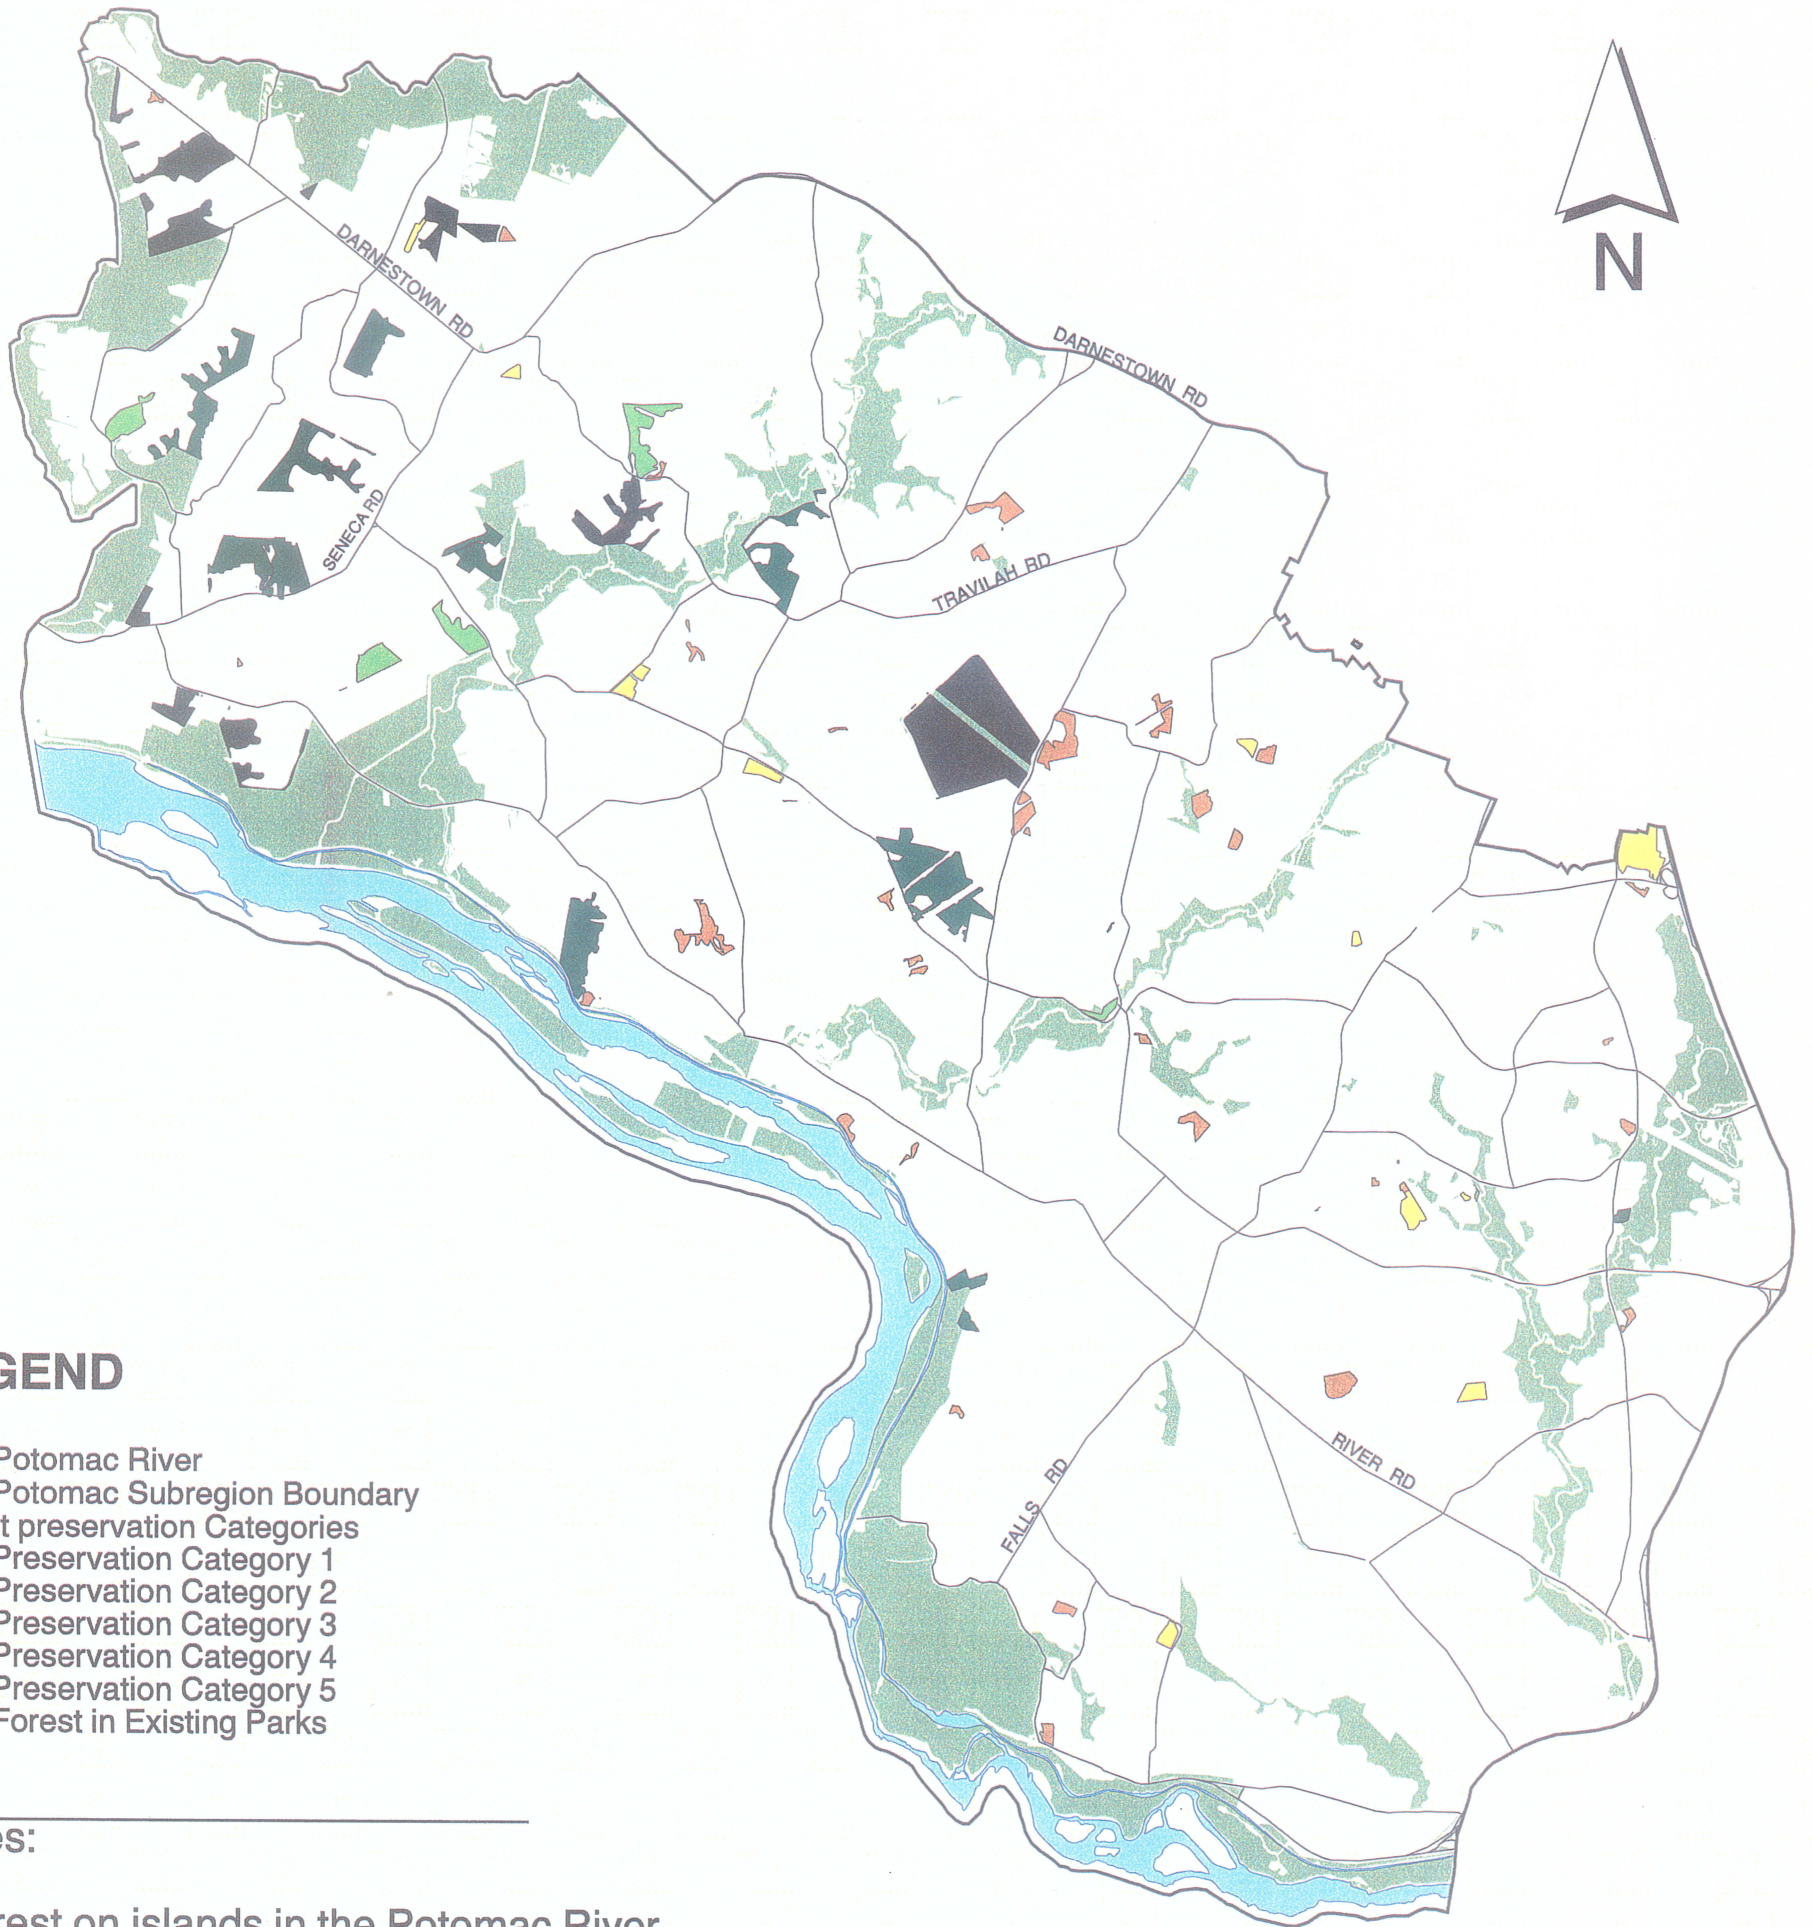

FOREST PRESERVATION

MAP F

LEGEND

-  Potomac River
-  Potomac Subregion Boundary
- Forest preservation Categories
 -  Preservation Category 1
 -  Preservation Category 2
 -  Preservation Category 3
 -  Preservation Category 4
 -  Preservation Category 5
 -  Forest in Existing Parks

Notes:

* Forest on islands in the Potomac River are part of Preservation Category 1.

WATTS BRANCH

GREENBRIAR POND