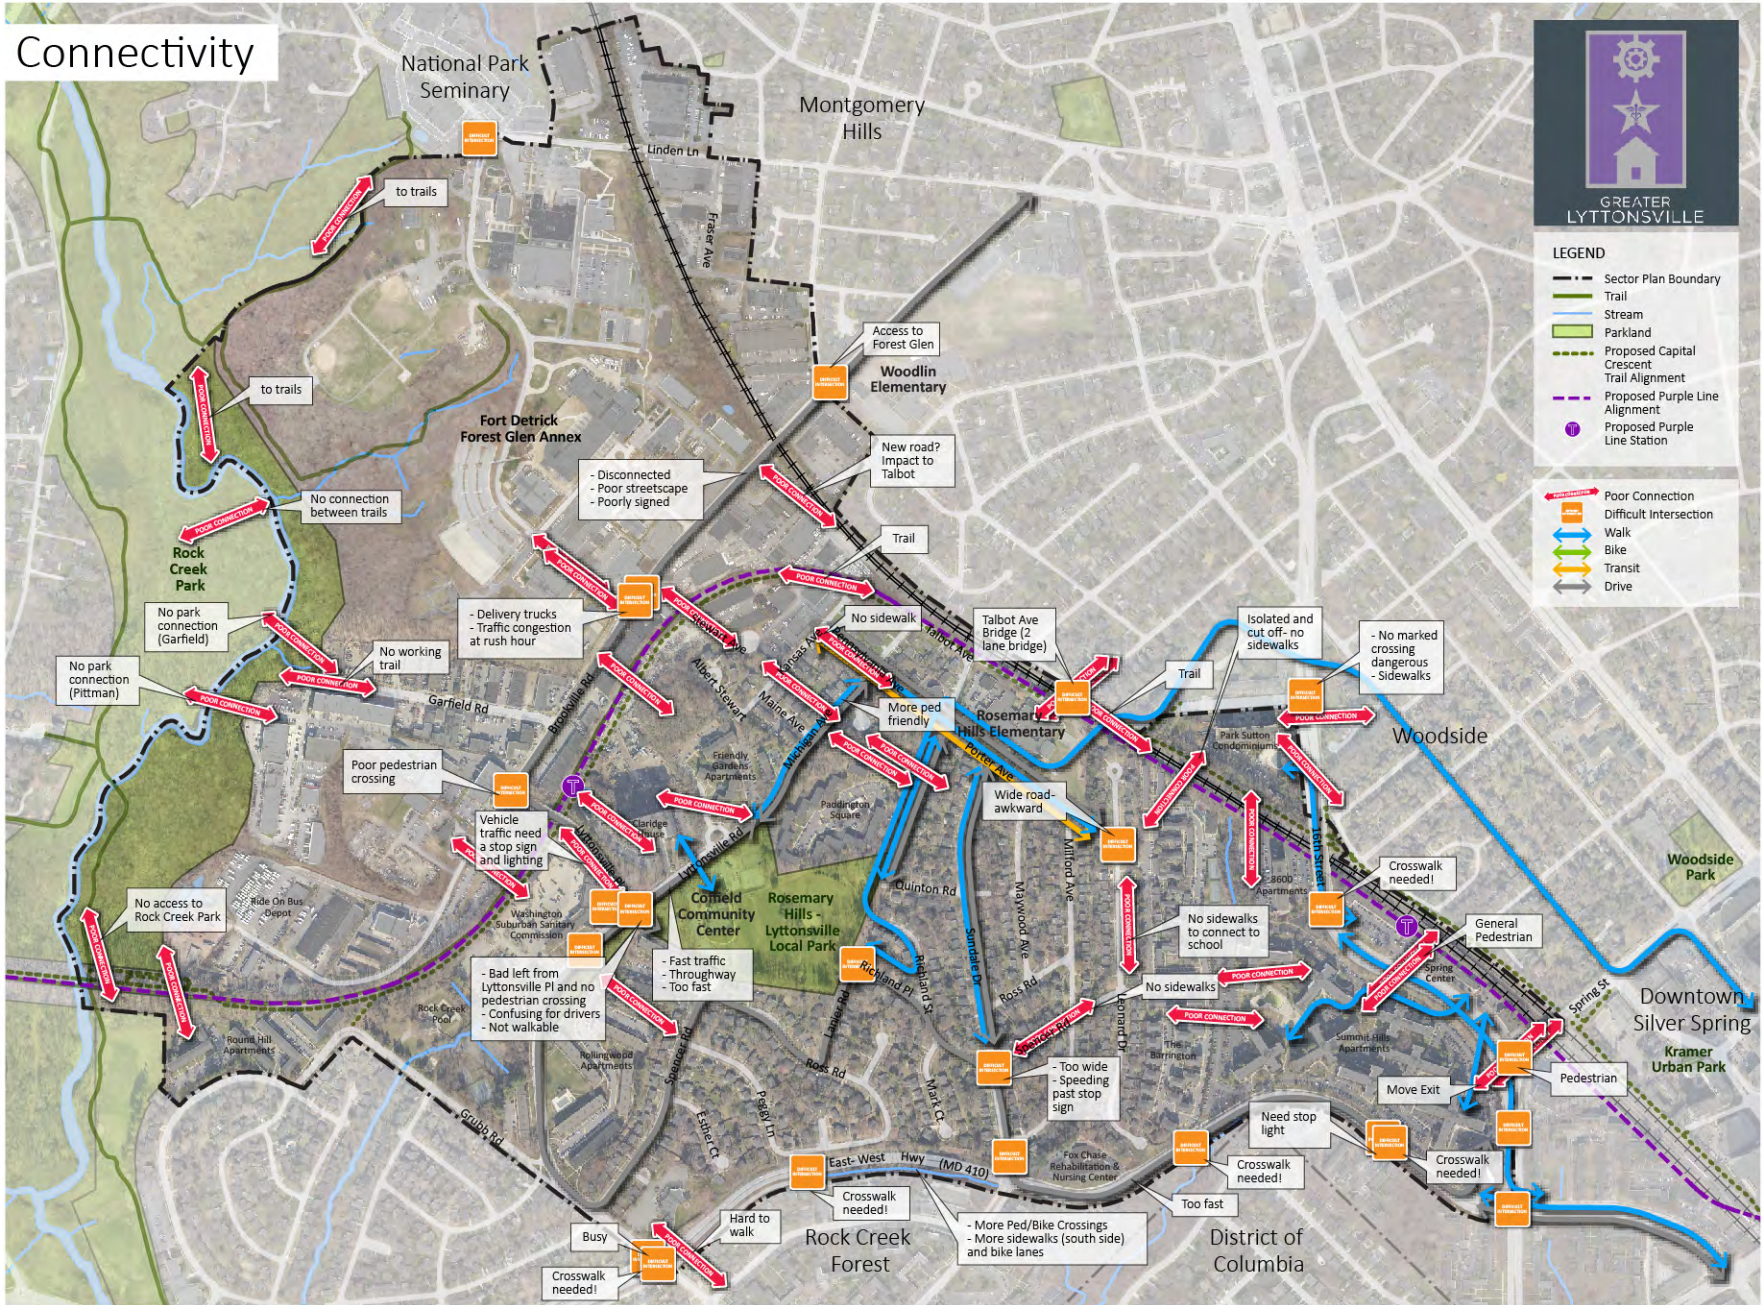

Districts/ Neighborhoods

**GREATER
LYTTONSVILLE**

LEGEND

- Sector Plan Boundary
- Trail
- Stream
- Parkland
- Proposed Capital Crescent Trail Alignment
- Proposed Purple Line Alignment
- Proposed Purple Line Station
- Areas of Overlap/Sub-areas

Centers of Activity

- LEGEND**
- Sector Plan Boundary
 - Trail
 - Stream
 - Parkland
 - Proposed Capital Crescent
 - Proposed Purple Line Trail Alignment
 - Proposed Purple Line Station

- Current Center of Activity
- Enhanced/ Emerging Center of Activity

Connectivity

LEGEND

- Sector Plan Boundary
- Trail
- Stream
- Parkland
- Proposed Capital Crescent Trail Alignment
- Proposed Purple Line Alignment
- Proposed Purple Line Station

- Poor Connection
- Difficult Intersection
- Walk
- Bike
- Transit
- Drive

Districts/Neighborhoods
 + Centers of Activity
 + Connectivity

- LEGEND**
- Sector Plan Boundary
 - Trail
 - Stream
 - Parkland
 - Proposed Capital Crescent Trail Alignment
 - Proposed Purple Line Alignment
 - Proposed Purple Line Station
-
- Areas of Overlap/Sub-areas
 - Current Center of Activity
 - Enhanced/ Emerging Center of Activity
 - Poor Connection
 - Difficult Intersection
 - Walk
 - Bike
 - Transit
 - Drive