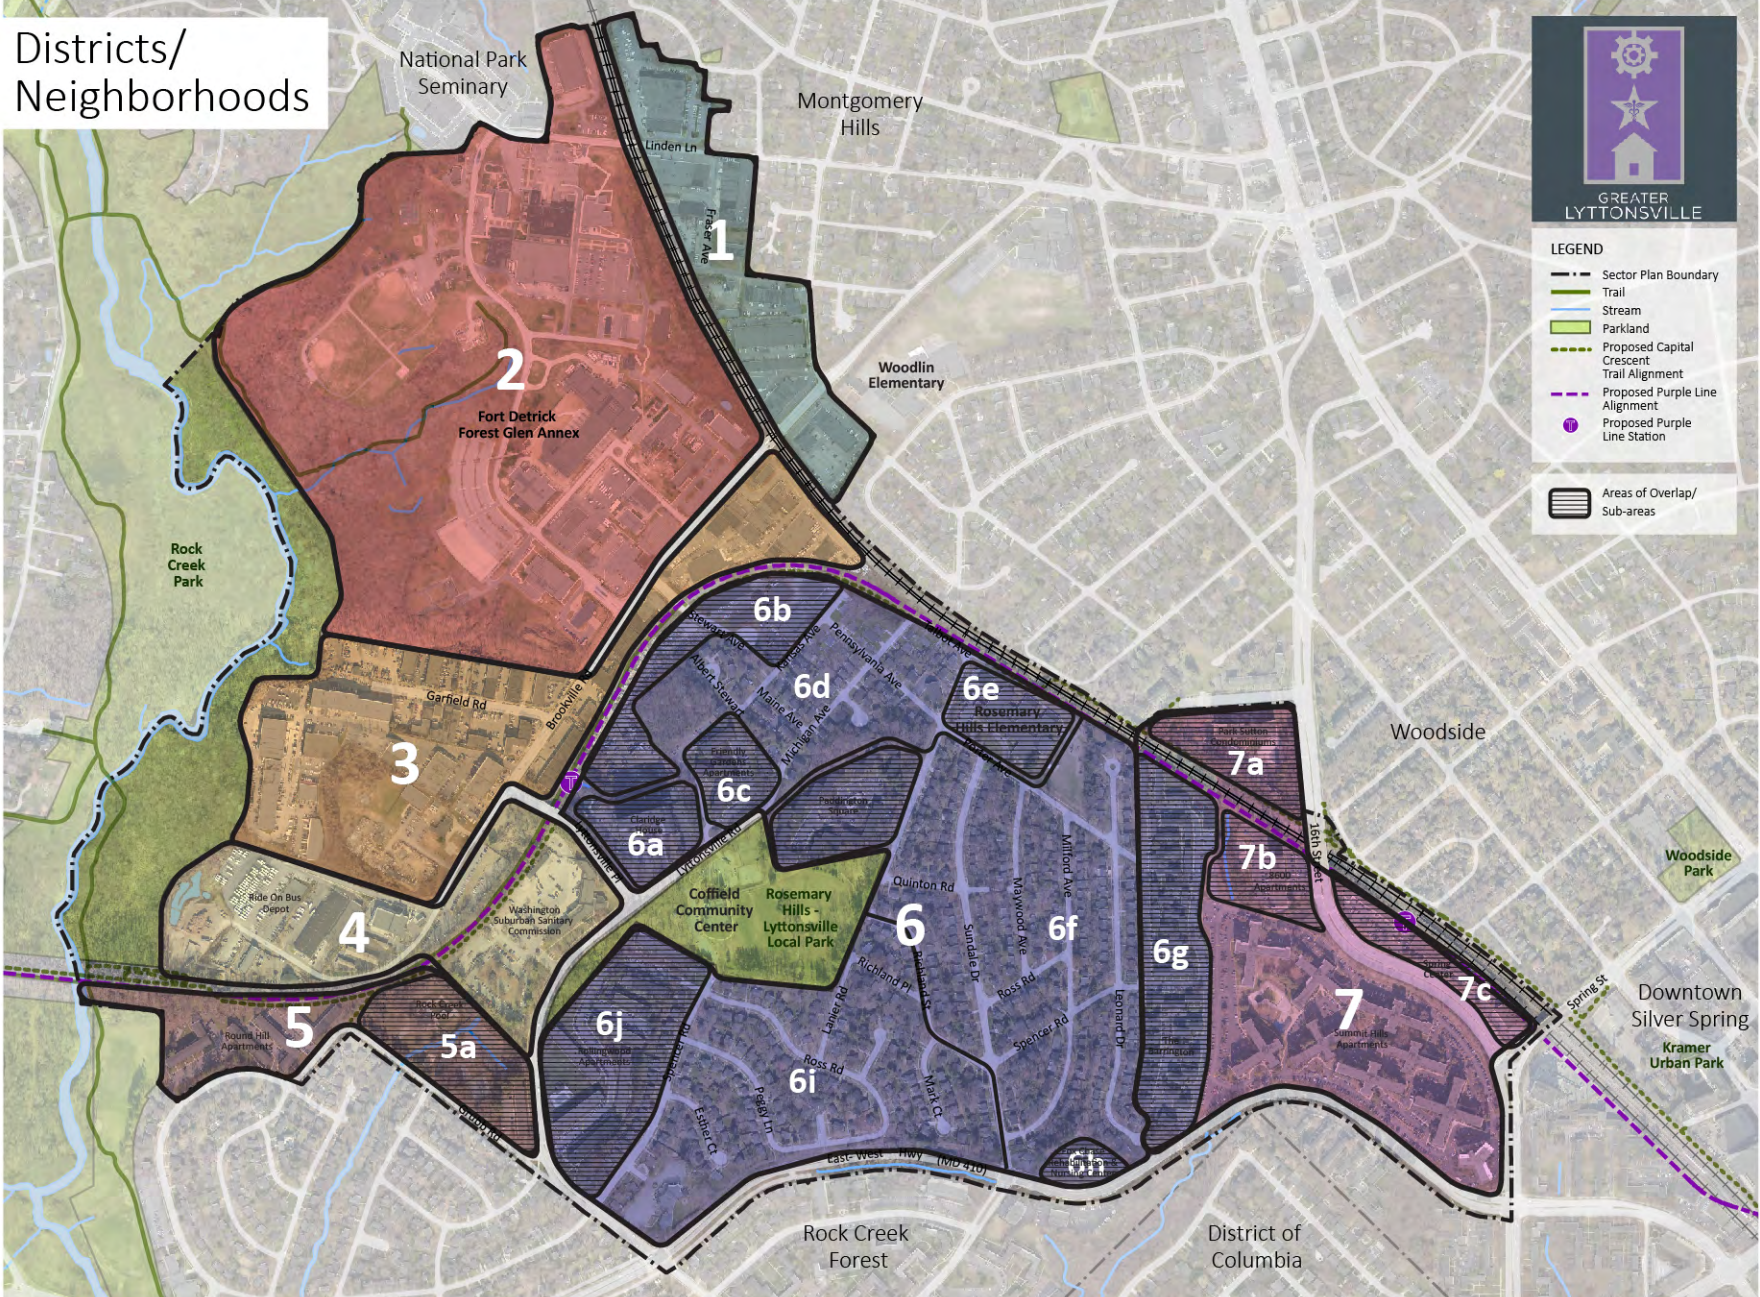

Districts/ Neighborhoods

**GREATER
LYTTONSVILLE**

LEGEND

- Sector Plan Boundary
- Trail
- Stream
- Parkland
- Proposed Capital Crescent Trail Alignment
- Proposed Purple Line Alignment
- Proposed Purple Line Station
- Areas of Overlap/Sub-areas

Centers of Activity

- LEGEND**
- Sector Plan Boundary
 - Trail
 - Stream
 - Parkland
 - Proposed Capital Crescent
 - Proposed Purple Line Trail Alignment
 - Proposed Purple Line Station

- Current Center of Activity
- Enhanced/ Emerging Center of Activity

Connectivity

LEGEND

- Sector Plan Boundary
- Trail
- Stream
- Parkland
- Proposed Capital Crescent Trail Alignment
- Proposed Purple Line Alignment
- Proposed Purple Line Station

- Poor Connection
- Difficult Intersection
- Walk
- Bike
- Transit
- Drive

Districts/Neighborhoods
 + Centers of Activity
 + Connectivity

- LEGEND**
- Sector Plan Boundary
 - Trail
 - Stream
 - Parkland
 - Proposed Capital Crescent Trail Alignment
 - Proposed Purple Line Alignment
 - Proposed Purple Line Station
-
- Areas of Overlap/Sub-areas
 - Current Center of Activity
 - Enhanced/ Emerging Center of Activity
 - Poor Connection
 - Difficult Intersection
 - Walk
 - Bike
 - Transit
 - Drive