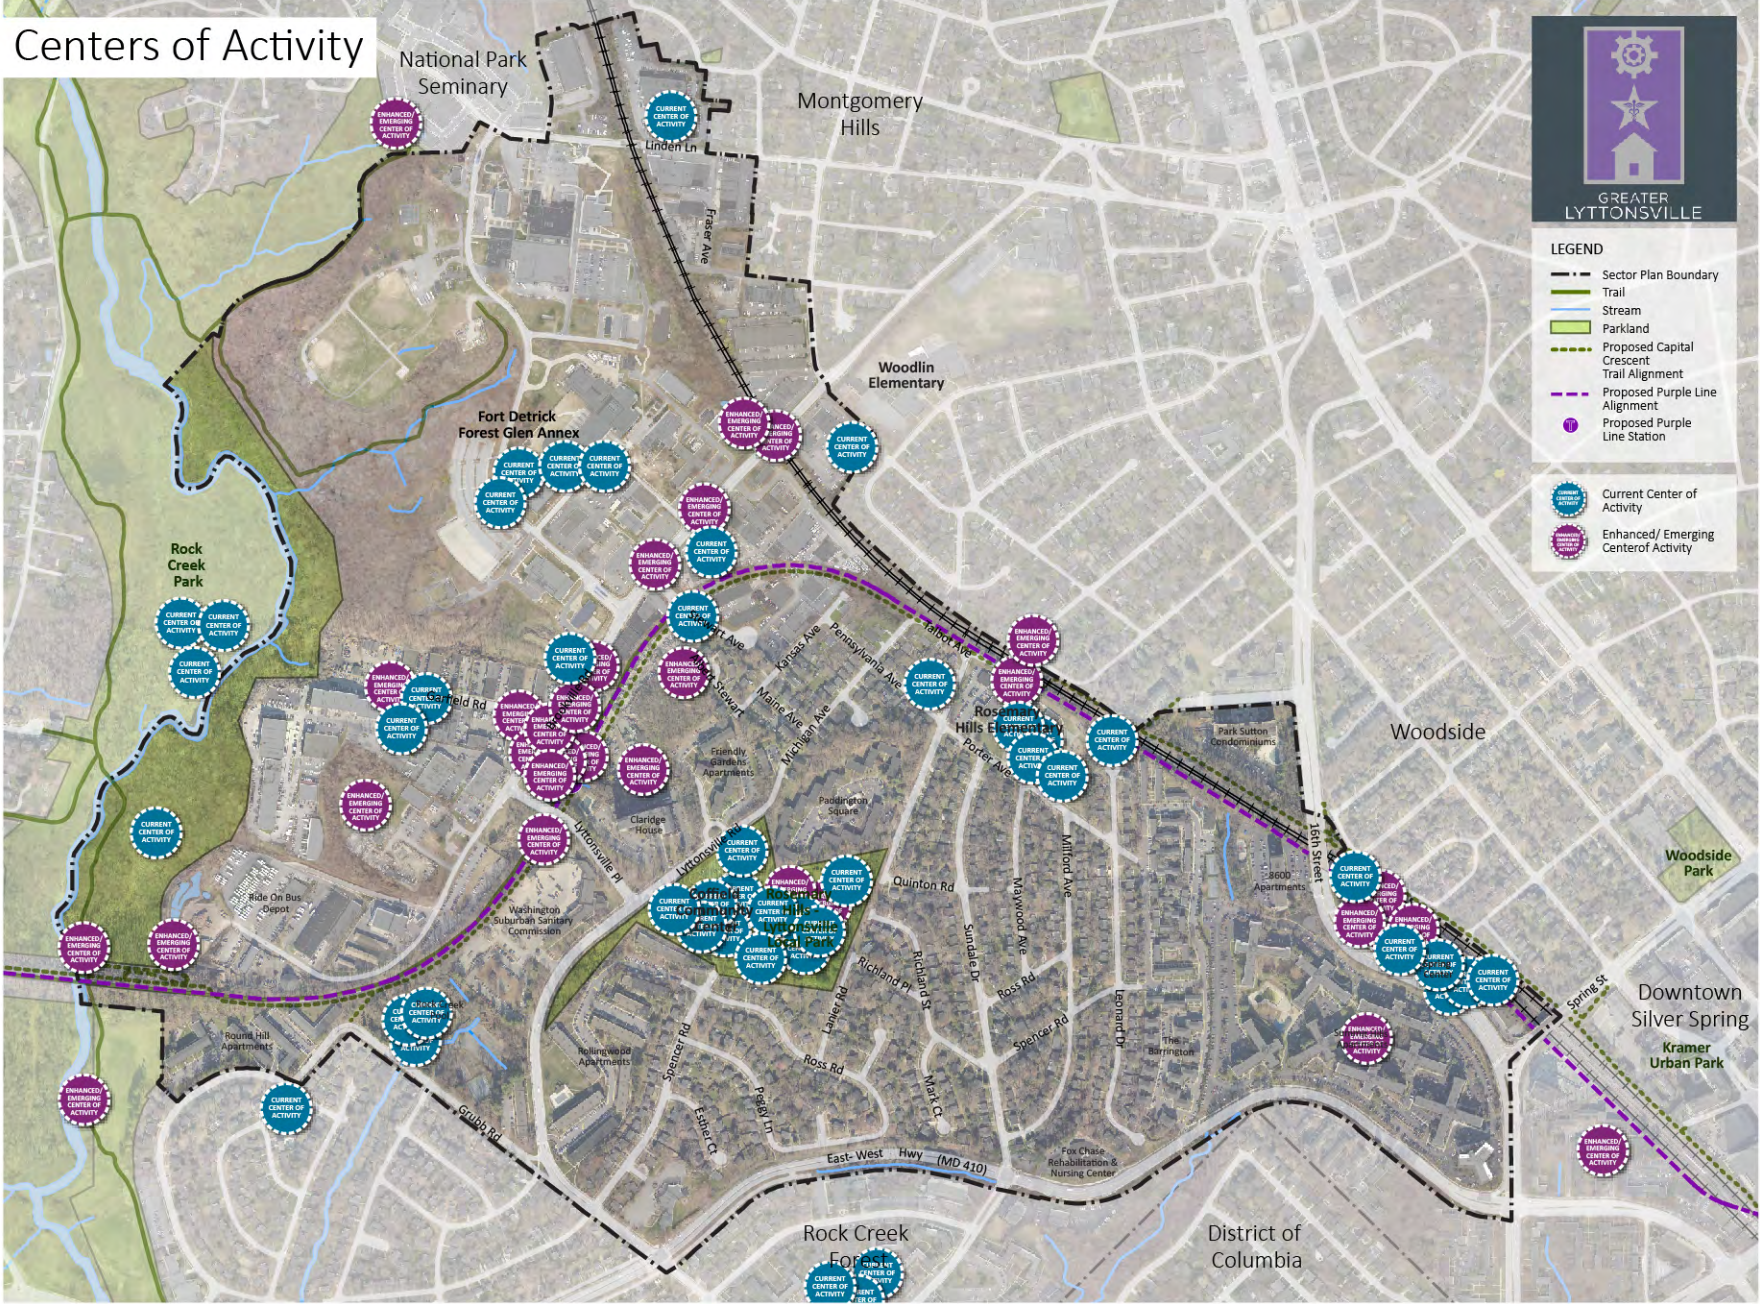

Districts/ Neighborhoods

**GREATER
LYTTONSVILLE**

LEGEND

- Sector Plan Boundary
- Trail
- Stream
- Parkland
- Proposed Capital Crescent Trail Alignment
- Proposed Purple Line Alignment
- Proposed Purple Line Station
- Areas of Overlap/Sub-areas

Centers of Activity

- LEGEND**
- Sector Plan Boundary
 - Trail
 - Stream
 - Parkland
 - Proposed Capital Crescent
 - Proposed Purple Line Trail Alignment
 - Proposed Purple Line Station

- Current Center of Activity
- Enhanced/ Emerging Center of Activity

Connectivity

LEGEND

- Sector Plan Boundary
- Trail
- Stream
- Parkland
- Proposed Capital Crescent Trail Alignment
- Proposed Purple Line Alignment
- Proposed Purple Line Station

- Poor Connection
- Difficult Intersection
- Walk
- Bike
- Transit
- Drive

Districts/Neighborhoods
 + Centers of Activity
 + Connectivity

- LEGEND**
- Sector Plan Boundary
 - Trail
 - Stream
 - Parkland
 - Proposed Capital Crescent Trail Alignment
 - Proposed Purple Line Alignment
 - Proposed Purple Line Station
-
- Areas of Overlap/Sub-areas
 - Current Center of Activity
 - Enhanced/ Emerging Center of Activity
 - Poor Connection
 - Difficult Intersection
 - Walk
 - Bike
 - Transit
 - Drive