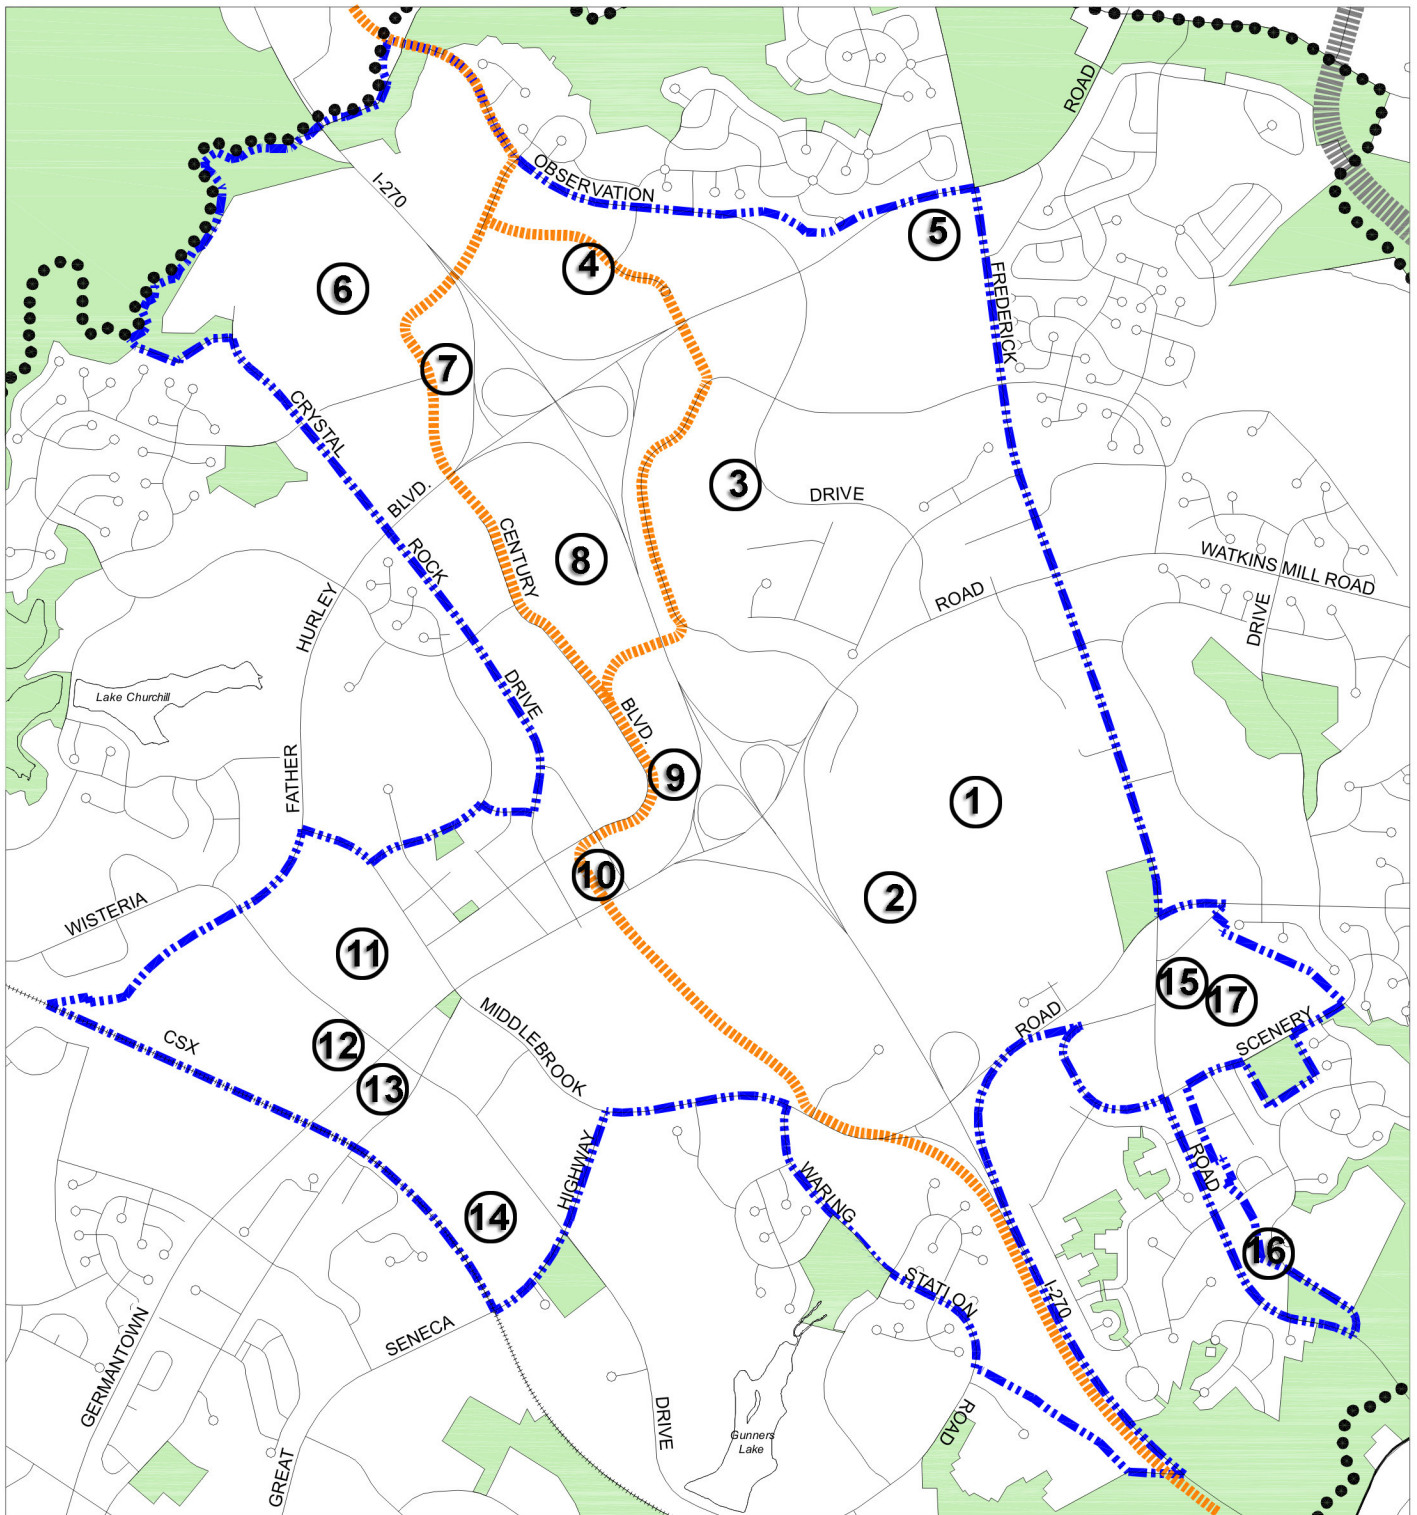

Germantown Property Owner Presentations (Nov. 13, 2007)

Key:

- | | |
|---------------------------------------|--|
| 1. Montgomery College Academic Campus | 10. Town Center |
| 2. Montgomery College Business Park | 11. Germantown Commons Shopping Center |
| 3. Seneca Meadows | 12. Wildman property |
| 4. Milestone Business Park | 13. Falahi property |
| 5. Neelsville Village Shopping Center | 14. Rolling Hills Apartments |
| 6. Far North Village | 15. Tim Shaw property |
| 7. Cloverleaf property | 16. MCT Credit Union property |
| 8. Century Technology Park | 17. Bozzuto |
| 9. Matan properties | |