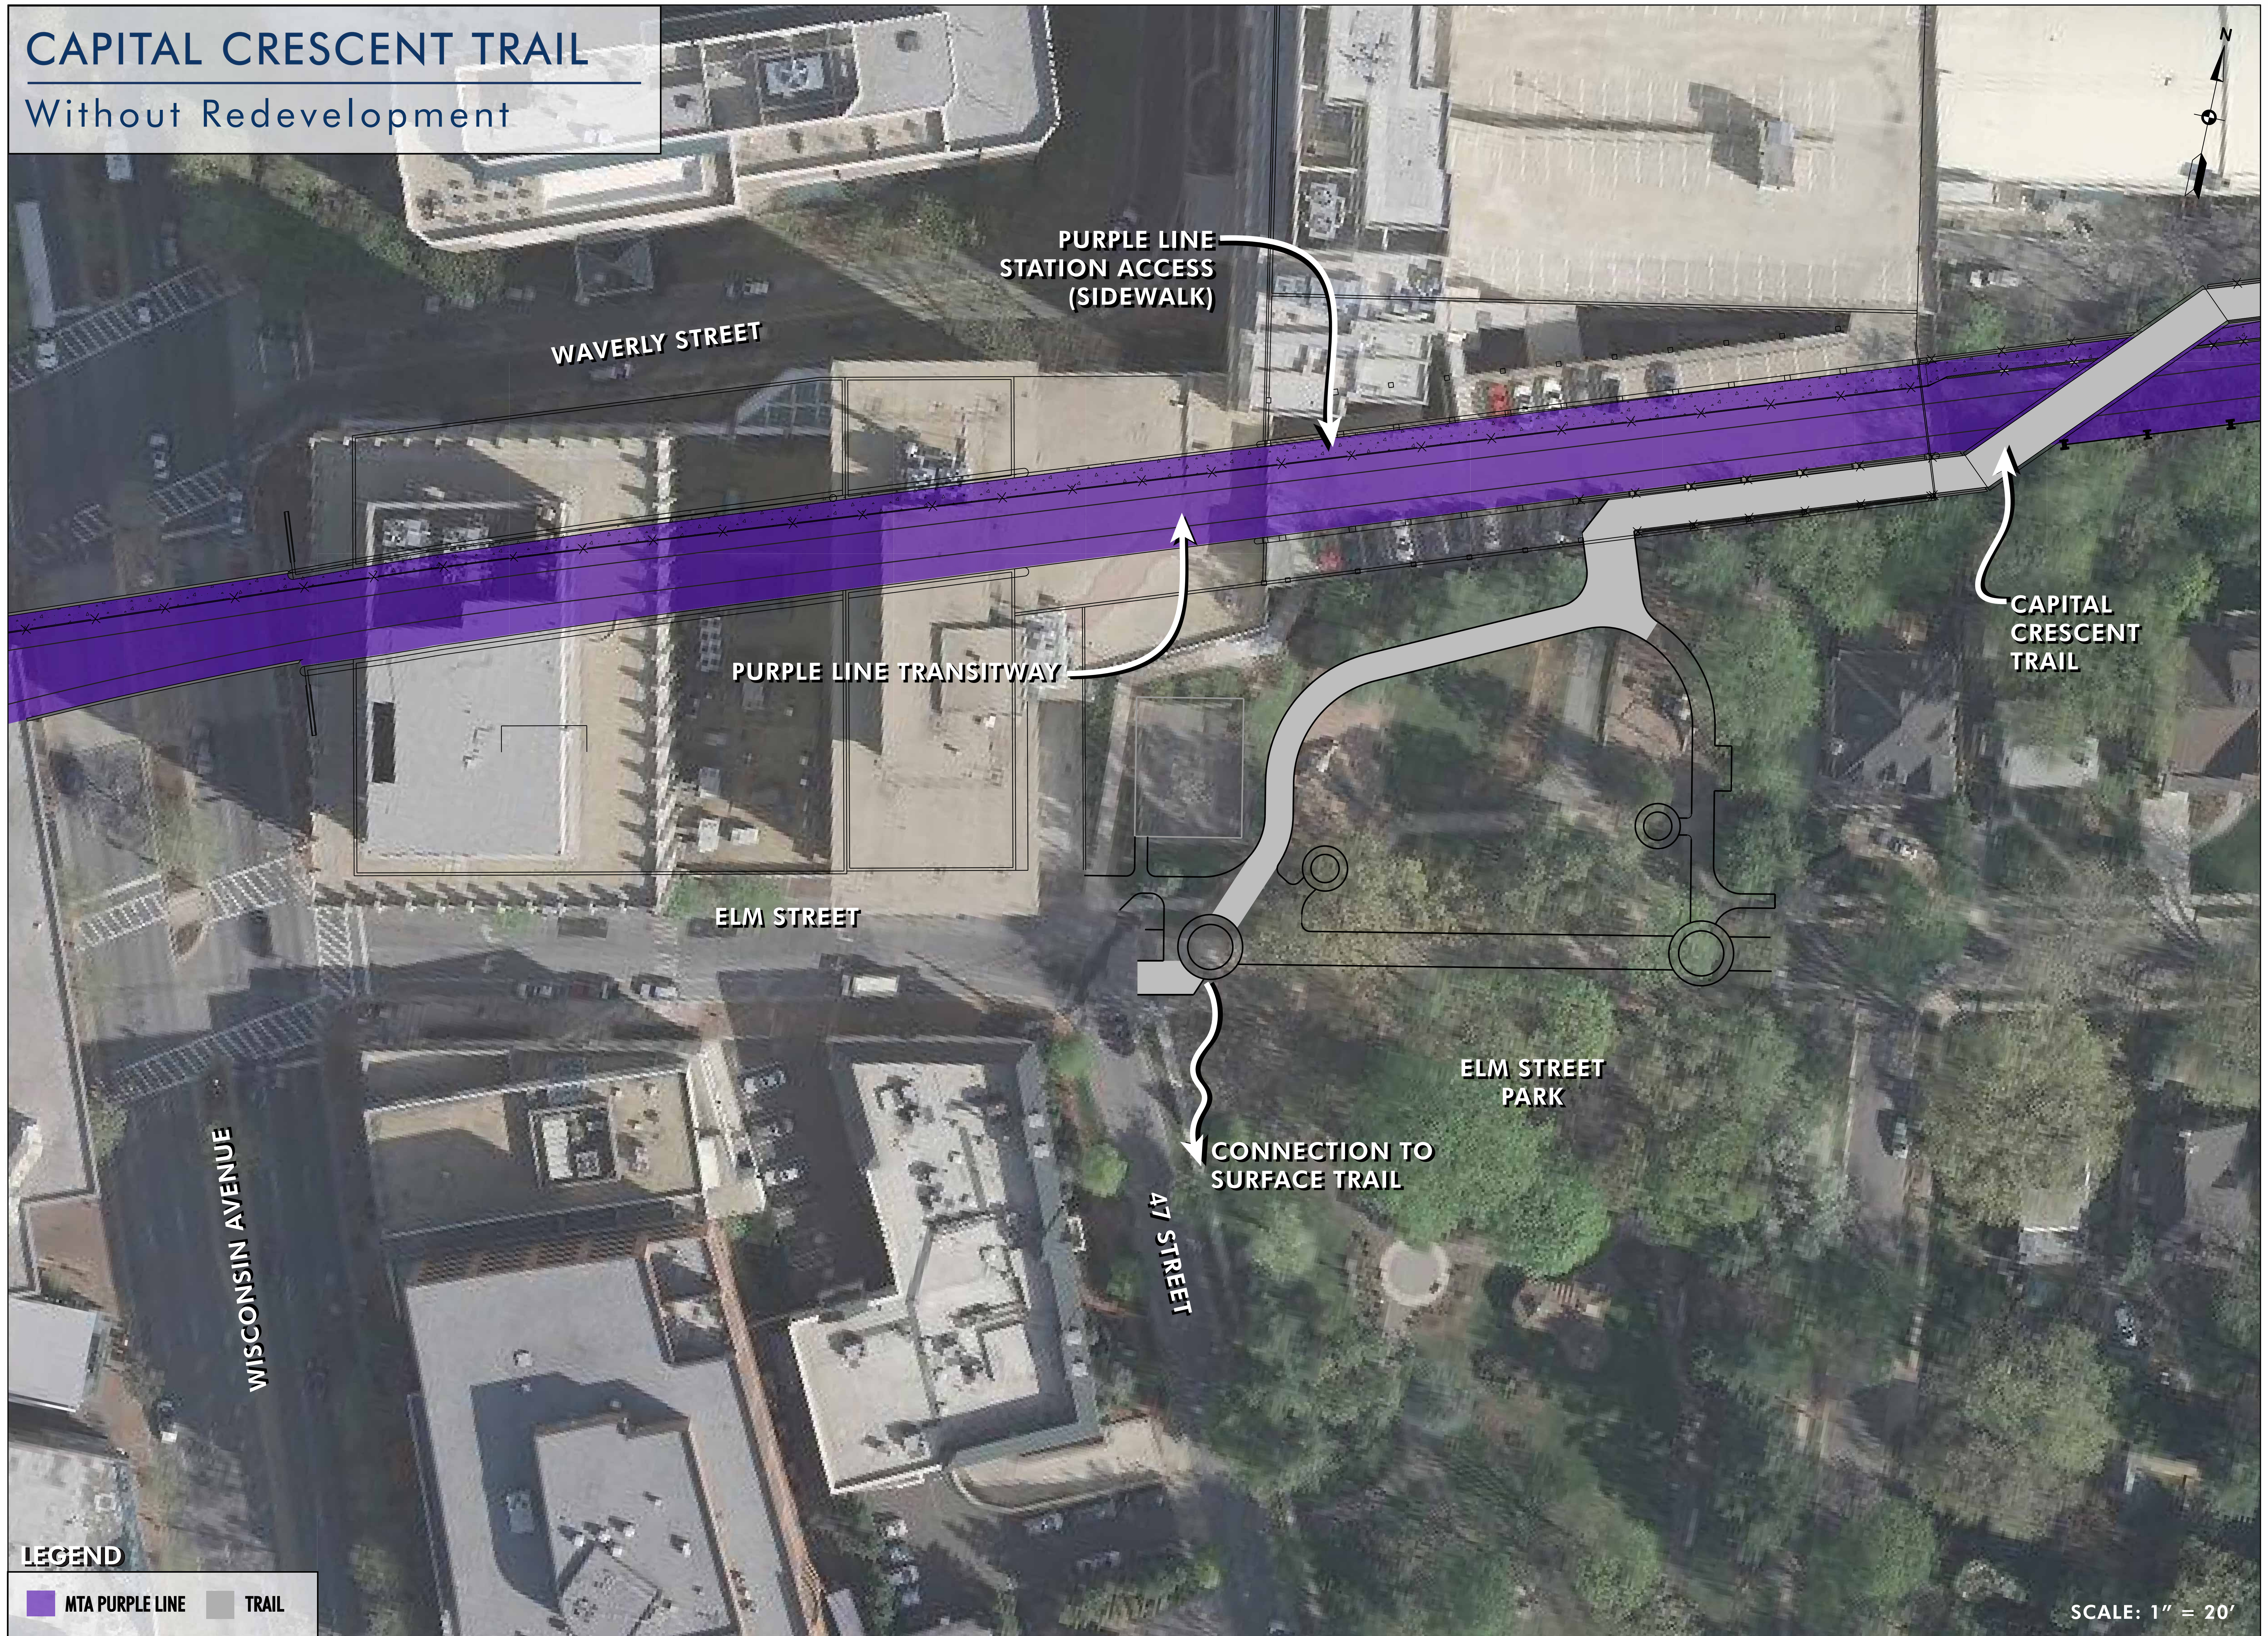

CAPITAL CRESCENT TRAIL

Without Redevelopment

PURPLE LINE
STATION ACCESS
(SIDEWALK)

WAVERLY STREET

PURPLE LINE TRANSITWAY

CAPITAL
CRESCENT
TRAIL

ELM STREET

ELM STREET
PARK

CONNECTION TO
SURFACE TRAIL

47 STREET

WISCONSIN AVENUE

LEGEND

- MTA PURPLE LINE
- TRAIL

SCALE: 1" = 20'