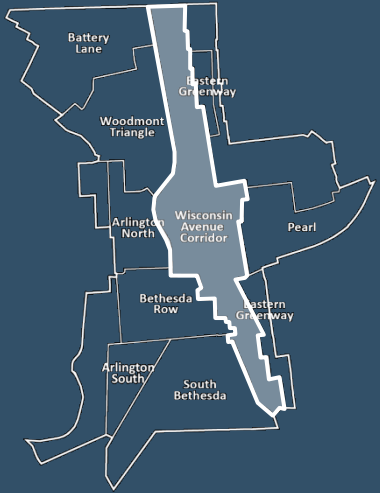

# Wisconsin Avenue Corridor

The spine of  
Downtown  
Bethesda  
connecting  
surrounding  
districts

# Wisconsin Avenue - Existing

Old  
Georgetown  
Road

Commerce  
Lane

Norfolk  
Avenue