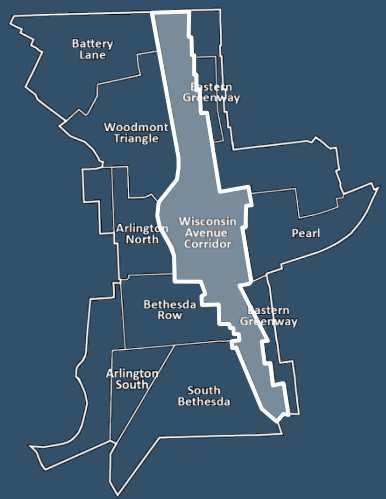

# Wisconsin Avenue Corridor

The spine of  
Downtown  
Bethesda  
connecting  
surrounding  
districts

# Wisconsin Avenue - Existing

Old  
Georgetown  
Road

Commerce  
Lane

Norfolk  
Avenue