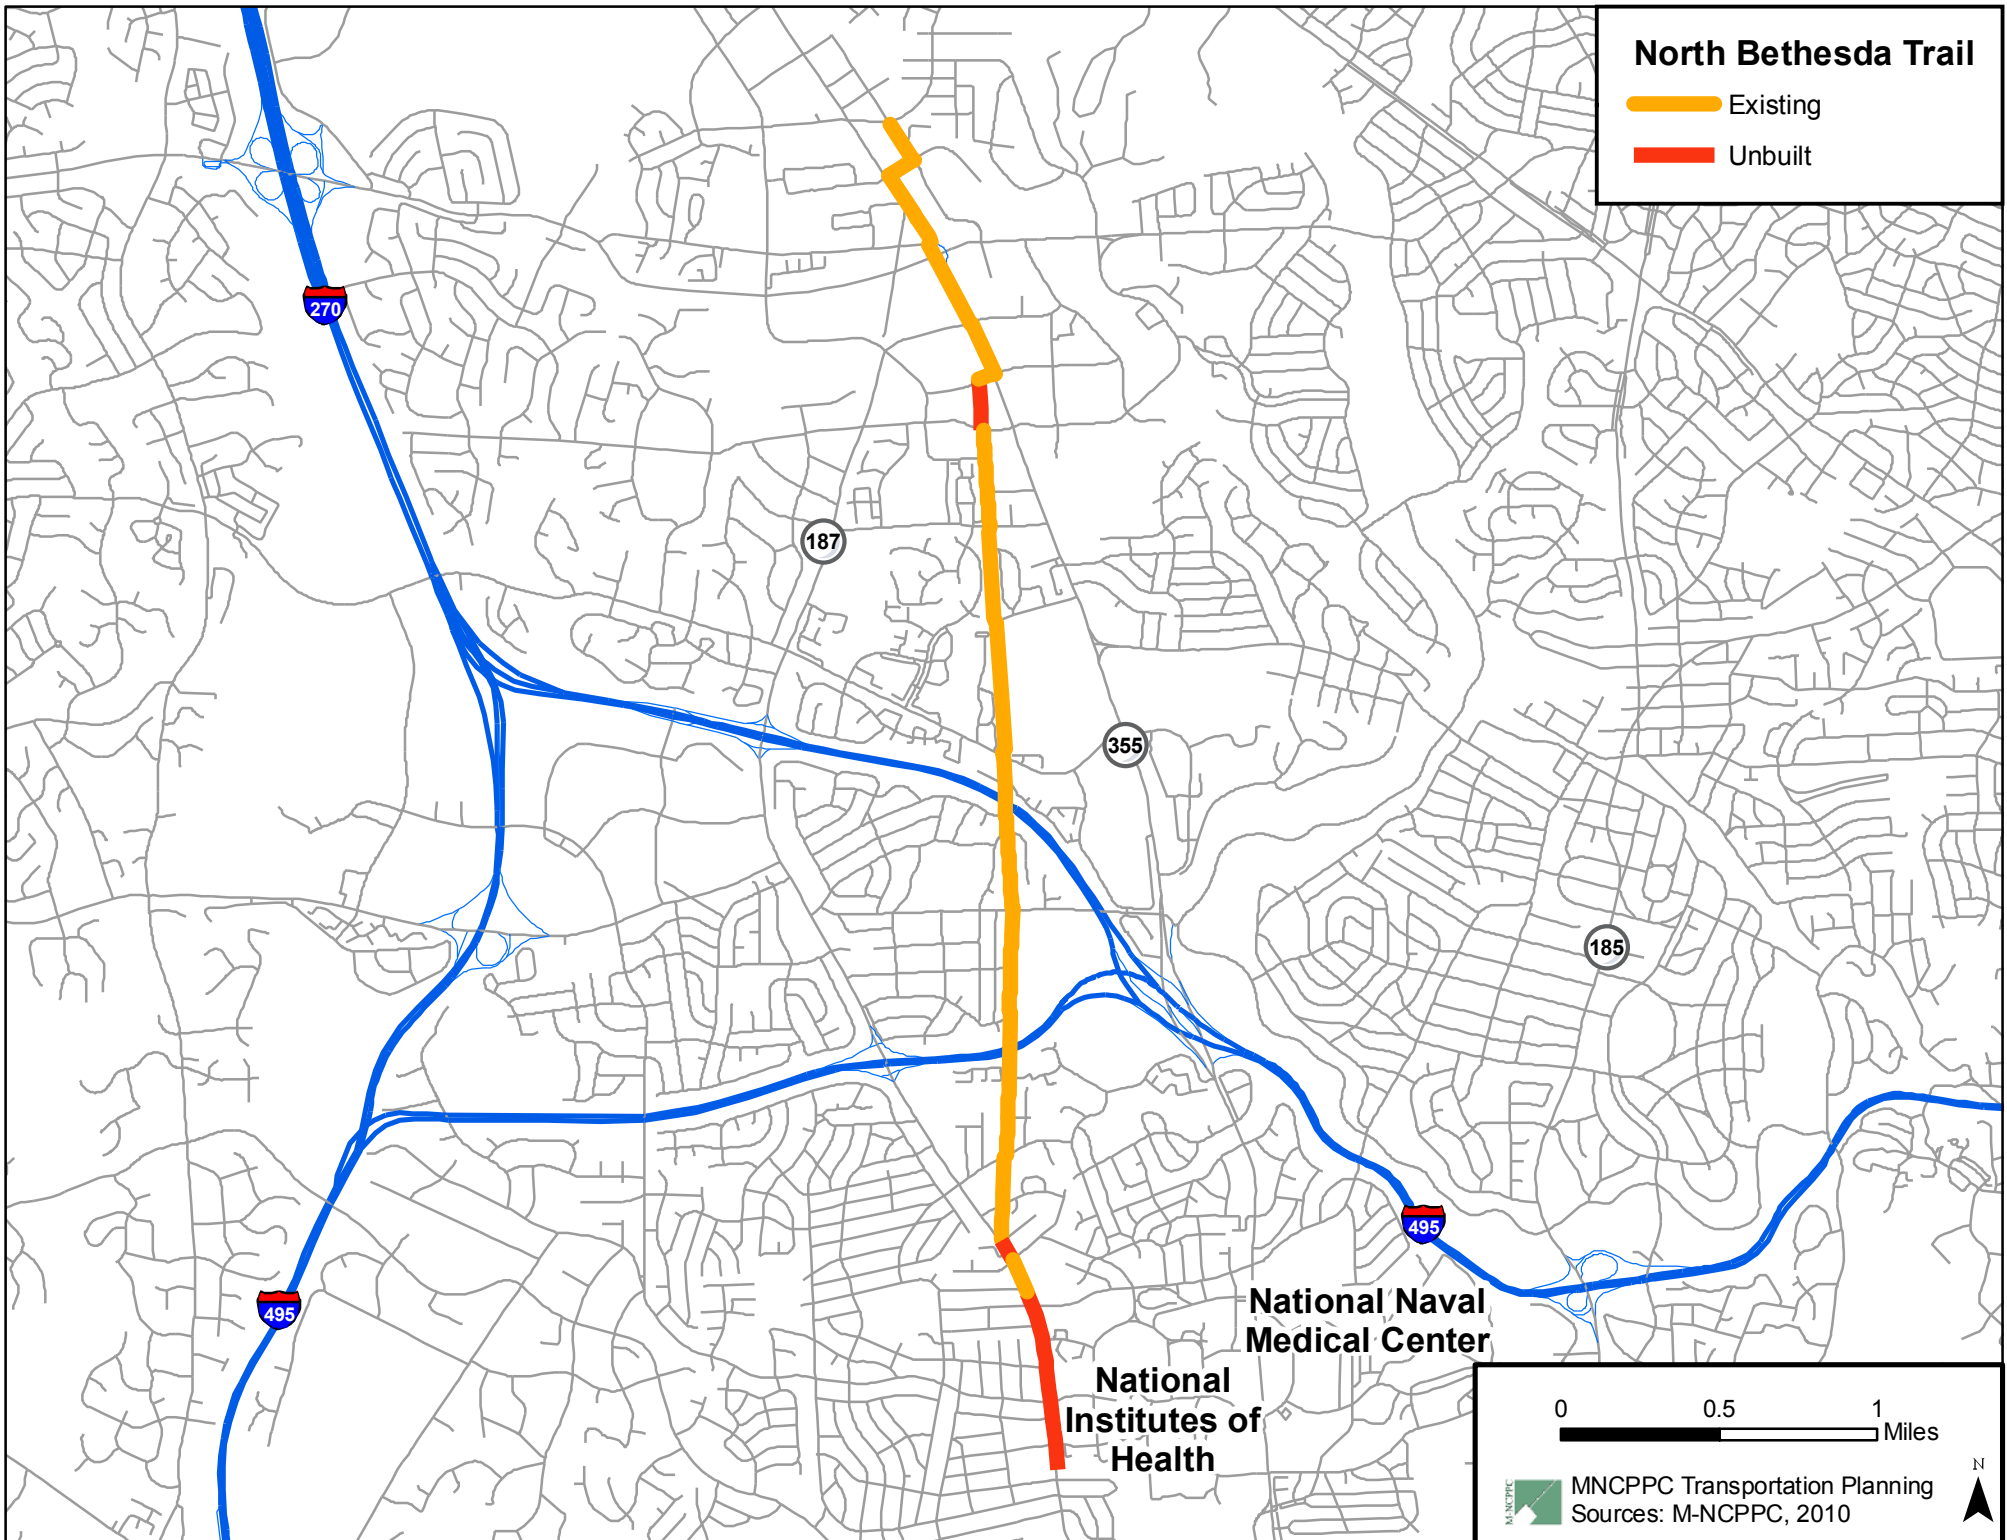

North Bethesda Trail

- Existing
- Unbuilt

National Naval Medical Center

National Institutes of Health

0 0.5 1 Miles

MNCPPC Transportation Planning
Sources: M-NCPPC, 2010