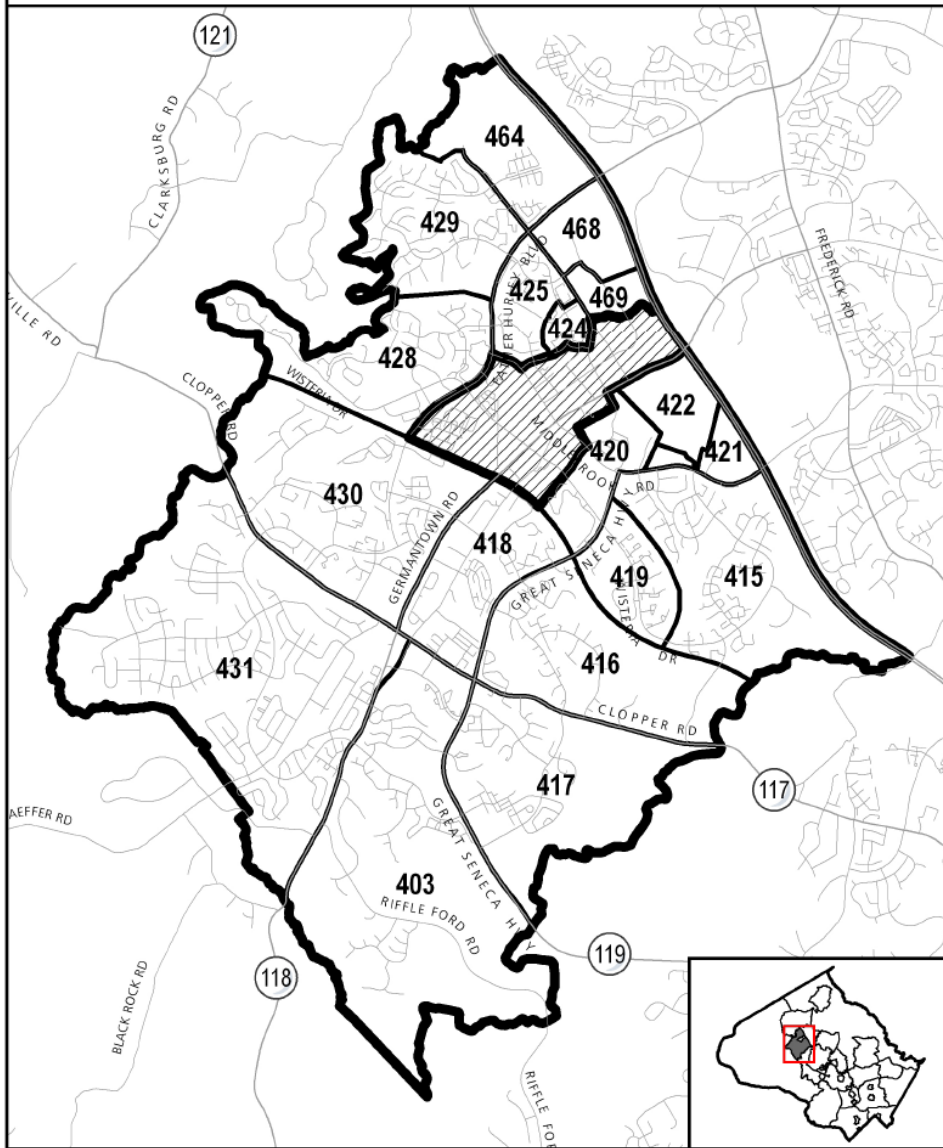

Aspen Hill Recommended Policy Area with Traffic Zones

MAP 1

**Bethesda CBD Recommended Policy Area
with Traffic Zones**

MAP 2

Bethesda/Chevy Chase Recommended Policy Area MAP 3
with Traffic Zones

Clarksburg Recommended Policy Area with Traffic Zones

MAP 4

Cloverly Recommended Policy Area with Traffic Zones

MAP 5

**Damascus Recommended Policy Area
with Traffic Zones**

MAP 6

**Derwood Recommended Policy Area
with Traffic Zones**

MAP 7

Fairland - White Oak Recommended Policy Area **MAP 8** with Traffic Zones

Gaithersburg City Recommended Policy Area MAP 9 with Traffic Zones

Germantown East Recommended Policy Area **MAP 10**
with Traffic Zones

Germantown Town Center Recommended Policy Area MAP 11
with Traffic Zones

Germantown West Recommended Policy Area **MAP 12** with Traffic Zones

**Glenmont Recommended Policy Area
with Traffic Zones**

MAP 13

**Grosvenor Recommended Policy Area
with Traffic Zones**

MAP 14

Kensington - Wheaton Recommended Policy Area **MAP 15** with Traffic Zones