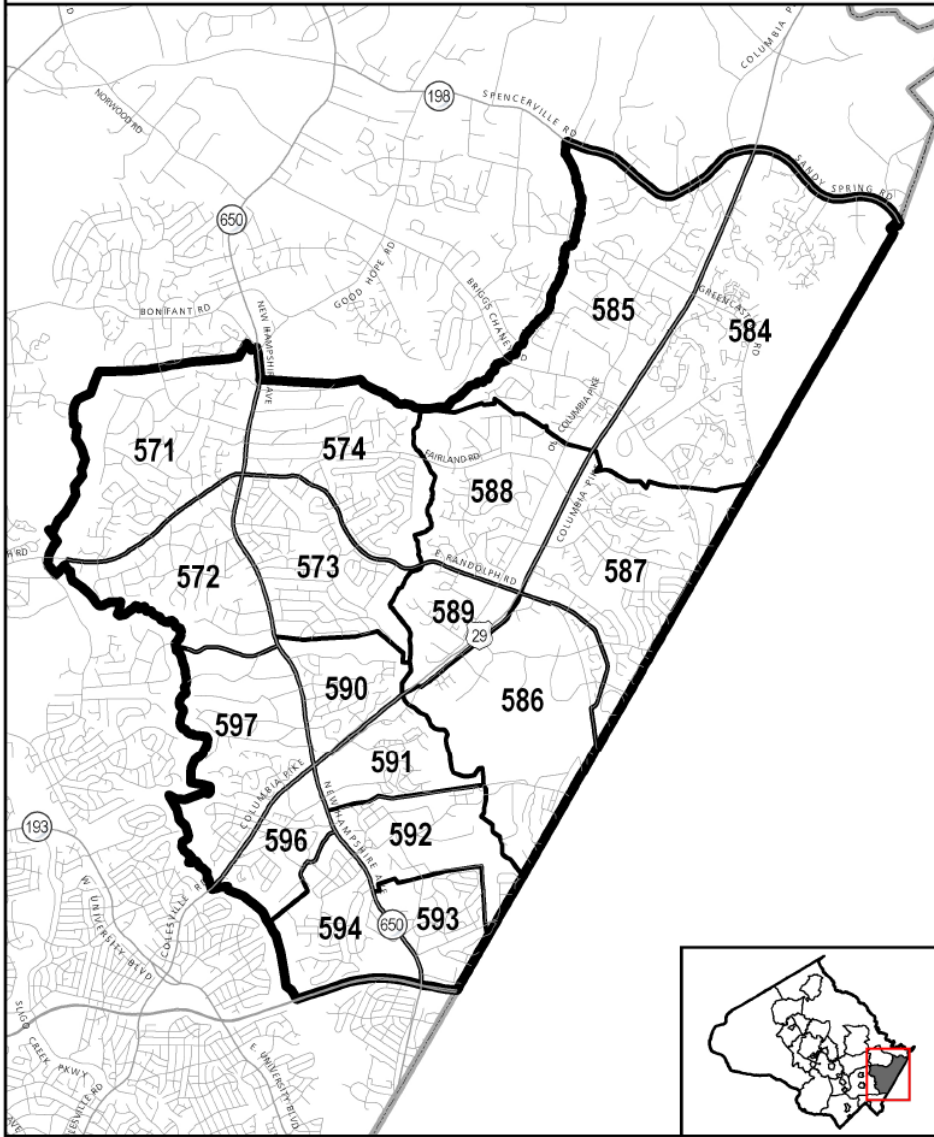

Aspen Hill Recommended Policy Area with Traffic Zones

MAP 1

**Bethesda CBD Recommended Policy Area
with Traffic Zones**

MAP 2

Bethesda/Chevy Chase Recommended Policy Area MAP 3
with Traffic Zones

Clarksburg Recommended Policy Area with Traffic Zones

MAP 4

Cloverly Recommended Policy Area with Traffic Zones

MAP 5

**Damascus Recommended Policy Area
with Traffic Zones**

MAP 6

**Derwood Recommended Policy Area
with Traffic Zones**

MAP 7

Fairland - White Oak Recommended Policy Area **MAP 8** with Traffic Zones

Gaithersburg City Recommended Policy Area MAP 9 with Traffic Zones

Germantown East Recommended Policy Area **MAP 10**
with Traffic Zones

Germantown Town Center Recommended Policy Area MAP 11
with Traffic Zones

Germantown West Recommended Policy Area **MAP 12** with Traffic Zones

**Glenmont Recommended Policy Area
with Traffic Zones**

MAP 13

**Grosvenor Recommended Policy Area
with Traffic Zones**

MAP 14

Kensington - Wheaton Recommended Policy Area **MAP 15** with Traffic Zones