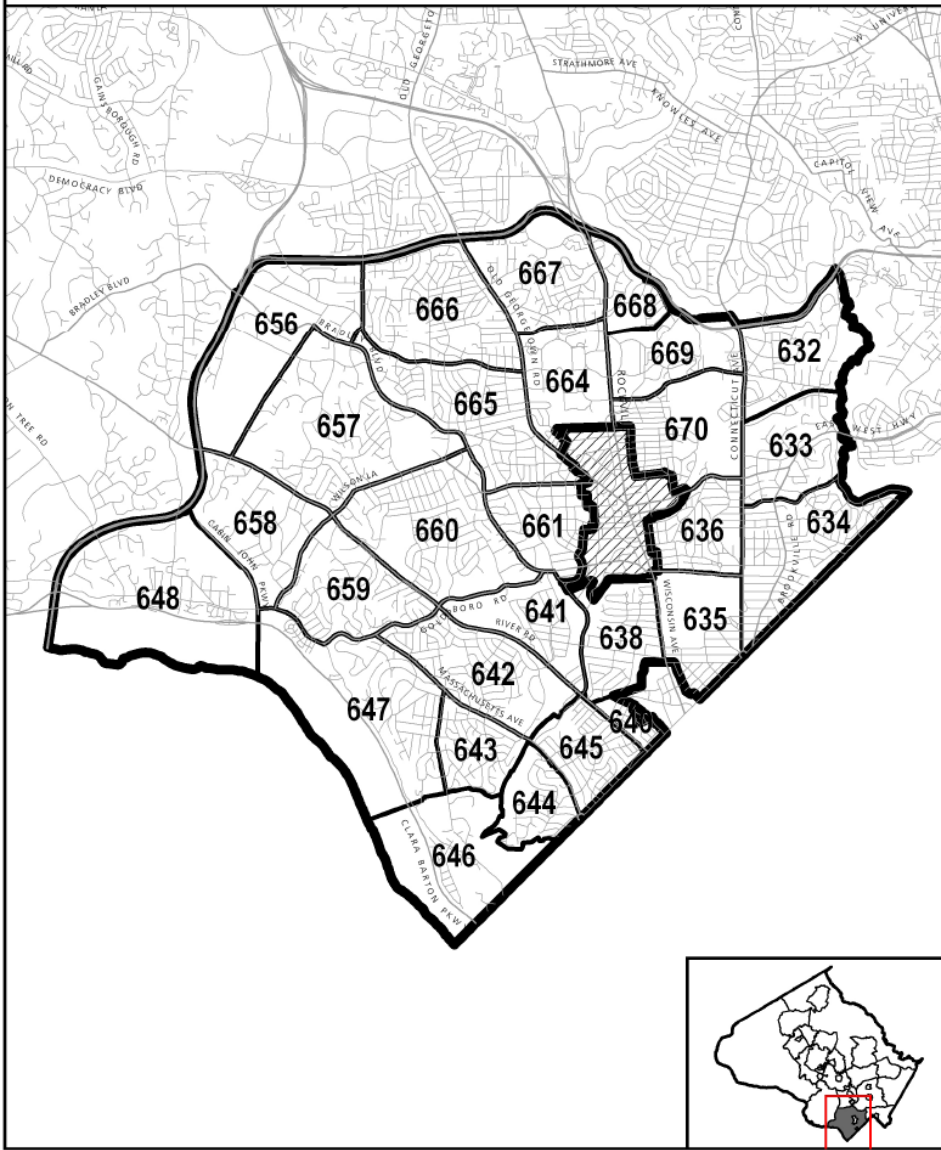

Aspen Hill Recommended Policy Area with Traffic Zones

MAP 1

**Bethesda CBD Recommended Policy Area
with Traffic Zones**

MAP 2

Bethesda/Chevy Chase Recommended Policy Area MAP 3
with Traffic Zones

Clarksburg Recommended Policy Area with Traffic Zones

MAP 4

Cloverly Recommended Policy Area with Traffic Zones

MAP 5

**Damascus Recommended Policy Area
with Traffic Zones**

MAP 6

**Derwood Recommended Policy Area
with Traffic Zones**

MAP 7

Fairland - White Oak Recommended Policy Area **MAP 8** with Traffic Zones

Gaithersburg City Recommended Policy Area MAP 9 with Traffic Zones

Germantown East Recommended Policy Area **MAP 10**
with Traffic Zones

Germantown Town Center Recommended Policy Area MAP 11
with Traffic Zones

MAP 31

**White Flint Recommended Policy Area
with Traffic Zones**

MAP 32