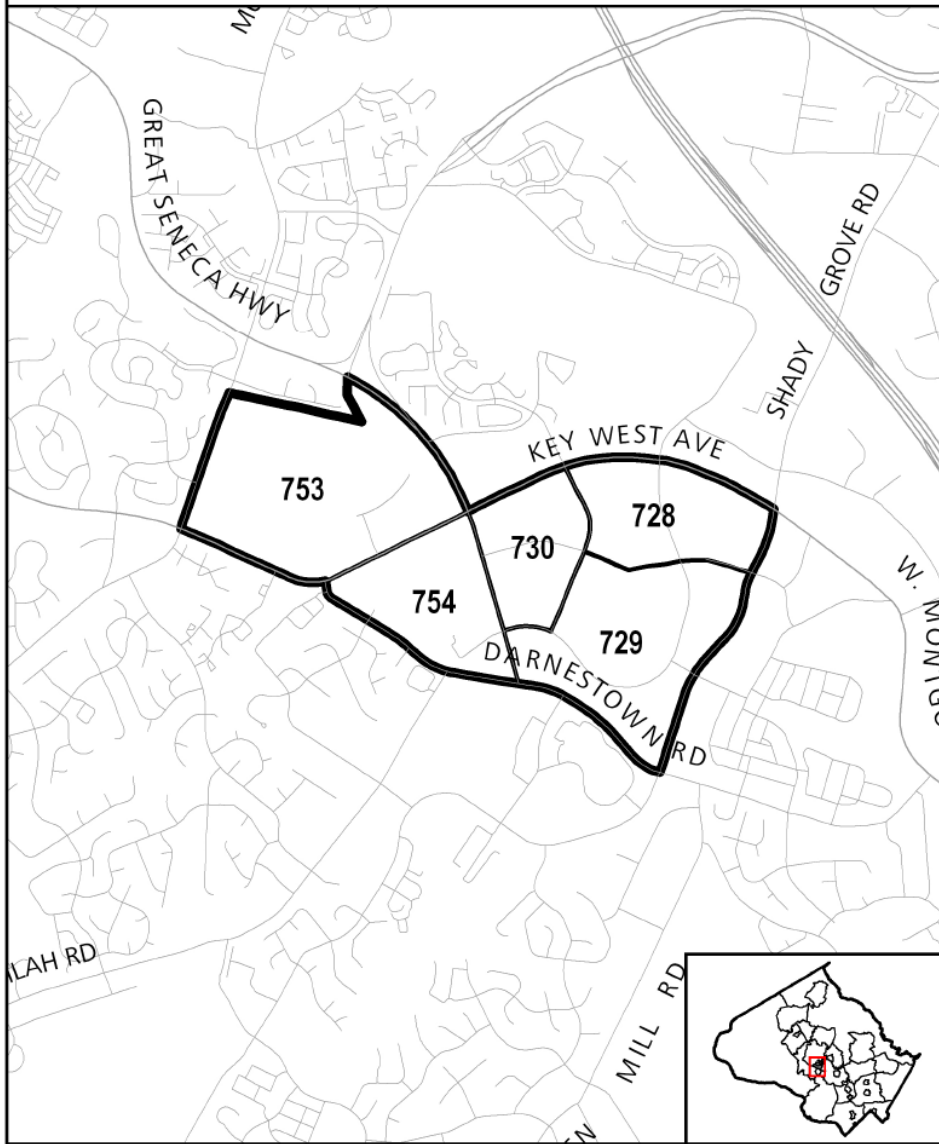

Aspen Hill Recommended Policy Area with Traffic Zones

MAP 1

**Bethesda CBD Recommended Policy Area
with Traffic Zones**

MAP 2

Bethesda/Chevy Chase Recommended Policy Area MAP 3
with Traffic Zones

Clarksburg Recommended Policy Area with Traffic Zones

Gaithersburg City Recommended Policy Area MAP 9 with Traffic Zones

Germantown East Recommended Policy Area **MAP 10**
with Traffic Zones

Germantown Town Center Recommended Policy Area MAP 11
with Traffic Zones

Germantown West Recommended Policy Area **MAP 12** with Traffic Zones

**Glenmont Recommended Policy Area
with Traffic Zones**

MAP 13

**Grosvenor Recommended Policy Area
with Traffic Zones**

MAP 14

Kensington - Wheaton Recommended Policy Area **MAP 15** with Traffic Zones

**Life Sciences Recommended Policy Area
with Traffic Zones**

MAP 16

Montgomery Village - Airpark Recommended Policy Area MAP 17
with Traffic Zones

**North Bethesda Recommended Policy Area
with Traffic Zones**