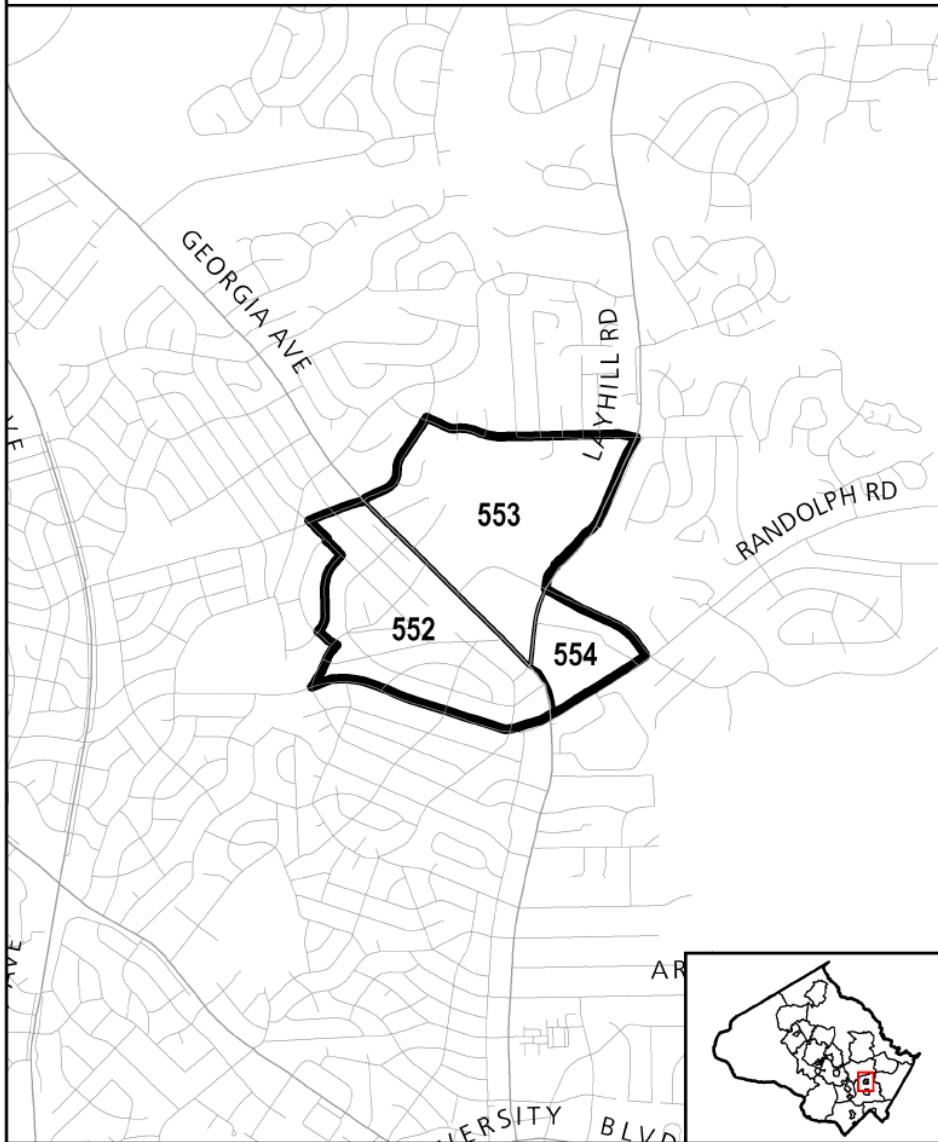

Aspen Hill Recommended Policy Area with Traffic Zones

MAP 1

**Bethesda CBD Recommended Policy Area
with Traffic Zones**

MAP 2

Bethesda/Chevy Chase Recommended Policy Area MAP 3
with Traffic Zones

Clarksburg Recommended Policy Area with Traffic Zones

MAP 4

Cloverly Recommended Policy Area with Traffic Zones

MAP 5

**Damascus Recommended Policy Area
with Traffic Zones**

MAP 6

**Derwood Recommended Policy Area
with Traffic Zones**

MAP 7

Fairland - White Oak Recommended Policy Area **MAP 8** with Traffic Zones

Gaithersburg City Recommended Policy Area MAP 9 with Traffic Zones

Germantown East Recommended Policy Area **MAP 10**
with Traffic Zones

Germantown Town Center Recommended Policy Area MAP 11
with Traffic Zones

Germantown West Recommended Policy Area **MAP 12** with Traffic Zones

**Glenmont Recommended Policy Area
with Traffic Zones**

MAP 13

**Grosvenor Recommended Policy Area
with Traffic Zones**

MAP 14

Kensington - Wheaton Recommended Policy Area **MAP 15** with Traffic Zones