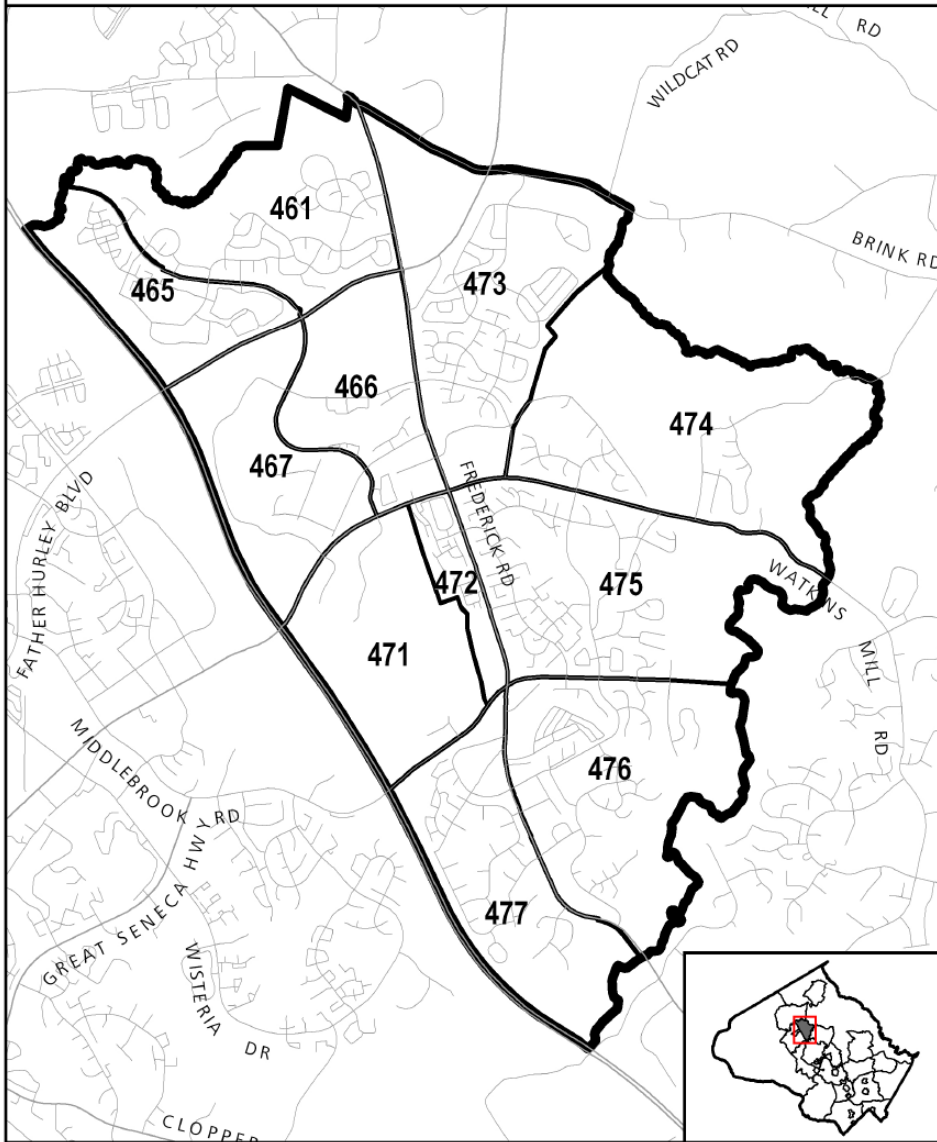

Aspen Hill Recommended Policy Area with Traffic Zones

MAP 1

**Bethesda CBD Recommended Policy Area
with Traffic Zones**

MAP 2

Bethesda/Chevy Chase Recommended Policy Area MAP 3
with Traffic Zones

Clarksburg Recommended Policy Area with Traffic Zones

MAP 4

Cloverly Recommended Policy Area with Traffic Zones

MAP 5

**Damascus Recommended Policy Area
with Traffic Zones**

MAP 6

**Derwood Recommended Policy Area
with Traffic Zones**

MAP 7

Fairland - White Oak Recommended Policy Area **MAP 8** with Traffic Zones

Gaithersburg City Recommended Policy Area MAP 9 with Traffic Zones

Germantown East Recommended Policy Area **MAP 10**
with Traffic Zones

Germantown Town Center Recommended Policy Area MAP 11
with Traffic Zones

Germantown West Recommended Policy Area **MAP 12** with Traffic Zones

**Glenmont Recommended Policy Area
with Traffic Zones**

MAP 13

**Grosvenor Recommended Policy Area
with Traffic Zones**

MAP 14

Kensington - Wheaton Recommended Policy Area **MAP 15** with Traffic Zones