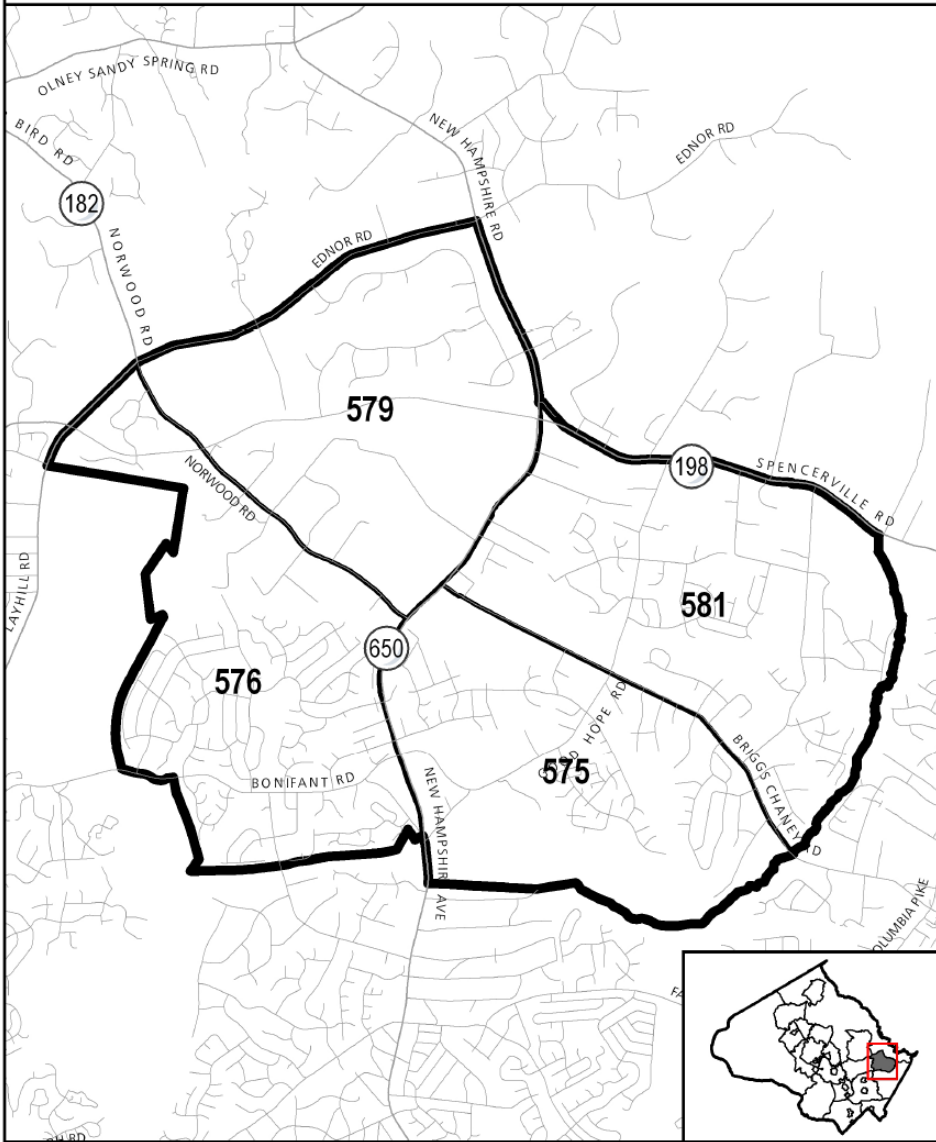

Aspen Hill Recommended Policy Area with Traffic Zones

MAP 1

**Bethesda CBD Recommended Policy Area
with Traffic Zones**

MAP 2

Bethesda/Chevy Chase Recommended Policy Area MAP 3
with Traffic Zones

Clarksburg Recommended Policy Area with Traffic Zones

MAP 4

Cloverly Recommended Policy Area with Traffic Zones

MAP 5

**Damascus Recommended Policy Area
with Traffic Zones**

MAP 6

**Derwood Recommended Policy Area
with Traffic Zones**

MAP 7

Fairland - White Oak Recommended Policy Area **MAP 8** with Traffic Zones

Gaithersburg City Recommended Policy Area MAP 9 with Traffic Zones

Germantown East Recommended Policy Area **MAP 10**
with Traffic Zones

Germantown Town Center Recommended Policy Area MAP 11
with Traffic Zones

MAP 31

**White Flint Recommended Policy Area
with Traffic Zones**

MAP 32