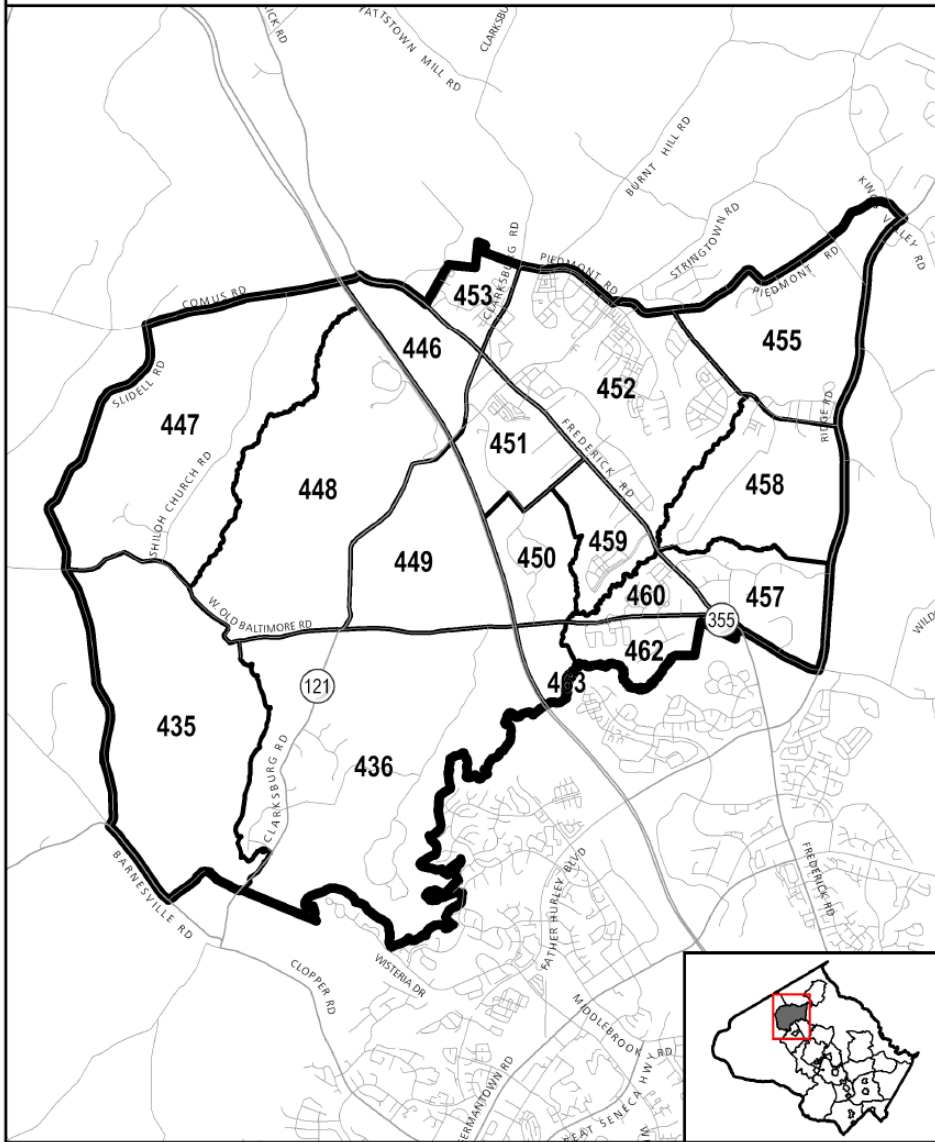

Aspen Hill Recommended Policy Area with Traffic Zones

MAP 1

**Bethesda CBD Recommended Policy Area
with Traffic Zones**

MAP 2

Bethesda/Chevy Chase Recommended Policy Area MAP 3
with Traffic Zones

Clarksburg Recommended Policy Area with Traffic Zones

MAP 4

Cloverly Recommended Policy Area with Traffic Zones

MAP 5

**Damascus Recommended Policy Area
with Traffic Zones**

MAP 6

**Derwood Recommended Policy Area
with Traffic Zones**

MAP 7

Fairland - White Oak Recommended Policy Area **MAP 8** with Traffic Zones

Gaithersburg City Recommended Policy Area MAP 9 with Traffic Zones

Germantown East Recommended Policy Area **MAP 10**
with Traffic Zones

Germantown Town Center Recommended Policy Area MAP 11
with Traffic Zones

MAP 31

**White Flint Recommended Policy Area
with Traffic Zones**

MAP 32