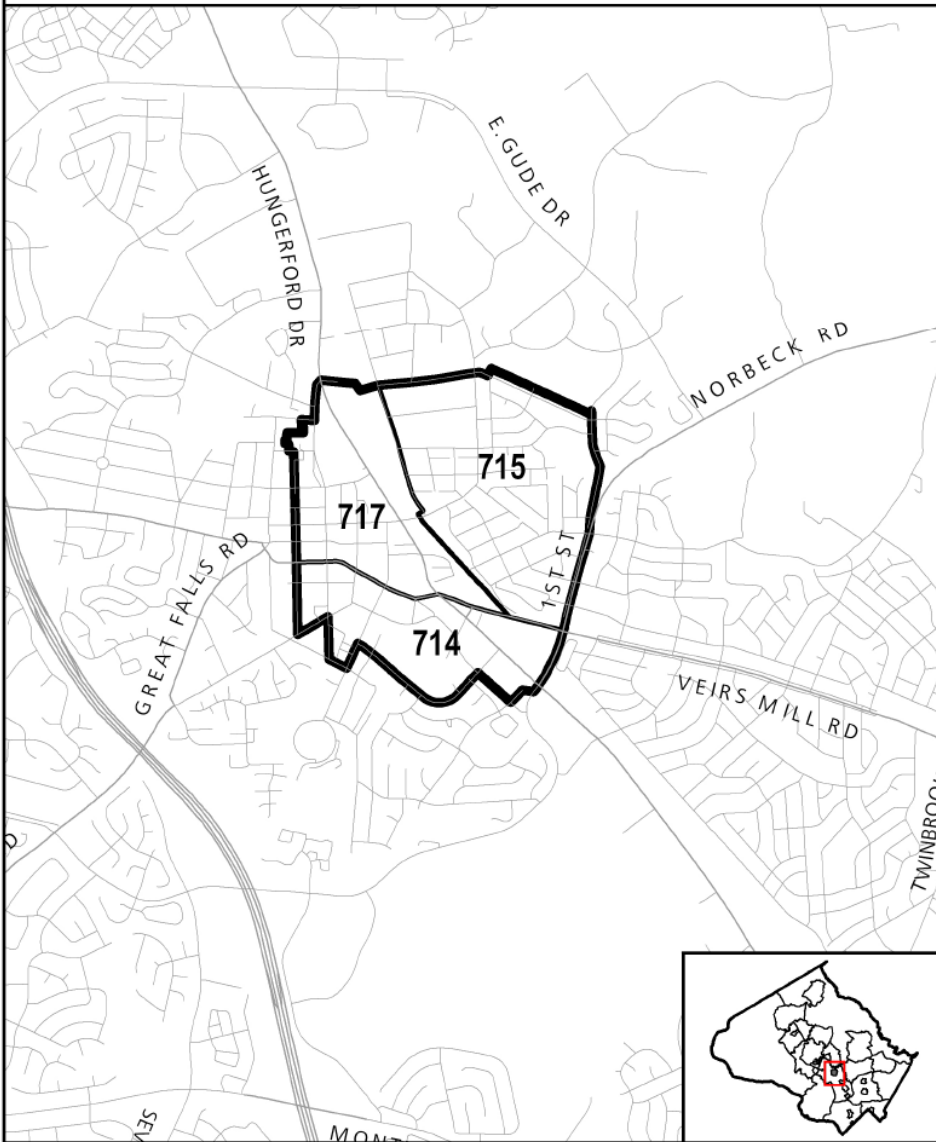

**Life Sciences Recommended Policy Area
with Traffic Zones**

MAP 16

Montgomery Village - Airpark Recommended Policy Area MAP 17
with Traffic Zones

**North Bethesda Recommended Policy Area
with Traffic Zones**

MAP 18

**North Potomac Recommended Policy Area
with Traffic Zones**

MAP 19

**Olney Recommended Policy Area
with Traffic Zones**

MAP 20

**Potomac Recommended Policy Area
with Traffic Zones**

MAP 21

**R And D Village Recommended Policy Area
with Traffic Zones**

MAP 22

**Rockville City Recommended Policy Area
with Traffic Zones**

MAP 23

Rockville Town Center Recommended Policy Area **MAP 24**
with Traffic Zones

**Rural East Recommended Policy Area
with Traffic Zones**

MAP 25

**Rural West Recommended Policy Area
with Traffic Zones**

MAP 26

**Shady Grove Recommended Policy Area
with Traffic Zones**

MAP 27

Silver Spring CBD Recommended Policy Area **MAP 28**
with Traffic Zones