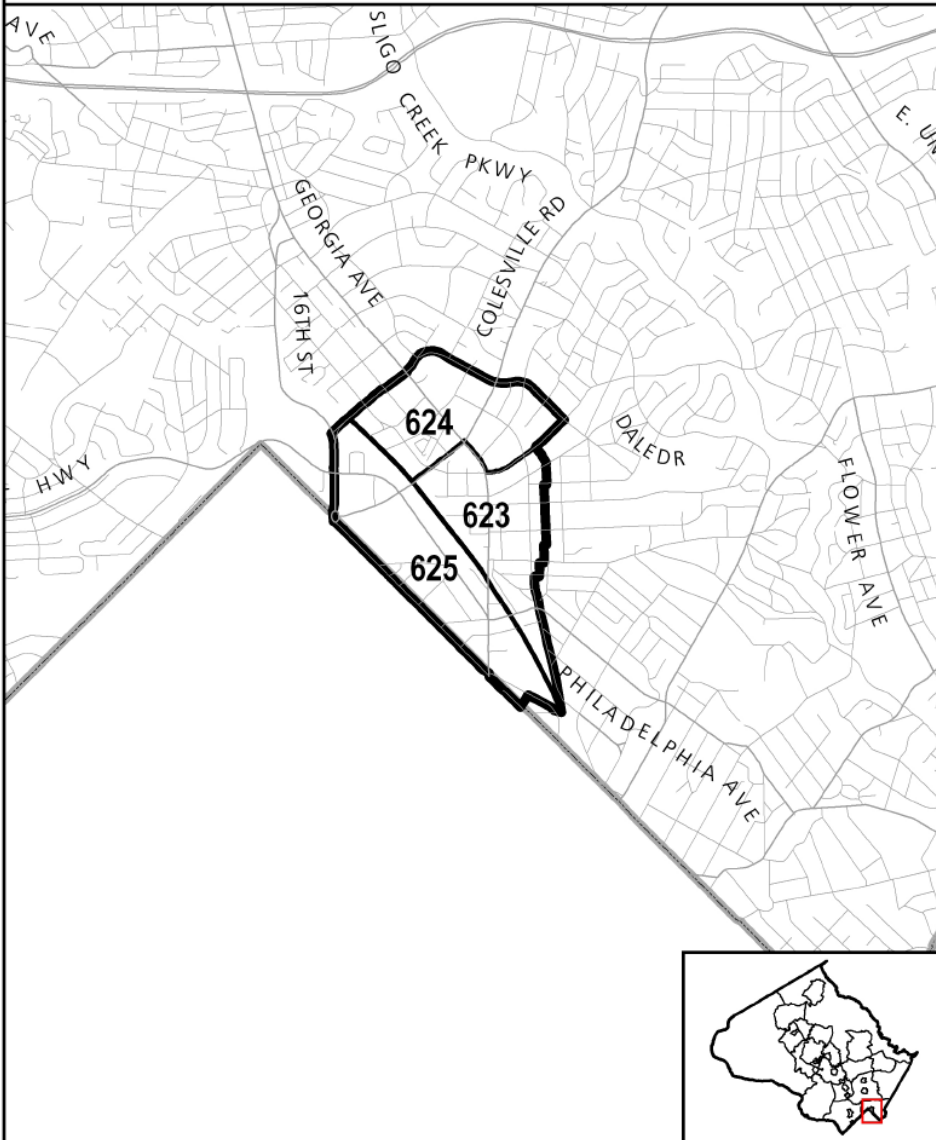

MAP 22

**Rockville City Recommended Policy Area
with Traffic Zones**

MAP 23

Rockville Town Center Recommended Policy Area **MAP 24**
with Traffic Zones

**Rural East Recommended Policy Area
with Traffic Zones**

MAP 25

**Rural West Recommended Policy Area
with Traffic Zones**

MAP 26

**Shady Grove Recommended Policy Area
with Traffic Zones**

MAP 27

Silver Spring CBD Recommended Policy Area **MAP 28**
with Traffic Zones

Silver Spring - Takoma Park CBD Recommended Policy Area with Traffic Zones **MAP 29**

**Twinbrook CBD Recommended Policy Area
with Traffic Zones**

MAP 30

**Wheaton CBD Recommended Policy Area
with Traffic Zones**

MAP 31

**White Flint Recommended Policy Area
with Traffic Zones**

MAP 32