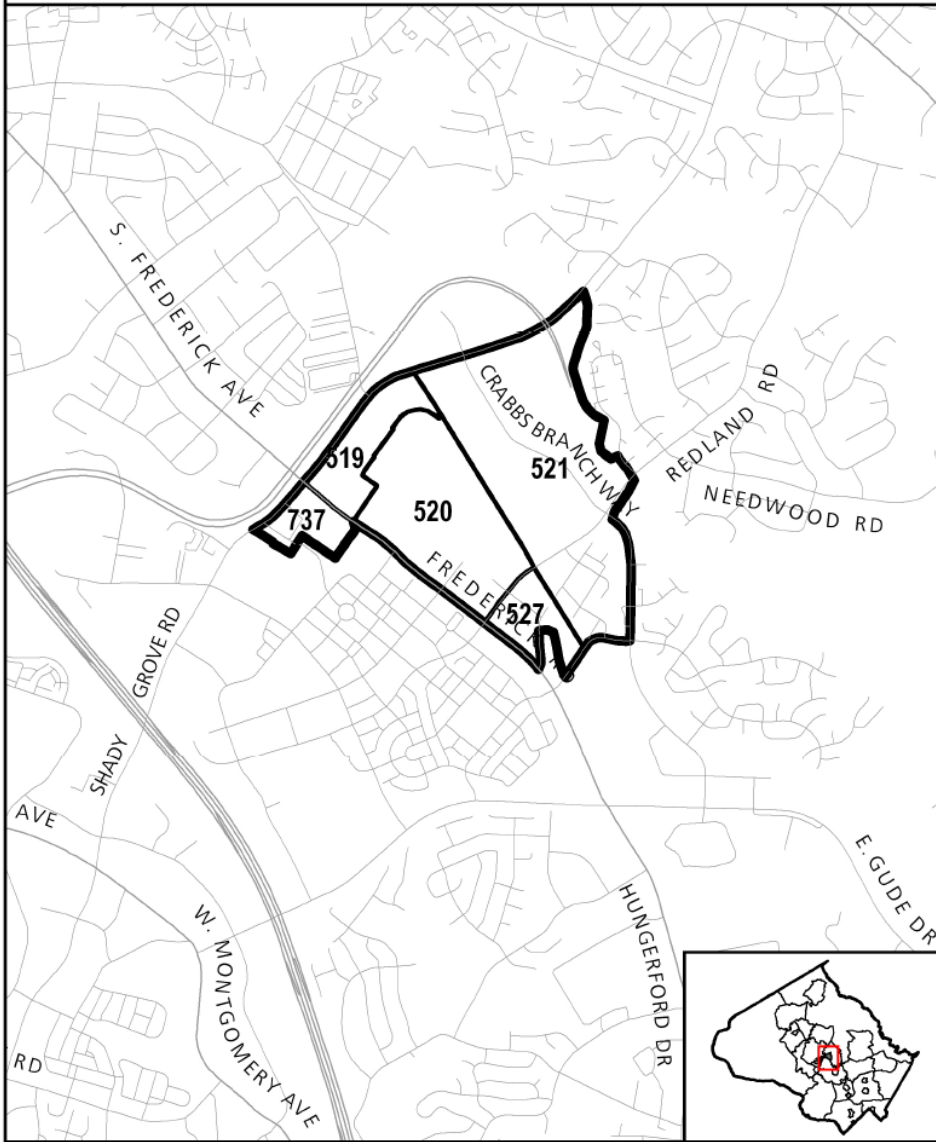

MAP 22

**Rockville City Recommended Policy Area
with Traffic Zones**

MAP 23

Rockville Town Center Recommended Policy Area **MAP 24**
with Traffic Zones

**Rural East Recommended Policy Area
with Traffic Zones**

MAP 25

**Rural West Recommended Policy Area
with Traffic Zones**

MAP 26

**Shady Grove Recommended Policy Area
with Traffic Zones**

MAP 27

Silver Spring CBD Recommended Policy Area **MAP 28**
with Traffic Zones

Silver Spring - Takoma Park CBD Recommended Policy Area with Traffic Zones **MAP 29**

**Twinbrook CBD Recommended Policy Area
with Traffic Zones**

MAP 30

**Wheaton CBD Recommended Policy Area
with Traffic Zones**

MAP 31

**White Flint Recommended Policy Area
with Traffic Zones**

MAP 32