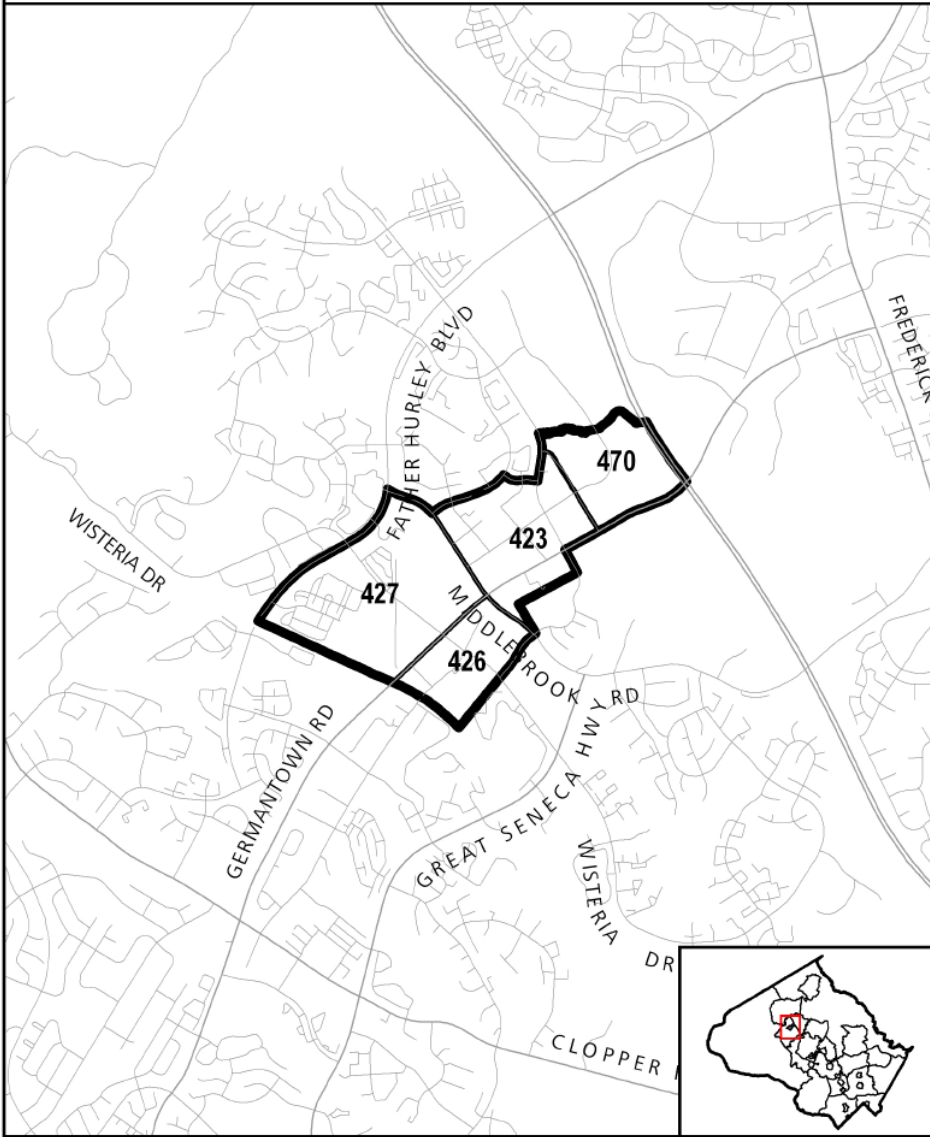

Aspen Hill Recommended Policy Area with Traffic Zones

MAP 1

**Bethesda CBD Recommended Policy Area
with Traffic Zones**

MAP 2

Bethesda/Chevy Chase Recommended Policy Area MAP 3
with Traffic Zones

Clarksburg Recommended Policy Area with Traffic Zones

MAP 4

Cloverly Recommended Policy Area with Traffic Zones

MAP 5

**Damascus Recommended Policy Area
with Traffic Zones**

MAP 6

**Derwood Recommended Policy Area
with Traffic Zones**

MAP 7

Fairland - White Oak Recommended Policy Area **MAP 8** with Traffic Zones

Gaithersburg City Recommended Policy Area MAP 9 with Traffic Zones

Germantown East Recommended Policy Area **MAP 10**
with Traffic Zones

Germantown Town Center Recommended Policy Area MAP 11
with Traffic Zones

Germantown West Recommended Policy Area **MAP 12** with Traffic Zones

**Glenmont Recommended Policy Area
with Traffic Zones**

MAP 13

**Grosvenor Recommended Policy Area
with Traffic Zones**

MAP 14

Kensington - Wheaton Recommended Policy Area **MAP 15** with Traffic Zones