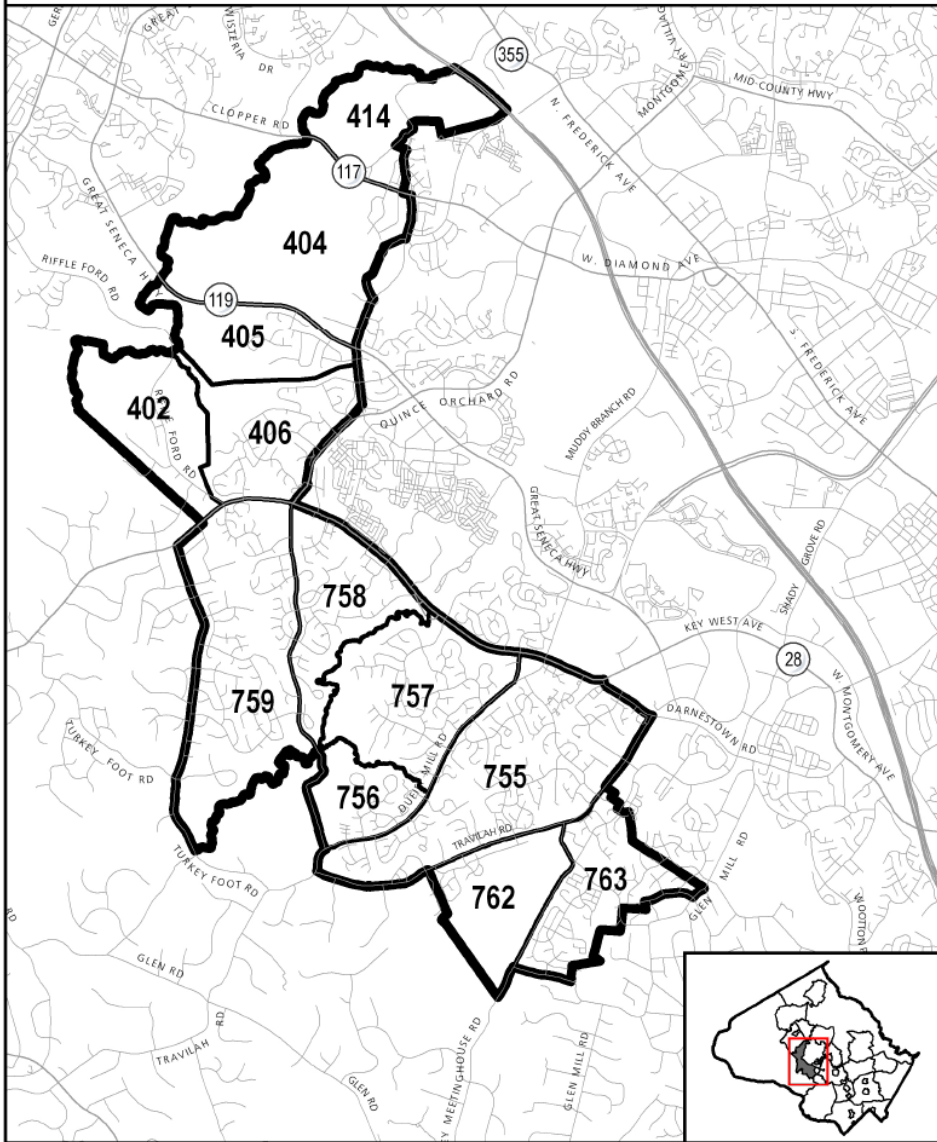

Gaithersburg City Recommended Policy Area MAP 9 with Traffic Zones

Germantown East Recommended Policy Area **MAP 10**
with Traffic Zones

Germantown Town Center Recommended Policy Area MAP 11
with Traffic Zones

Germantown West Recommended Policy Area **MAP 12** with Traffic Zones

**Glenmont Recommended Policy Area
with Traffic Zones**

MAP 13

**Grosvenor Recommended Policy Area
with Traffic Zones**

MAP 14

Kensington - Wheaton Recommended Policy Area **MAP 15** with Traffic Zones

**Life Sciences Recommended Policy Area
with Traffic Zones**

MAP 16

Montgomery Village - Airpark Recommended Policy Area MAP 17
with Traffic Zones

**North Bethesda Recommended Policy Area
with Traffic Zones**

MAP 18

**North Potomac Recommended Policy Area
with Traffic Zones**

MAP 19

**Olney Recommended Policy Area
with Traffic Zones**

MAP 20

**Potomac Recommended Policy Area
with Traffic Zones**

MAP 21

**R And D Village Recommended Policy Area
with Traffic Zones**