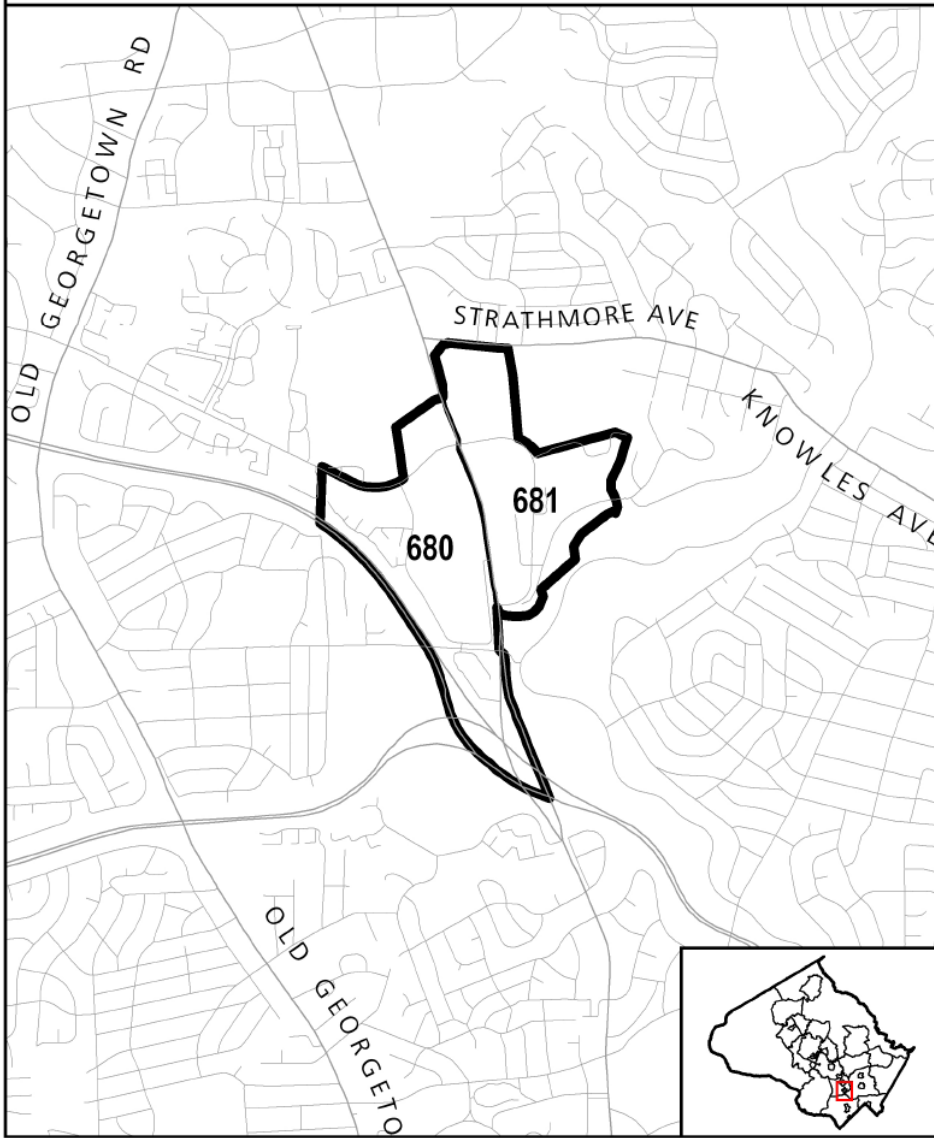

Gaithersburg City Recommended Policy Area MAP 9 with Traffic Zones

Germantown East Recommended Policy Area **MAP 10**
with Traffic Zones

Germantown Town Center Recommended Policy Area MAP 11
with Traffic Zones

Germantown West Recommended Policy Area **MAP 12** with Traffic Zones

**Glenmont Recommended Policy Area
with Traffic Zones**

MAP 13

**Grosvenor Recommended Policy Area
with Traffic Zones**

MAP 14

Kensington - Wheaton Recommended Policy Area **MAP 15** with Traffic Zones

**Life Sciences Recommended Policy Area
with Traffic Zones**

MAP 16

Montgomery Village - Airpark Recommended Policy Area MAP 17
with Traffic Zones

**North Bethesda Recommended Policy Area
with Traffic Zones**

MAP 31

**White Flint Recommended Policy Area
with Traffic Zones**

MAP 32