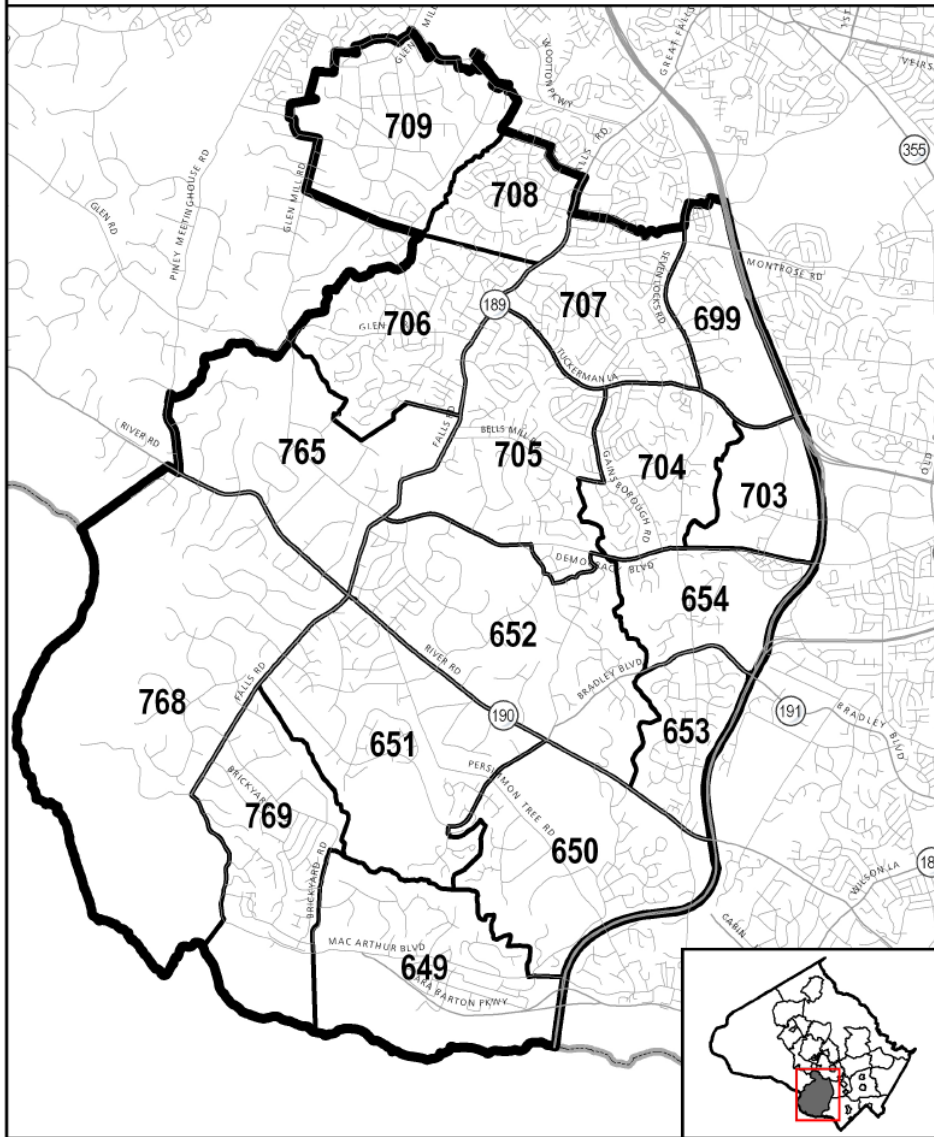

Germantown West Recommended Policy Area **MAP 12** with Traffic Zones

**Glenmont Recommended Policy Area
with Traffic Zones**

MAP 13

**Grosvenor Recommended Policy Area
with Traffic Zones**

MAP 14

Kensington - Wheaton Recommended Policy Area **MAP 15** with Traffic Zones

**Life Sciences Recommended Policy Area
with Traffic Zones**

MAP 16

Montgomery Village - Airpark Recommended Policy Area MAP 17
with Traffic Zones

**North Bethesda Recommended Policy Area
with Traffic Zones**

MAP 18

**North Potomac Recommended Policy Area
with Traffic Zones**

MAP 19

**Olney Recommended Policy Area
with Traffic Zones**

MAP 20

**Potomac Recommended Policy Area
with Traffic Zones**

MAP 21

**R And D Village Recommended Policy Area
with Traffic Zones**

MAP 22

**Rockville City Recommended Policy Area
with Traffic Zones**

MAP 23

Rockville Town Center Recommended Policy Area **MAP 24**
with Traffic Zones

**Rural East Recommended Policy Area
with Traffic Zones**