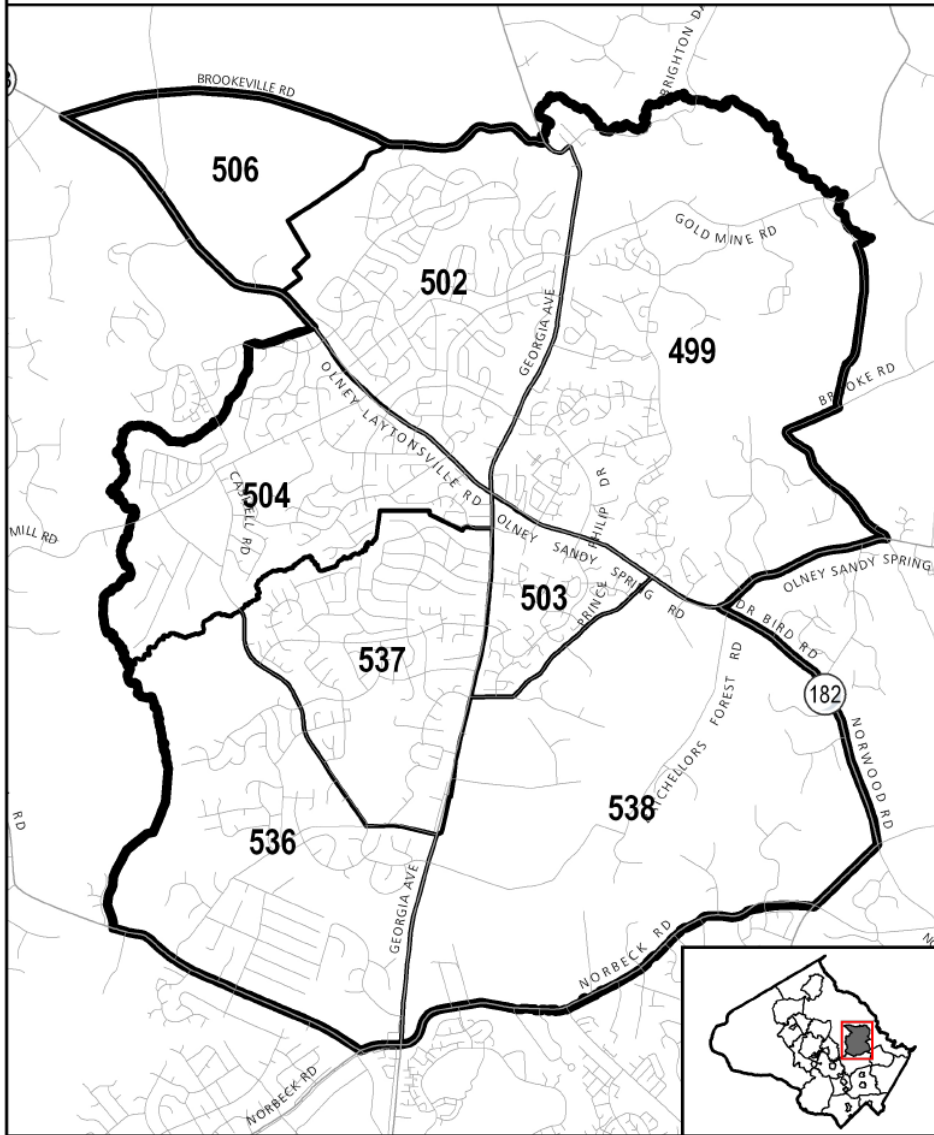

**Life Sciences Recommended Policy Area
with Traffic Zones**

MAP 16

Montgomery Village - Airpark Recommended Policy Area MAP 17
with Traffic Zones

**North Bethesda Recommended Policy Area
with Traffic Zones**

MAP 18

**North Potomac Recommended Policy Area
with Traffic Zones**

MAP 19

**Olney Recommended Policy Area
with Traffic Zones**

MAP 20

**Potomac Recommended Policy Area
with Traffic Zones**

MAP 21

**R And D Village Recommended Policy Area
with Traffic Zones**

MAP 22

**Rockville City Recommended Policy Area
with Traffic Zones**

MAP 23

Rockville Town Center Recommended Policy Area **MAP 24**
with Traffic Zones

**Rural East Recommended Policy Area
with Traffic Zones**

MAP 25

**Rural West Recommended Policy Area
with Traffic Zones**

MAP 26

**Shady Grove Recommended Policy Area
with Traffic Zones**

MAP 27

Silver Spring CBD Recommended Policy Area **MAP 28**
with Traffic Zones