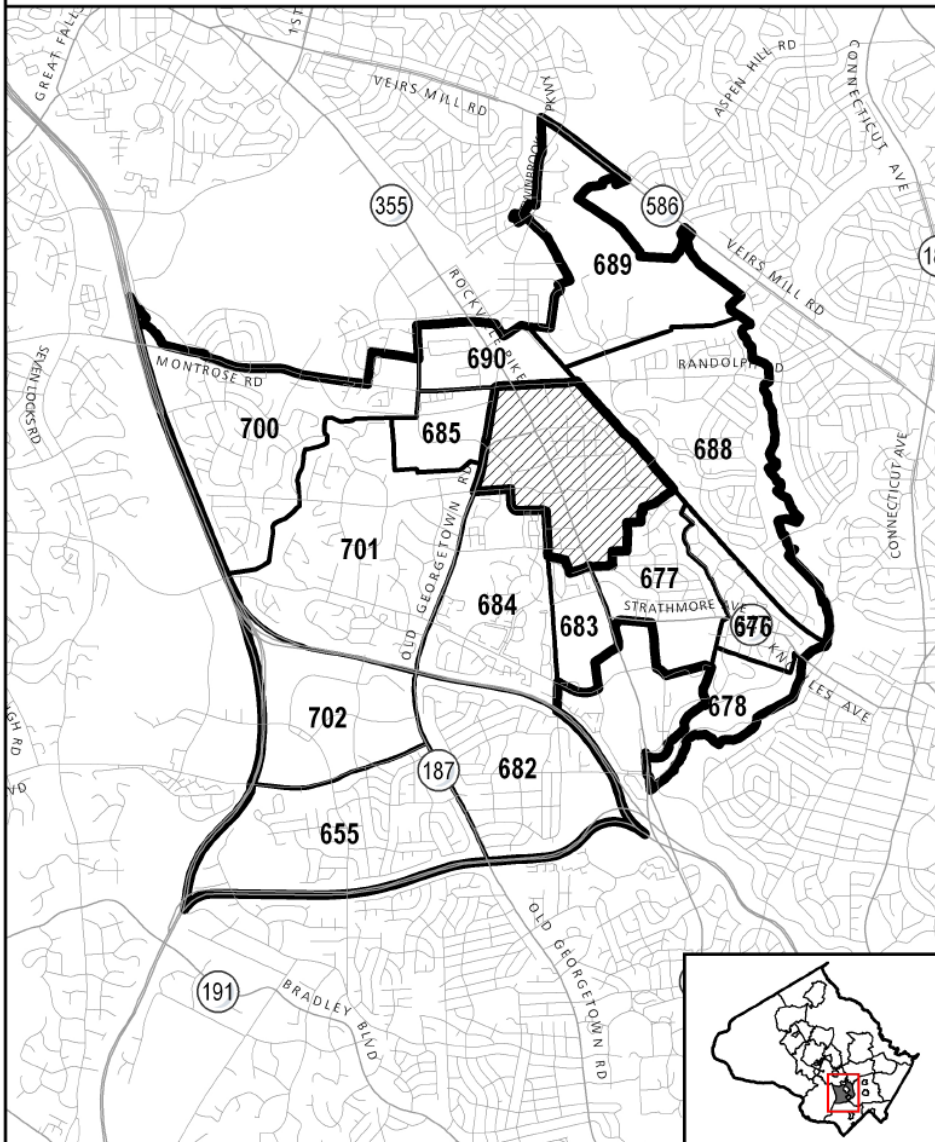

Gaithersburg City Recommended Policy Area MAP 9 with Traffic Zones

Germantown East Recommended Policy Area **MAP 10**
with Traffic Zones

Germantown Town Center Recommended Policy Area MAP 11
with Traffic Zones

Germantown West Recommended Policy Area **MAP 12** with Traffic Zones

**Glenmont Recommended Policy Area
with Traffic Zones**

MAP 13

**Grosvenor Recommended Policy Area
with Traffic Zones**

MAP 14

Kensington - Wheaton Recommended Policy Area **MAP 15** with Traffic Zones

**Life Sciences Recommended Policy Area
with Traffic Zones**

MAP 16

Montgomery Village - Airpark Recommended Policy Area MAP 17
with Traffic Zones

**North Bethesda Recommended Policy Area
with Traffic Zones**

MAP 18

**North Potomac Recommended Policy Area
with Traffic Zones**

MAP 19

**Olney Recommended Policy Area
with Traffic Zones**

MAP 20

**Potomac Recommended Policy Area
with Traffic Zones**

MAP 21

**R And D Village Recommended Policy Area
with Traffic Zones**