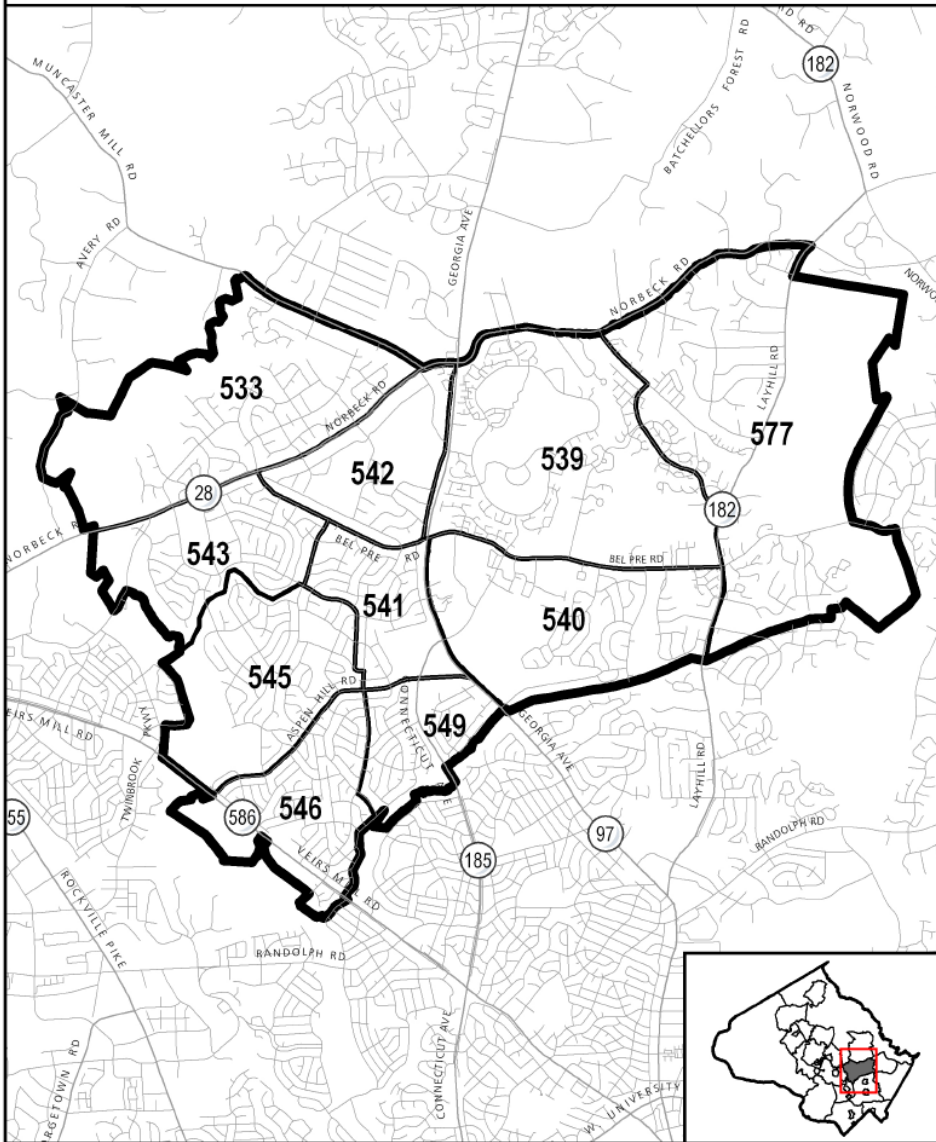

Aspen Hill Recommended Policy Area with Traffic Zones

MAP 1

**Bethesda CBD Recommended Policy Area
with Traffic Zones**

MAP 2

Bethesda/Chevy Chase Recommended Policy Area MAP 3
with Traffic Zones

Clarksburg Recommended Policy Area with Traffic Zones

MAP 4

Cloverly Recommended Policy Area with Traffic Zones

MAP 5

**Damascus Recommended Policy Area
with Traffic Zones**

MAP 6

**Derwood Recommended Policy Area
with Traffic Zones**

MAP 7

Fairland - White Oak Recommended Policy Area **MAP 8** with Traffic Zones

Gaithersburg City Recommended Policy Area MAP 9 with Traffic Zones

Germantown East Recommended Policy Area **MAP 10**
with Traffic Zones

Germantown Town Center Recommended Policy Area MAP 11
with Traffic Zones

MAP 31

**White Flint Recommended Policy Area
with Traffic Zones**

MAP 32