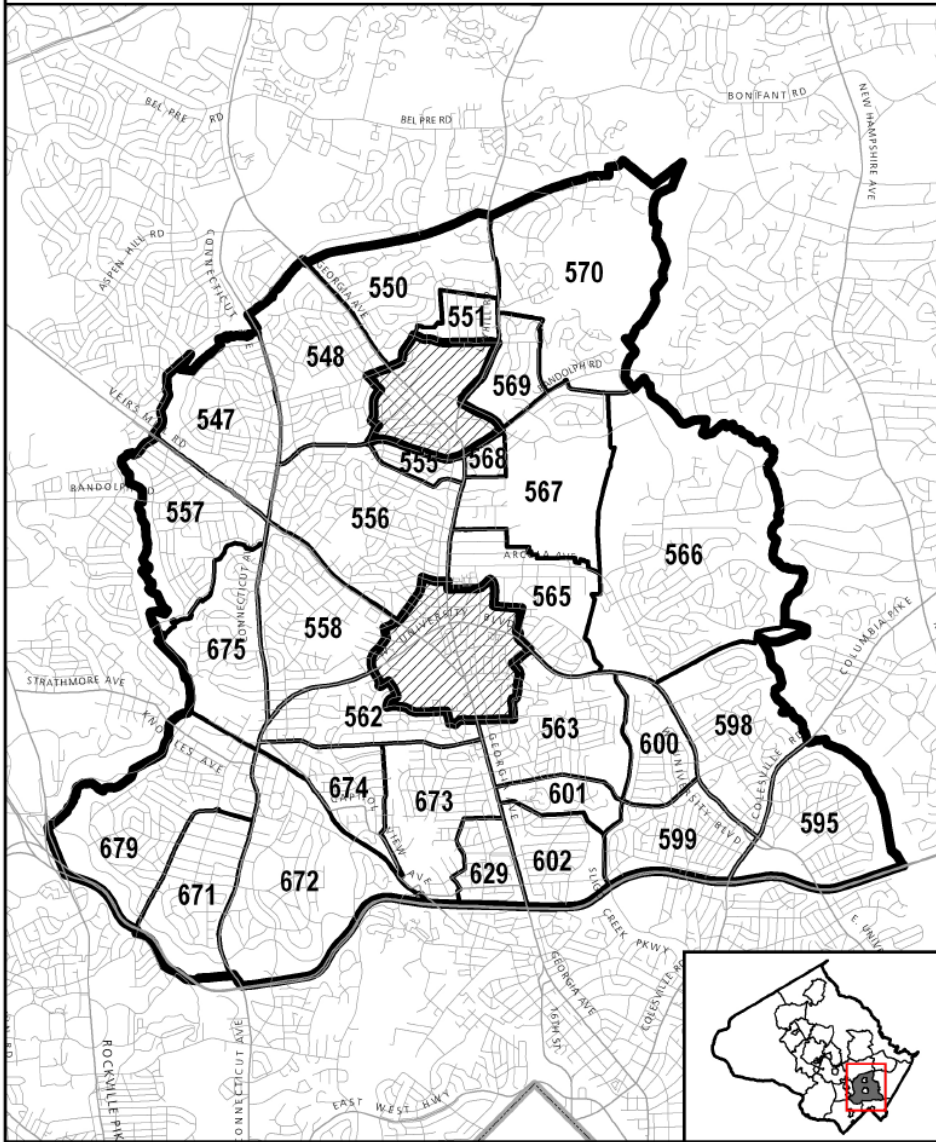

MAP 4

Cloverly Recommended Policy Area with Traffic Zones

MAP 5

**Damascus Recommended Policy Area
with Traffic Zones**

MAP 6

**Derwood Recommended Policy Area
with Traffic Zones**

MAP 7

Fairland - White Oak Recommended Policy Area **MAP 8** with Traffic Zones

Gaithersburg City Recommended Policy Area MAP 9 with Traffic Zones

Germantown East Recommended Policy Area **MAP 10**
with Traffic Zones

Germantown Town Center Recommended Policy Area MAP 11
with Traffic Zones

Germantown West Recommended Policy Area **MAP 12** with Traffic Zones

**Glenmont Recommended Policy Area
with Traffic Zones**

MAP 13

**Grosvenor Recommended Policy Area
with Traffic Zones**

MAP 14

Kensington - Wheaton Recommended Policy Area **MAP 15** with Traffic Zones

**Life Sciences Recommended Policy Area
with Traffic Zones**

MAP 16

Montgomery Village - Airpark Recommended Policy Area MAP 17
with Traffic Zones

**North Bethesda Recommended Policy Area
with Traffic Zones**