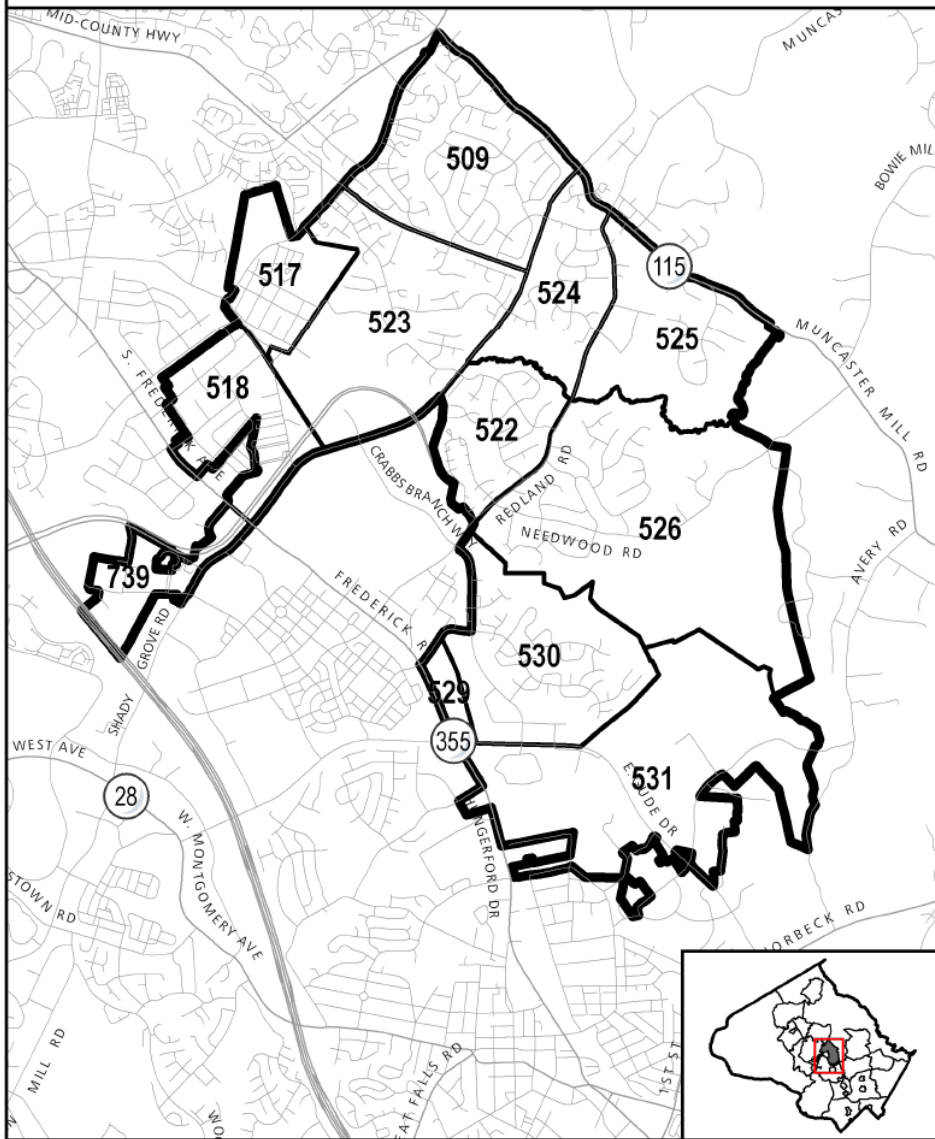

Aspen Hill Recommended Policy Area with Traffic Zones

MAP 1

**Bethesda CBD Recommended Policy Area
with Traffic Zones**

MAP 2

Bethesda/Chevy Chase Recommended Policy Area MAP 3
with Traffic Zones

Clarksburg Recommended Policy Area with Traffic Zones

MAP 4

Cloverly Recommended Policy Area with Traffic Zones

MAP 5

**Damascus Recommended Policy Area
with Traffic Zones**

MAP 6

**Derwood Recommended Policy Area
with Traffic Zones**

MAP 7

Fairland - White Oak Recommended Policy Area **MAP 8** with Traffic Zones

Gaithersburg City Recommended Policy Area MAP 9 with Traffic Zones

Germantown East Recommended Policy Area **MAP 10**
with Traffic Zones

Germantown Town Center Recommended Policy Area MAP 11
with Traffic Zones

Germantown West Recommended Policy Area **MAP 12** with Traffic Zones

**Glenmont Recommended Policy Area
with Traffic Zones**

MAP 13

**Grosvenor Recommended Policy Area
with Traffic Zones**

MAP 14

Kensington - Wheaton Recommended Policy Area **MAP 15** with Traffic Zones