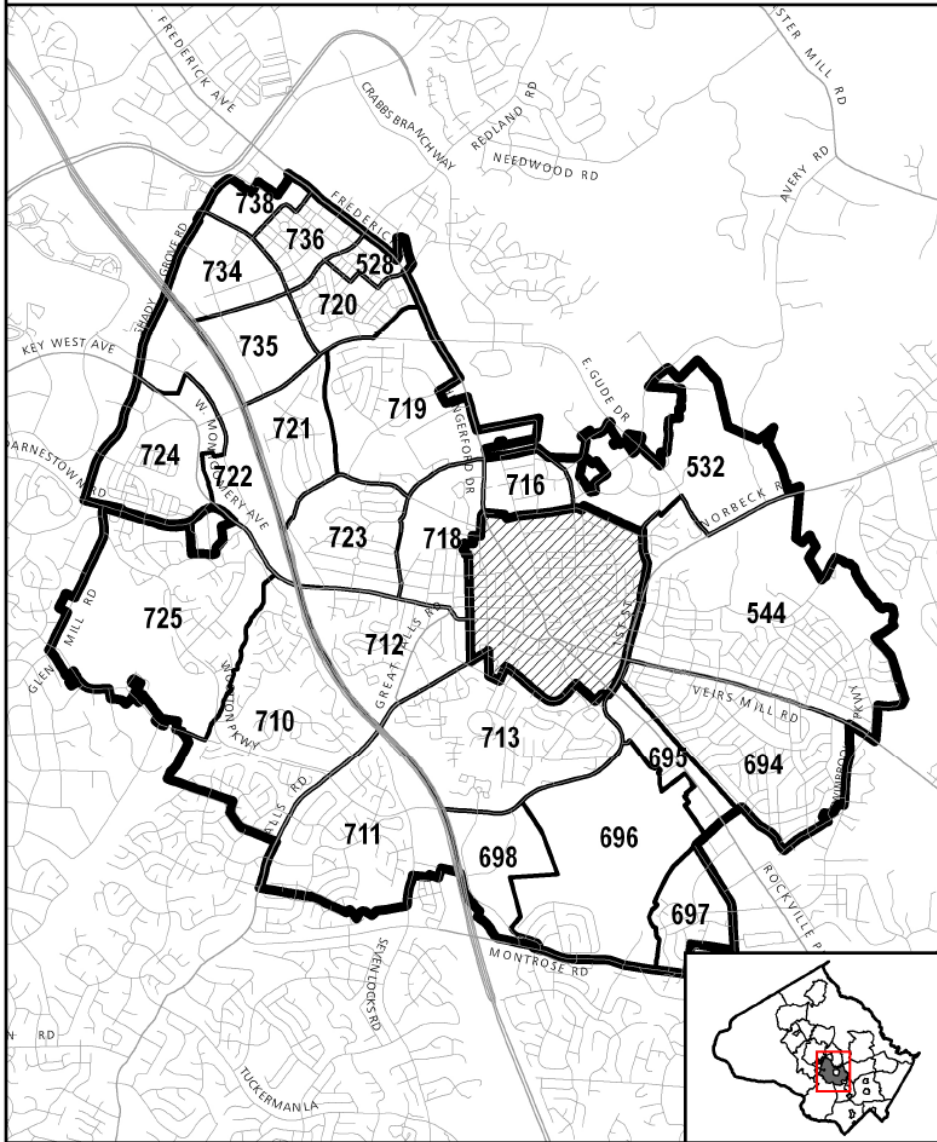

**Life Sciences Recommended Policy Area
with Traffic Zones**

MAP 16

Montgomery Village - Airpark Recommended Policy Area MAP 17
with Traffic Zones

**North Bethesda Recommended Policy Area
with Traffic Zones**

MAP 18

**North Potomac Recommended Policy Area
with Traffic Zones**

MAP 19

**Olney Recommended Policy Area
with Traffic Zones**

MAP 20

**Potomac Recommended Policy Area
with Traffic Zones**

MAP 21

**R And D Village Recommended Policy Area
with Traffic Zones**

MAP 22

**Rockville City Recommended Policy Area
with Traffic Zones**

MAP 23

Rockville Town Center Recommended Policy Area **MAP 24**
with Traffic Zones

**Rural East Recommended Policy Area
with Traffic Zones**

MAP 25

**Rural West Recommended Policy Area
with Traffic Zones**

MAP 26

**Shady Grove Recommended Policy Area
with Traffic Zones**

MAP 27

Silver Spring CBD Recommended Policy Area **MAP 28**
with Traffic Zones