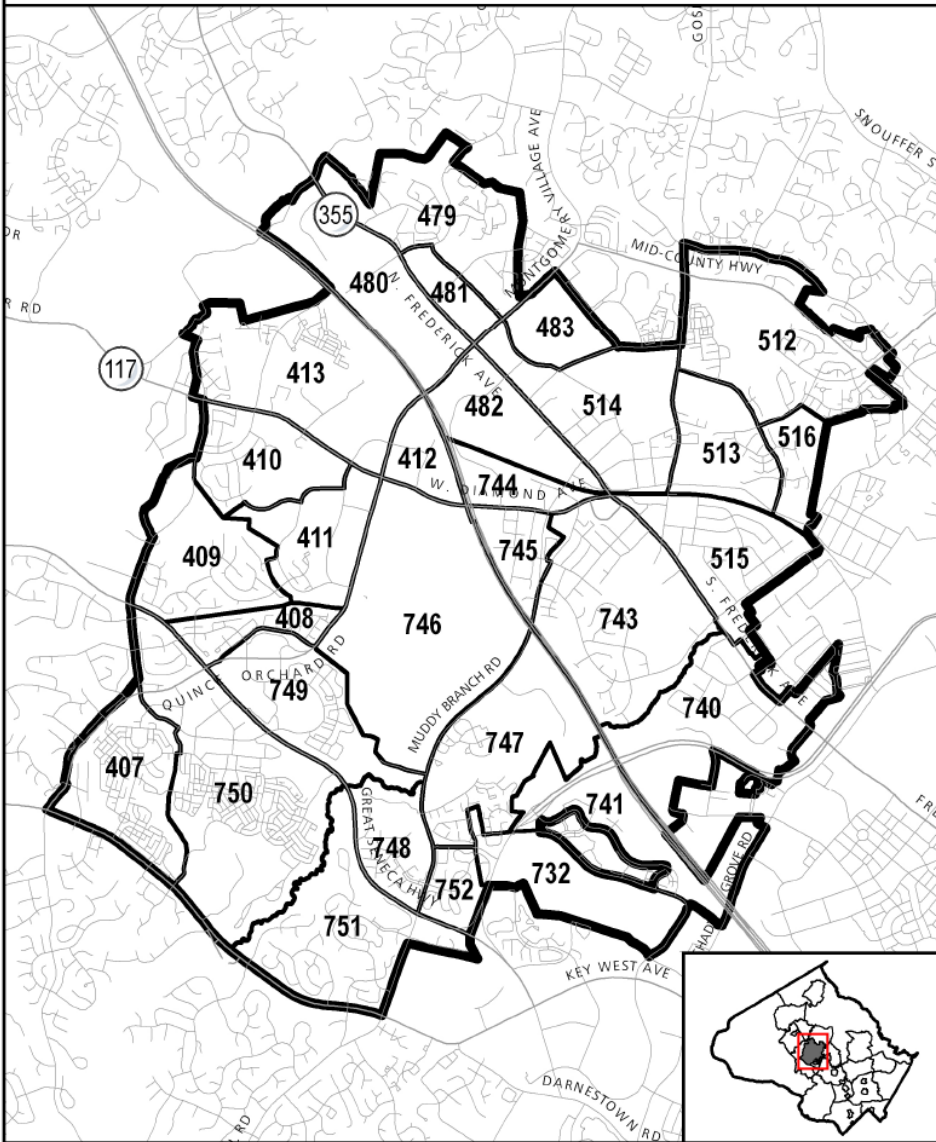

Aspen Hill Recommended Policy Area with Traffic Zones

MAP 1

**Bethesda CBD Recommended Policy Area
with Traffic Zones**

MAP 2

Bethesda/Chevy Chase Recommended Policy Area MAP 3
with Traffic Zones

Clarksburg Recommended Policy Area with Traffic Zones

MAP 4

Cloverly Recommended Policy Area with Traffic Zones

MAP 5

**Damascus Recommended Policy Area
with Traffic Zones**

MAP 6

**Derwood Recommended Policy Area
with Traffic Zones**

MAP 7

Fairland - White Oak Recommended Policy Area **MAP 8** with Traffic Zones

Gaithersburg City Recommended Policy Area MAP 9 with Traffic Zones

Germantown East Recommended Policy Area **MAP 10**
with Traffic Zones

Germantown Town Center Recommended Policy Area MAP 11
with Traffic Zones

Germantown West Recommended Policy Area **MAP 12** with Traffic Zones

**Glenmont Recommended Policy Area
with Traffic Zones**

MAP 13

**Grosvenor Recommended Policy Area
with Traffic Zones**

MAP 14

Kensington - Wheaton Recommended Policy Area **MAP 15** with Traffic Zones