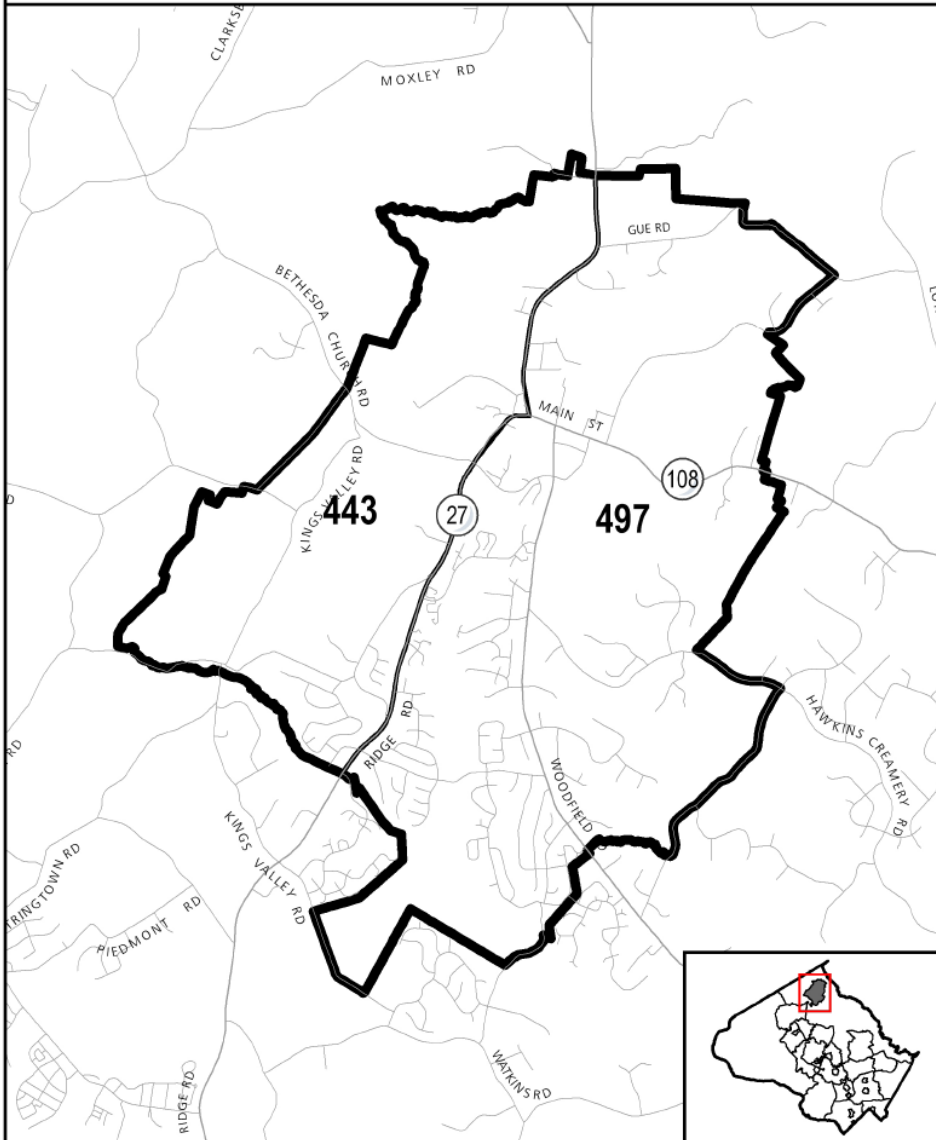

Aspen Hill Recommended Policy Area with Traffic Zones

MAP 1

**Bethesda CBD Recommended Policy Area
with Traffic Zones**

MAP 2

Bethesda/Chevy Chase Recommended Policy Area MAP 3
with Traffic Zones

Clarksburg Recommended Policy Area with Traffic Zones

MAP 4

Cloverly Recommended Policy Area with Traffic Zones

MAP 5

**Damascus Recommended Policy Area
with Traffic Zones**

MAP 6

**Derwood Recommended Policy Area
with Traffic Zones**

MAP 7

Fairland - White Oak Recommended Policy Area **MAP 8** with Traffic Zones

Gaithersburg City Recommended Policy Area MAP 9 with Traffic Zones

Germantown East Recommended Policy Area **MAP 10**
with Traffic Zones

Germantown Town Center Recommended Policy Area MAP 11
with Traffic Zones

Germantown West Recommended Policy Area **MAP 12** with Traffic Zones

**Glenmont Recommended Policy Area
with Traffic Zones**

MAP 13

**Grosvenor Recommended Policy Area
with Traffic Zones**

MAP 14

Kensington - Wheaton Recommended Policy Area **MAP 15** with Traffic Zones