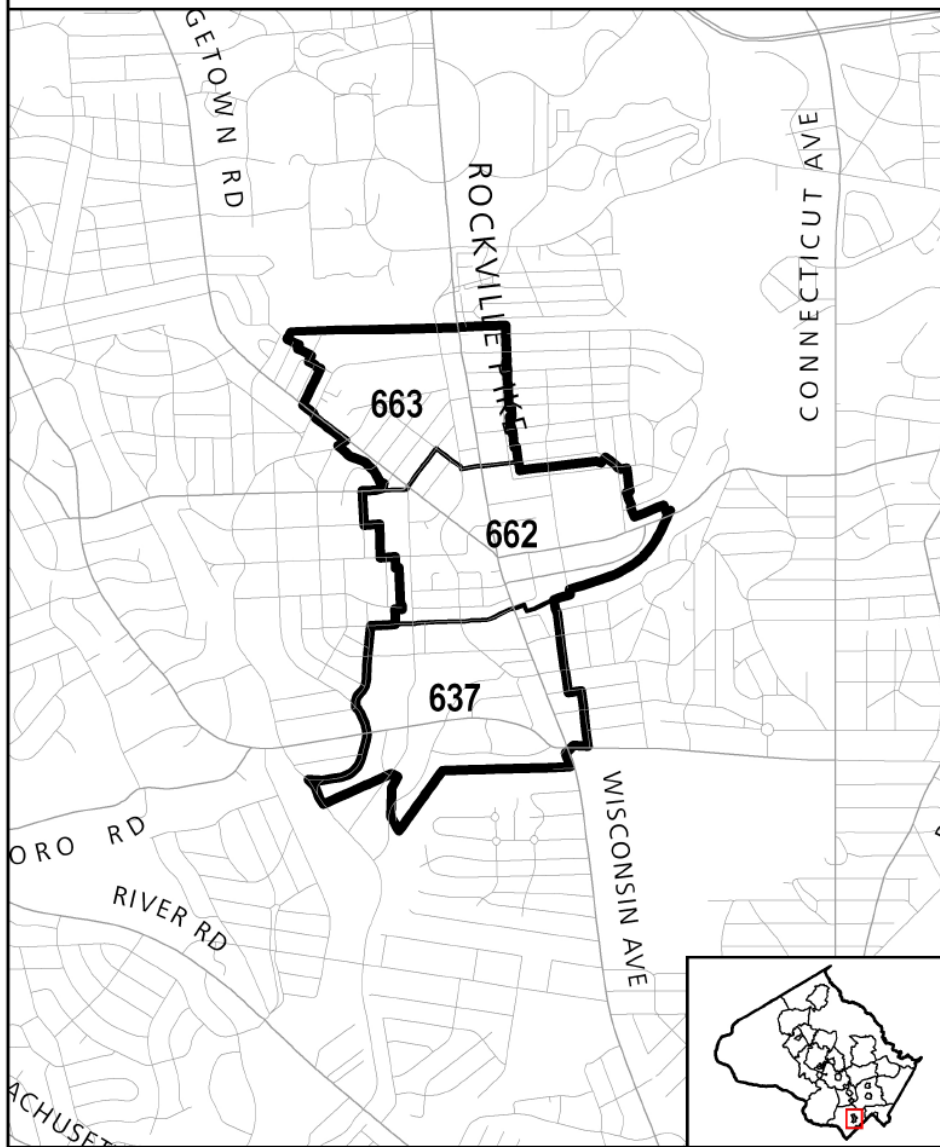

Aspen Hill Recommended Policy Area with Traffic Zones

MAP 1

**Bethesda CBD Recommended Policy Area
with Traffic Zones**

MAP 2

Bethesda/Chevy Chase Recommended Policy Area MAP 3
with Traffic Zones

Clarksburg Recommended Policy Area with Traffic Zones

MAP 4

Cloverly Recommended Policy Area with Traffic Zones

MAP 5

**Damascus Recommended Policy Area
with Traffic Zones**

MAP 6

**Derwood Recommended Policy Area
with Traffic Zones**

MAP 7

Fairland - White Oak Recommended Policy Area **MAP 8** with Traffic Zones

Gaithersburg City Recommended Policy Area MAP 9 with Traffic Zones

Germantown East Recommended Policy Area **MAP 10**
with Traffic Zones

Germantown Town Center Recommended Policy Area MAP 11
with Traffic Zones

MAP 31

**White Flint Recommended Policy Area
with Traffic Zones**

MAP 32