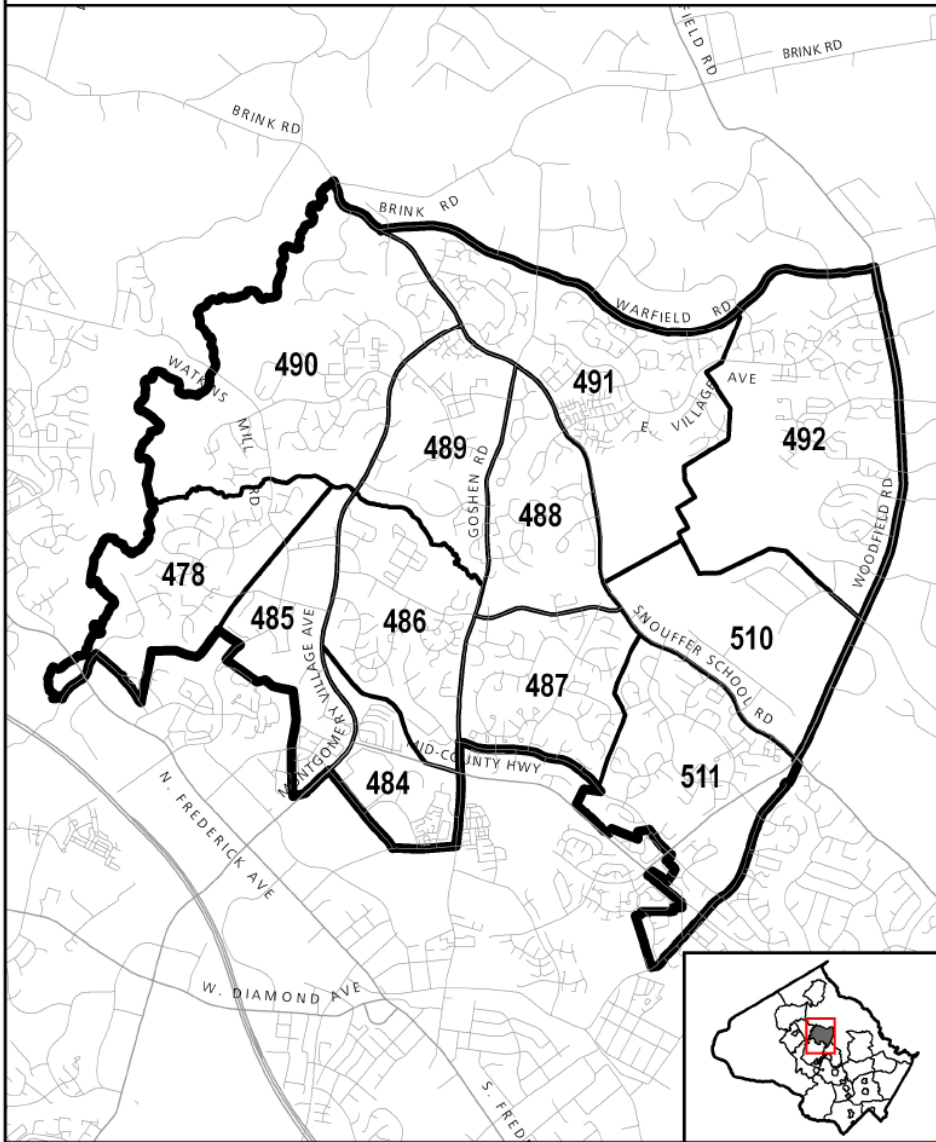

MAP 4

Cloverly Recommended Policy Area with Traffic Zones

MAP 5

**Damascus Recommended Policy Area
with Traffic Zones**

MAP 6

**Derwood Recommended Policy Area
with Traffic Zones**

MAP 7

Fairland - White Oak Recommended Policy Area **MAP 8** with Traffic Zones

Gaithersburg City Recommended Policy Area MAP 9 with Traffic Zones

Germantown East Recommended Policy Area **MAP 10**
with Traffic Zones

Germantown Town Center Recommended Policy Area MAP 11
with Traffic Zones

Germantown West Recommended Policy Area **MAP 12** with Traffic Zones

**Glenmont Recommended Policy Area
with Traffic Zones**

MAP 13

**Grosvenor Recommended Policy Area
with Traffic Zones**

MAP 14

Kensington - Wheaton Recommended Policy Area **MAP 15** with Traffic Zones

**Life Sciences Recommended Policy Area
with Traffic Zones**

MAP 16

Montgomery Village - Airpark Recommended Policy Area MAP 17
with Traffic Zones

**North Bethesda Recommended Policy Area
with Traffic Zones**