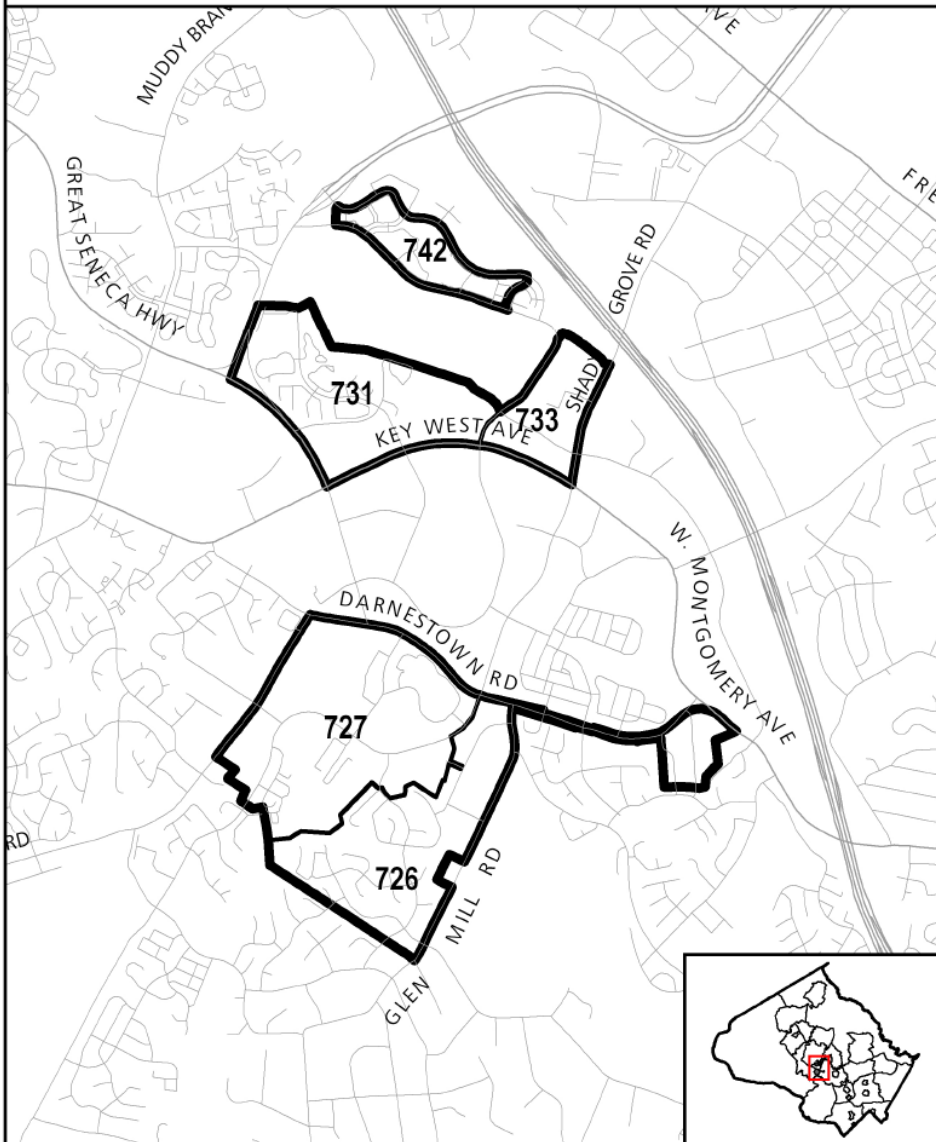

**Life Sciences Recommended Policy Area
with Traffic Zones**

MAP 16

Montgomery Village - Airpark Recommended Policy Area MAP 17
with Traffic Zones

**North Bethesda Recommended Policy Area
with Traffic Zones**

MAP 18

**North Potomac Recommended Policy Area
with Traffic Zones**

MAP 19

**Olney Recommended Policy Area
with Traffic Zones**

MAP 20

**Potomac Recommended Policy Area
with Traffic Zones**

MAP 21

**R And D Village Recommended Policy Area
with Traffic Zones**

MAP 22

**Rockville City Recommended Policy Area
with Traffic Zones**

MAP 23

Rockville Town Center Recommended Policy Area **MAP 24**
with Traffic Zones

**Rural East Recommended Policy Area
with Traffic Zones**

MAP 25

**Rural West Recommended Policy Area
with Traffic Zones**

MAP 26

**Shady Grove Recommended Policy Area
with Traffic Zones**

MAP 27

Silver Spring CBD Recommended Policy Area **MAP 28**
with Traffic Zones