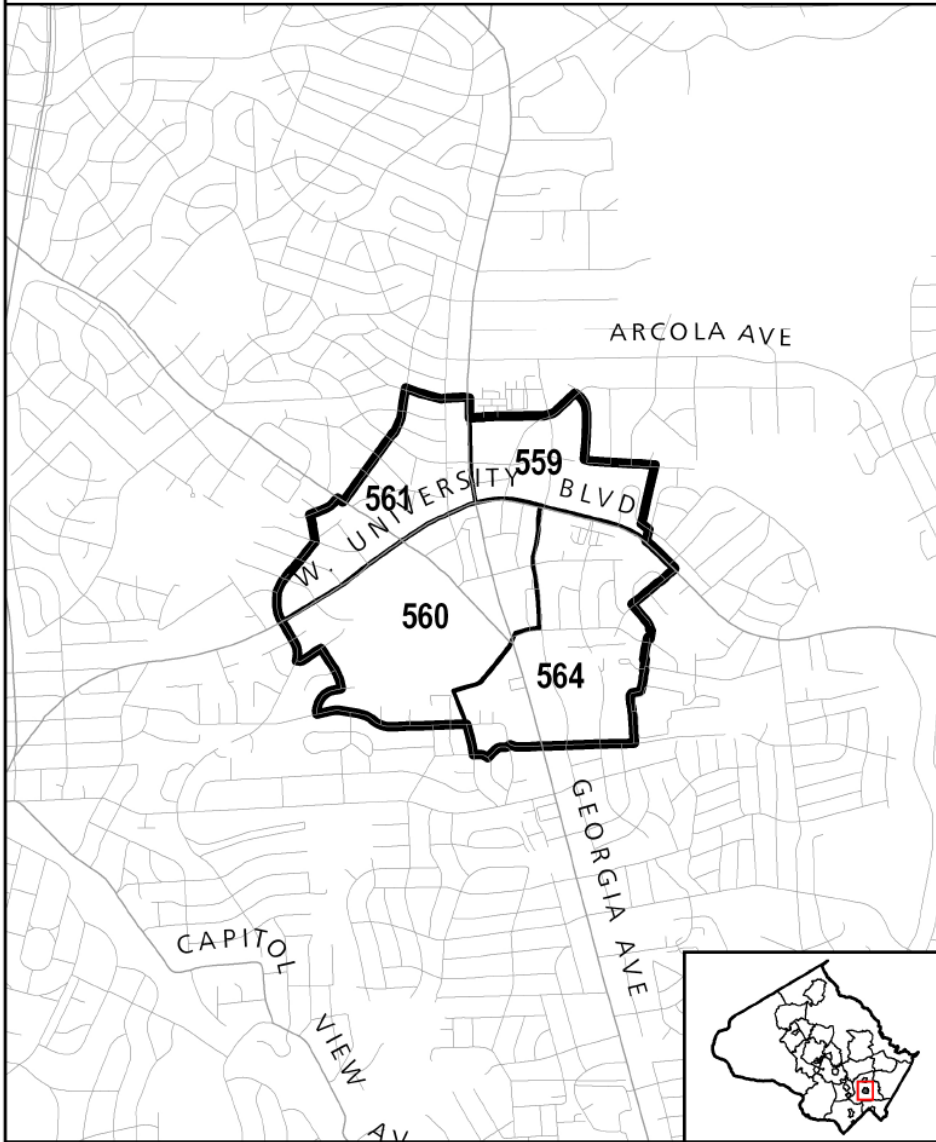

Aspen Hill Recommended Policy Area with Traffic Zones

MAP 1

**Bethesda CBD Recommended Policy Area
with Traffic Zones**

MAP 2

Bethesda/Chevy Chase Recommended Policy Area MAP 3
with Traffic Zones

Clarksburg Recommended Policy Area with Traffic Zones

MAP 25

**Rural West Recommended Policy Area
with Traffic Zones**

MAP 26

**Shady Grove Recommended Policy Area
with Traffic Zones**

MAP 27

Silver Spring CBD Recommended Policy Area **MAP 28**
with Traffic Zones

Silver Spring - Takoma Park CBD Recommended Policy Area with Traffic Zones **MAP 29**

**Twinbrook CBD Recommended Policy Area
with Traffic Zones**

MAP 30

**Wheaton CBD Recommended Policy Area
with Traffic Zones**

MAP 31

**White Flint Recommended Policy Area
with Traffic Zones**

MAP 32