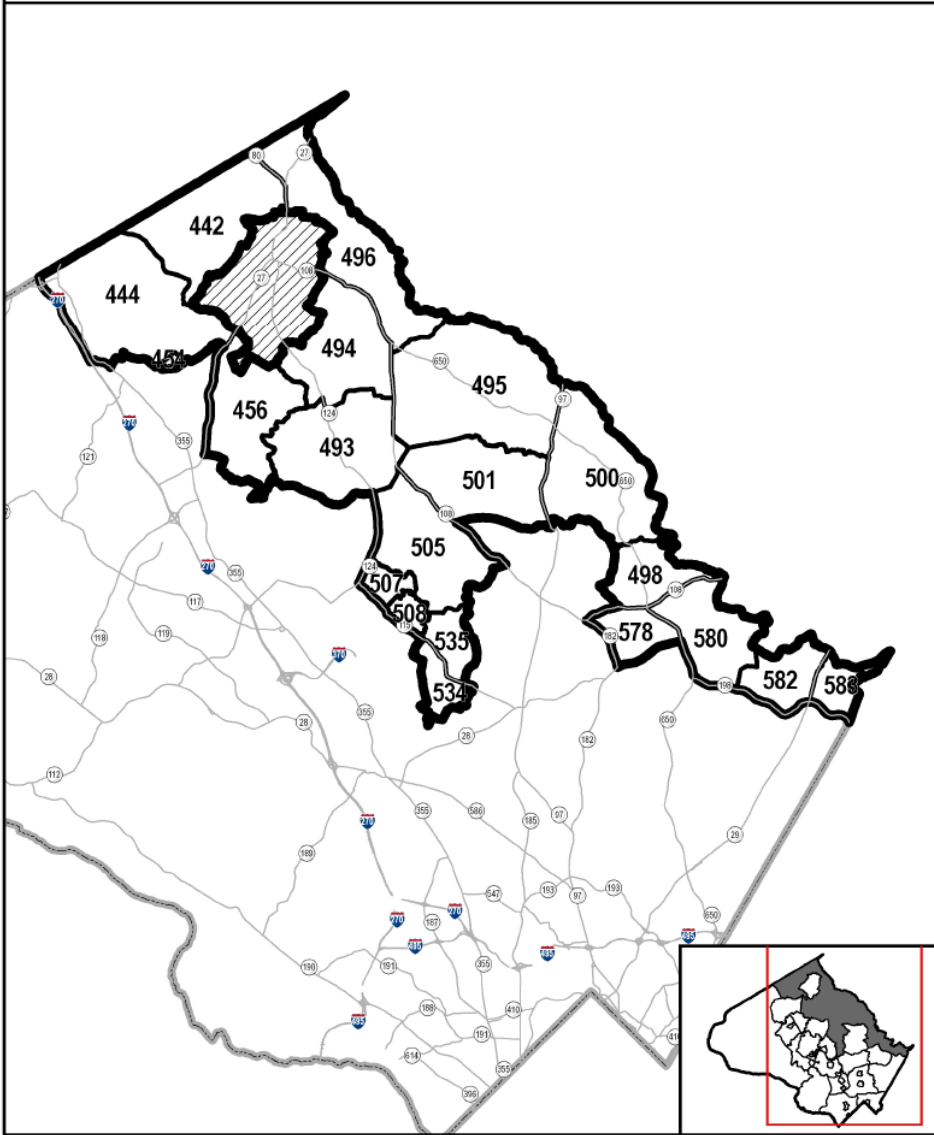

Aspen Hill Recommended Policy Area with Traffic Zones

MAP 1

**Bethesda CBD Recommended Policy Area
with Traffic Zones**

MAP 2

Bethesda/Chevy Chase Recommended Policy Area MAP 3
with Traffic Zones

Clarksburg Recommended Policy Area with Traffic Zones

MAP 4

Cloverly Recommended Policy Area with Traffic Zones

MAP 5

**Damascus Recommended Policy Area
with Traffic Zones**

MAP 6

**Derwood Recommended Policy Area
with Traffic Zones**

MAP 7

Fairland - White Oak Recommended Policy Area **MAP 8** with Traffic Zones

MAP 22

**Rockville City Recommended Policy Area
with Traffic Zones**

MAP 23

Rockville Town Center Recommended Policy Area **MAP 24**
with Traffic Zones

**Rural East Recommended Policy Area
with Traffic Zones**

MAP 25

**Rural West Recommended Policy Area
with Traffic Zones**

MAP 26

**Shady Grove Recommended Policy Area
with Traffic Zones**

MAP 27

Silver Spring CBD Recommended Policy Area **MAP 28**
with Traffic Zones