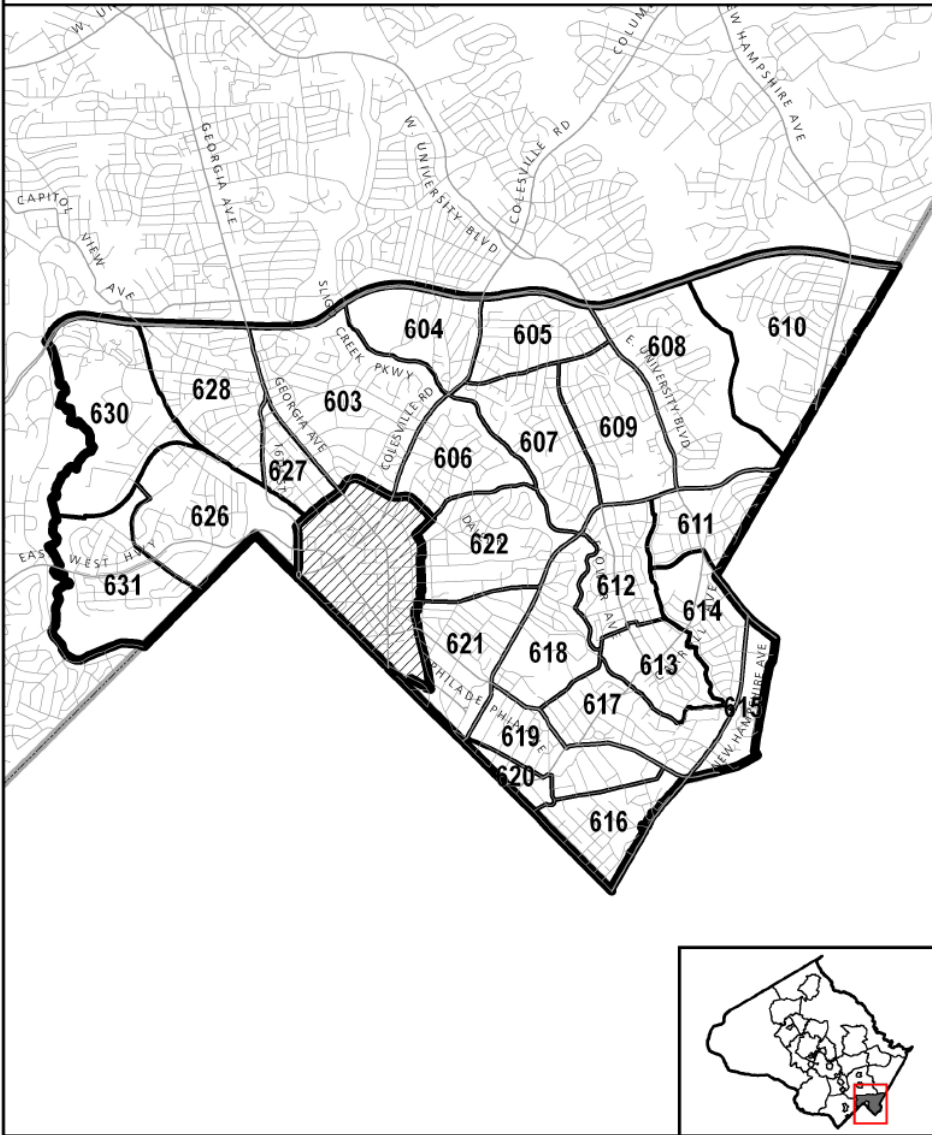

MAP 22

**Rockville City Recommended Policy Area
with Traffic Zones**

MAP 23

Rockville Town Center Recommended Policy Area **MAP 24**
with Traffic Zones

**Rural East Recommended Policy Area
with Traffic Zones**

MAP 25

**Rural West Recommended Policy Area
with Traffic Zones**

MAP 26

**Shady Grove Recommended Policy Area
with Traffic Zones**

MAP 27

Silver Spring CBD Recommended Policy Area **MAP 28**
with Traffic Zones

Silver Spring - Takoma Park CBD Recommended Policy Area with Traffic Zones **MAP 29**

**Twinbrook CBD Recommended Policy Area
with Traffic Zones**

MAP 30

**Wheaton CBD Recommended Policy Area
with Traffic Zones**

MAP 31

**White Flint Recommended Policy Area
with Traffic Zones**

MAP 32