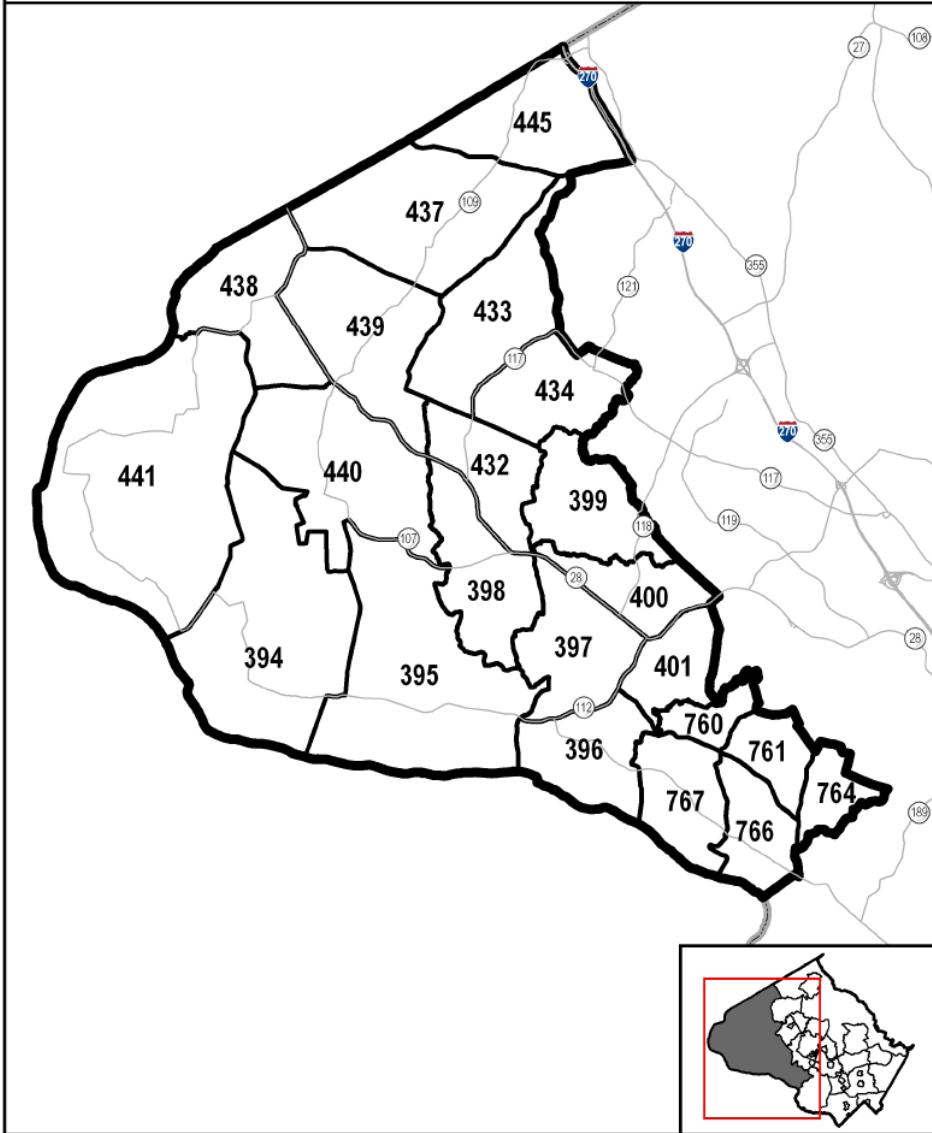

MAP 4

Cloverly Recommended Policy Area with Traffic Zones

MAP 5

**Damascus Recommended Policy Area
with Traffic Zones**

MAP 6

**Derwood Recommended Policy Area
with Traffic Zones**

MAP 7

Fairland - White Oak Recommended Policy Area **MAP 8** with Traffic Zones

MAP 22

**Rockville City Recommended Policy Area
with Traffic Zones**

MAP 23

Rockville Town Center Recommended Policy Area **MAP 24**
with Traffic Zones

**Rural East Recommended Policy Area
with Traffic Zones**

MAP 25

**Rural West Recommended Policy Area
with Traffic Zones**

MAP 26

**Shady Grove Recommended Policy Area
with Traffic Zones**

MAP 27

Silver Spring CBD Recommended Policy Area **MAP 28**
with Traffic Zones

MAP 31

**White Flint Recommended Policy Area
with Traffic Zones**

MAP 32