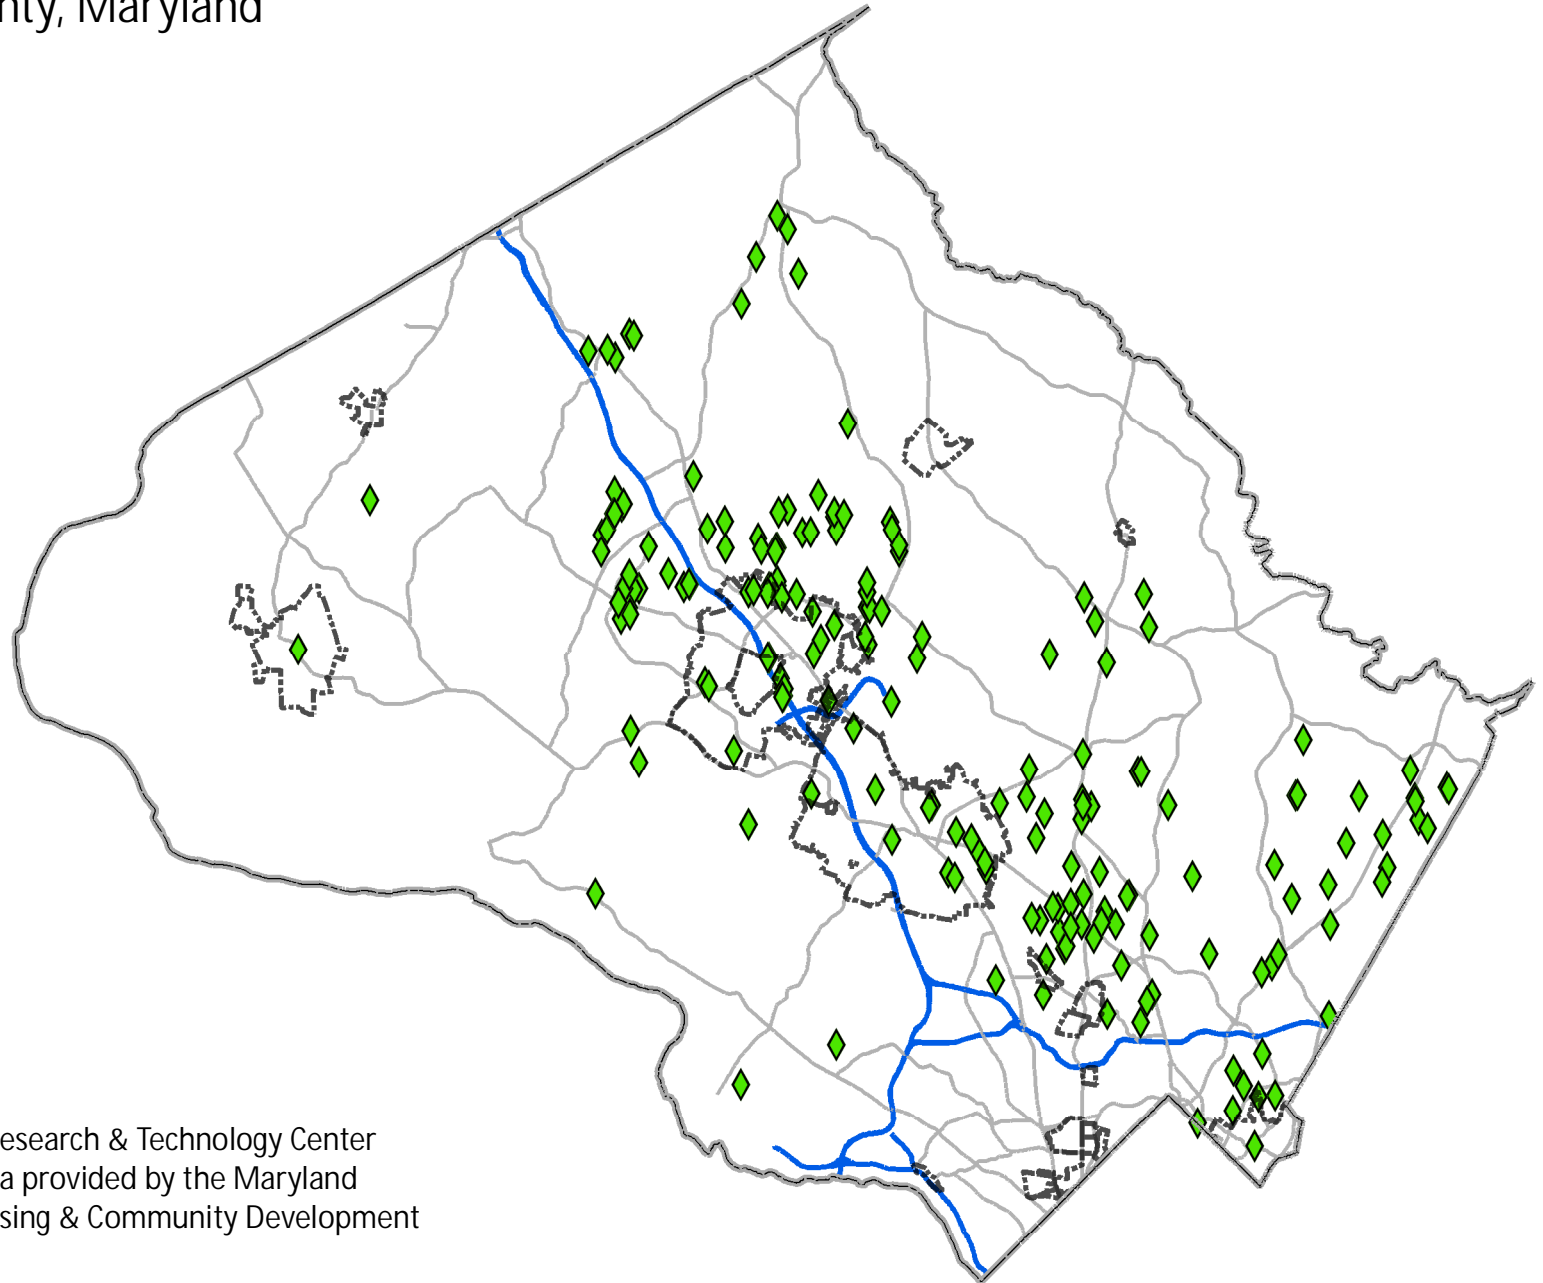

Real Estate Owned (REO) properties (2008 - first 2 quarters)

Montgomery County, Maryland

Source: M-NCPPC Research & Technology Center
from RealtyTrac data provided by the Maryland
Department of Housing & Community Development