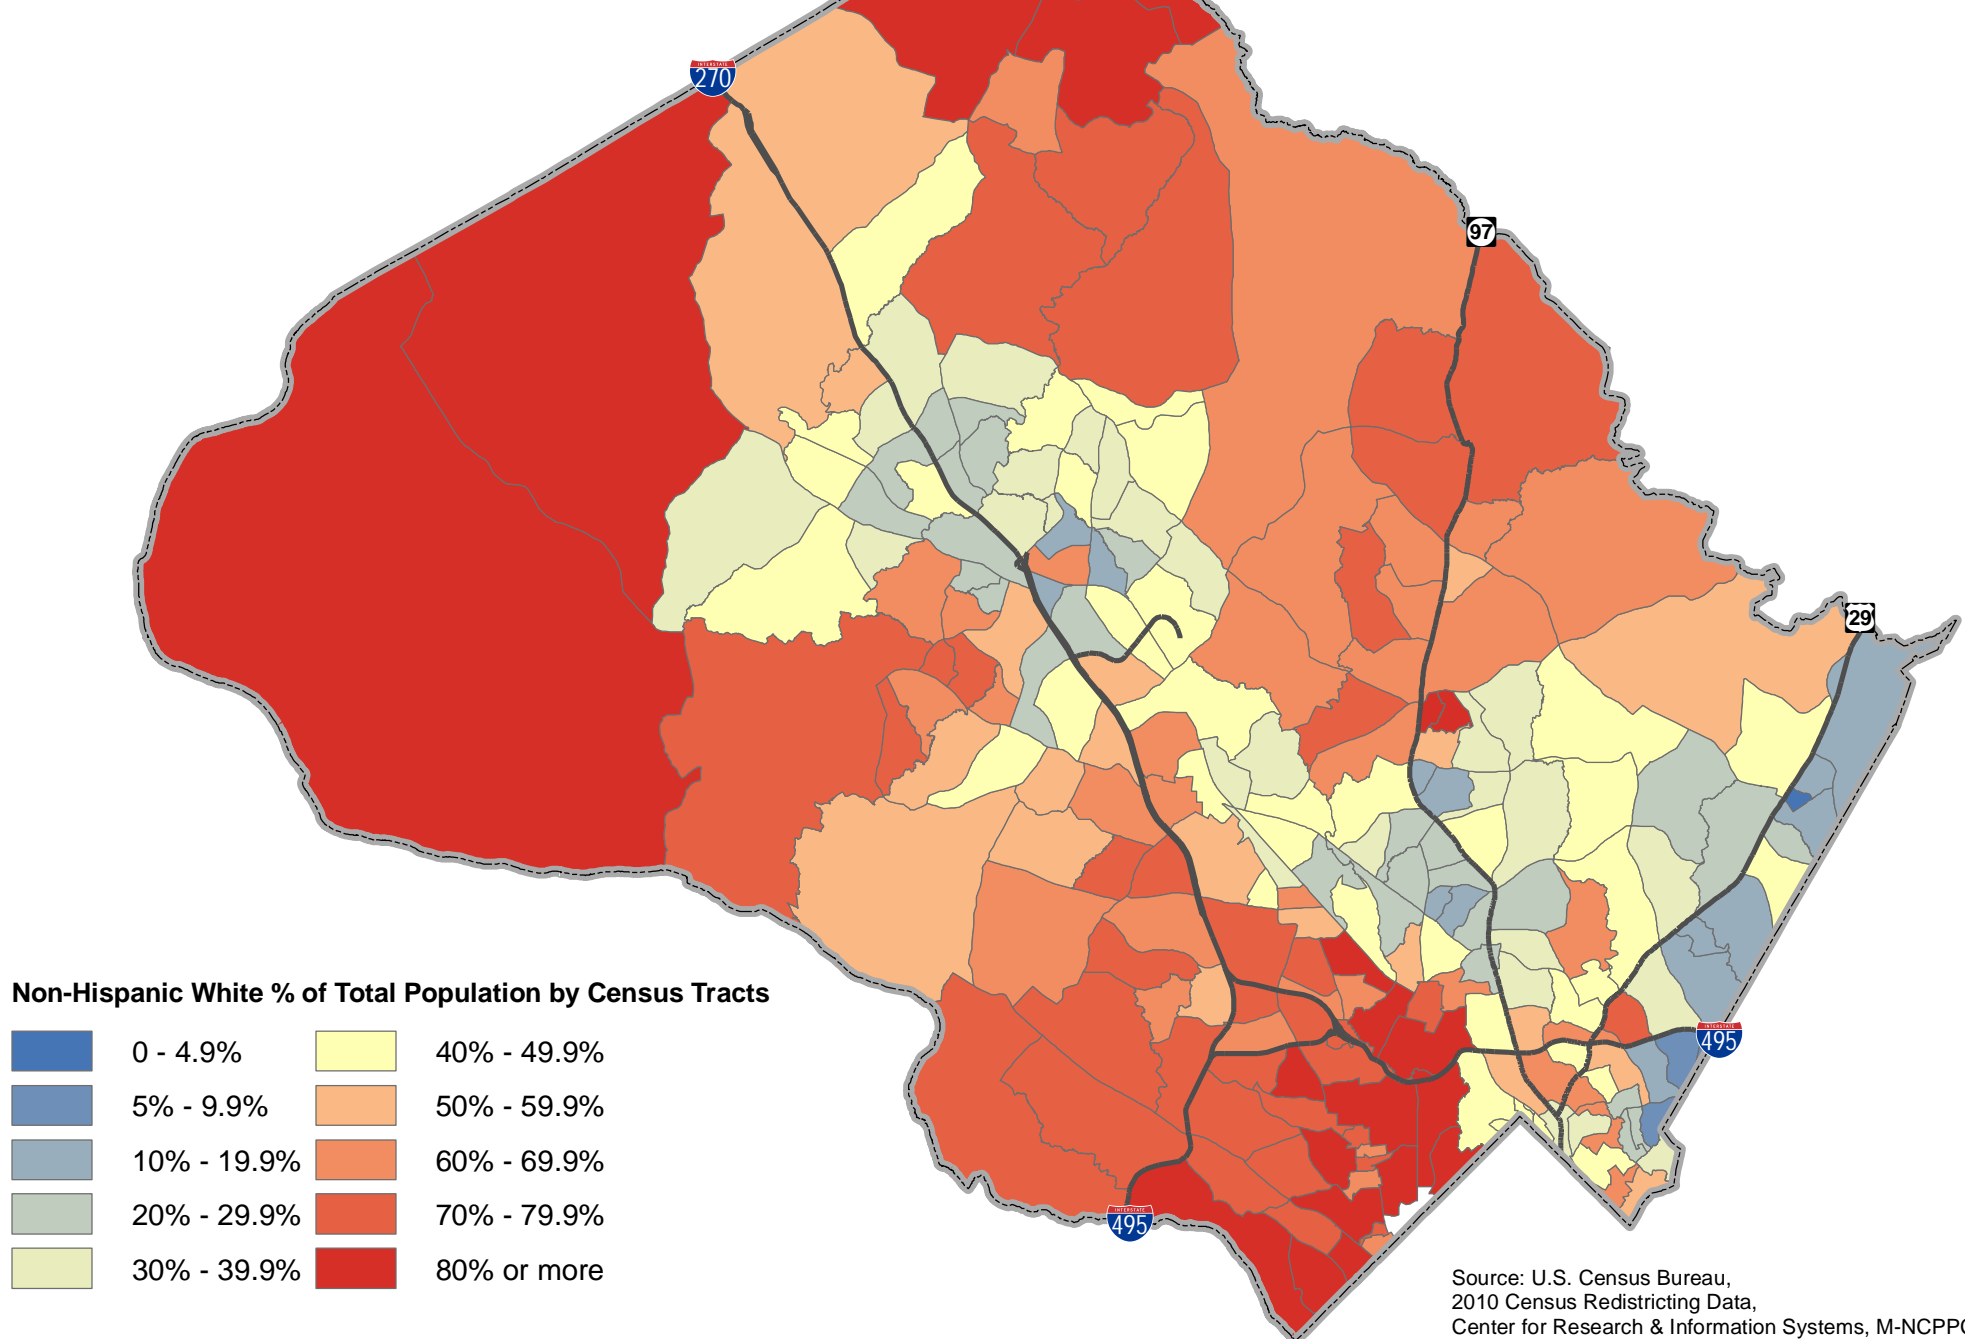

Hispanic Population: 2010

by Census Tracts
Montgomery County, MD

Source: U.S. Census Bureau,
2010 Census Redistricting Data,
Center for Research & Information Systems, M-NCPPC

Non-Hispanic Asian Population: 2010

by Census Tracts
Montgomery County, MD

Source: U.S. Census Bureau,
2010 Census Redistricting Data,
Center for Research & Information Systems, M-NCPPC

Non-Hispanic Black Population: 2010

by Census Tracts
Montgomery County, MD

Non-Hispanic White Population: 2010

by Census Tracts
Montgomery County, MD

Non-Hispanic White % of Total Population by Census Tracts

0 - 4.9%	40% - 49.9%
5% - 9.9%	50% - 59.9%
10% - 19.9%	60% - 69.9%
20% - 29.9%	70% - 79.9%
30% - 39.9%	80% or more

Source: U.S. Census Bureau,
2010 Census Redistricting Data,
Center for Research & Information Systems, M-NCPPC