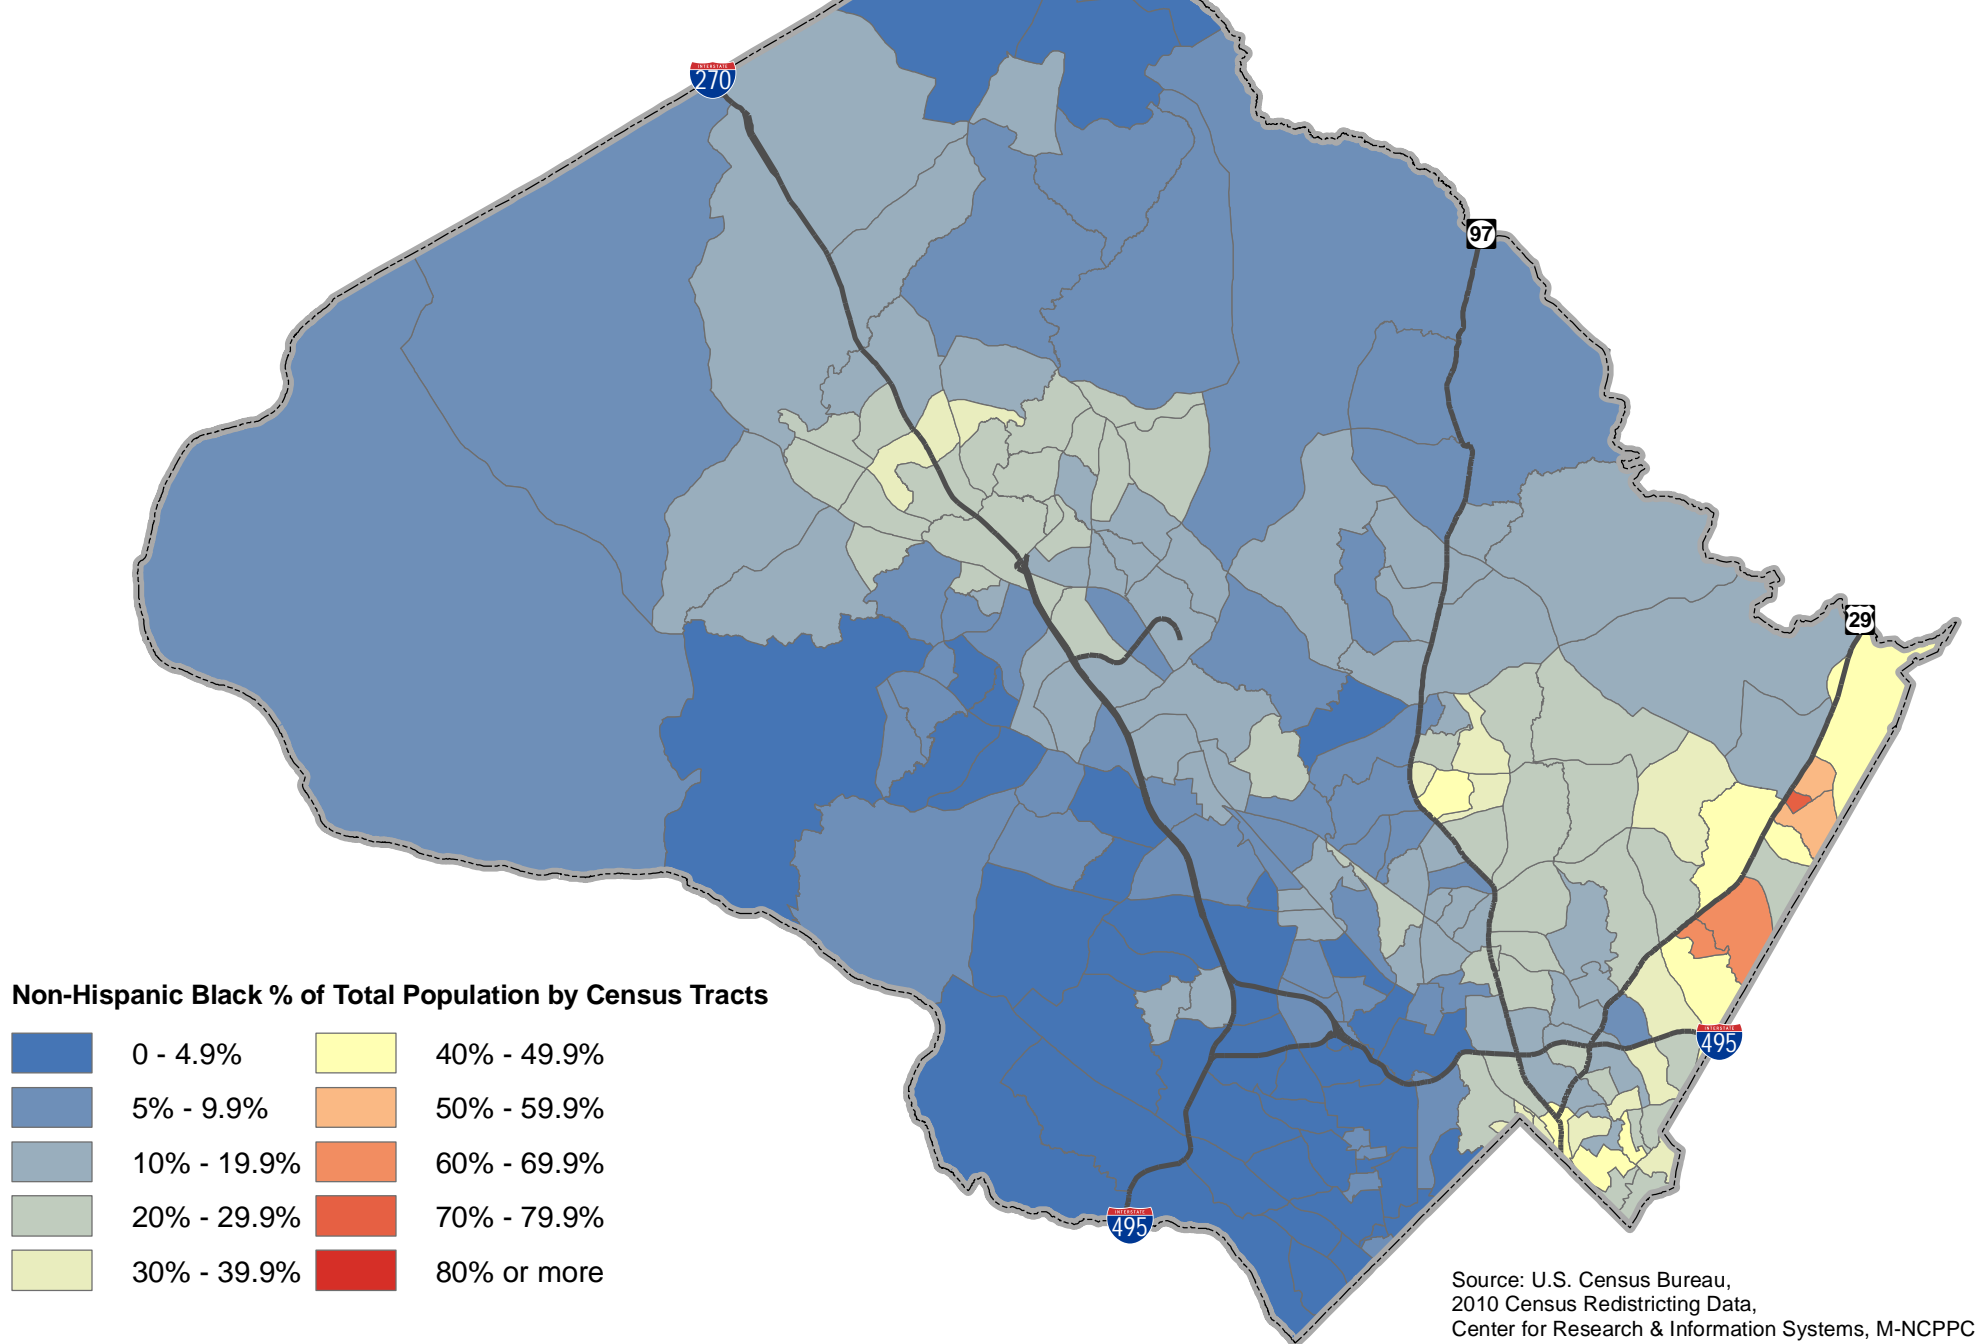

Hispanic Population: 2010

by Census Tracts
Montgomery County, MD

Source: U.S. Census Bureau,
2010 Census Redistricting Data,
Center for Research & Information Systems, M-NCPPC

Non-Hispanic Asian Population: 2010

by Census Tracts
Montgomery County, MD

Source: U.S. Census Bureau,
2010 Census Redistricting Data,
Center for Research & Information Systems, M-NCPPC

Non-Hispanic Black Population: 2010

by Census Tracts
Montgomery County, MD

Non-Hispanic White Population: 2010

by Census Tracts
Montgomery County, MD

Non-Hispanic White % of Total Population by Census Tracts

0 - 4.9%	40% - 49.9%
5% - 9.9%	50% - 59.9%
10% - 19.9%	60% - 69.9%
20% - 29.9%	70% - 79.9%
30% - 39.9%	80% or more

Source: U.S. Census Bureau,
2010 Census Redistricting Data,
Center for Research & Information Systems, M-NCPPC