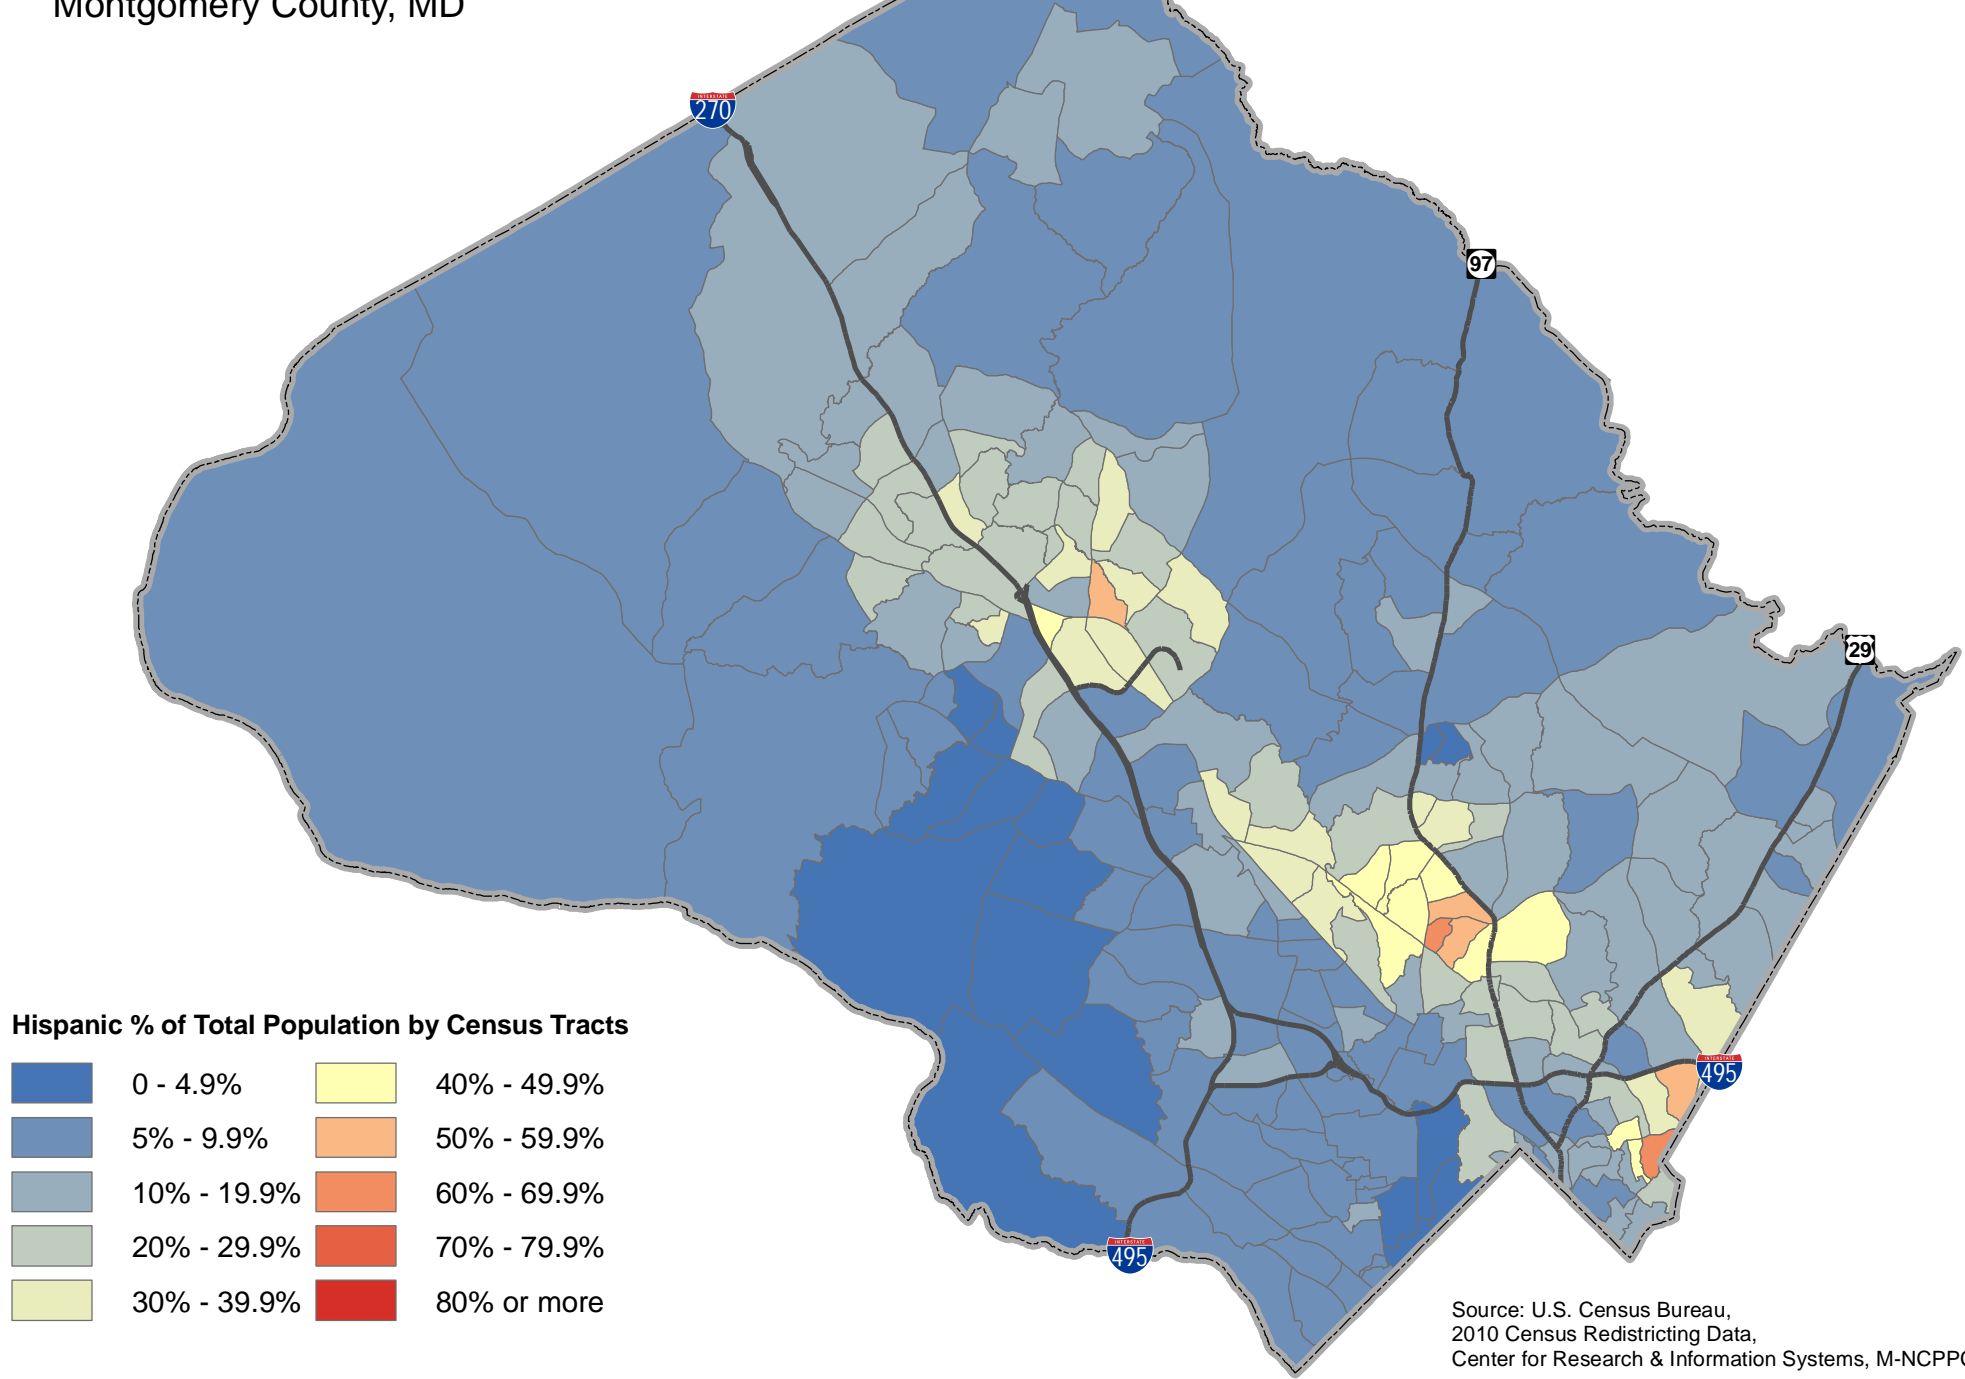

Hispanic Population: 2010

by Census Tracts
Montgomery County, MD

Source: U.S. Census Bureau,
2010 Census Redistricting Data,
Center for Research & Information Systems, M-NCPPC

Non-Hispanic Asian Population: 2010

by Census Tracts
Montgomery County, MD

Source: U.S. Census Bureau,
2010 Census Redistricting Data,
Center for Research & Information Systems, M-NCPPC

Non-Hispanic Black Population: 2010

by Census Tracts
Montgomery County, MD

Non-Hispanic White Population: 2010

by Census Tracts
Montgomery County, MD

Non-Hispanic White % of Total Population by Census Tracts

0 - 4.9%	40% - 49.9%
5% - 9.9%	50% - 59.9%
10% - 19.9%	60% - 69.9%
20% - 29.9%	70% - 79.9%
30% - 39.9%	80% or more

Source: U.S. Census Bureau,
2010 Census Redistricting Data,
Center for Research & Information Systems, M-NCPPC