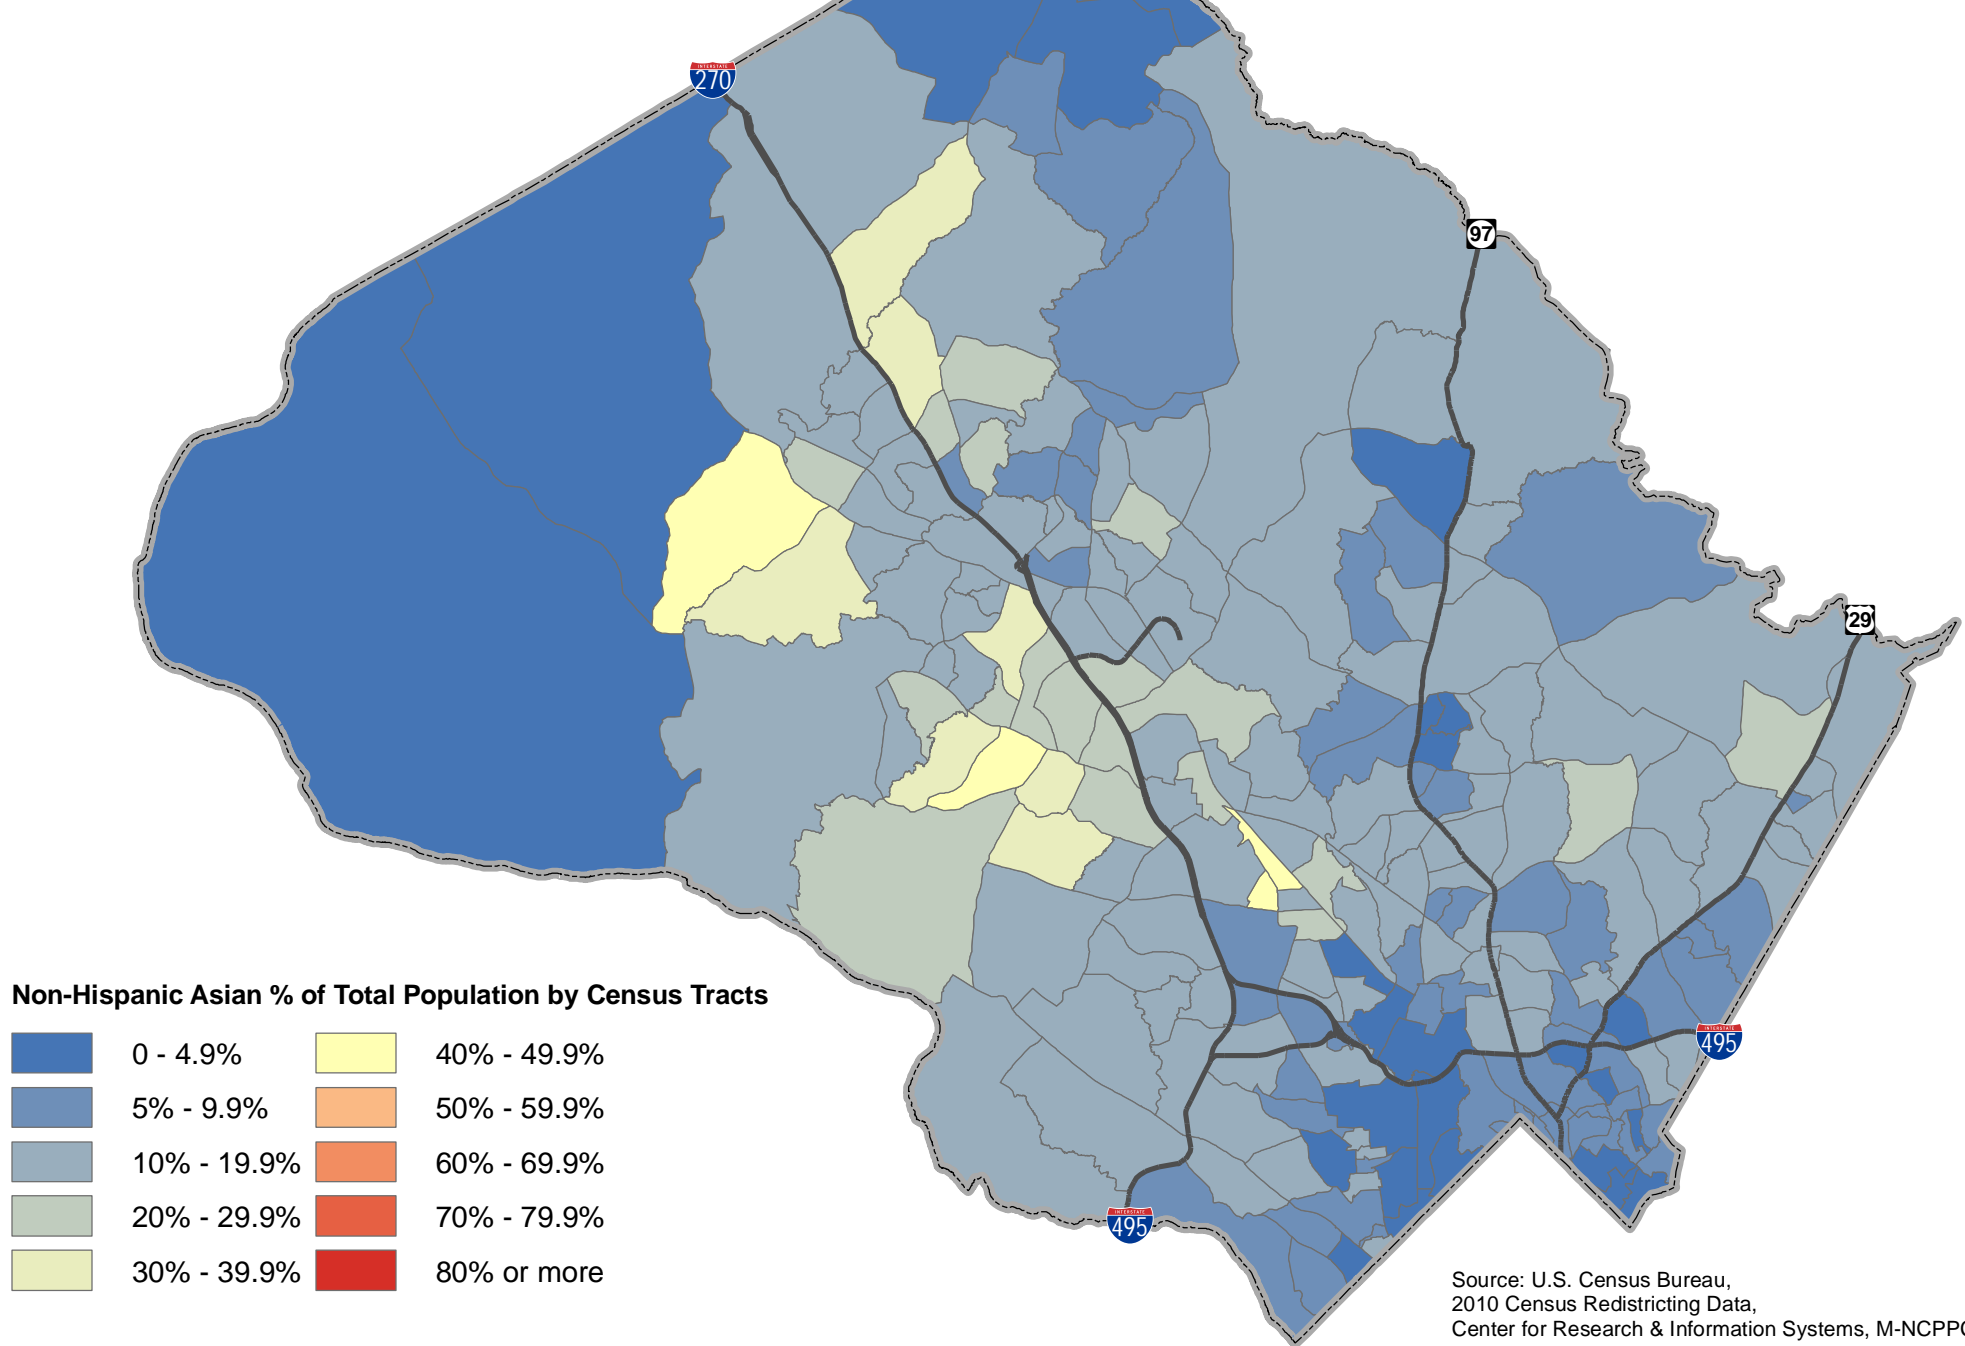

Hispanic Population: 2010

by Census Tracts
Montgomery County, MD

Source: U.S. Census Bureau,
2010 Census Redistricting Data,
Center for Research & Information Systems, M-NCPPC

Non-Hispanic Asian Population: 2010

by Census Tracts
Montgomery County, MD

Source: U.S. Census Bureau,
2010 Census Redistricting Data,
Center for Research & Information Systems, M-NCPPC

Non-Hispanic Black Population: 2010

by Census Tracts
Montgomery County, MD

Non-Hispanic White Population: 2010

by Census Tracts
Montgomery County, MD

Non-Hispanic White % of Total Population by Census Tracts

0 - 4.9%	40% - 49.9%
5% - 9.9%	50% - 59.9%
10% - 19.9%	60% - 69.9%
20% - 29.9%	70% - 79.9%
30% - 39.9%	80% or more

Source: U.S. Census Bureau,
2010 Census Redistricting Data,
Center for Research & Information Systems, M-NCPPC