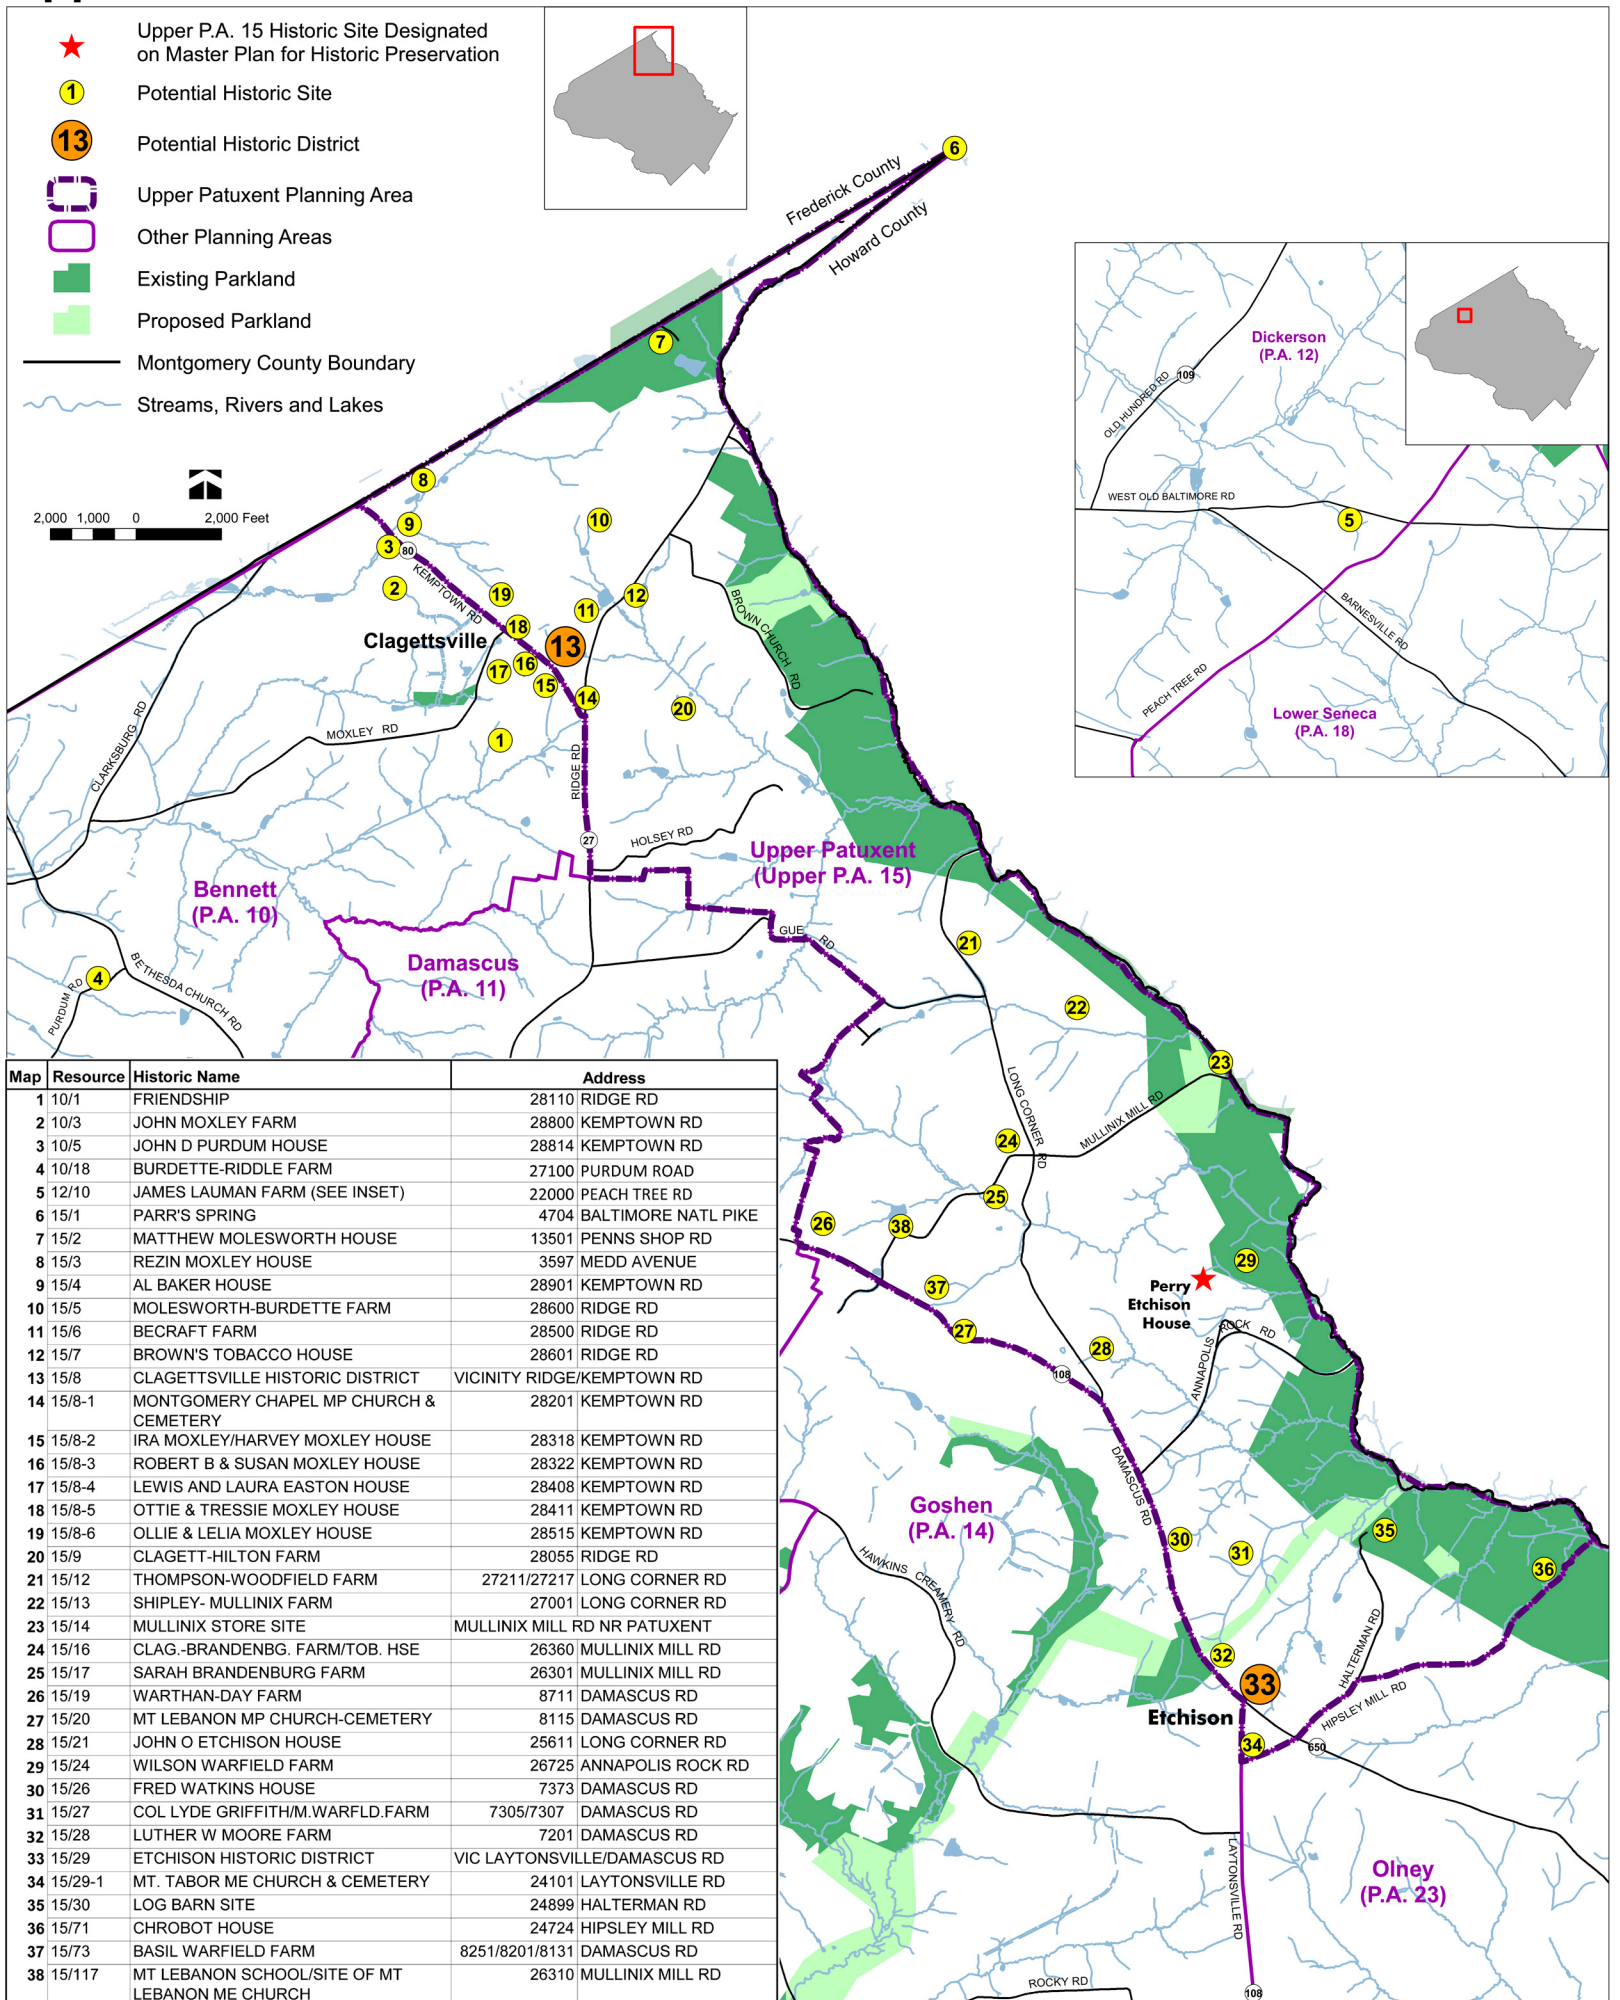

# Upper Patuxent Area Historic Resources

Map	Resource	Historic Name	Address
1	10/1	FRIENDSHIP	28110 RIDGE RD
2	10/3	JOHN MOXLEY FARM	28800 KEMPTOWN RD
3	10/5	JOHN D PURDUM HOUSE	28814 KEMPTOWN RD
4	10/18	BURDETTE-RIDDLE FARM	27100 PURDUM ROAD
5	12/10	JAMES LAUMAN FARM (SEE INSET)	22000 PEACH TREE RD
6	15/1	PARR'S SPRING	4704 BALTIMORE NATL PIKE
7	15/2	MATTHEW MOLESWORTH HOUSE	13501 PENNS SHOP RD
8	15/3	REZIN MOXLEY HOUSE	3597 MEDD AVENUE
9	15/4	AL BAKER HOUSE	28901 KEMPTOWN RD
10	15/5	MOLESWORTH-BURDETTE FARM	28600 RIDGE RD
11	15/6	BECPRAFT FARM	28500 RIDGE RD
12	15/7	BROWN'S TOBACCO HOUSE	28601 RIDGE RD
13	15/8	CLAGETTSTVILLE HISTORIC DISTRICT	VICINITY RIDGE/KEMPTOWN RD
14	15/8-1	MONTGOMERY CHAPEL MP CHURCH & CEMETERY	28201 KEMPTOWN RD
15	15/8-2	IRA MOXLEY/HARVEY MOXLEY HOUSE	28318 KEMPTOWN RD
16	15/8-3	ROBERT B & SUSAN MOXLEY HOUSE	28322 KEMPTOWN RD
17	15/8-4	LEWIS AND LAURA EASTON HOUSE	28408 KEMPTOWN RD
18	15/8-5	OTTIE & TRESSIE MOXLEY HOUSE	28411 KEMPTOWN RD
19	15/8-6	OLLIE & LELIA MOXLEY HOUSE	28515 KEMPTOWN RD
20	15/9	CLAGETT-HILTON FARM	28055 RIDGE RD
21	15/12	THOMPSON-WOODFIELD FARM	27211/27217 LONG CORNER RD
22	15/13	SHIPLEY- MULLINIX FARM	27001 LONG CORNER RD
23	15/14	MULLINIX STORE SITE	MULLINIX MILL RD NR PATUXENT
24	15/16	CLAG.-BRANDENBG. FARM/TOB. HSE	26360 MULLINIX MILL RD
25	15/17	SARAH BRANDENBURG FARM	26301 MULLINIX MILL RD
26	15/19	WARTHAN-DAY FARM	8711 DAMASCUS RD
27	15/20	MT LEBANON MP CHURCH-CEMETERY	8115 DAMASCUS RD
28	15/21	JOHN O ETCHISON HOUSE	25611 LONG CORNER RD
29	15/24	WILSON WARFIELD FARM	26725 ANNAPOLIS ROCK RD
30	15/26	FRED WATKINS HOUSE	7373 DAMASCUS RD
31	15/27	COL LYDE GRIFFITH/M. WARFLD.FARM	7305/7307 DAMASCUS RD
32	15/28	LUTHER W MOORE FARM	7201 DAMASCUS RD
33	15/29	ETCHISON HISTORIC DISTRICT	VIC LAYTONSVILLE/DAMASCUS RD
34	15/29-1	MT. TABOR ME CHURCH & CEMETERY	24101 LAYTONSVILLE RD
35	15/30	LOG BARN SITE	24899 HALTERMAN RD
36	15/71	CHROBOT HOUSE	24724 HIPSLEY MILL RD
37	15/73	BASIL WARFIELD FARM	8251/8201/8131 DAMASCUS RD
38	15/117	MT LEBANON SCHOOL/SITE OF MT LEBANON ME CHURCH	26310 MULLINIX MILL RD