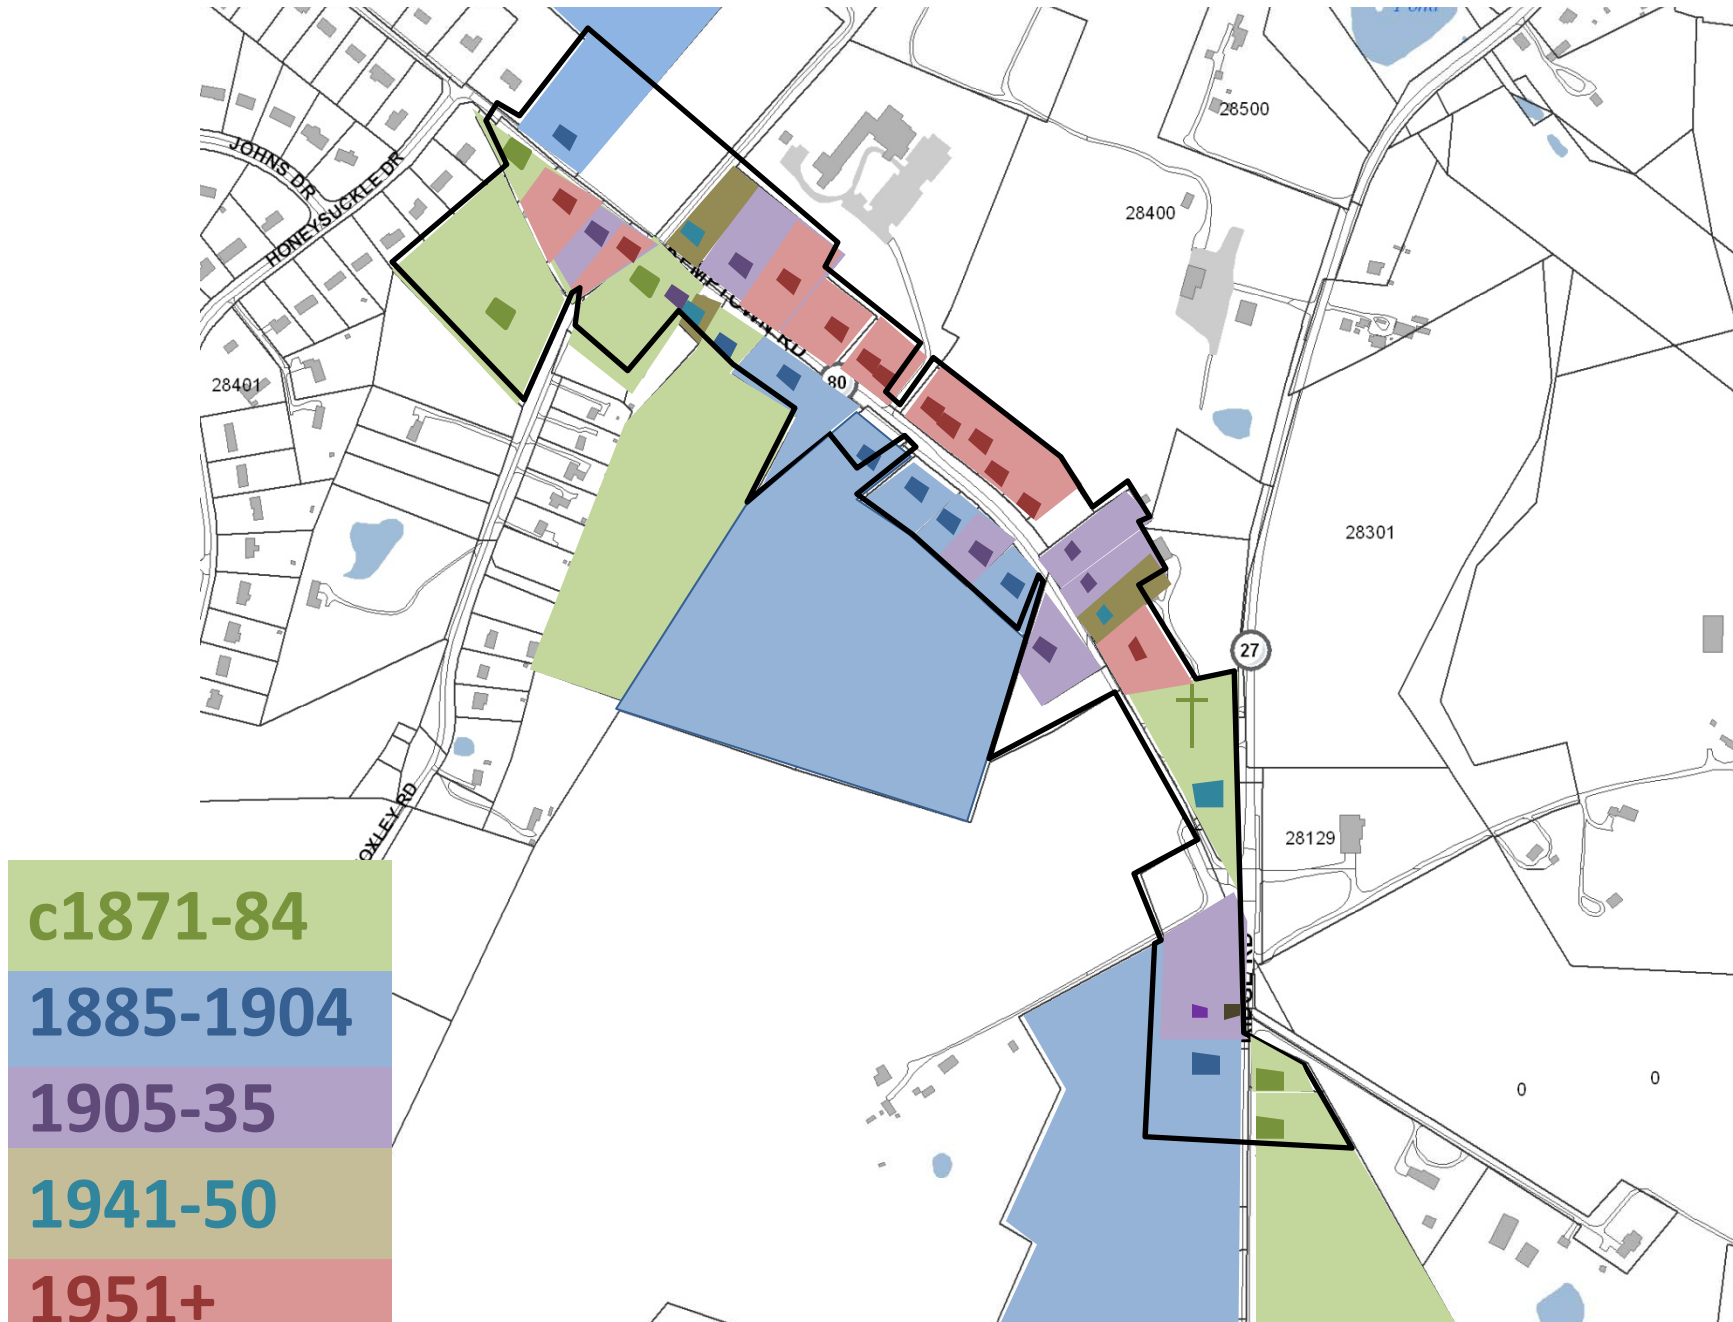

Marshall 1994

c1966 +

1909

15/29 ETCHISON Option 1

15/29 ETCHISON Option 1

15/29 ETCHISON Option 2

15/29 ETCHISON

15/29 ETCHISON

OPTION 2

15/29 ETCHISON

OPTION 3

15/8 CLAGETTSVILLE Option 1

15/8 CLAGETTSVILLE Option 2

Harvey W Moxley Store (c1908-15)
28314 Kemptown Road

Willie B & Minnie Moxley Store (c1925)
28416 Kemptown Road

ETCHISON c1935

First Lutheran Church, Westfield, Mass.
SUNDAY WORSHIP TEN FIVE
AND AM
WITH SUNDAY SCHOOL
WELCOME
WEDNESDAY 7:30 PM
ALL ARE WELCOME

15/29 ETCHISON