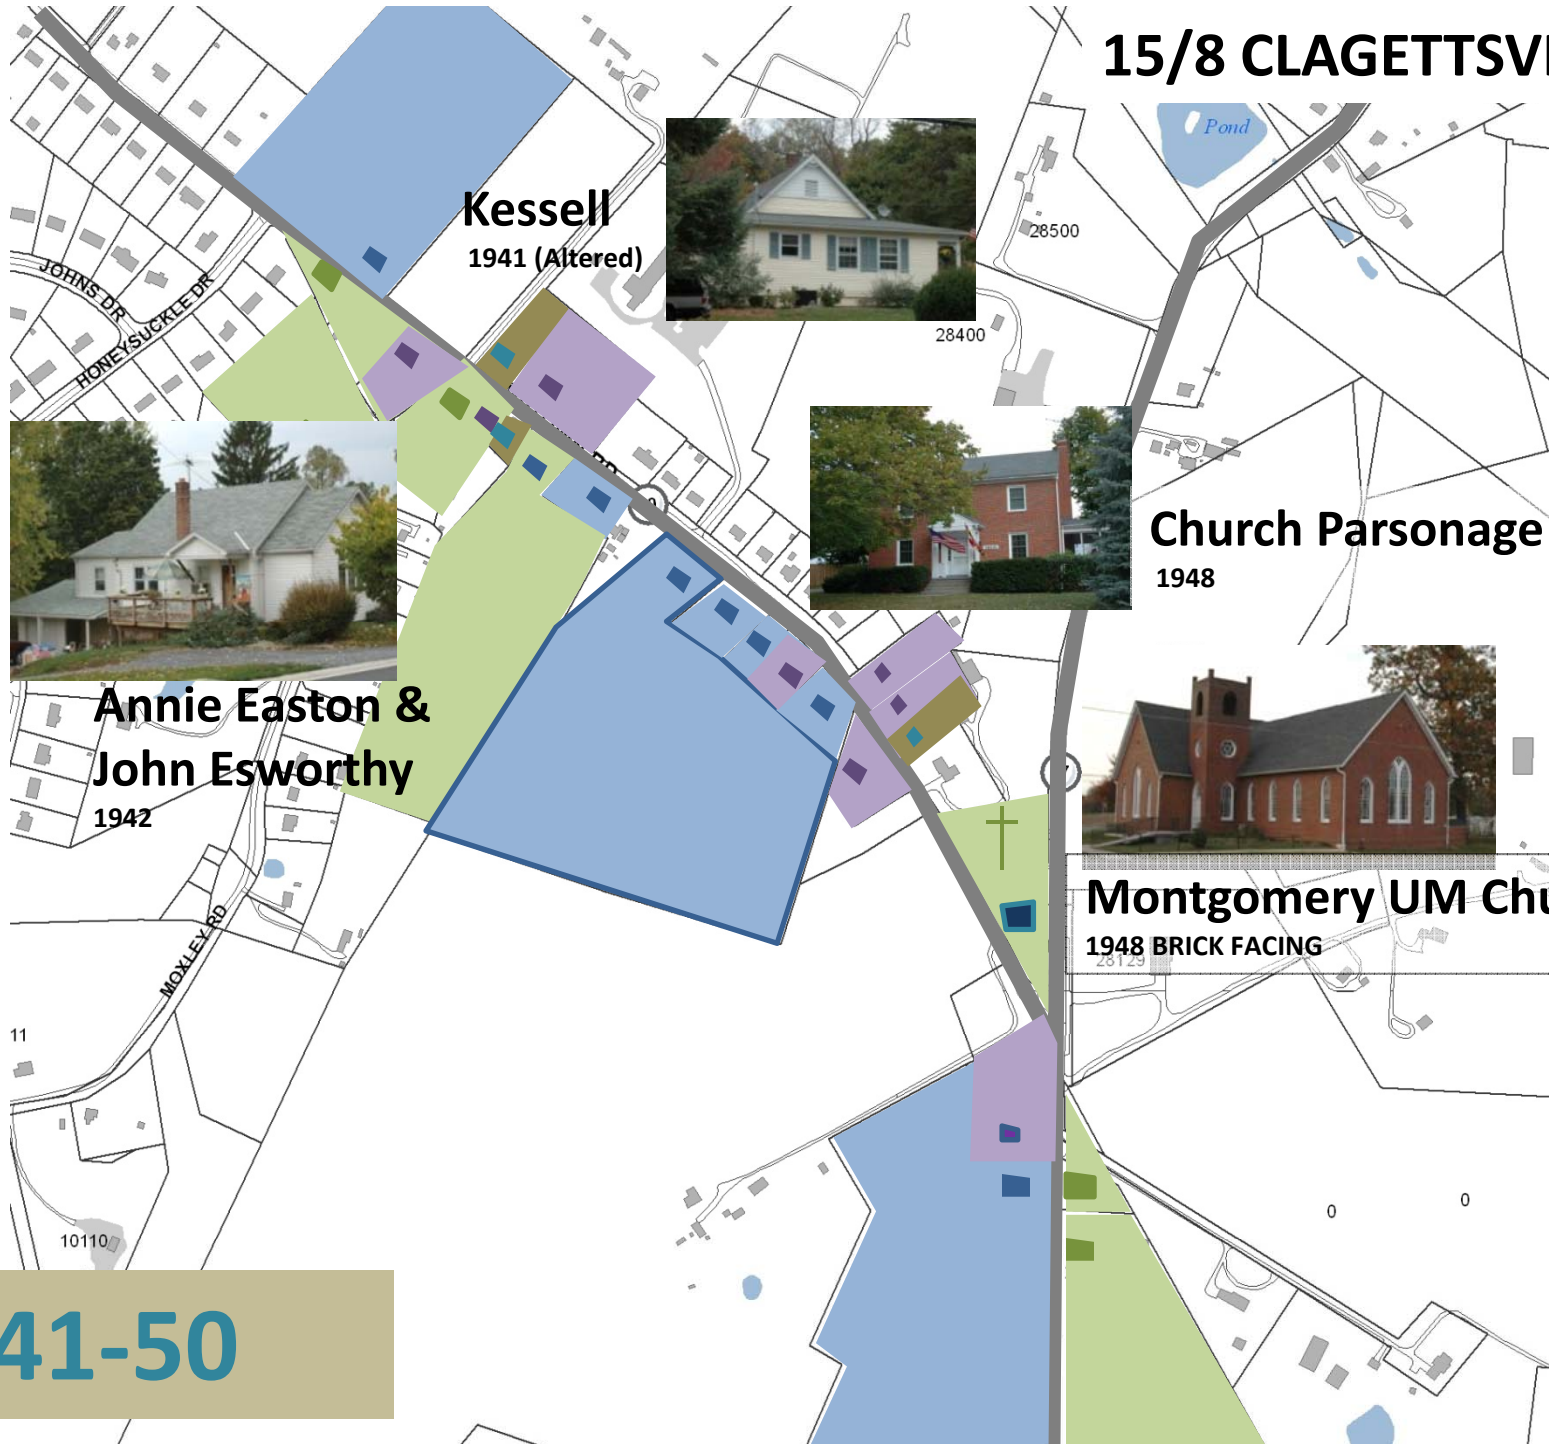

MOXLEY RD

1905

c1905-35

**Ilda Moxley &
Wm Cornelius
Moxley**
1930

**Montgomery Methodist
Mtg Hall**
1916

1929

H Deets Warfield
1919 SERVICE STATION

15/8 CLAGETTSVILLE