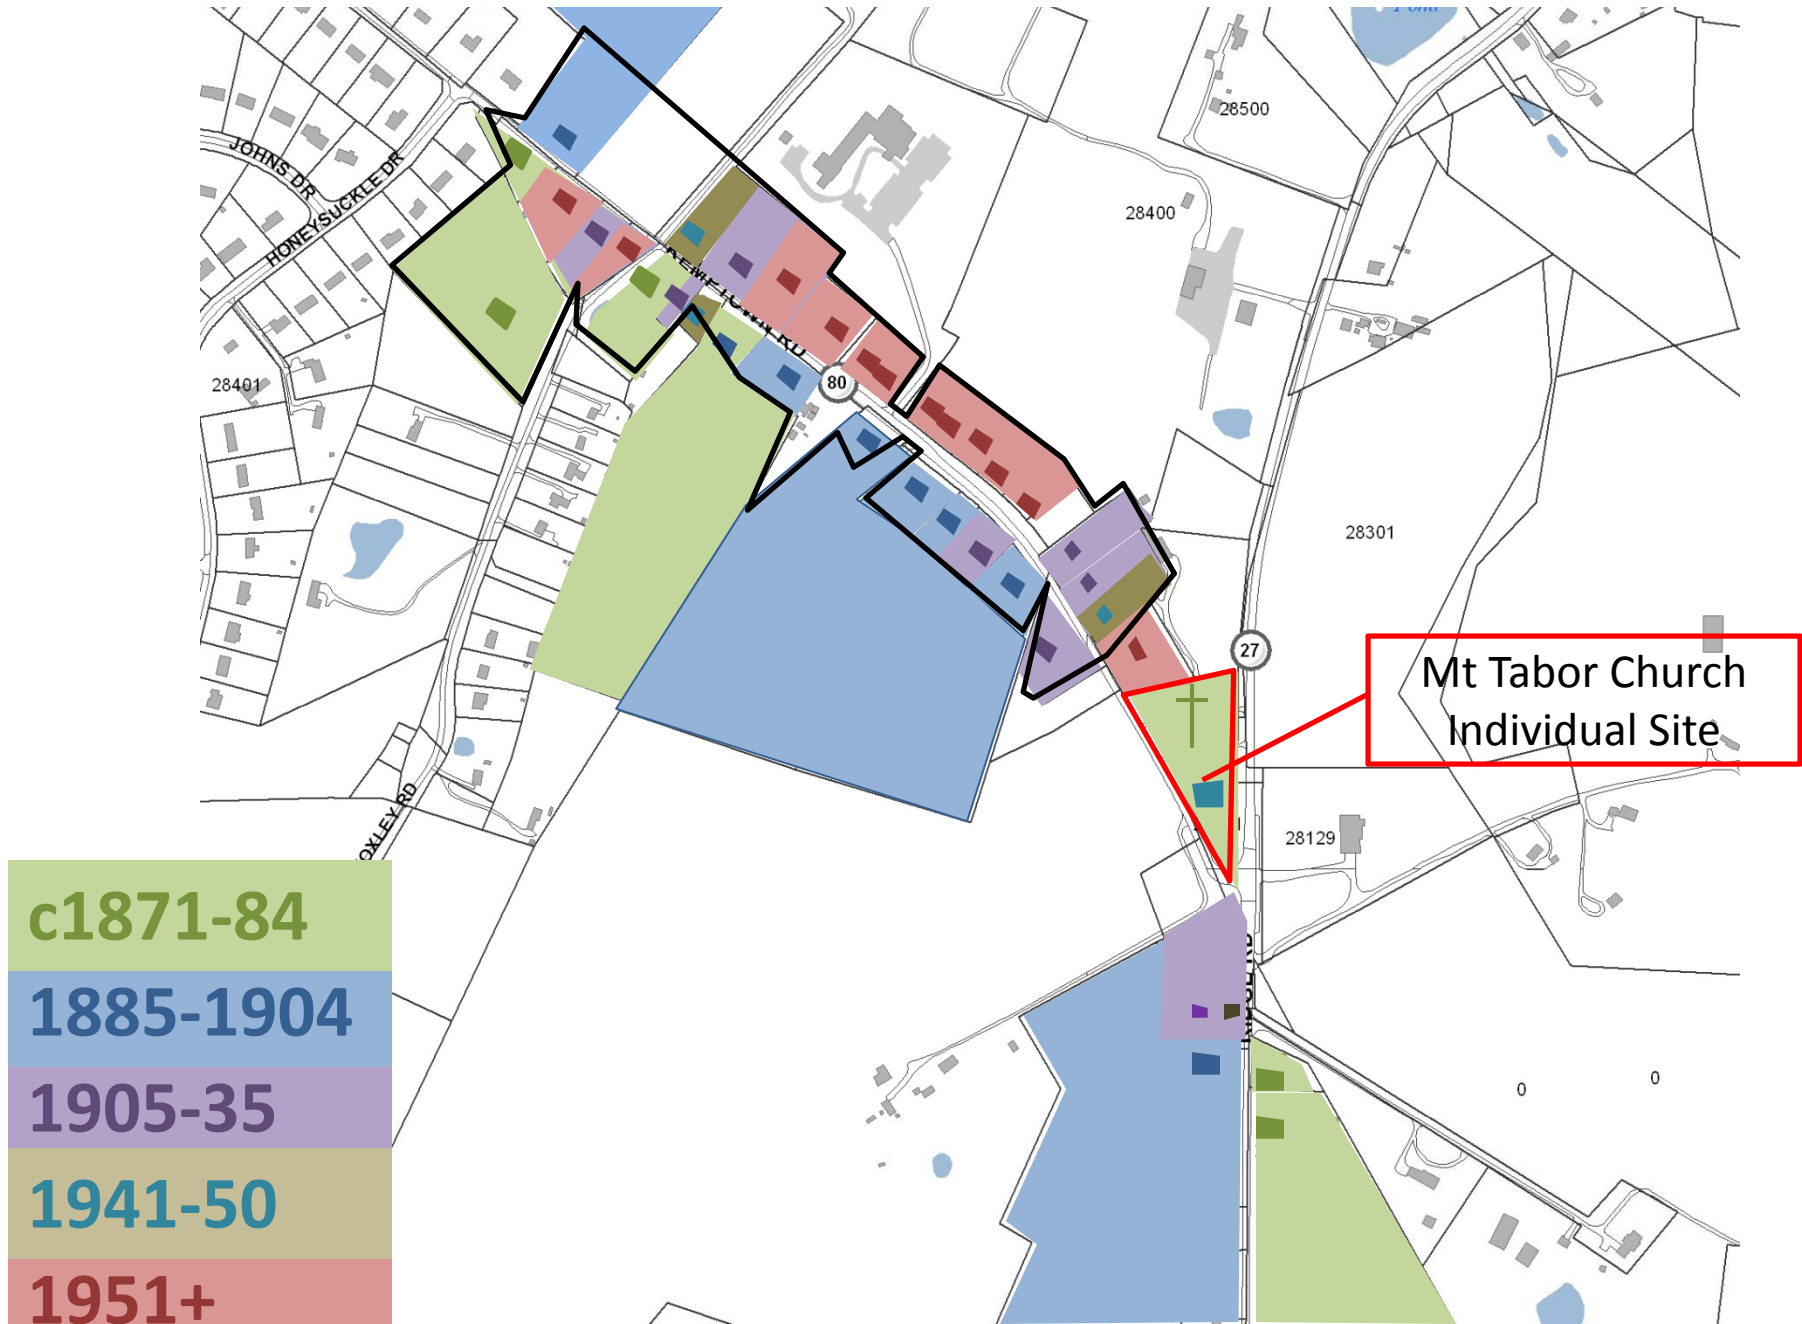

OPTION 2

15/29 ETCHISON

OPTION 3

15/8 CLAGETTSVILLE Option 1

15/8 CLAGETTSVILLE Option 2

Harvey W Moxley Store (c1908-15)
28314 Kemptown Road

Willie B & Minnie Moxley Store (c1925)
28416 Kemptown Road

ETCHISON c1935