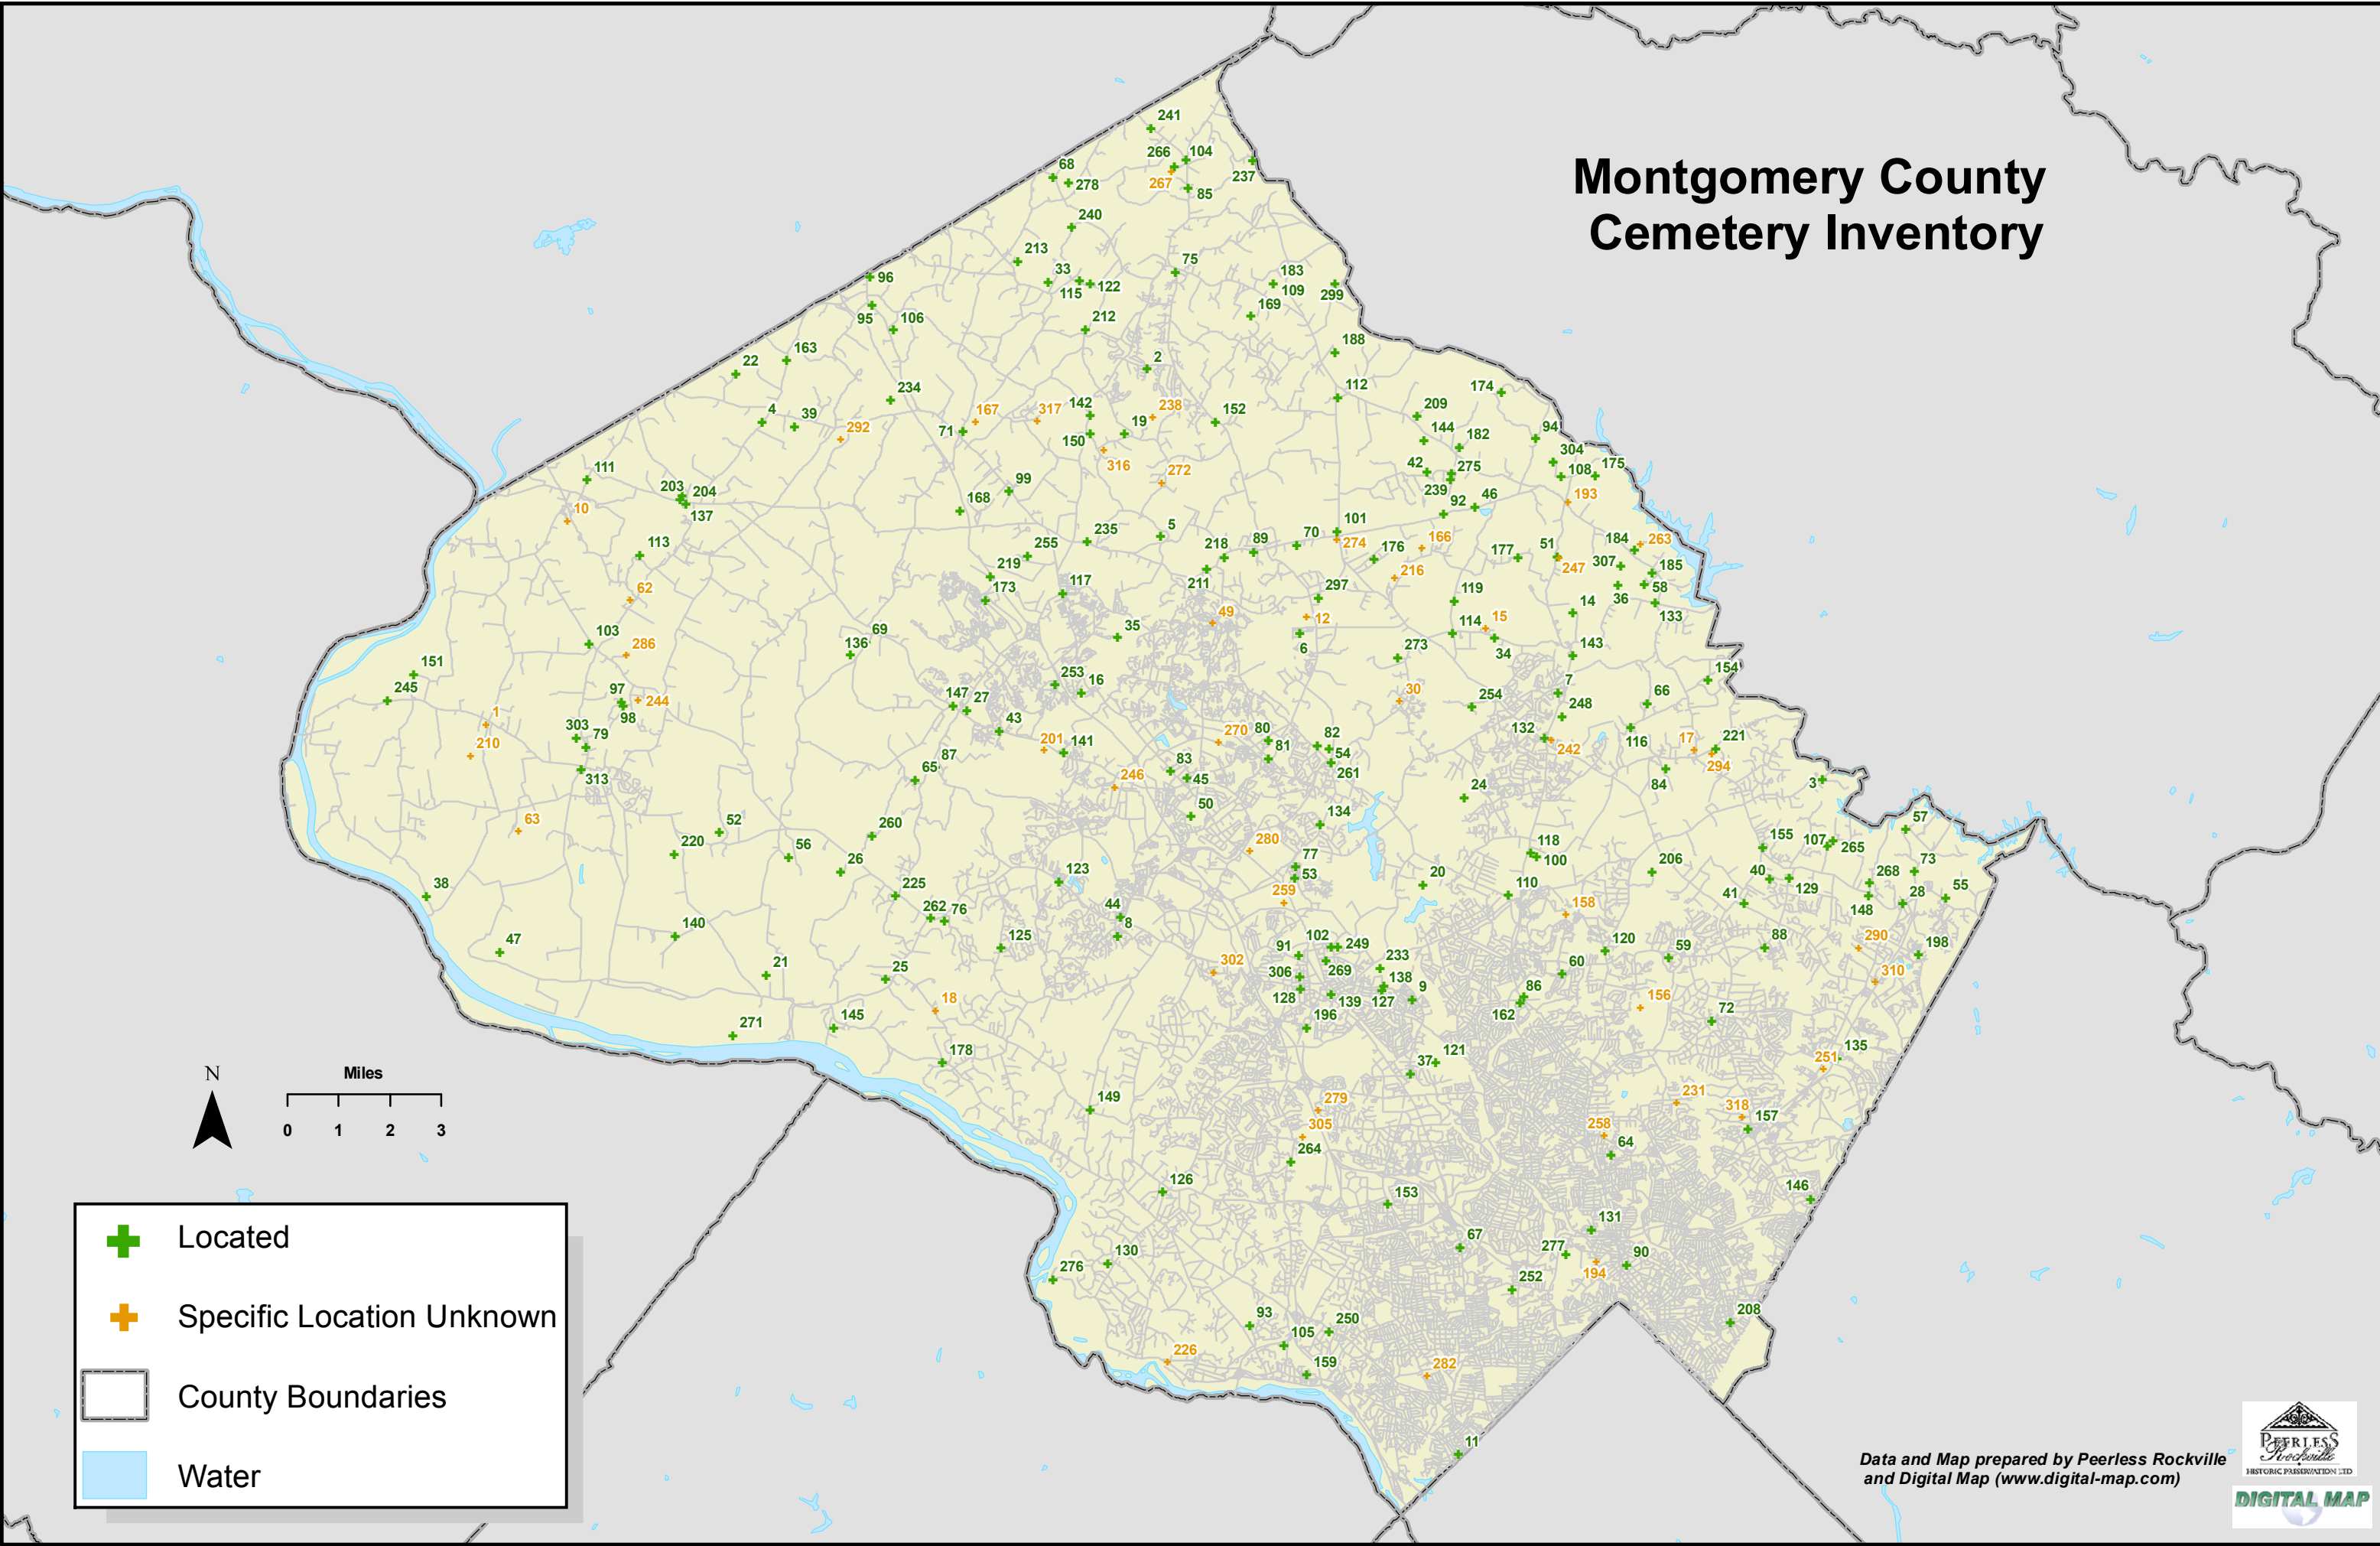

# Montgomery County Cemetery Inventory

-  Located
-  Specific Location Unknown
-  County Boundaries
-  Water

Data and Map prepared by Peerless Rockville and Digital Map ([www.digital-map.com](http://www.digital-map.com))