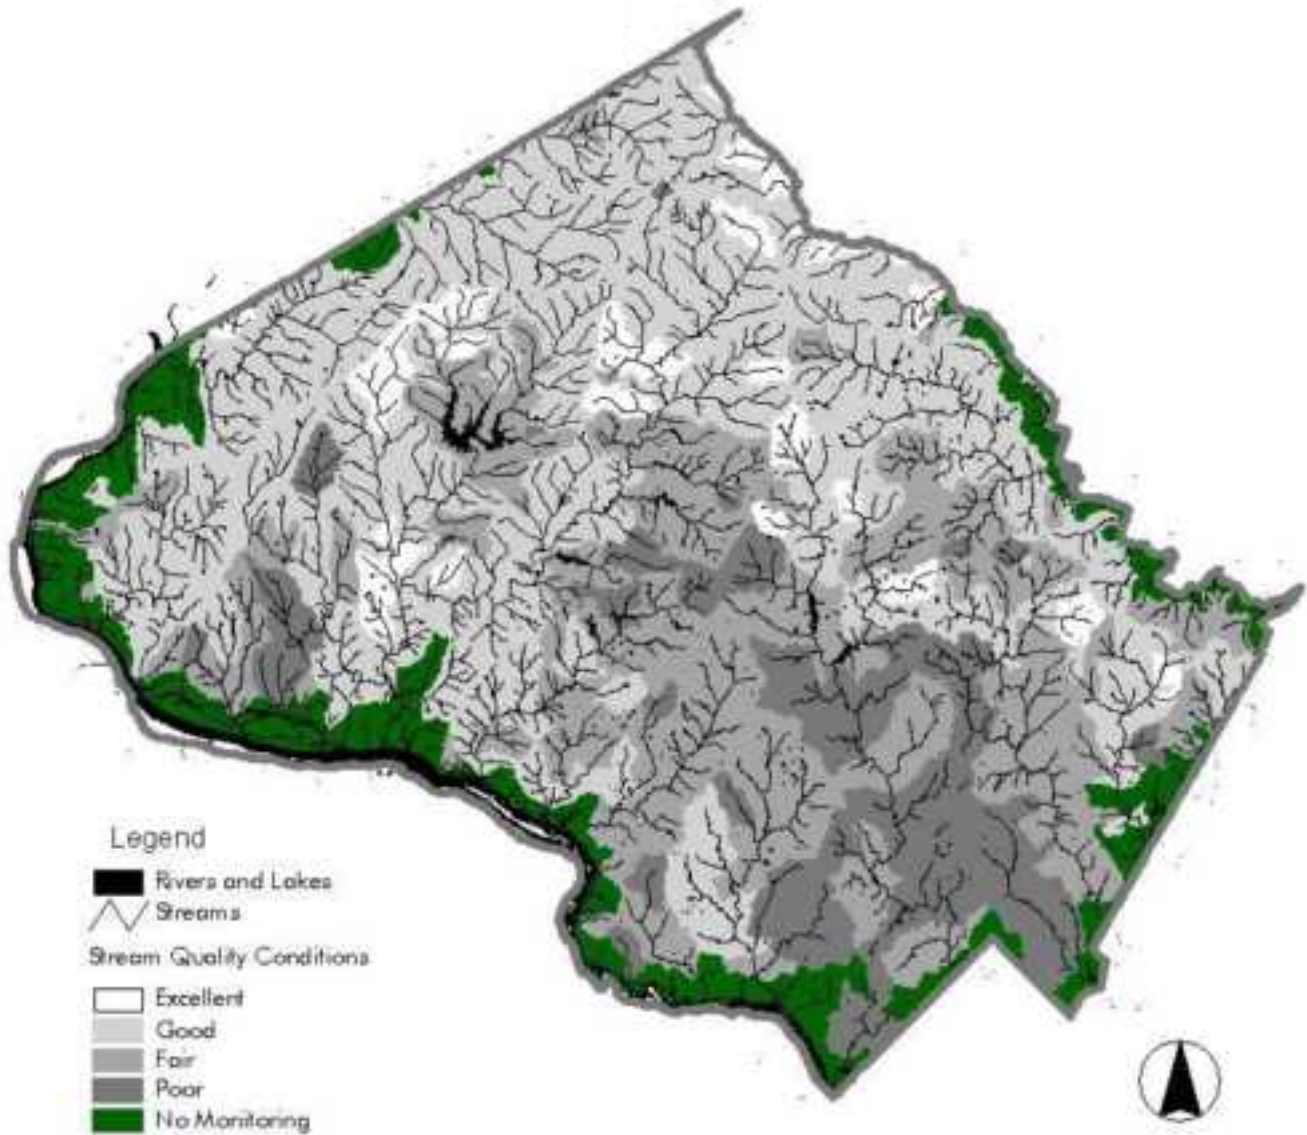

Stream Quality Conditions 1994 - 2000

Figure 7. Montgomery County Stream Quality Conditions 1994 – 2000
(Source: MCDEP, CSPA 2003 Update)