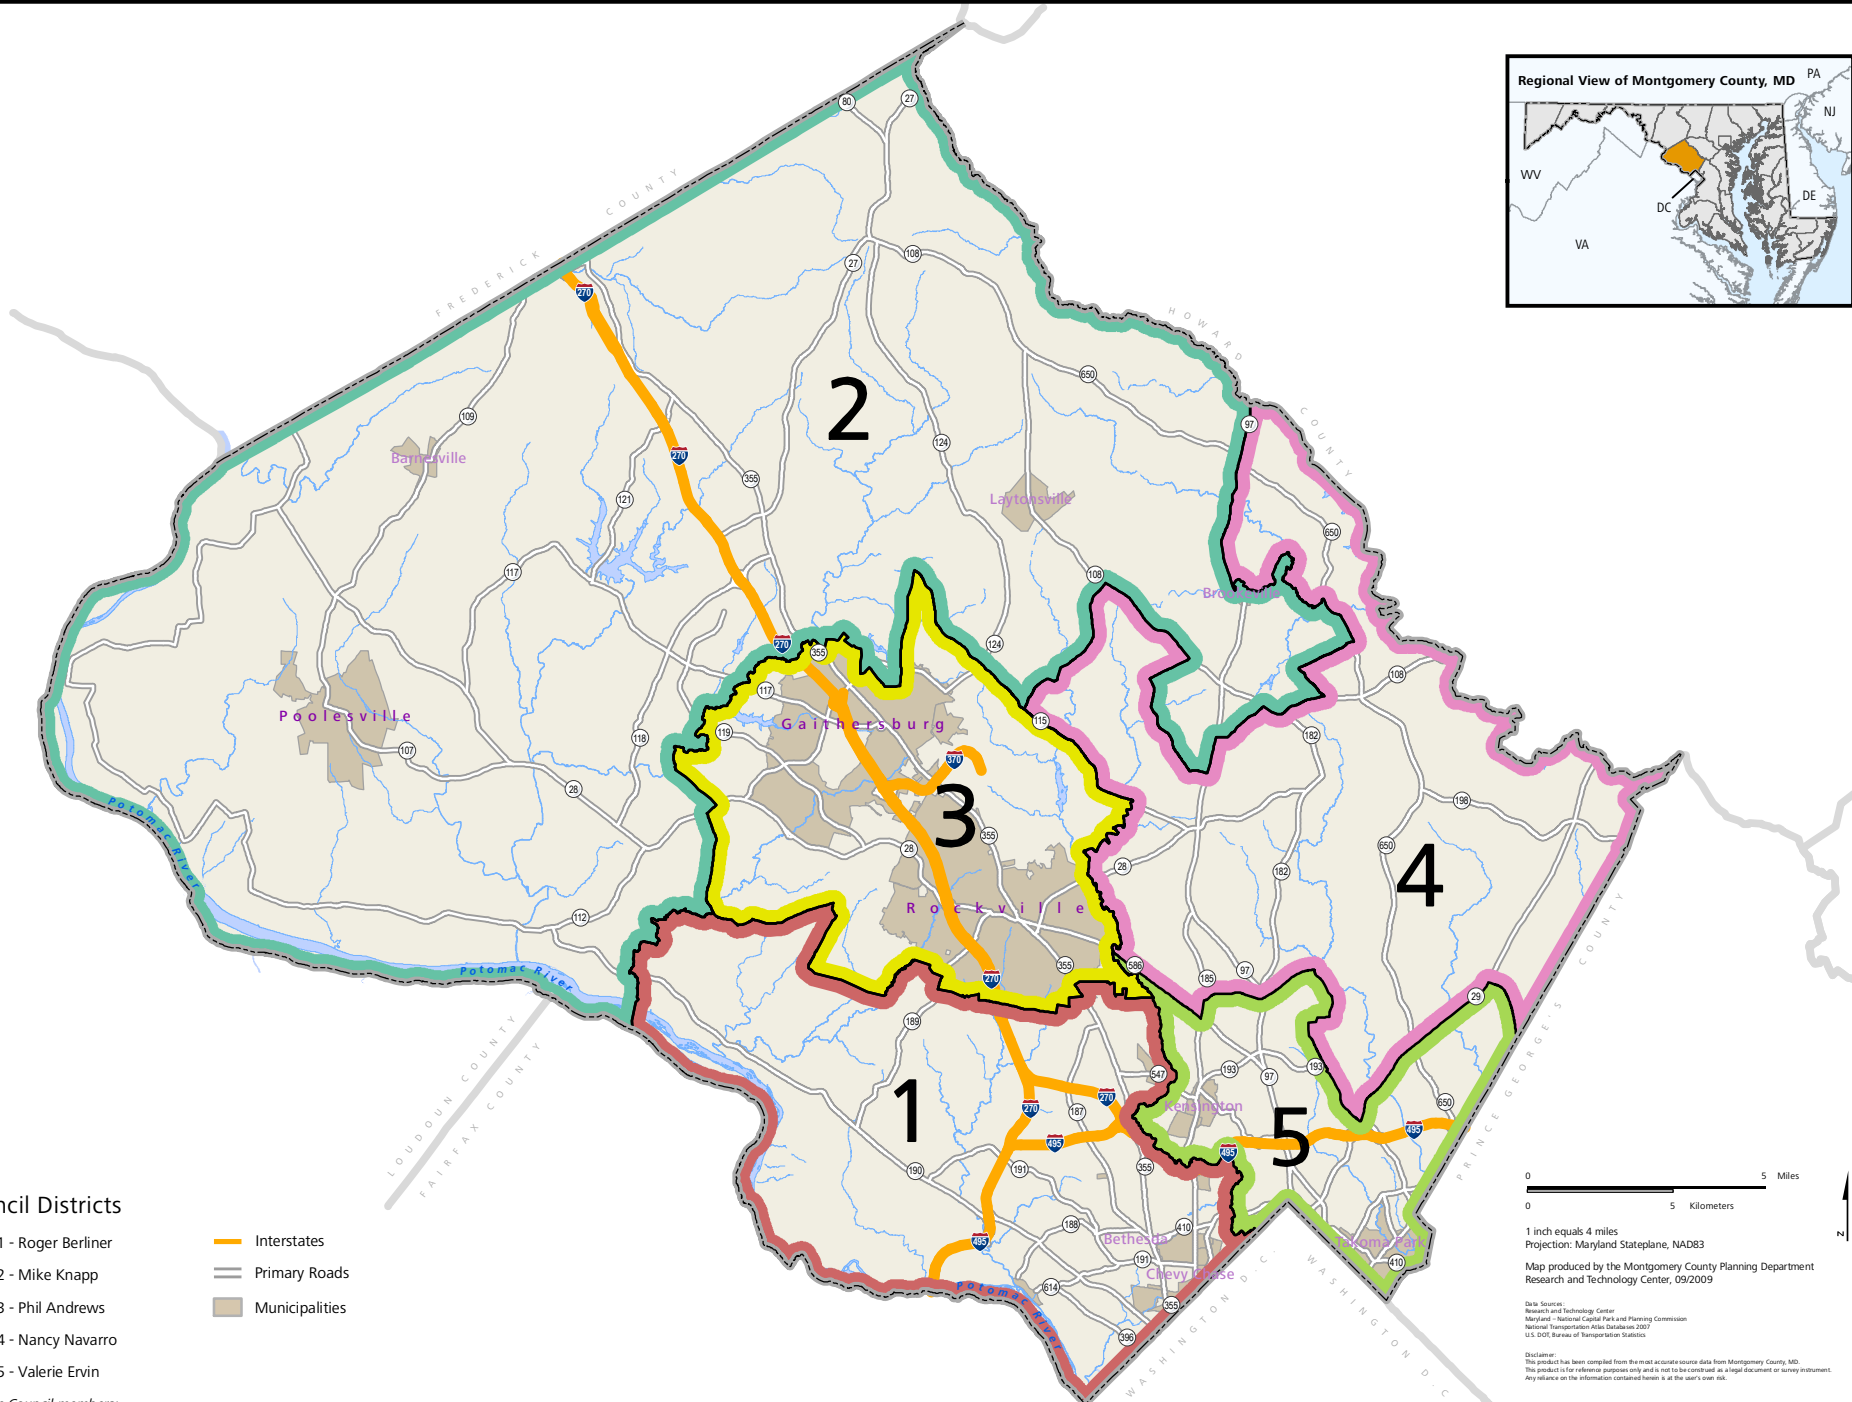

Council Districts - Montgomery County, MD

Council Districts

1. █ 1 - Roger Berliner
   - █ 2 - Mike Knapp
   - █ 3 - Phil Andrews
   - █ 4 - Nancy Navarro
   - █ 5 - Valerie Ervin
2. █ Interstates
   - █ Primary Roads
   - Municipalities

At-Large Council members:
Marc Elrich, Nancy Floreen, George Leventhal, and Duchy Trachtenberg

1 inch equals 4 miles
Projection: Maryland Stateplane, NAD83