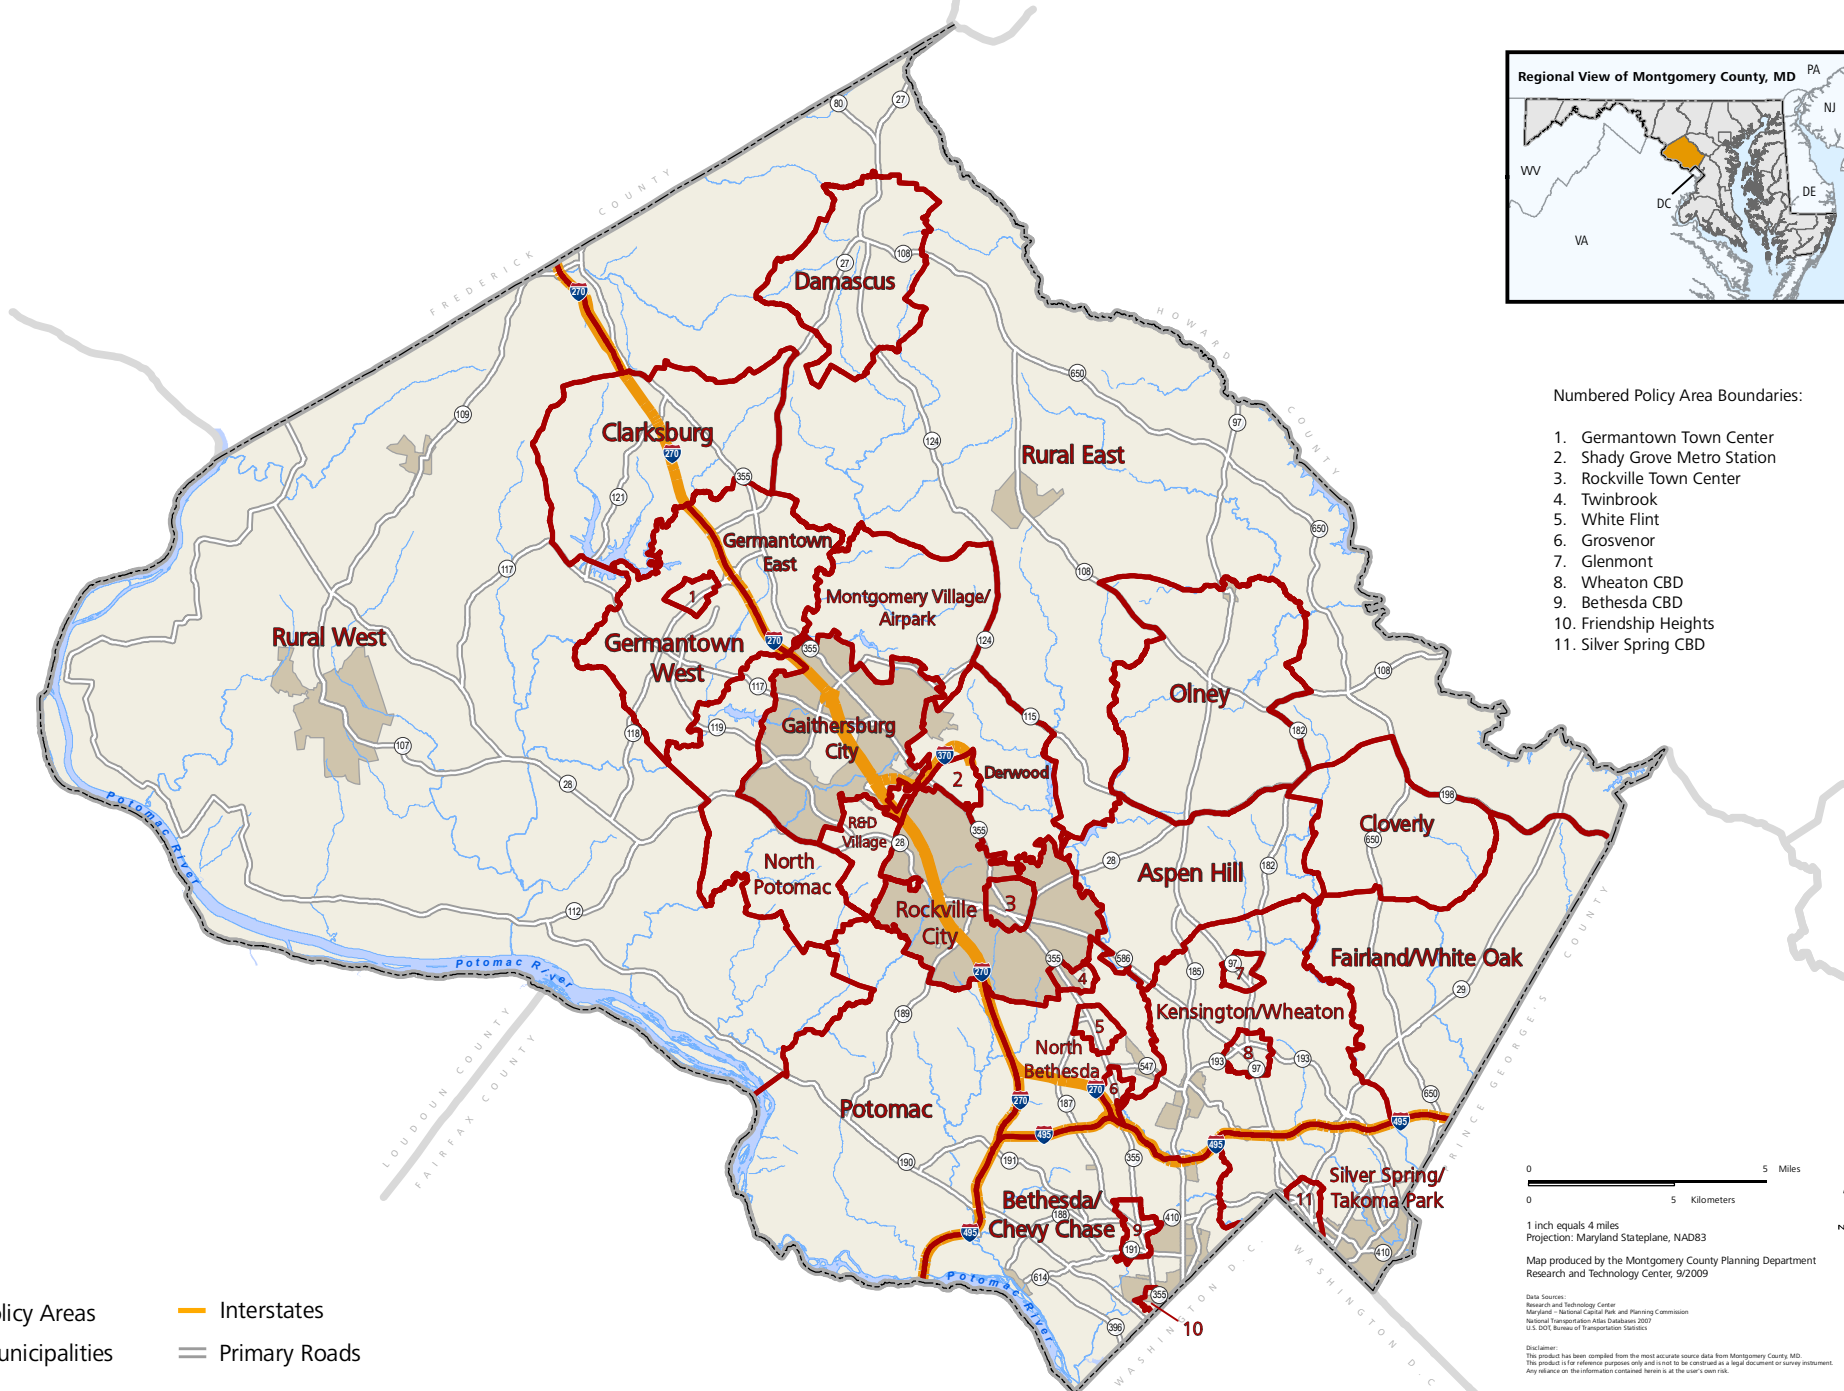

Policy Areas - Montgomery County, MD

Numbered Policy Area Boundaries:

1. Germantown Town Center
2. Shady Grove Metro Station
3. Rockville Town Center
4. Twinbrook
5. White Flint
6. Grosvenor
7. Glenmont
8. Wheaton CBD
9. Bethesda CBD
10. Friendship Heights
11. Silver Spring CBD

Policy Areas
 Municipalities
 Interstates
 Primary Roads

1 inch equals 4 miles
Projection: Maryland Stateplane, NAD83
Map produced by the Montgomery County Planning Department
Research and Technology Center, 9/2009