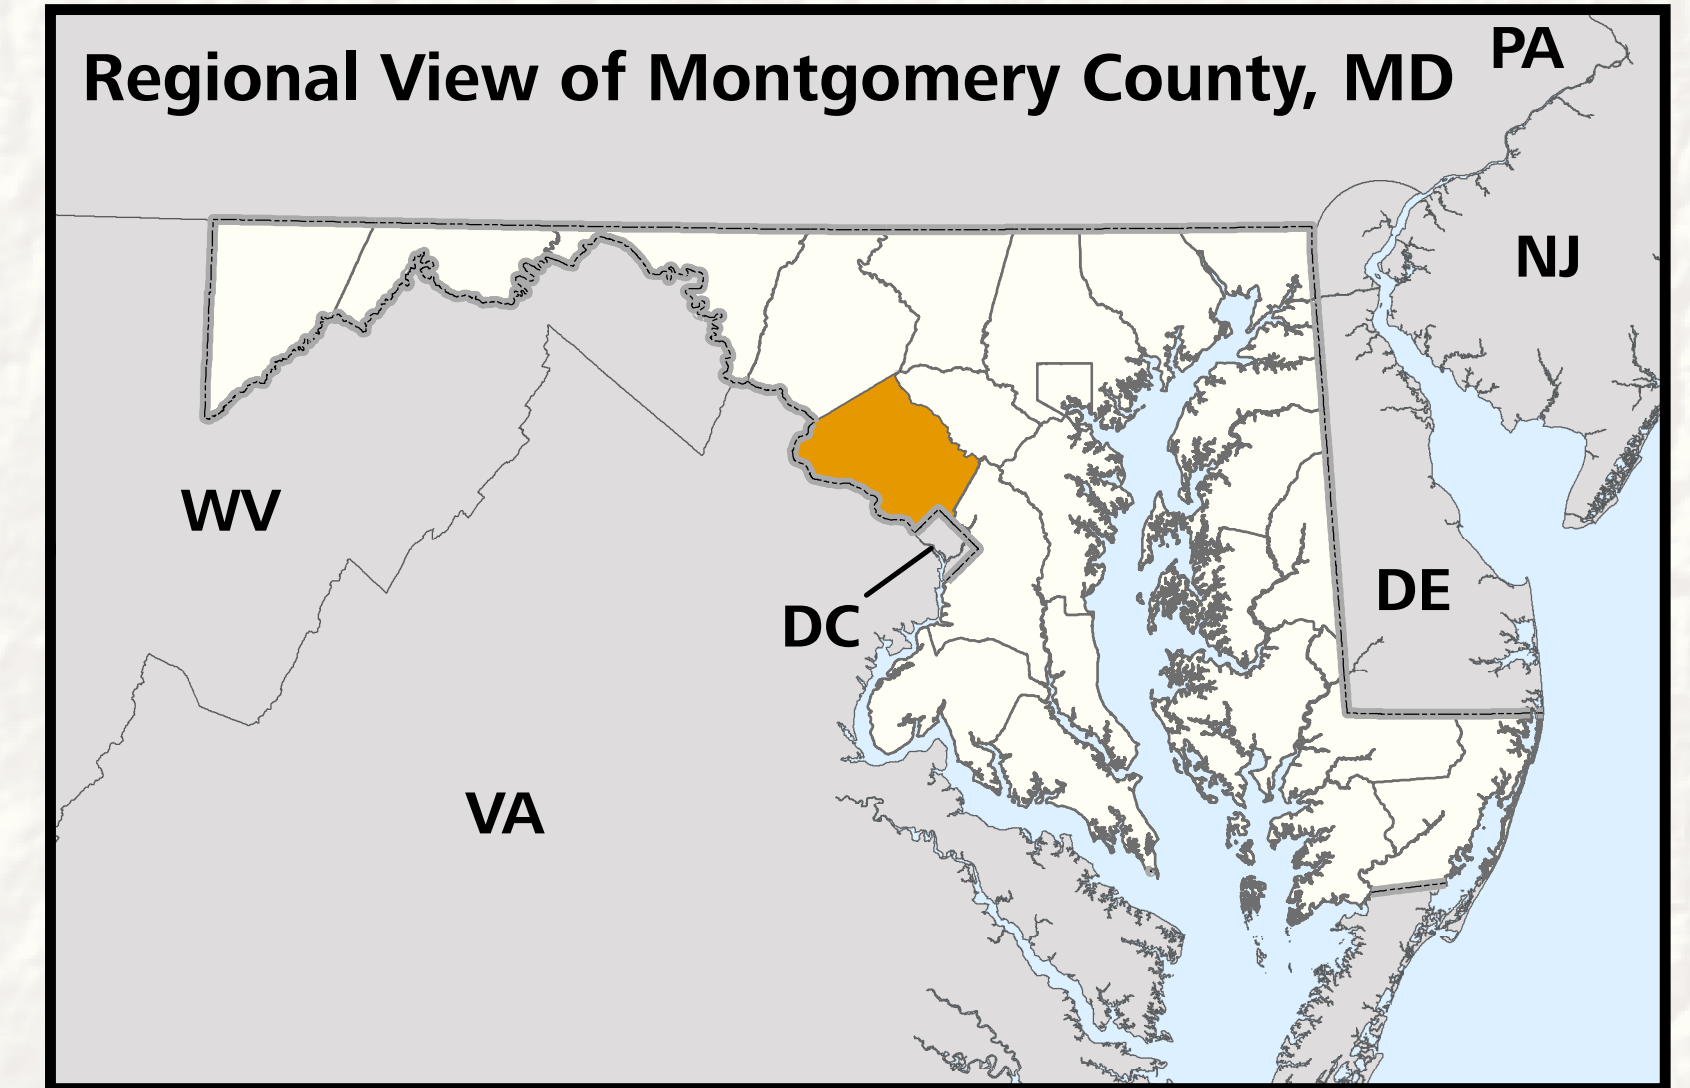

# Policy Areas - Montgomery County, MD

Numbered Policy Area Boundaries:

1. Germantown Town Center
2. Shady Grove Metro Station
3. Rockville Town Center
4. Twinbrook
5. White Flint
6. Grosvenor
7. Glenmont
8. Wheaton CBD
9. Bethesda CBD
10. Friendship Heights
11. Silver Spring CBD