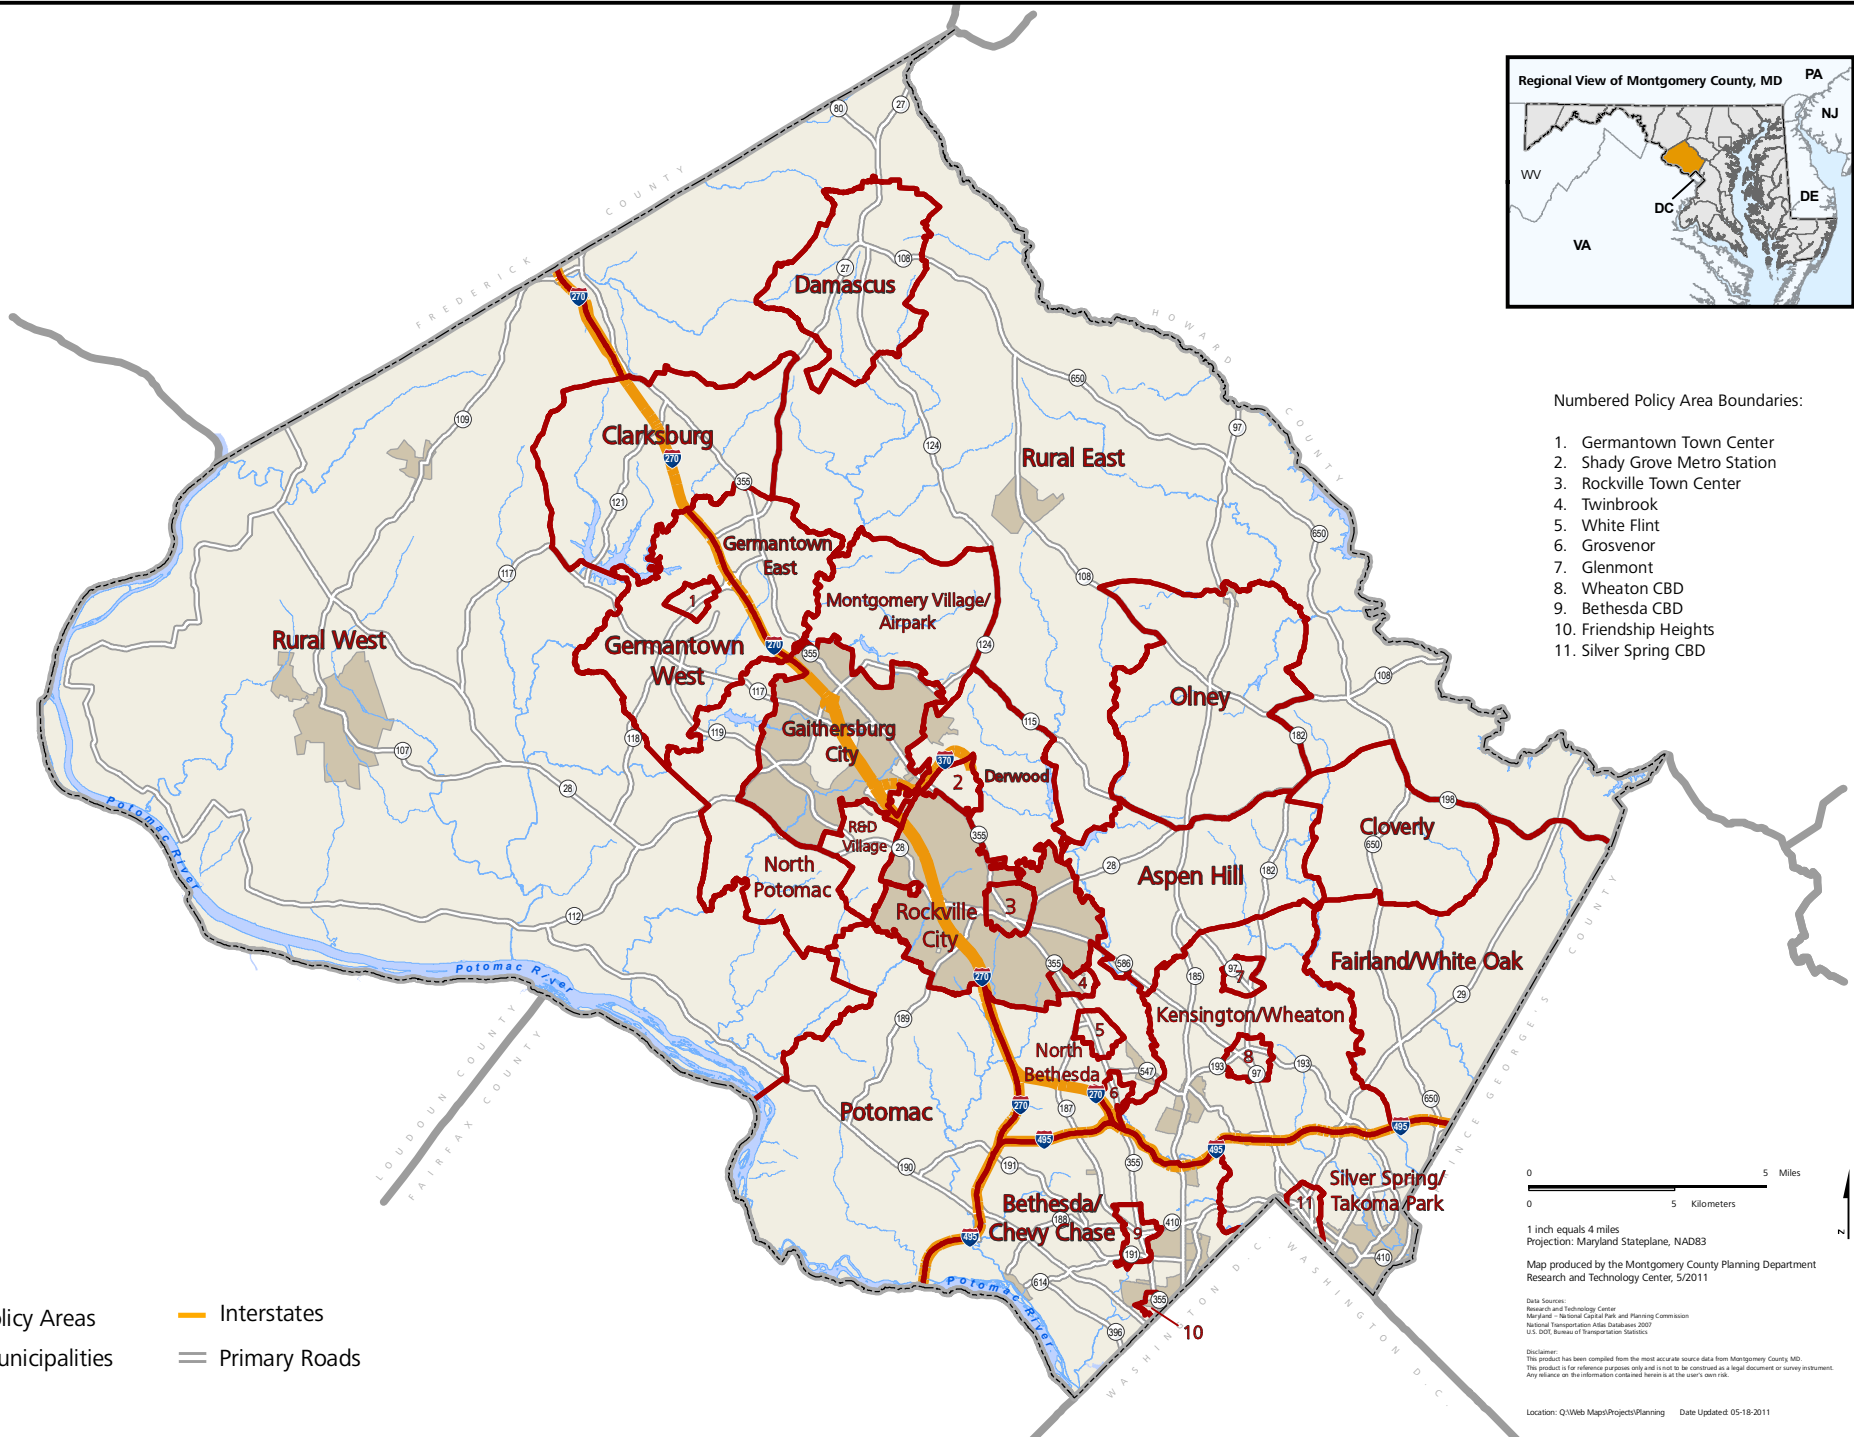

Policy Areas - Montgomery County, MD

Numbered Policy Area Boundaries:

1. Germantown Town Center
2. Shady Grove Metro Station
3. Rockville Town Center
4. Twinbrook
5. White Flint
6. Grosvenor
7. Glenmont
8. Wheaton CBD
9. Bethesda CBD
10. Friendship Heights
11. Silver Spring CBD

- Policy Areas
- Interstates
- Municipalities
- Primary Roads

0 5 Miles
0 5 Kilometers

1 inch equals 4 miles
Projection: Maryland Stateplane, NAD83

Map produced by the Montgomery County Planning Department Research and Technology Center, 5/2011