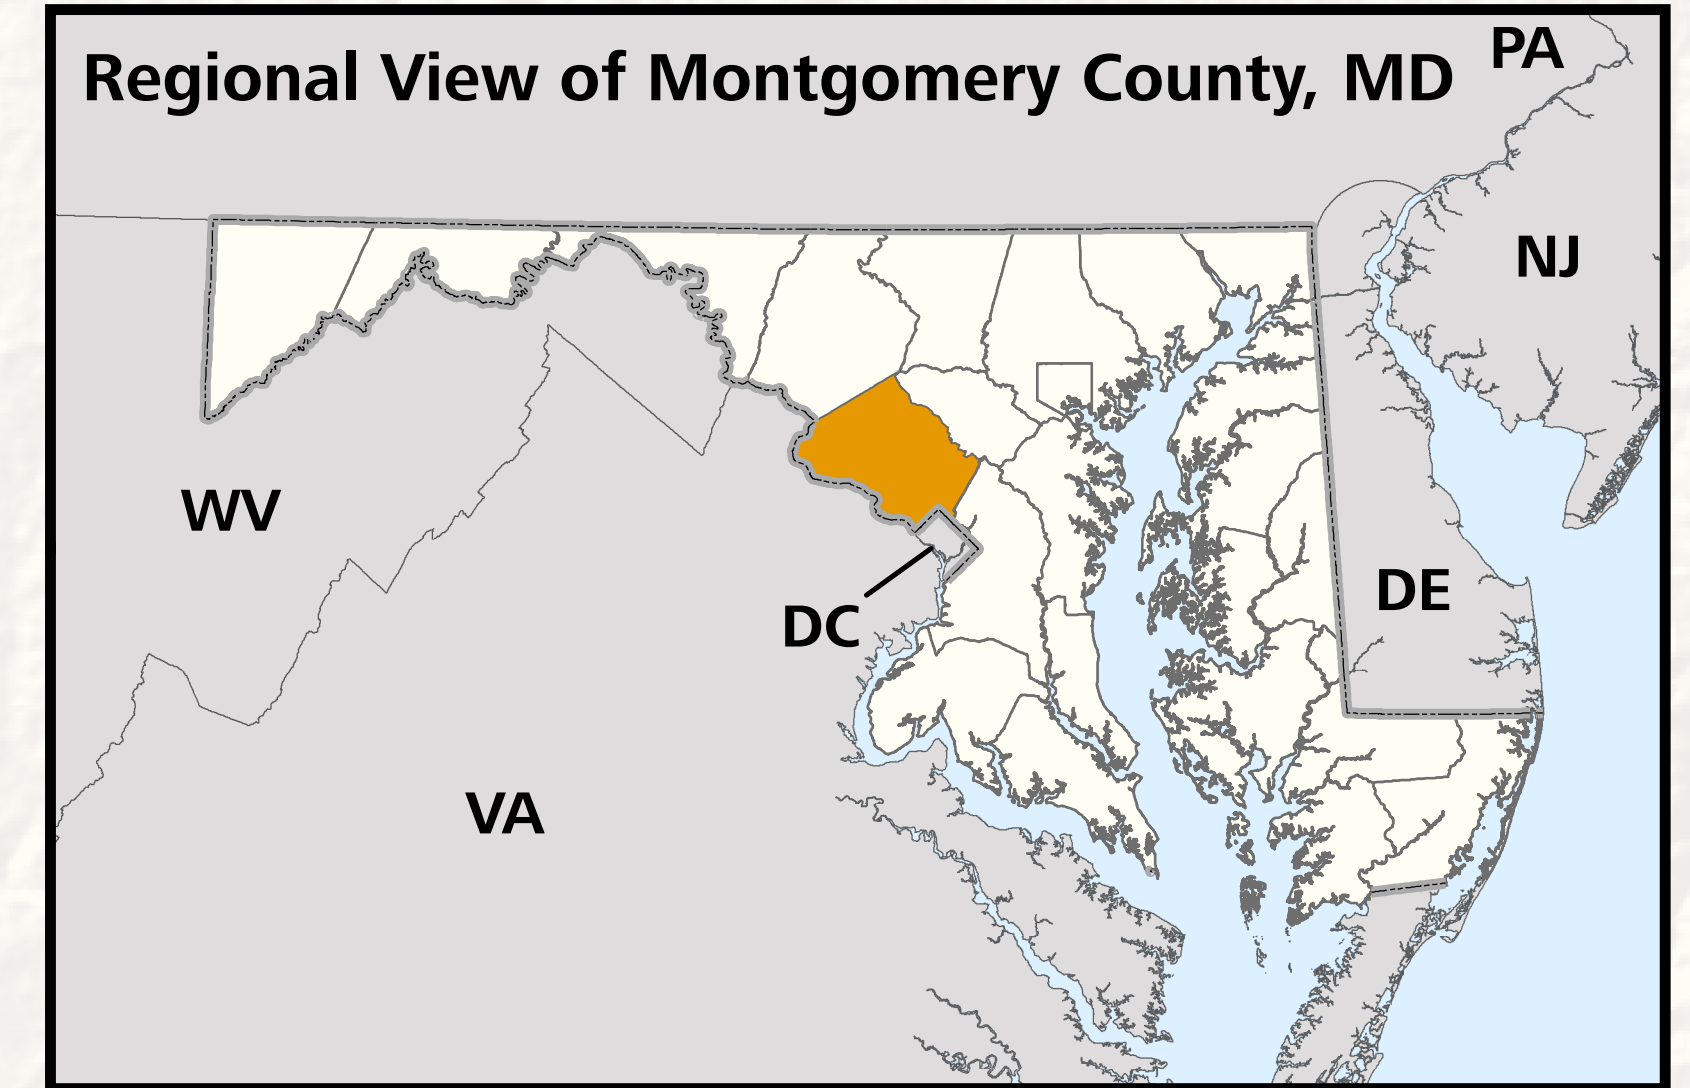

# Council Districts 2011- Montgomery County, MD