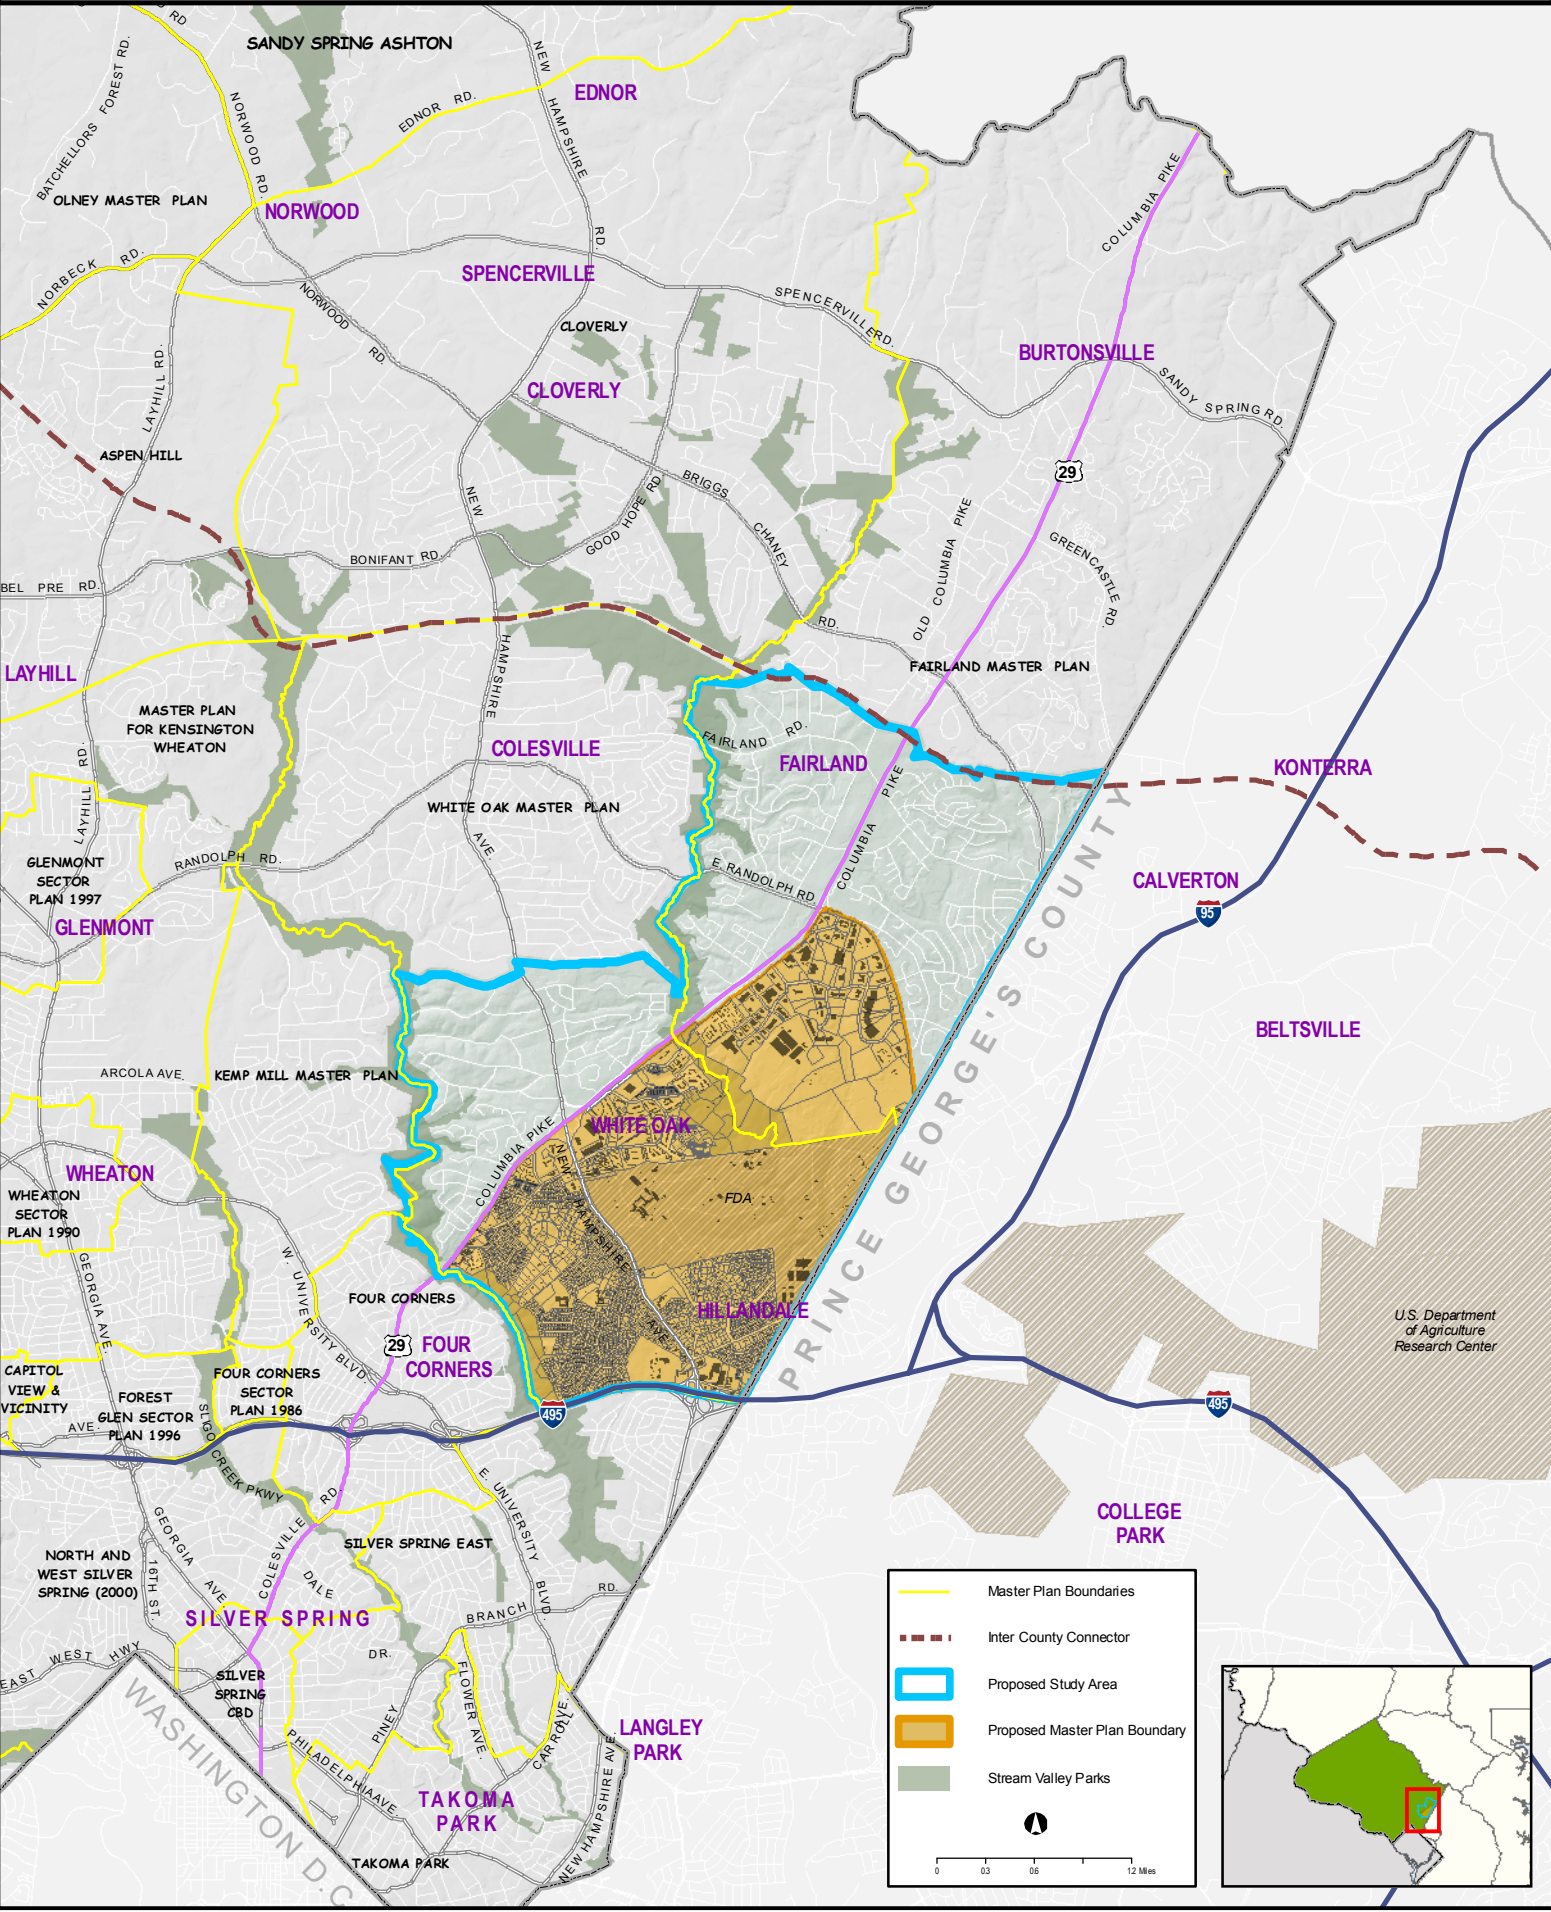

East County Science Center Master Plan Location Map

Montgomery County Planning Department, M-NCPPC

	Master Plan Boundaries
	Inter County Connector
	Proposed Study Area
	Proposed Master Plan Boundary
	Stream Valley Parks

0 0.3 0.6 1.2 Miles