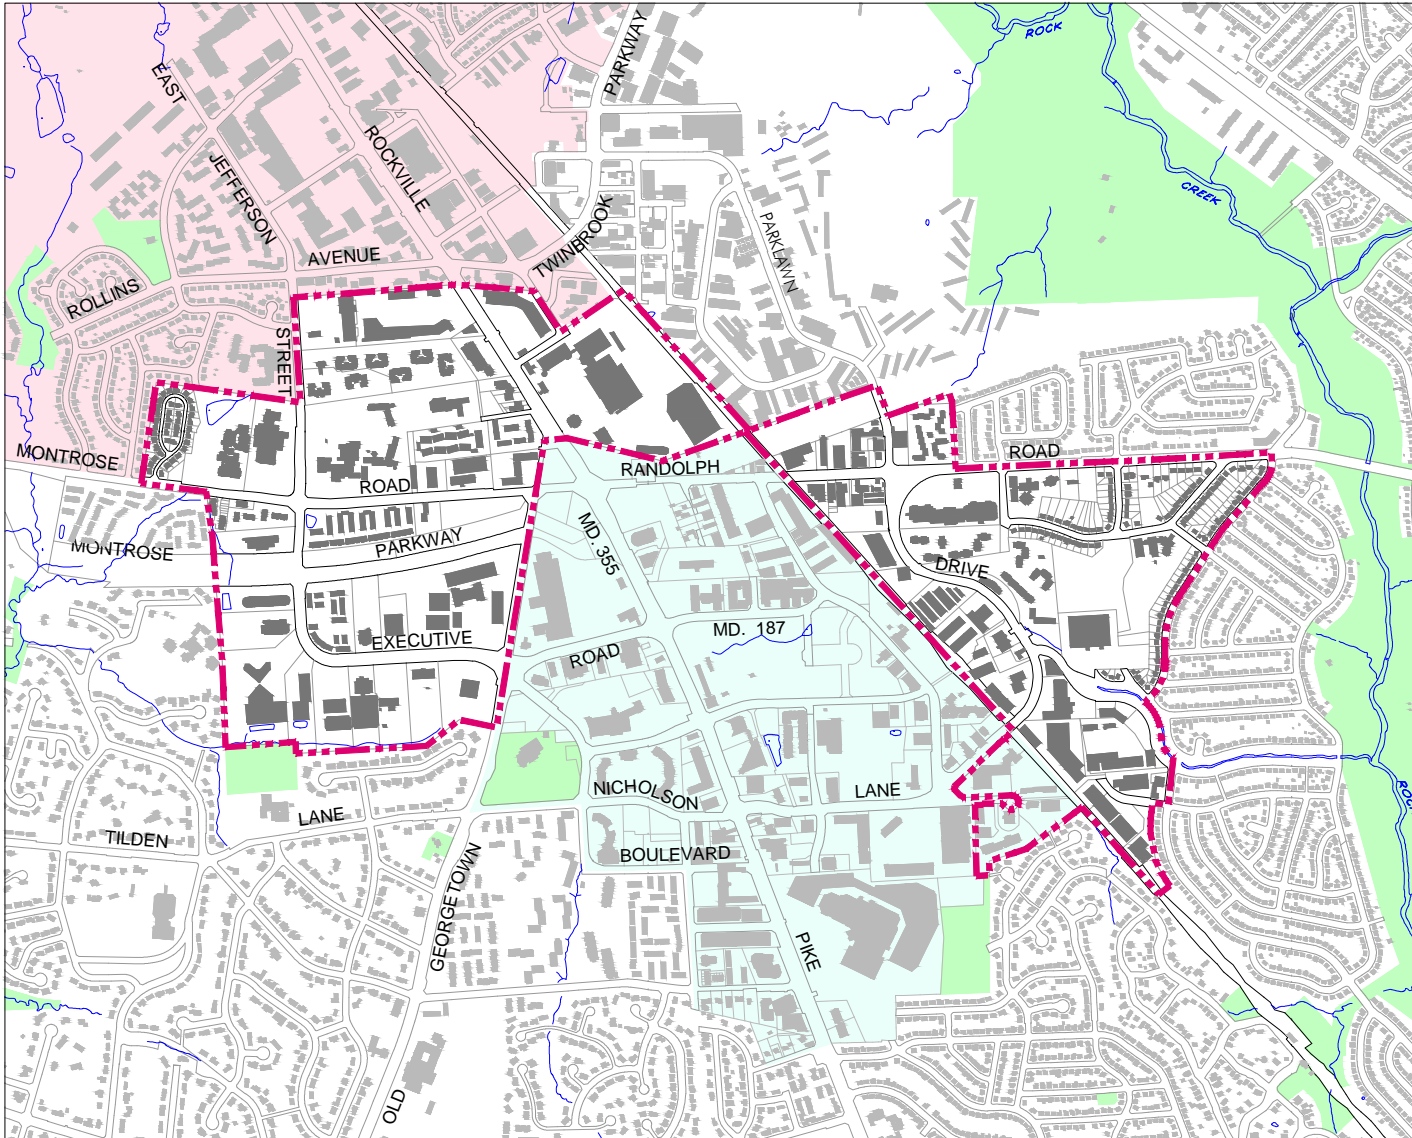

Plan Area Boundary

- Rockville City Limits
- 2010 White Flint Sector Plan
- White Flint 2 Sector Plan
- Parkland