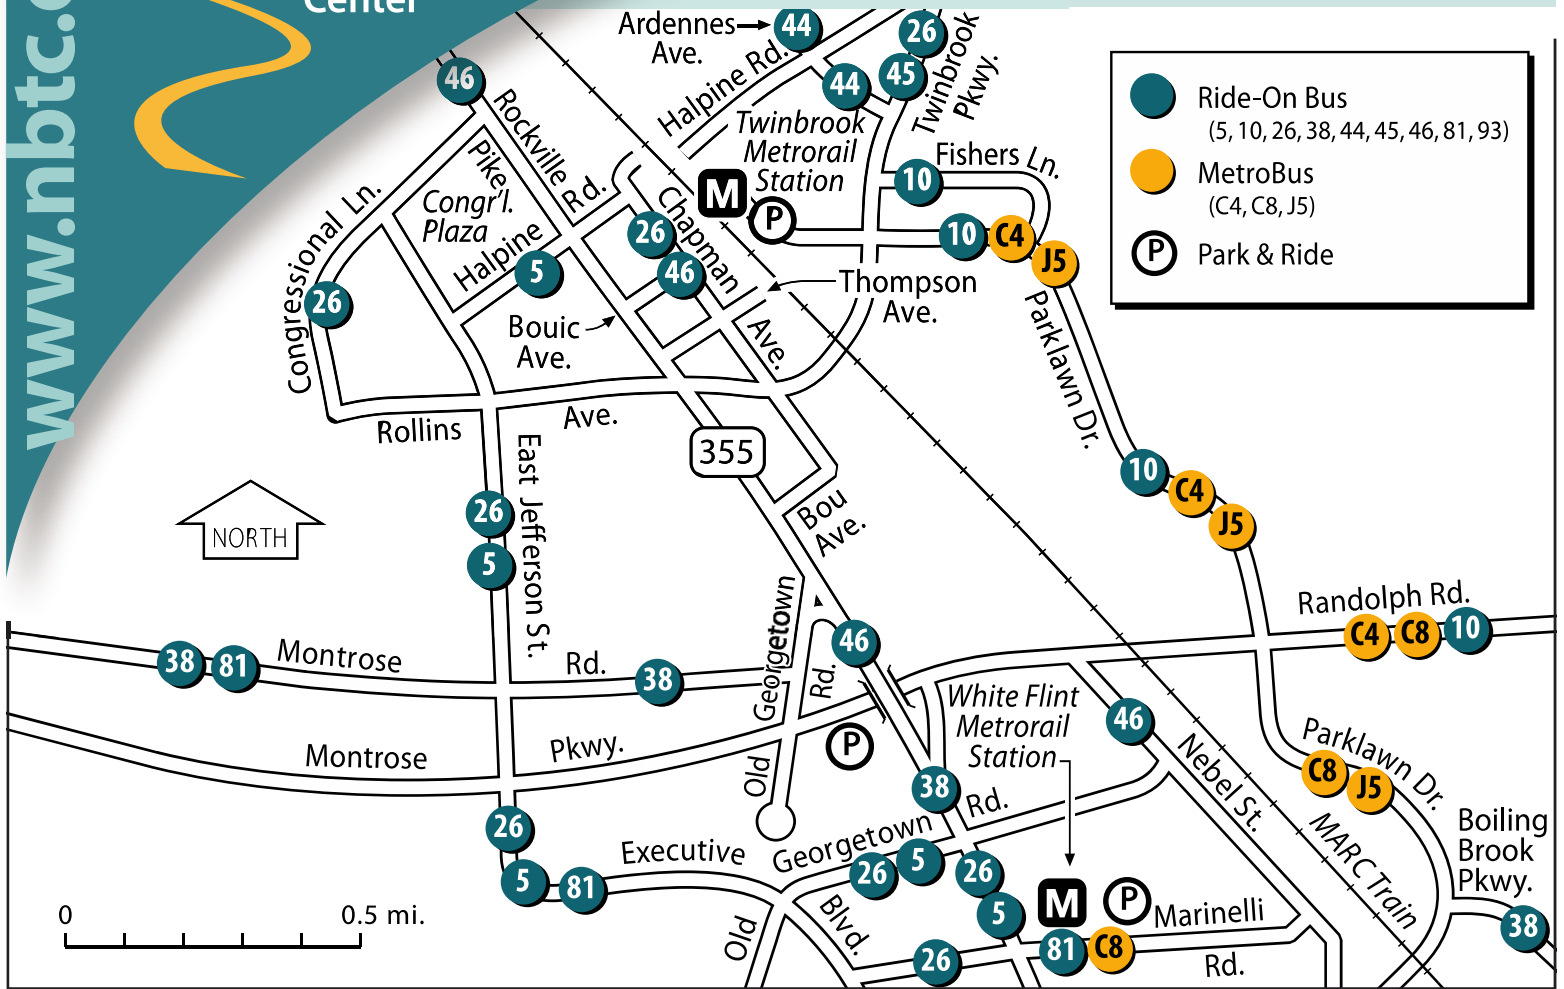

North Bethesda
Transportation
Center

PUBLIC TRANSIT SERVING TWINBROOK
METRO / CONGRESSIONAL PLAZA & VICINITY

- Ride-On Bus
  (5, 10, 26, 38, 44, 45, 46, 81, 93)
- MetroBus
  (C4, C8, J5)
- Park & Ride

ROUTE	FREQUENCY	WEEKDAY SERVICE HOURS*	BUS SERVICES INFORMATION
Ride On 5	20-30 minutes	Twinbrook Metro Station • 5:40am-12:28am Silver Spring Metro Station • 5:05am-11:48pm	Serves Twinbrook Metro, White Flint Metro, Garrett Park, and Silver Spring Metro.
Ride On 10	30 minutes	Twinbrook Metro Station • 5:23am-10:14pm Hillandale • 4:39am-9:45pm	Serves Twinbrook Metro, Parklawn Drive, Randolph Road, Glenmont Metro, Old Columbia Pike, White Oak Center, and Hillandale (New Hampshire Avenue and Powder Mill Road).
Ride On 26	15-30 minutes	Montgomery Mall • 4:57am-12:20am Glenmont Metro Station • 4:56am-11:17pm	Serves Glenmont & White Flint Metro, Twinbrook Metro, and Montgomery Mall.
Ride On 38	20-35 minutes	White Flint Metro Station • 5:42am-10:12pm Wheaton Metro Station • 5:11am-9:40pm	Serves Wheaton and White Flint Metro Stations. Midday service diverts to Holiday Park Senior Service Center.

(continued on reverse side)

*See schedules for specific arrival and departure times and for weekend service available on many routes.