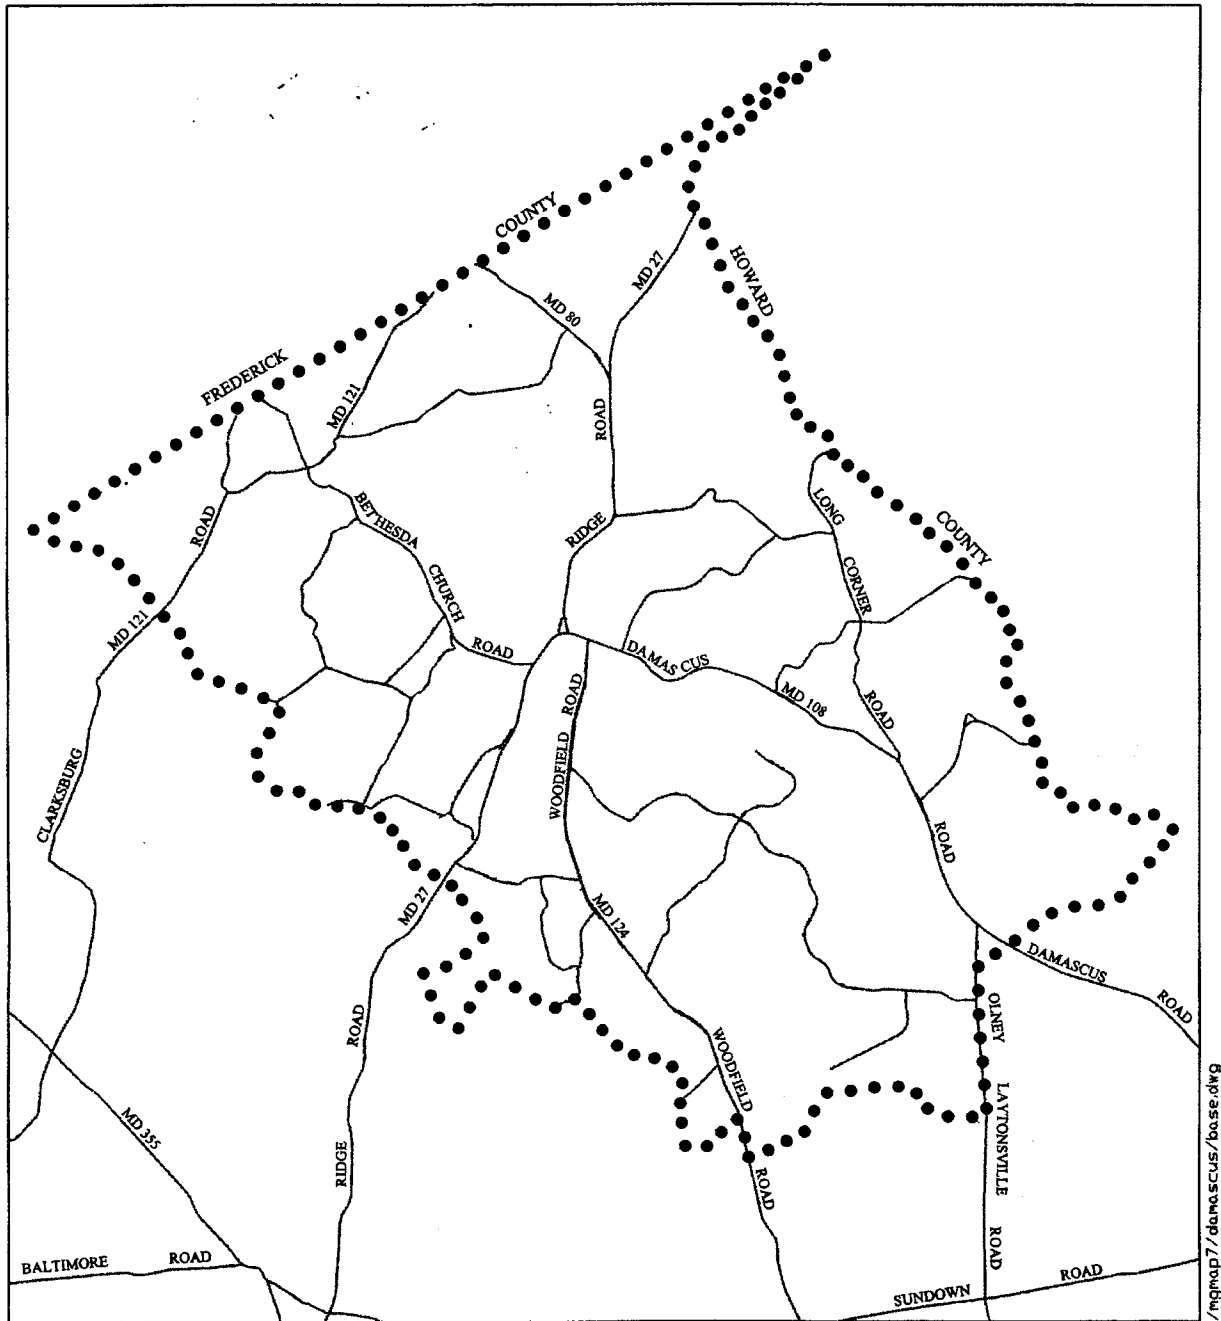

PROPOSED DAMASCUS MASTER PLAN BOUNDARIES

●●●● Master Plan Area Boundary

0 1'