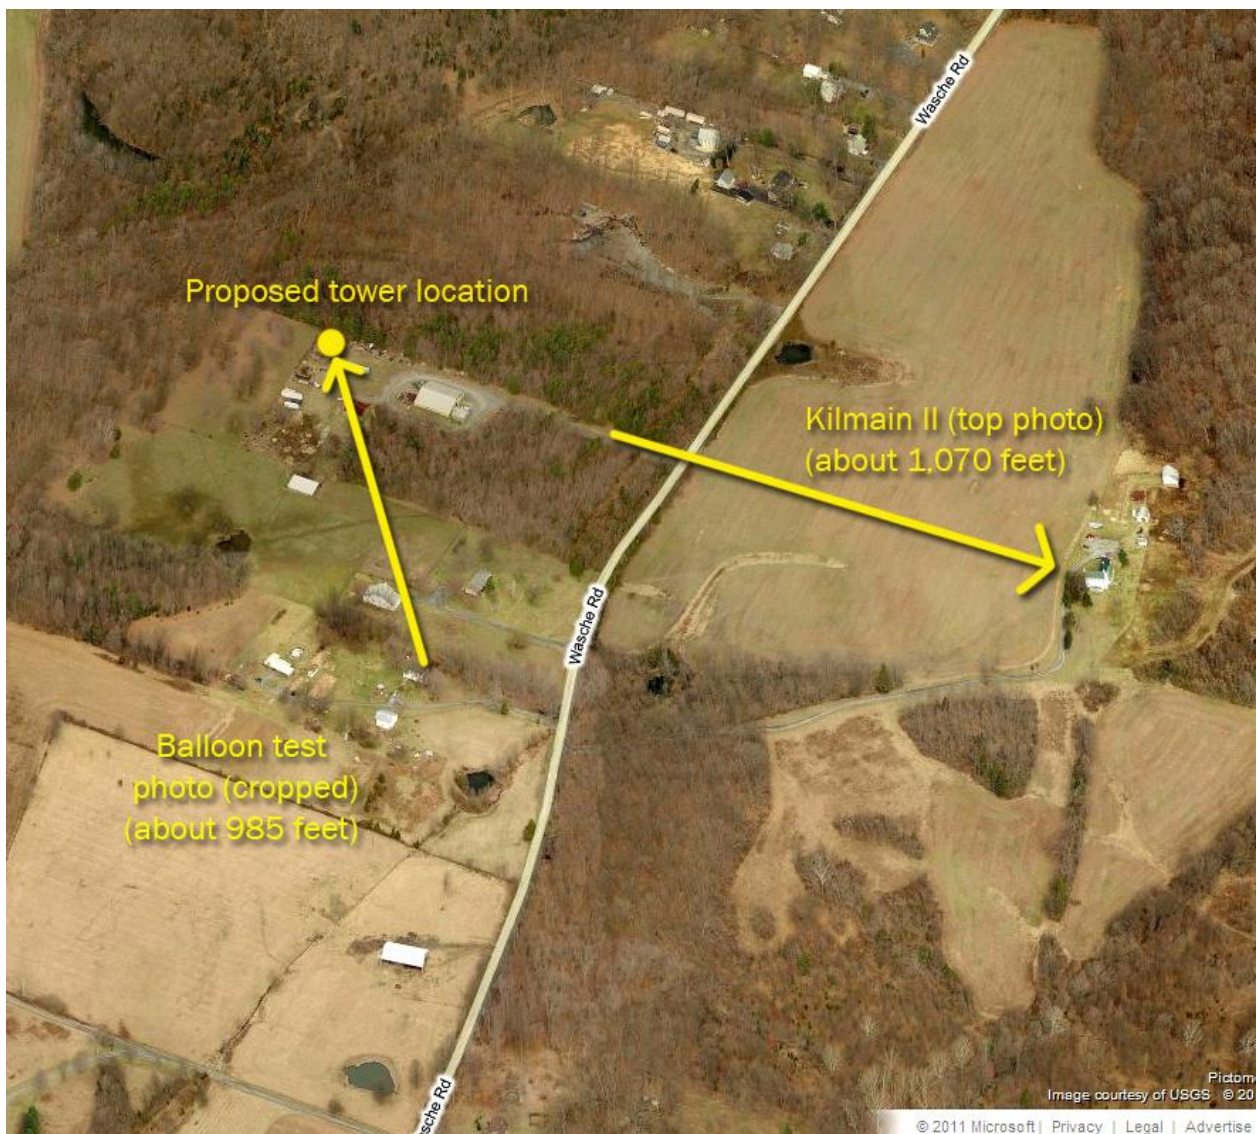

S2805

June 22, 2011

Supplement to staff report dated June 17, 2011

New page 30A: Location aerial photo for images on page 30.

Page 30: Oblique photo<sup>1</sup> with site and neighboring residences. Photo of Kilmain II, a Locational Atlas site, was taken from the driveway (about 1,070 feet away). Balloon test photo shows the view from the residence to the south (about 985 feet away). Focal lengths of photos unknown.

<sup>1</sup> Oblique aerial photo from Microsoft Bing Maps, accessed June 22, 2011.