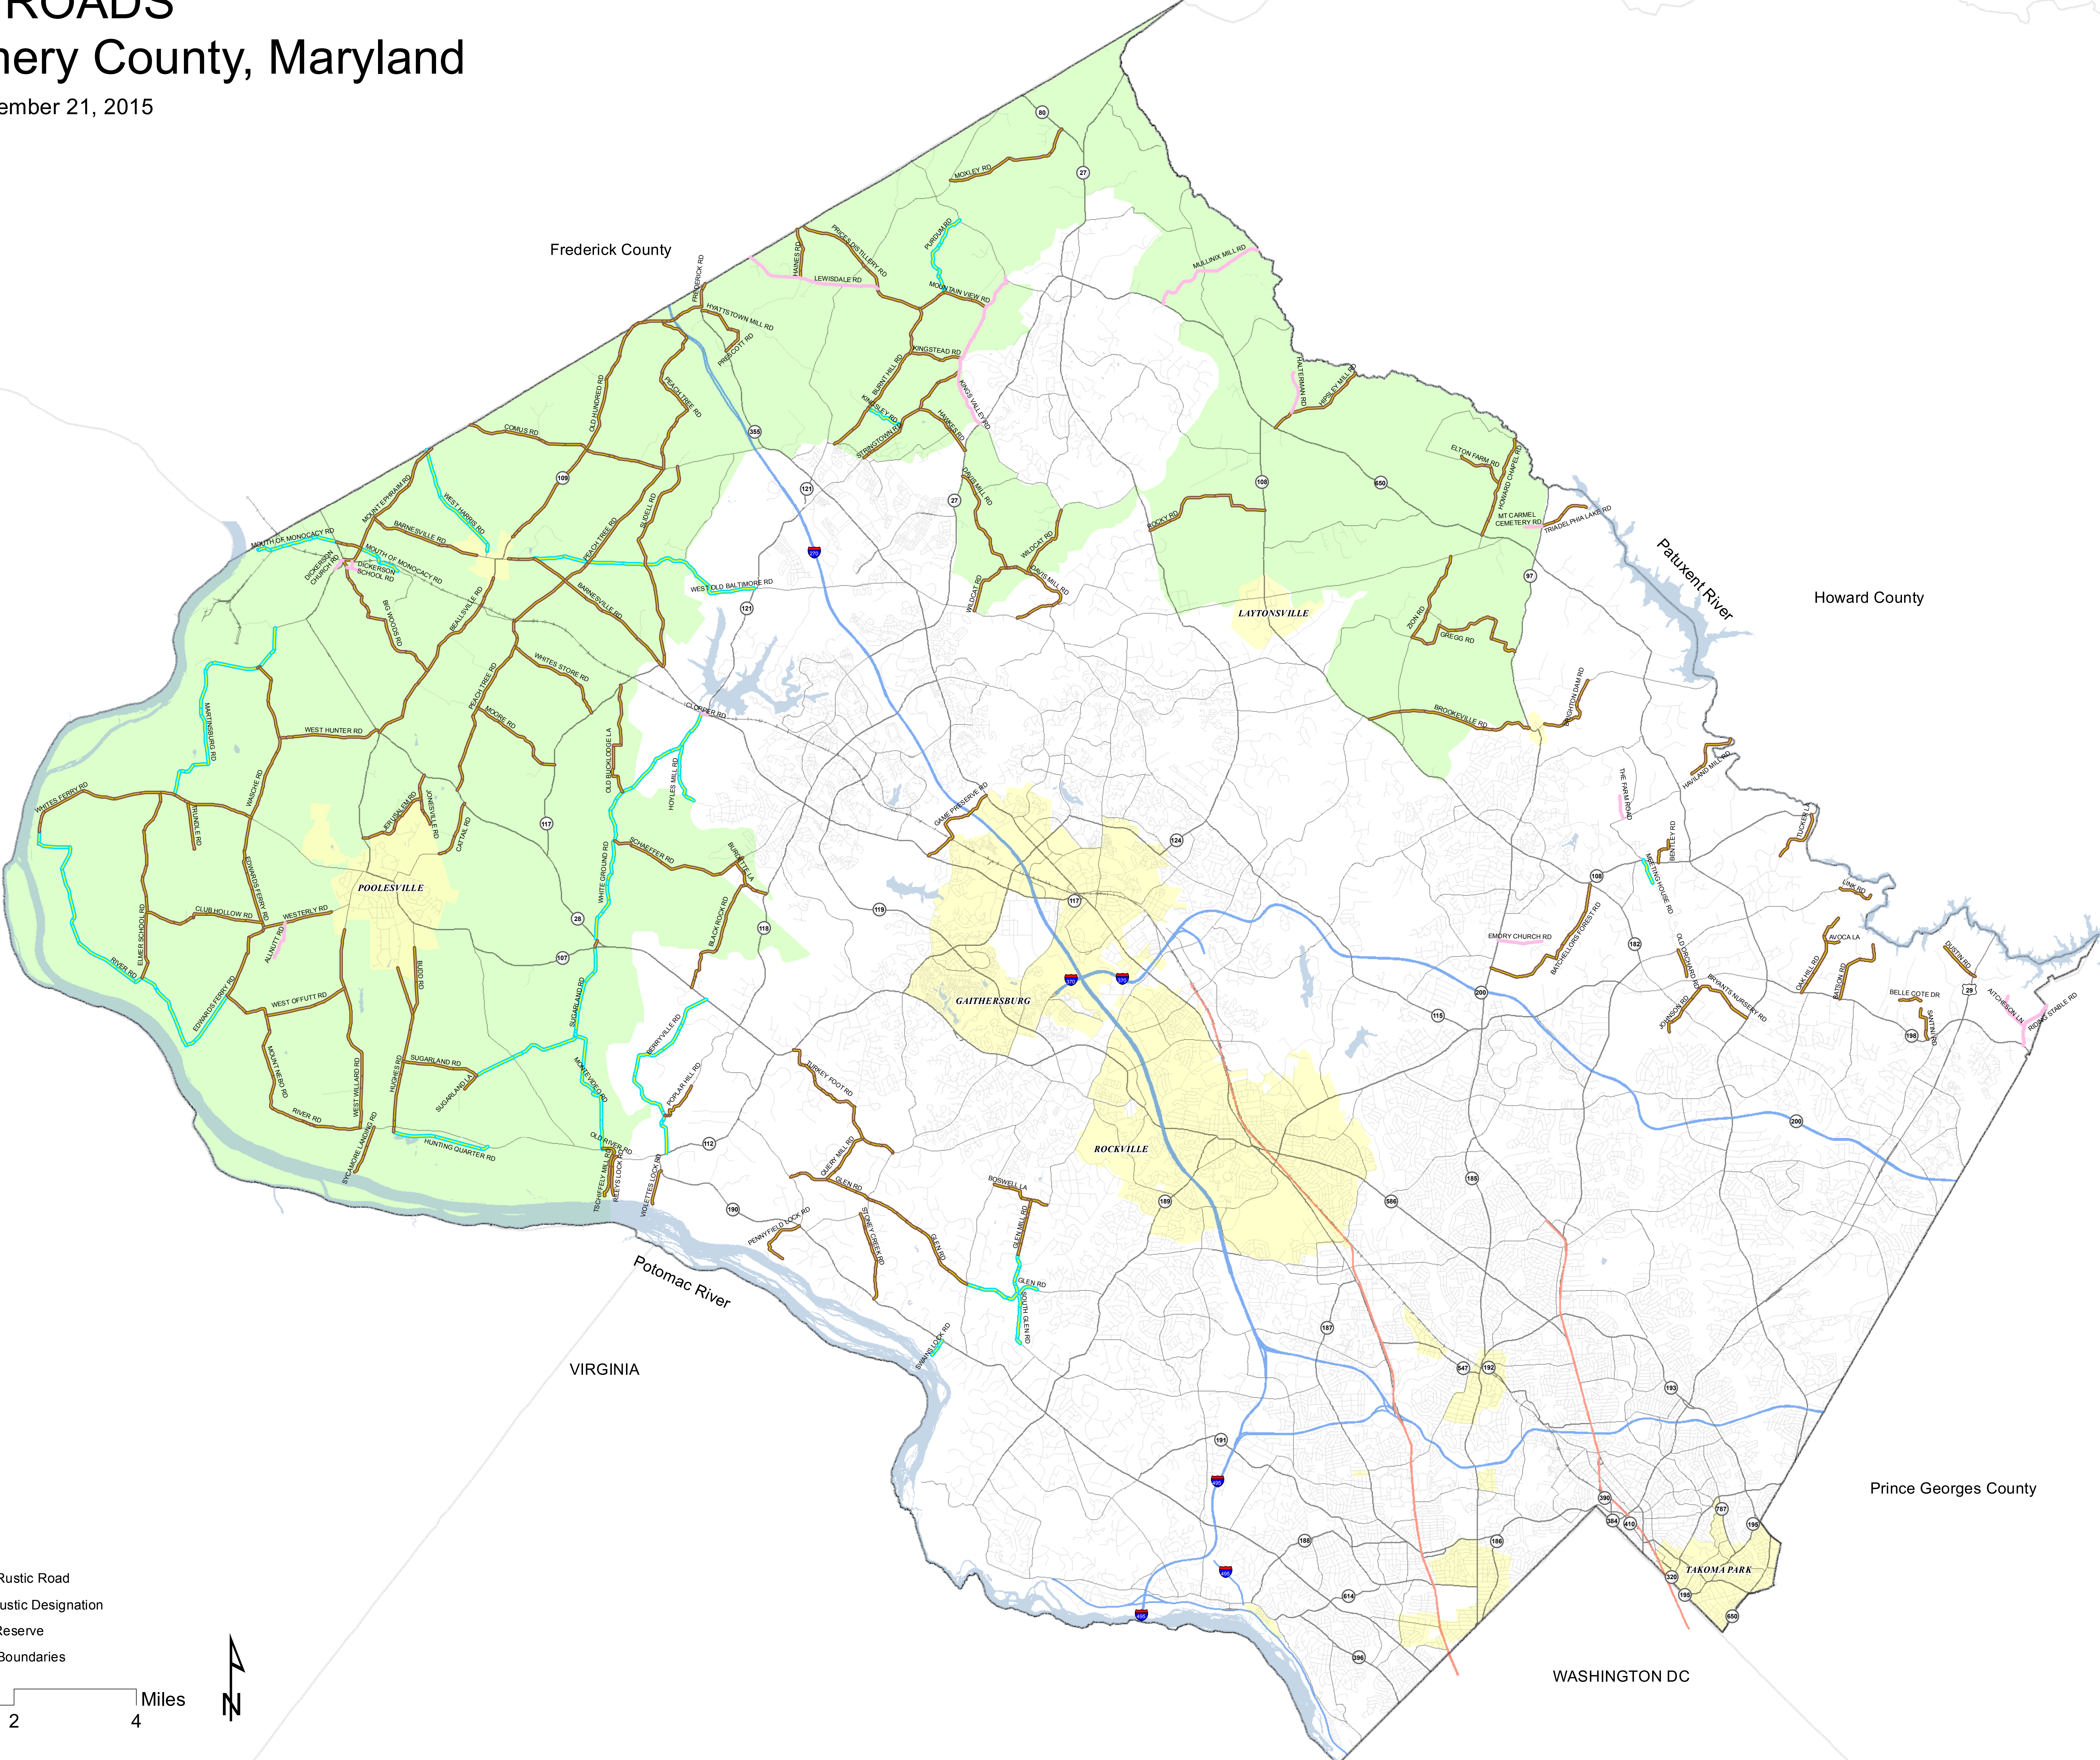

# RUSTIC ROADS

## Montgomery County, Maryland

Draft created September 21, 2015

- Rustic Road
- Exceptional Rustic Road
- Review for Rustic Designation
- Agricultural Reserve
- Municipality Boundaries

0 1 2 4 Miles