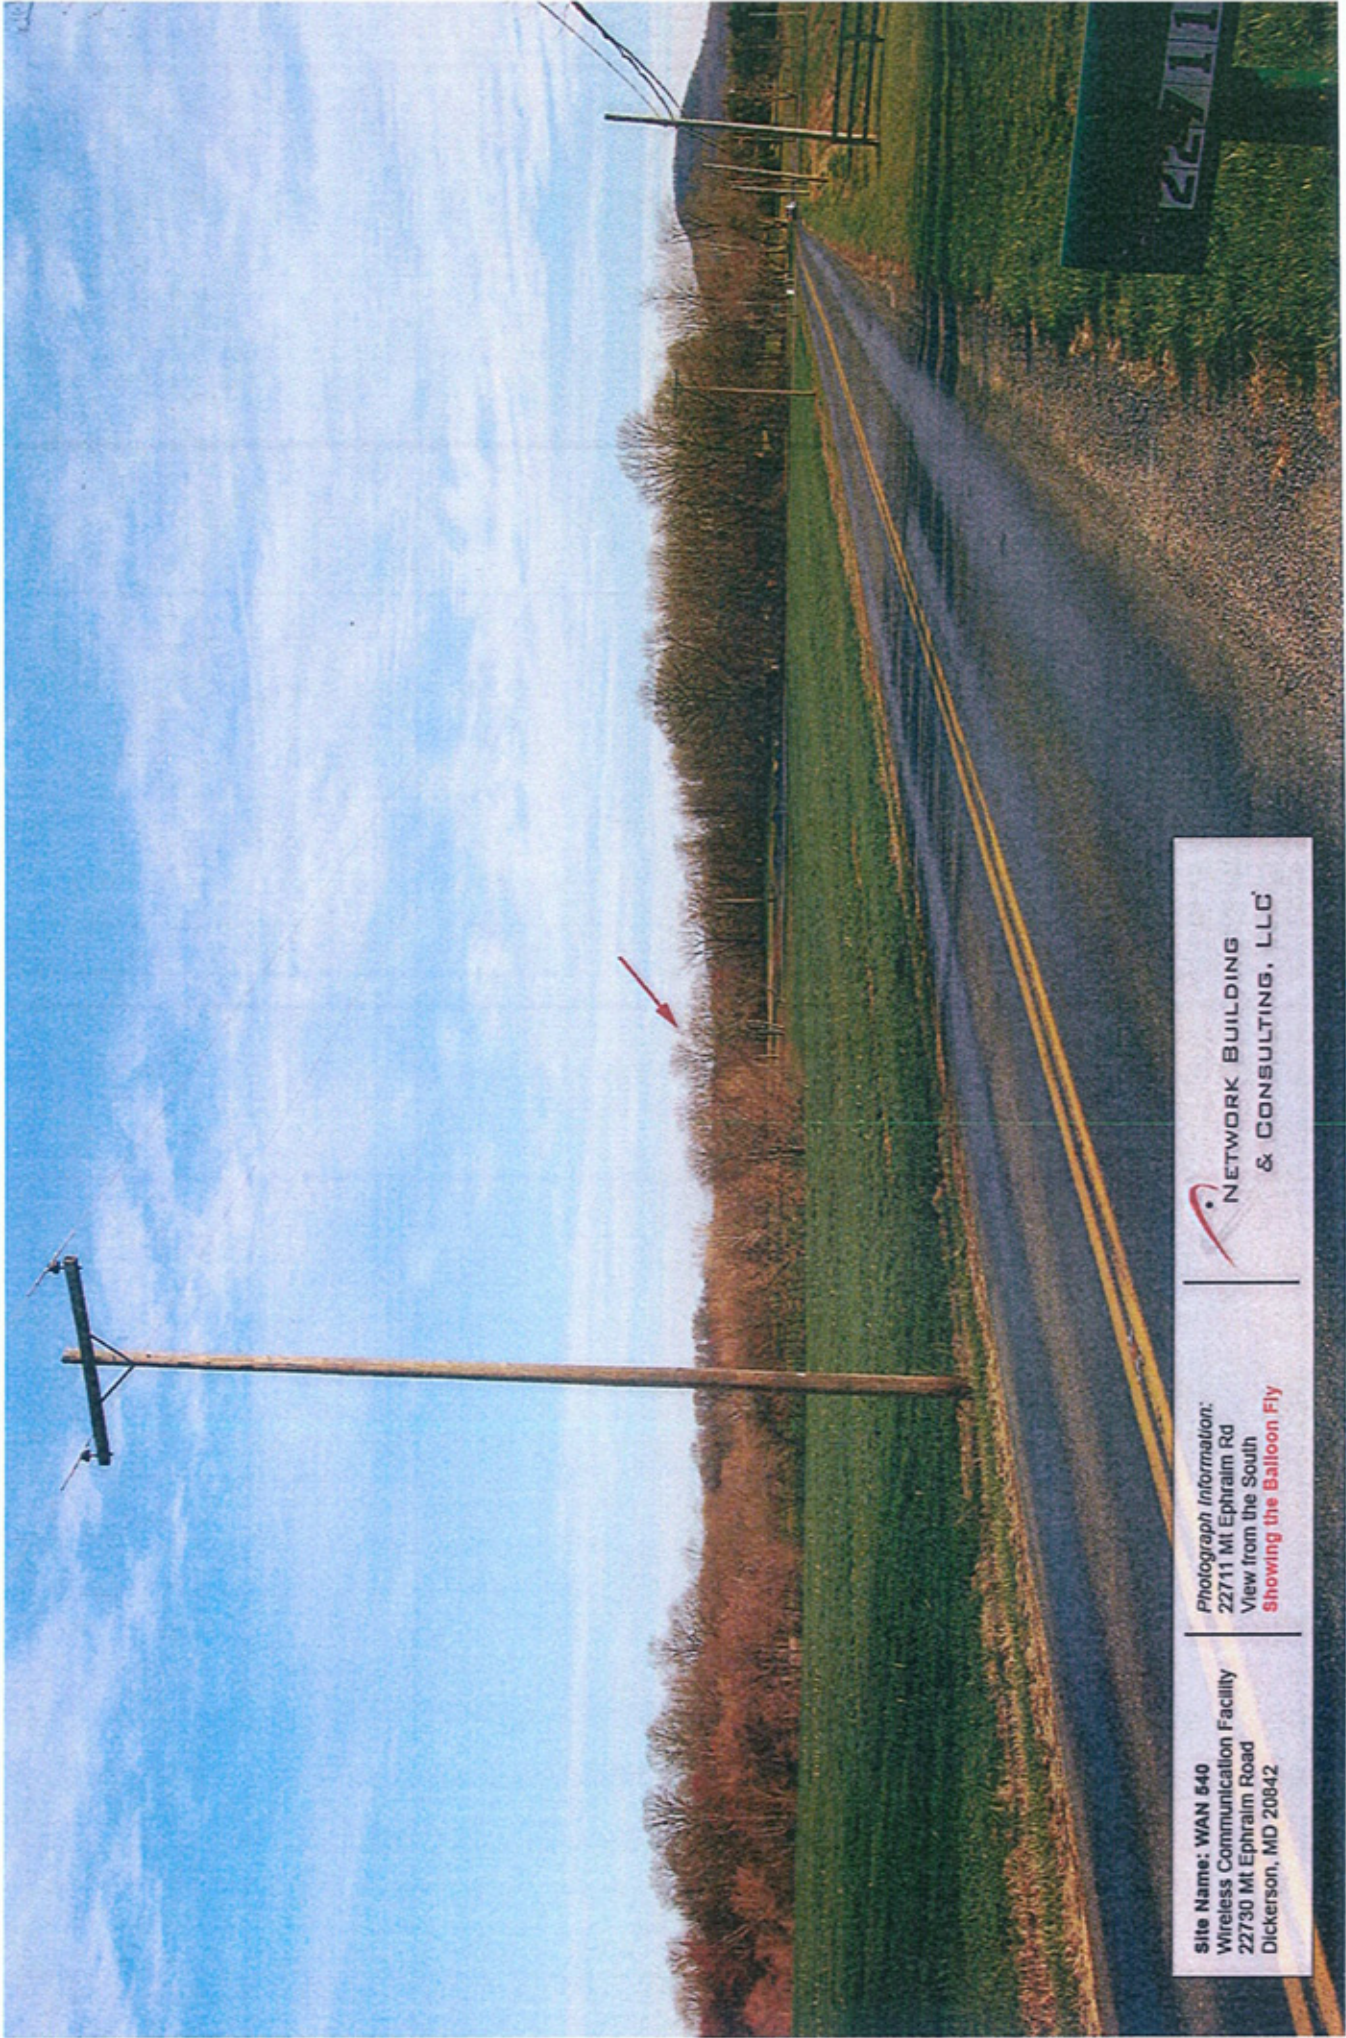

Site Name: WAN 540
Wireless Communication Facility
22730 Mt Ephraim Road
Dickerson, MD 20842

Photograph Information:
22711 Mt Ephraim Rd
View from the South
Showing the Balloon Fly

NETWORK BUILDING
& CONSULTING, LLC