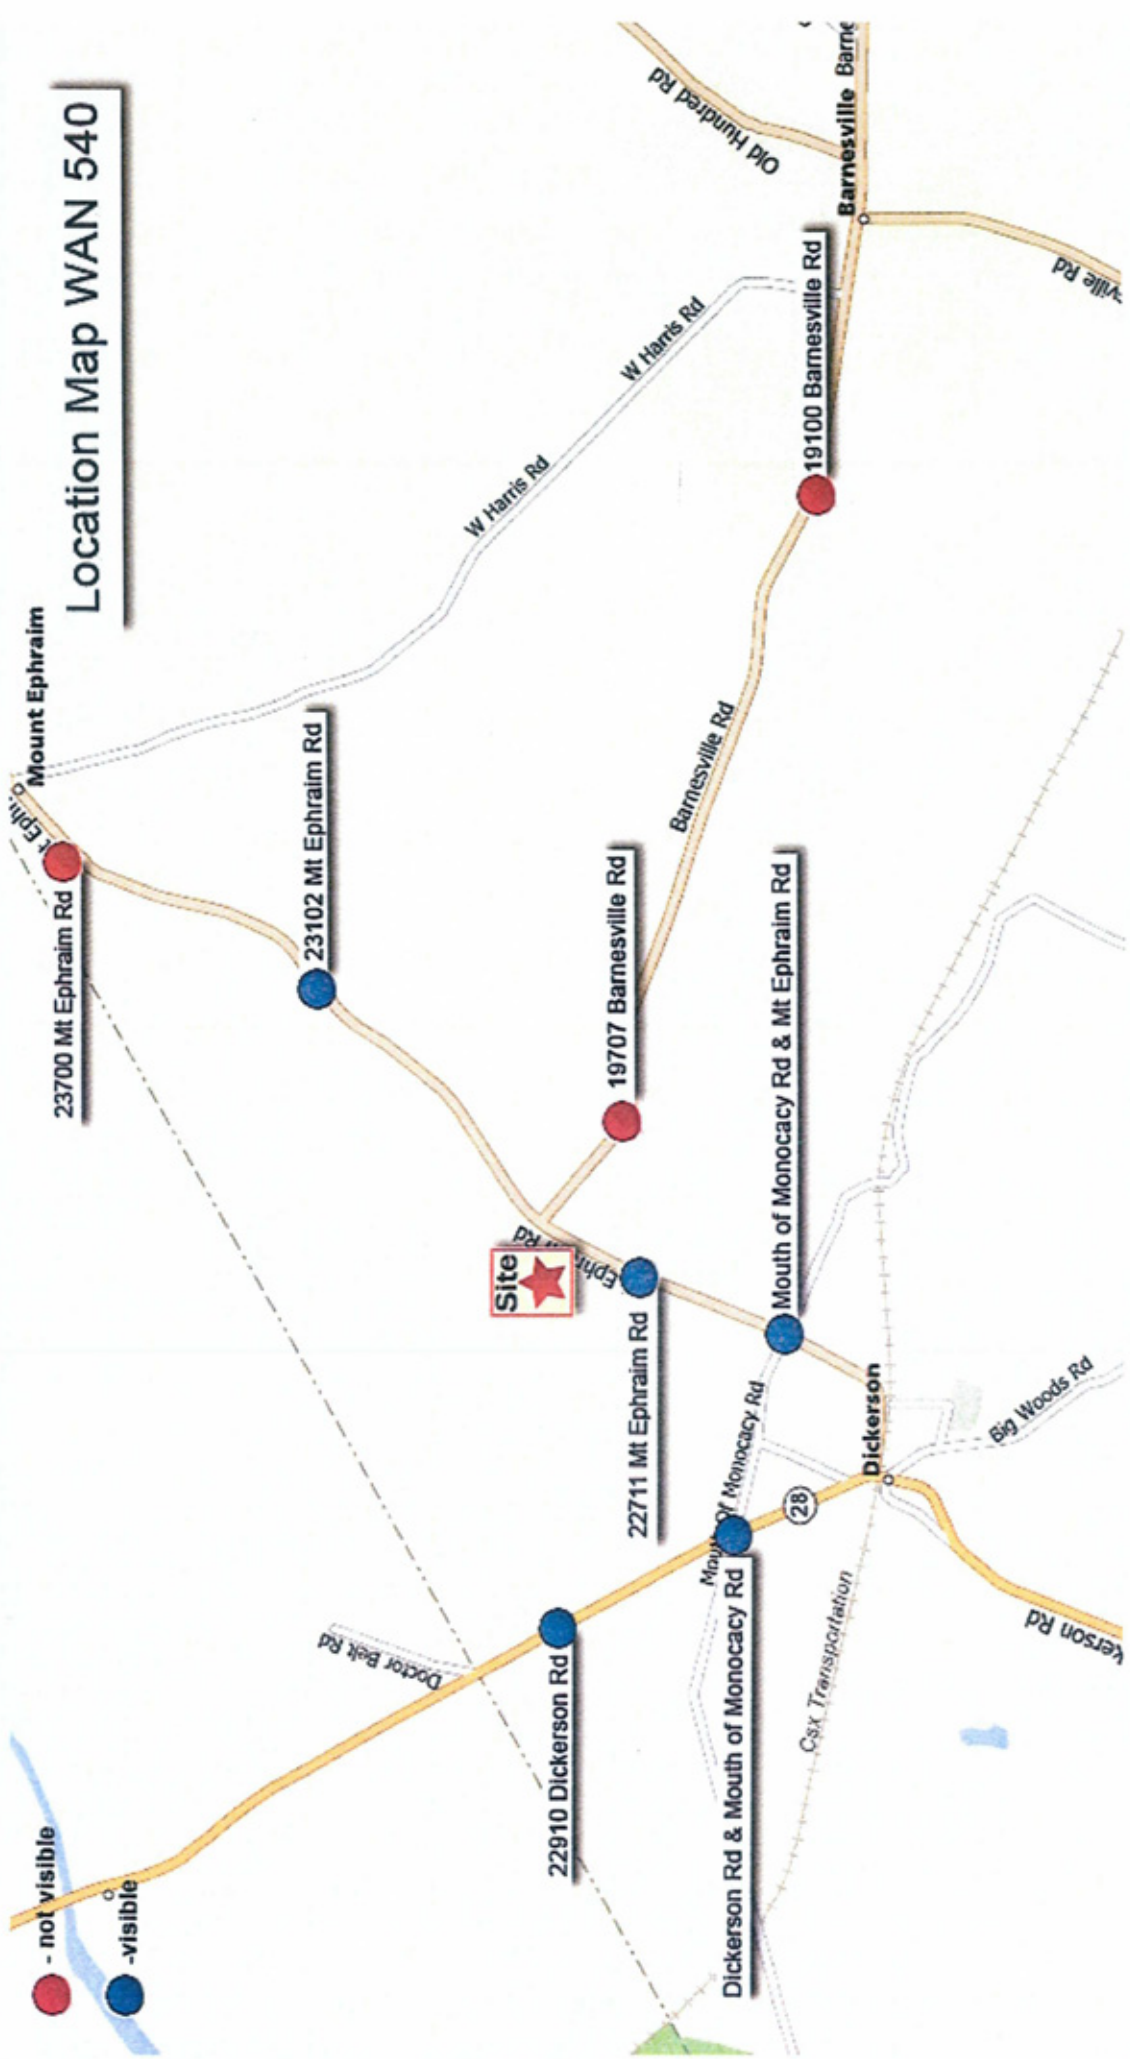

Location Map WAN 540

Site Name: WAN 540
Wireless Communication Facility
22730 Mt Ephraim Road
Dickerson, MD 20842

Photograph Information:
Dickerson Rd & Monocacy Rd
View from the Southwest
Showing the Proposed Site

 NETWORK BUILDING
& CONSULTING, LLC

Site Name: WAN 540
Wireless Communication Facility
22730 Mt Ephraim Road
Dickerson, MD 20842

Photograph Information:
Dickerson Rd & Monocacy Rd
View from the Southwest
Showing the Balloon Fly