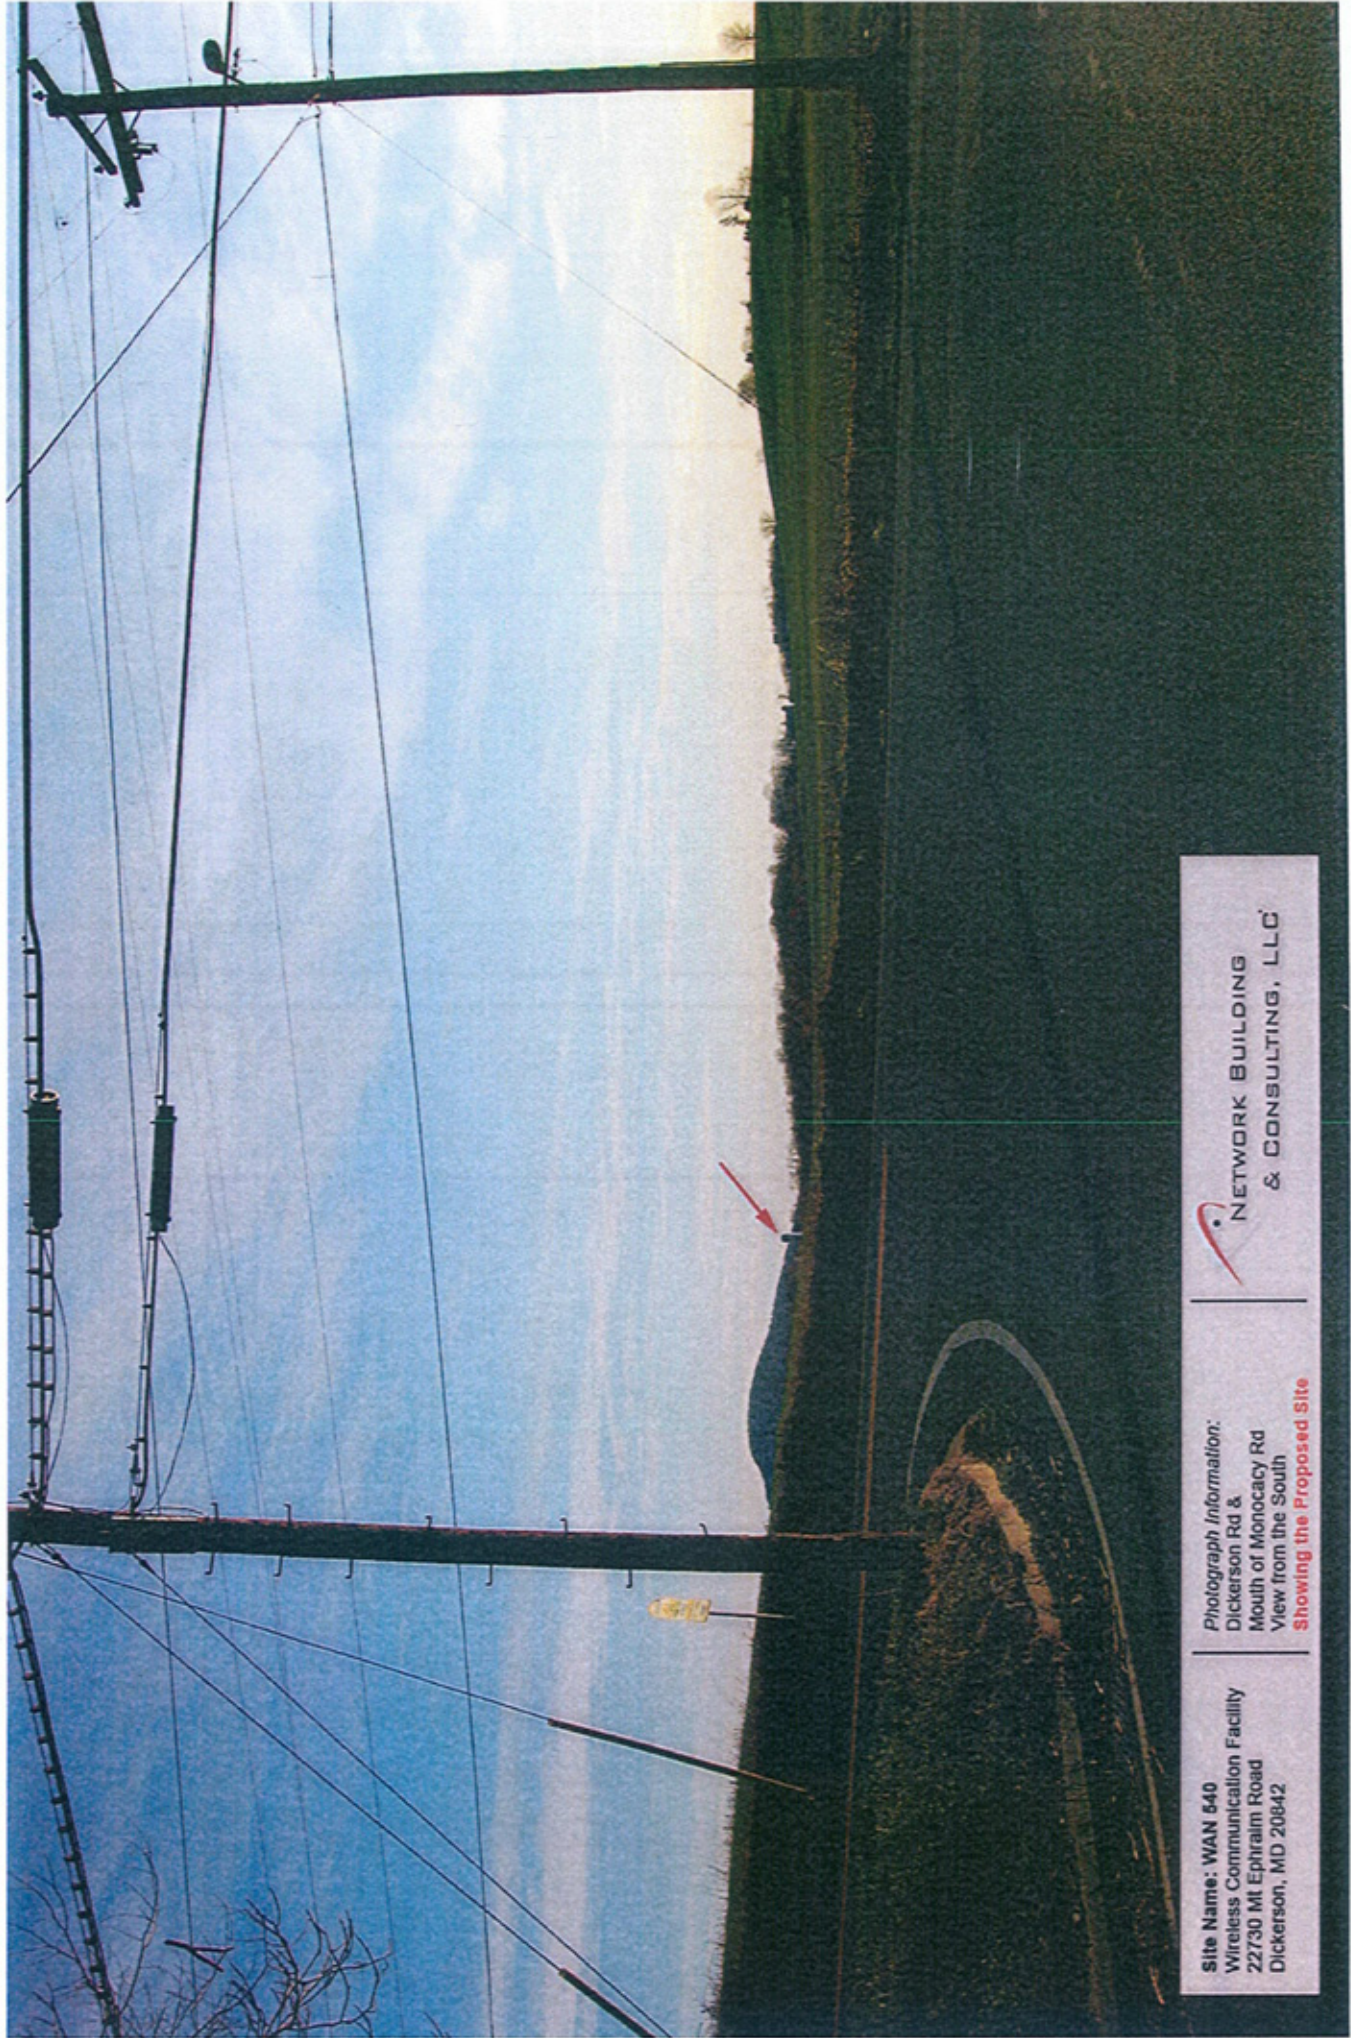

Site Name: WAN 540
Wireless Communication Facility
22730 Mt Ephraim Road
Dickerson, MD 20842

Photograph Information:
Dickerson Rd &
Mouth of Monocacy Rd
View from the South
Showing the Proposed Site

NETWORK BUILDING
& CONSULTING, LLC