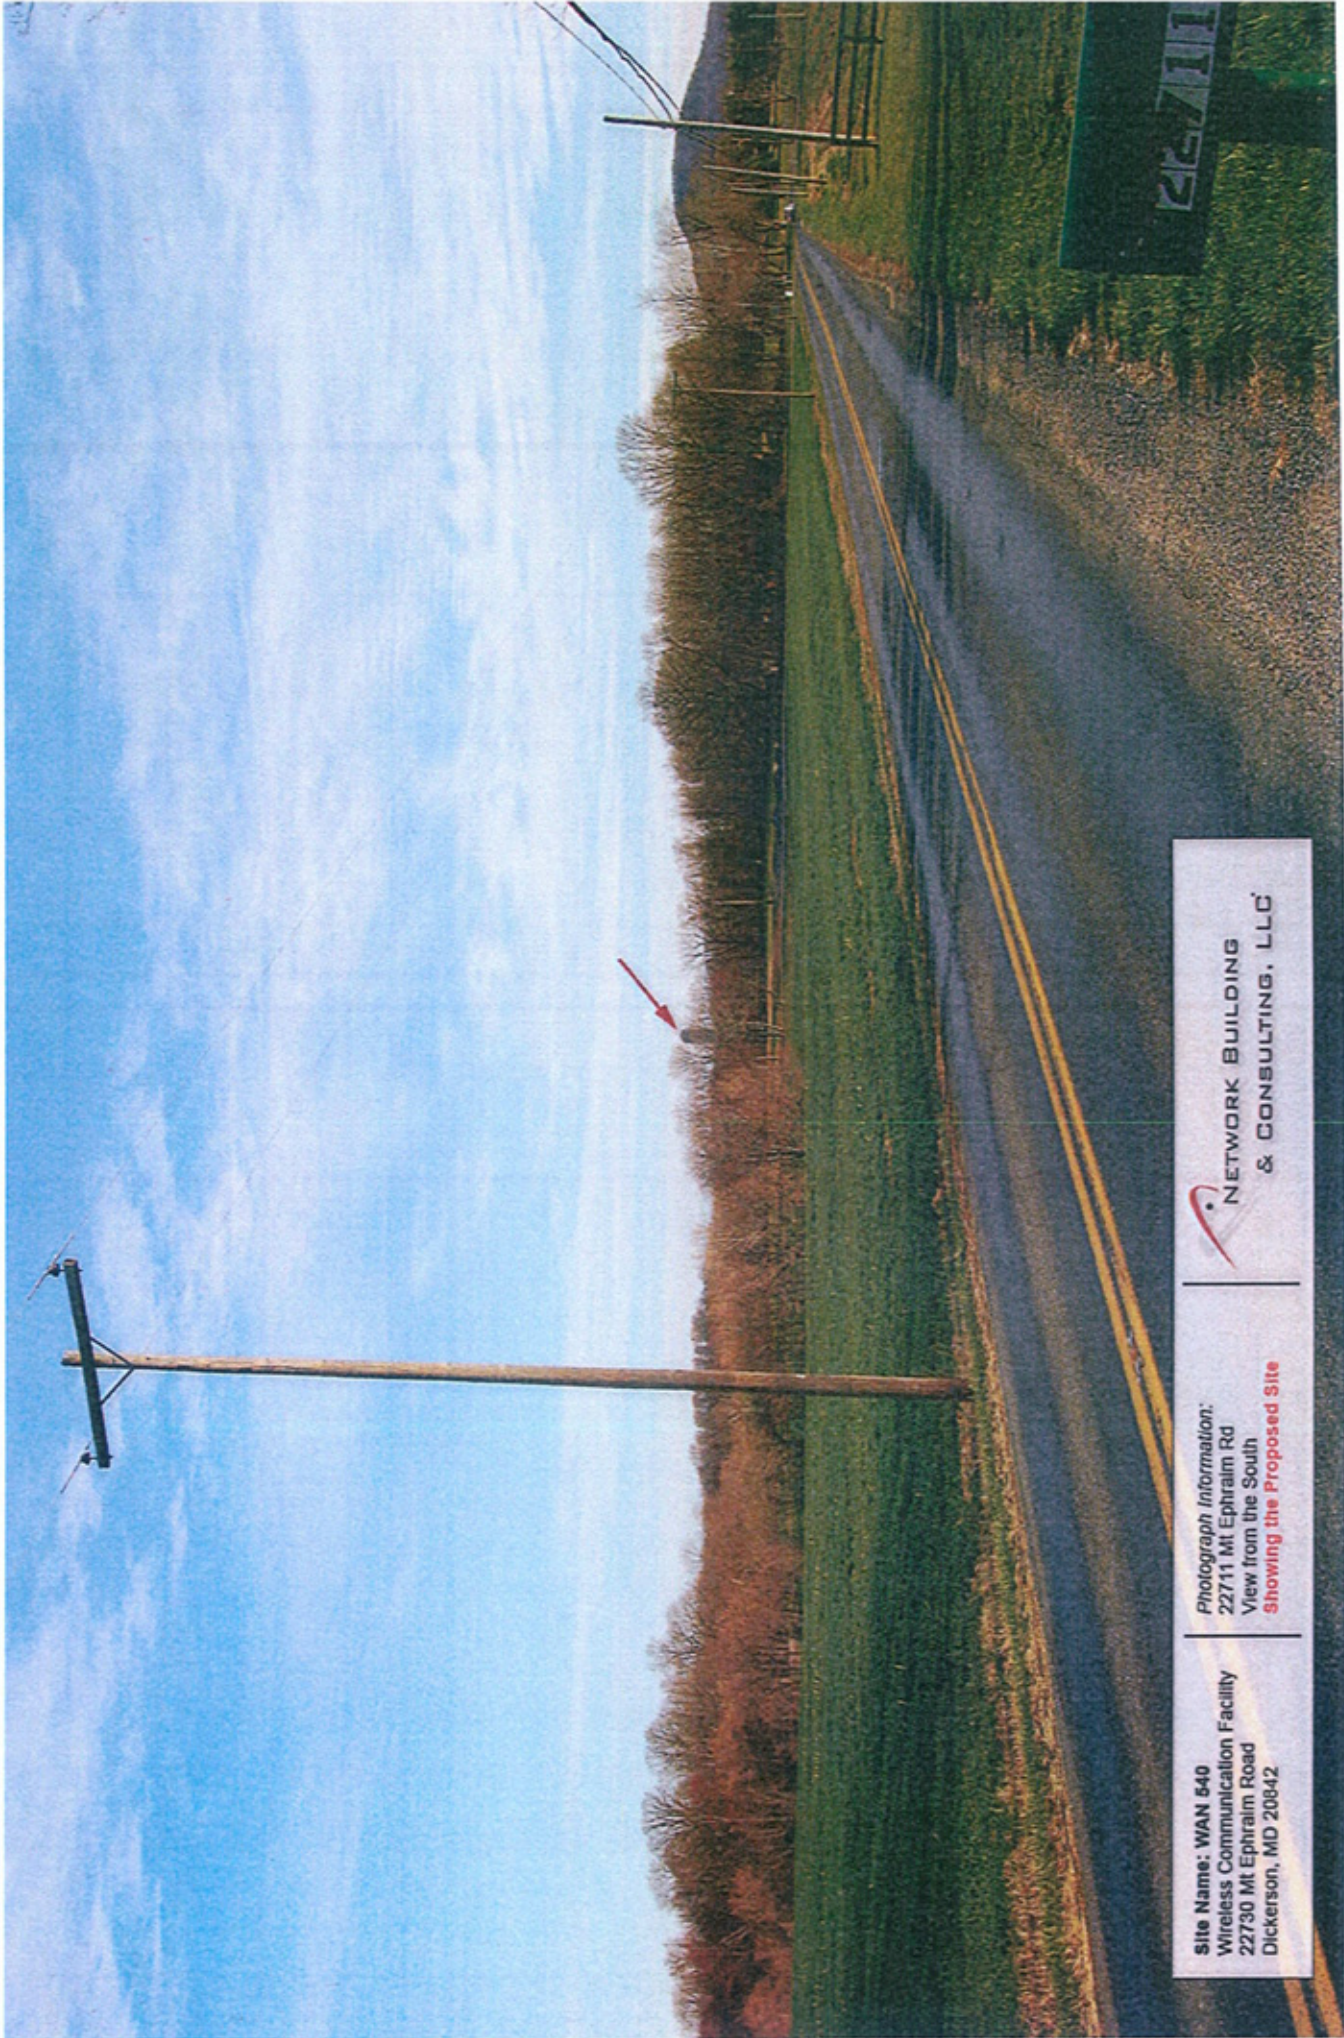

Photograph Information:
22711 Mt Ephraim Rd
View from the South
Showing the Proposed Site

Site Name: WAN 540
Wireless Communication Facility
22730 Mt Ephraim Road
Dickerson, MD 20842

NETWORK BUILDING
& CONSULTING, LLC