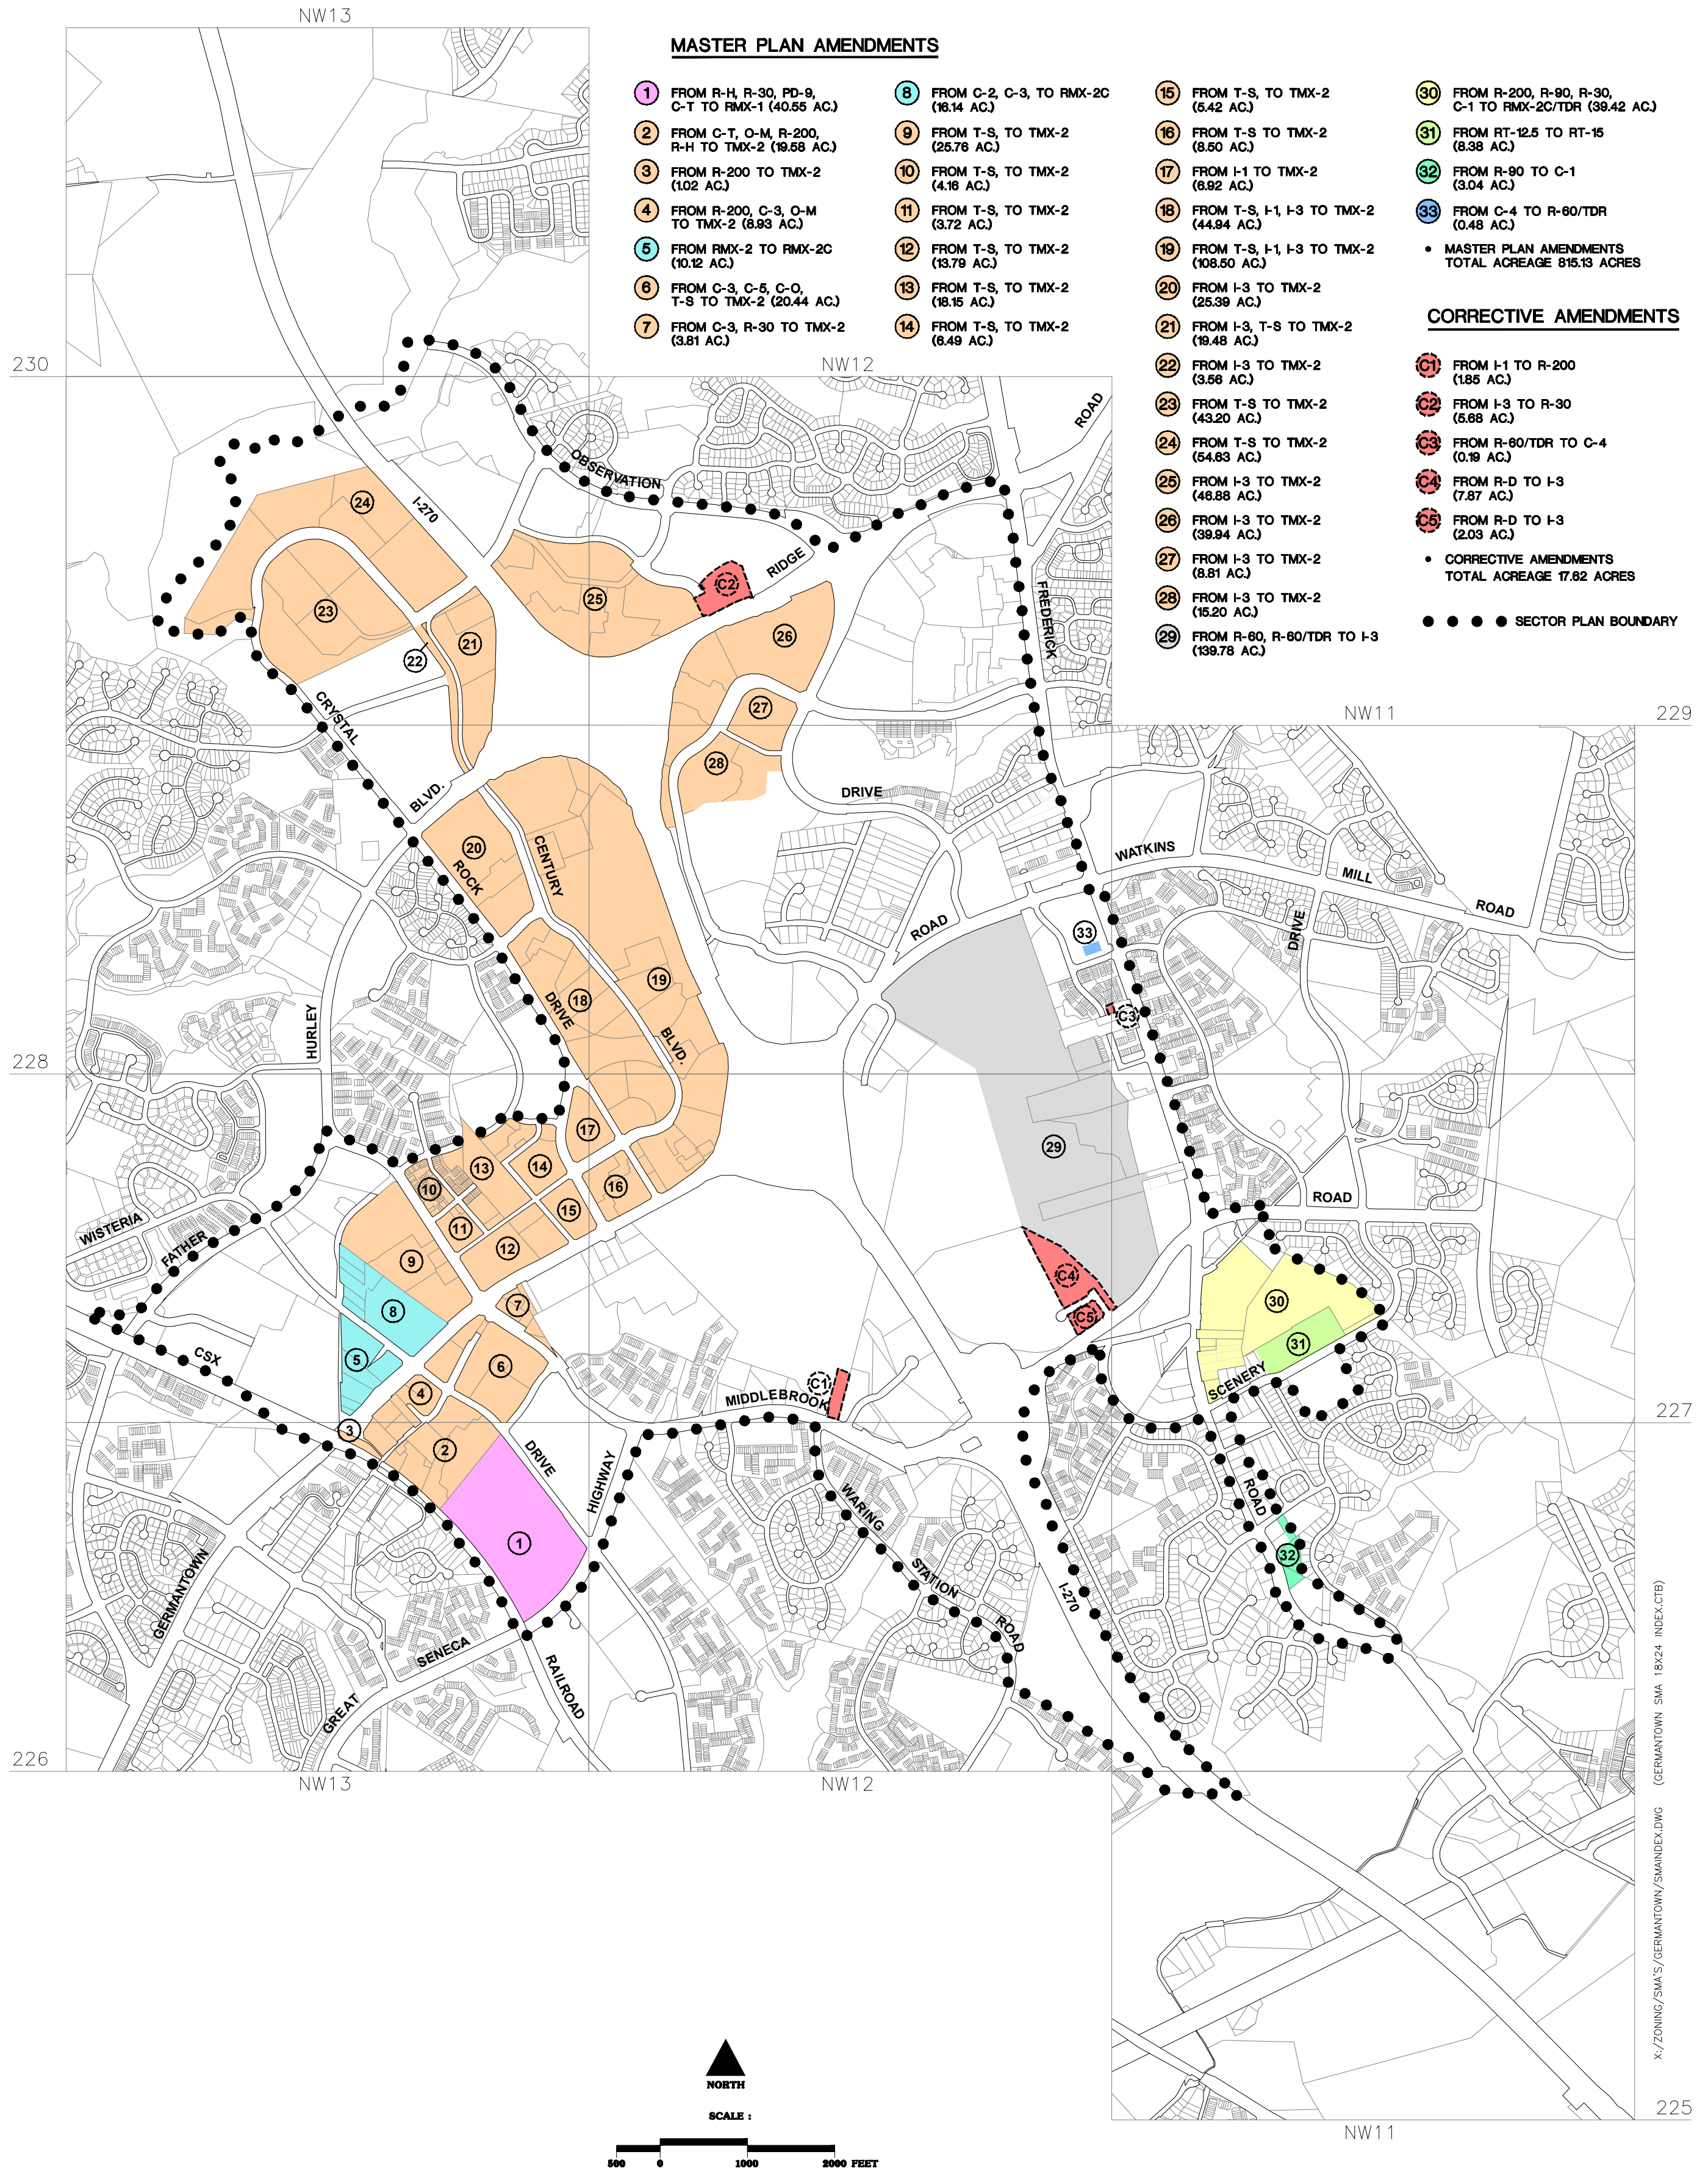

SECTOR PLAN FOR THE GERMANTOWN EMPLOYMENT AREA - SECTIONAL MAP AMENDMENT

X:/ZONING/SMA/S/GERMANTOWN/SMAINDEK.DWG (GERMANTOWN SMA 18X24 INDEX.CTB)