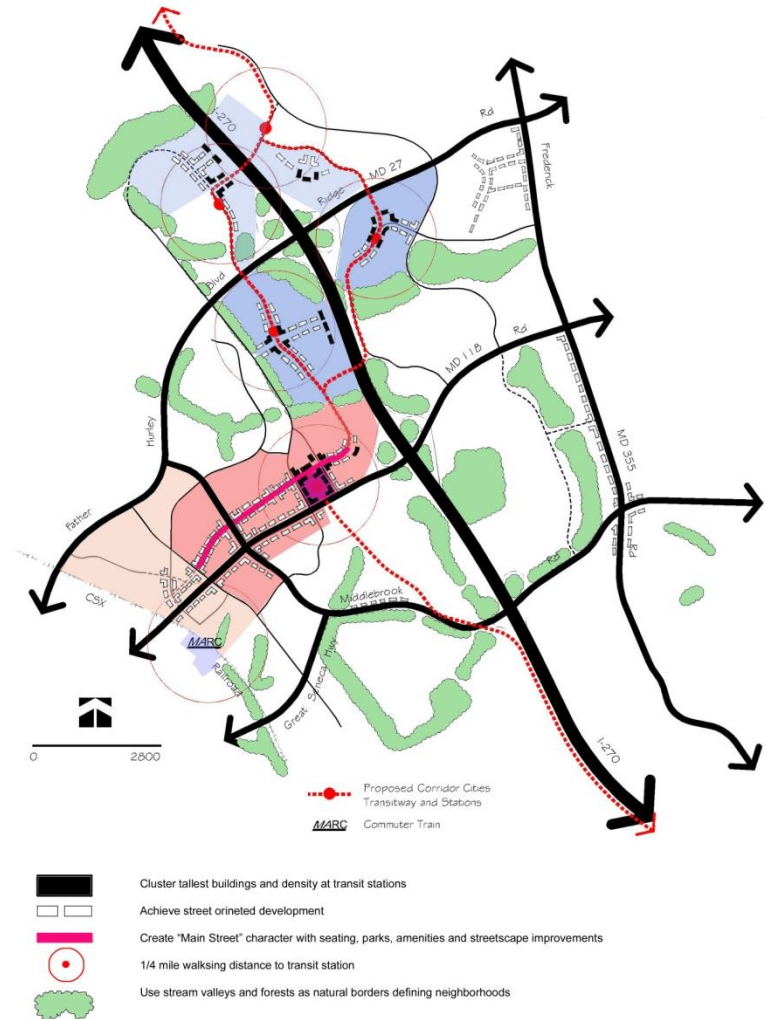

Germantown Forward

Germantown Forward

Germantown Today

- Auto oriented development
- Lacks transit oriented development
- Pedestrian environment
- Few urban open spaces
- Weak sense of place and identity

Germantown Forward

Major Plan Objectives

- Jobs, Housing
- Town Center
- New mixed use centers
- Hierarchy of places
- Street connections
- Network of open spaces
- Identity

Urban Design Framework

Germantown Forward