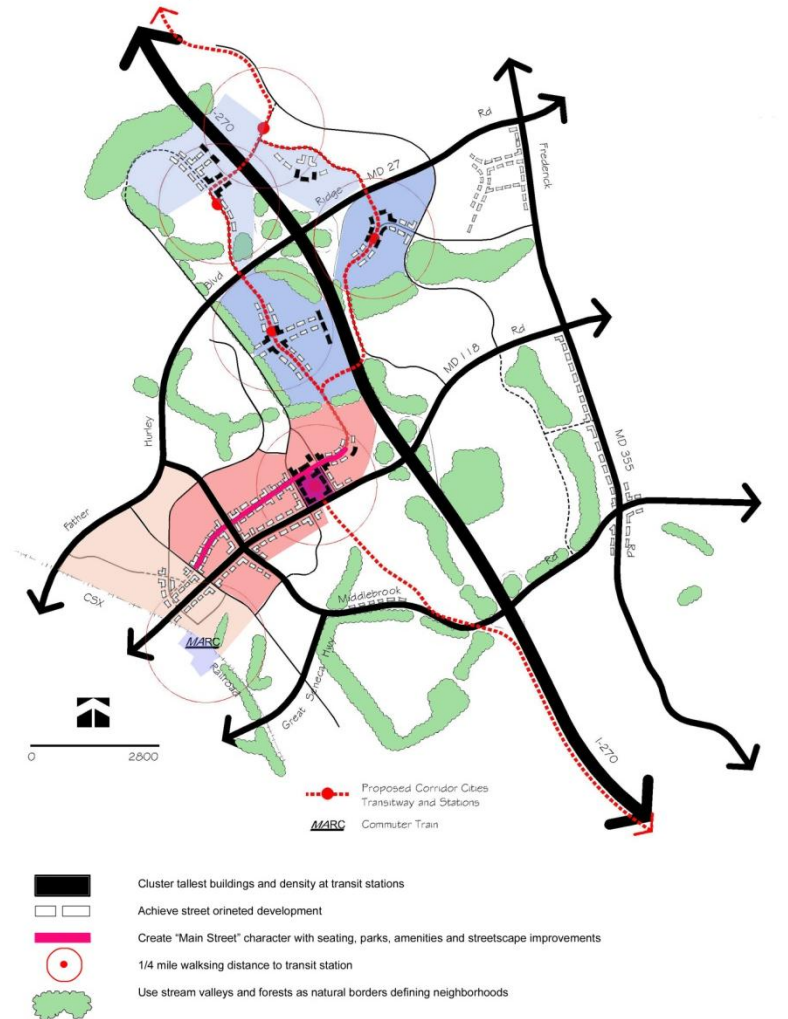

Urban Design Framework