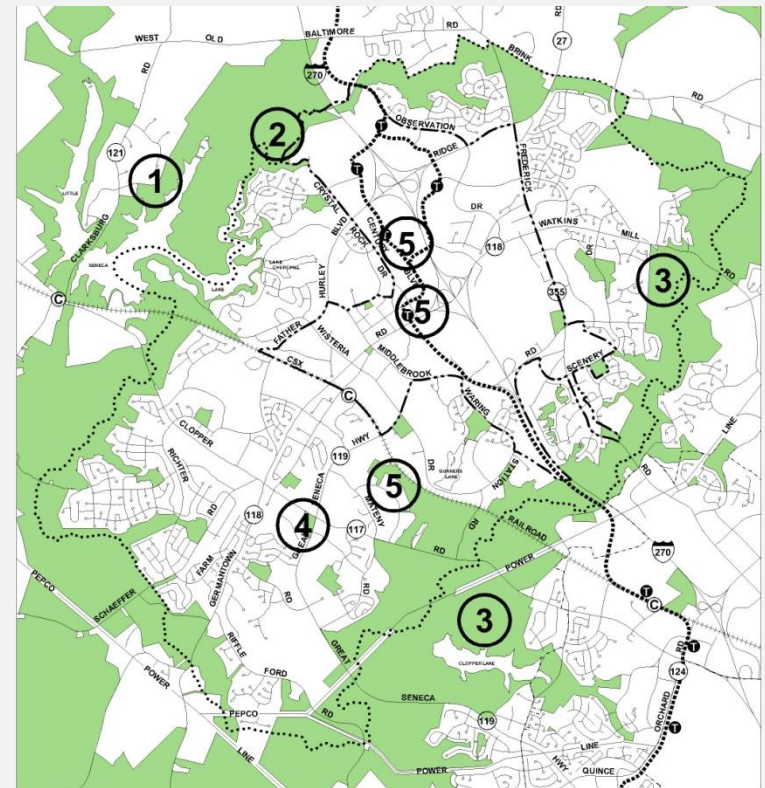

Germantown Forward

Public Testimony

- Change in community character
- Lacks community identity

Staff Recommendation

- **Community Identity**
- **Historic Resources and Themes**