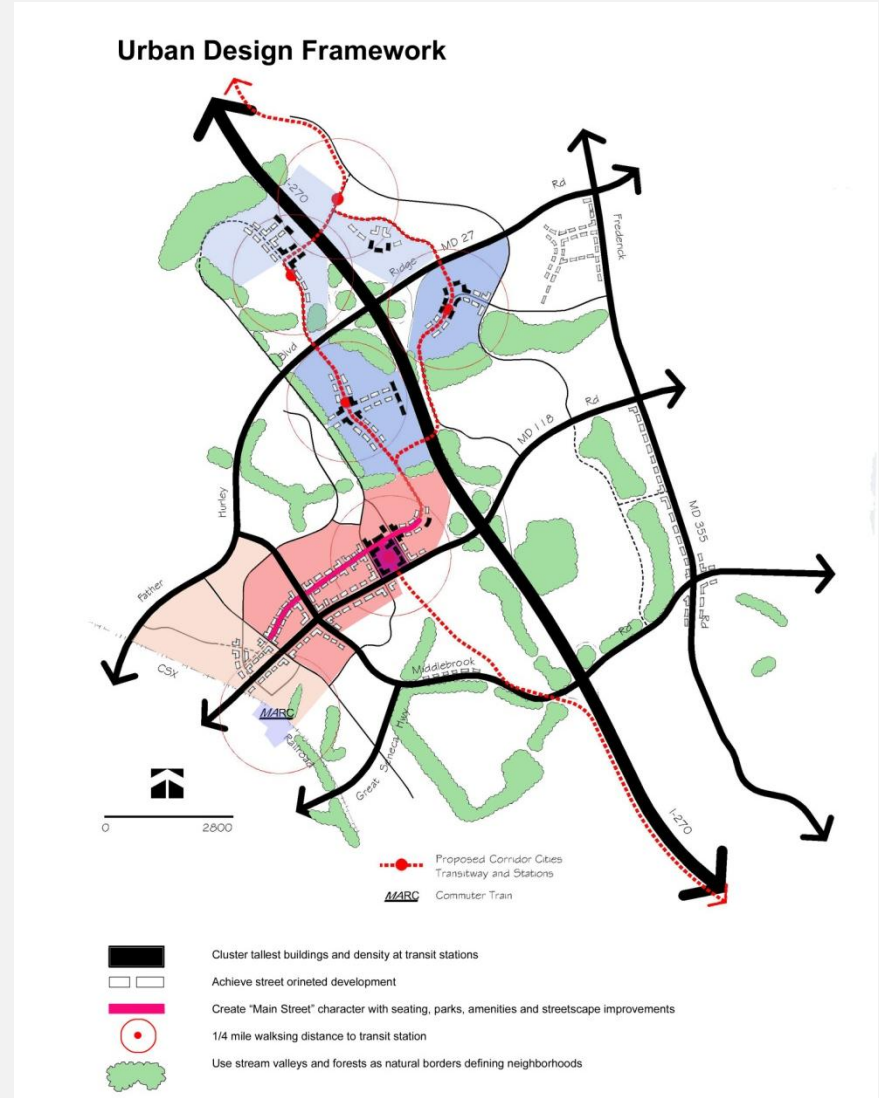

Germantown Forward

Public Testimony

- Hierarchy of places
- Tall buildings and change in character
- Compatibility
- Pedestrian and transit modes
- Community character

Staff Recommendation

- Area Wide Design Recommendations