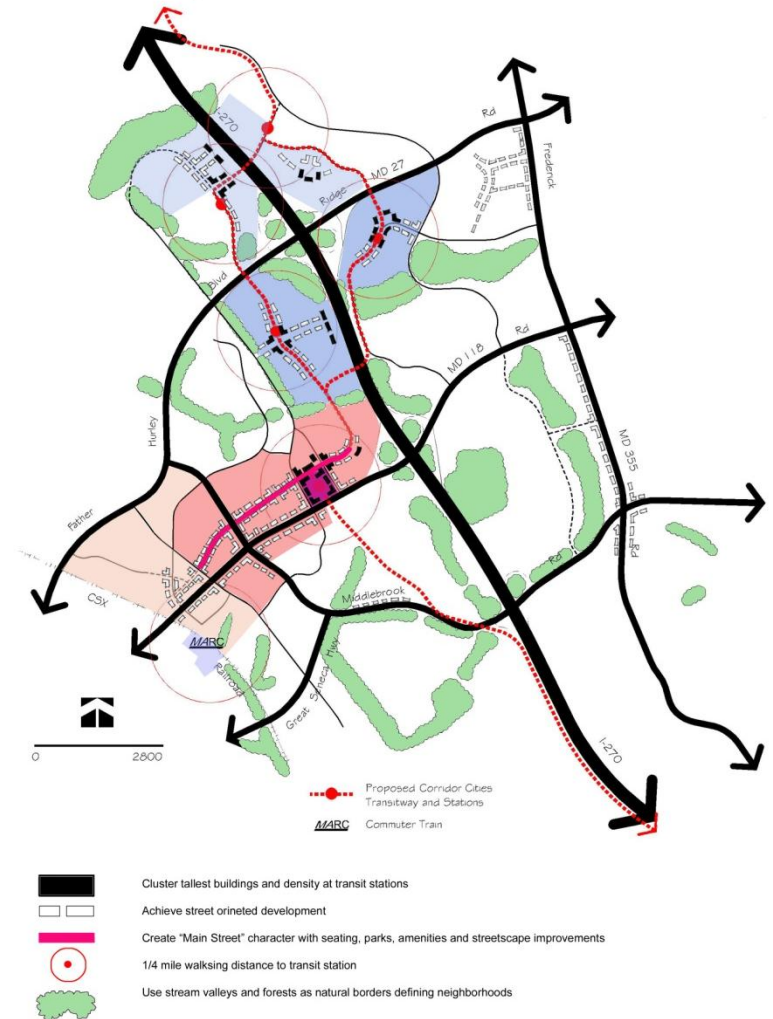

Urban Design Framework