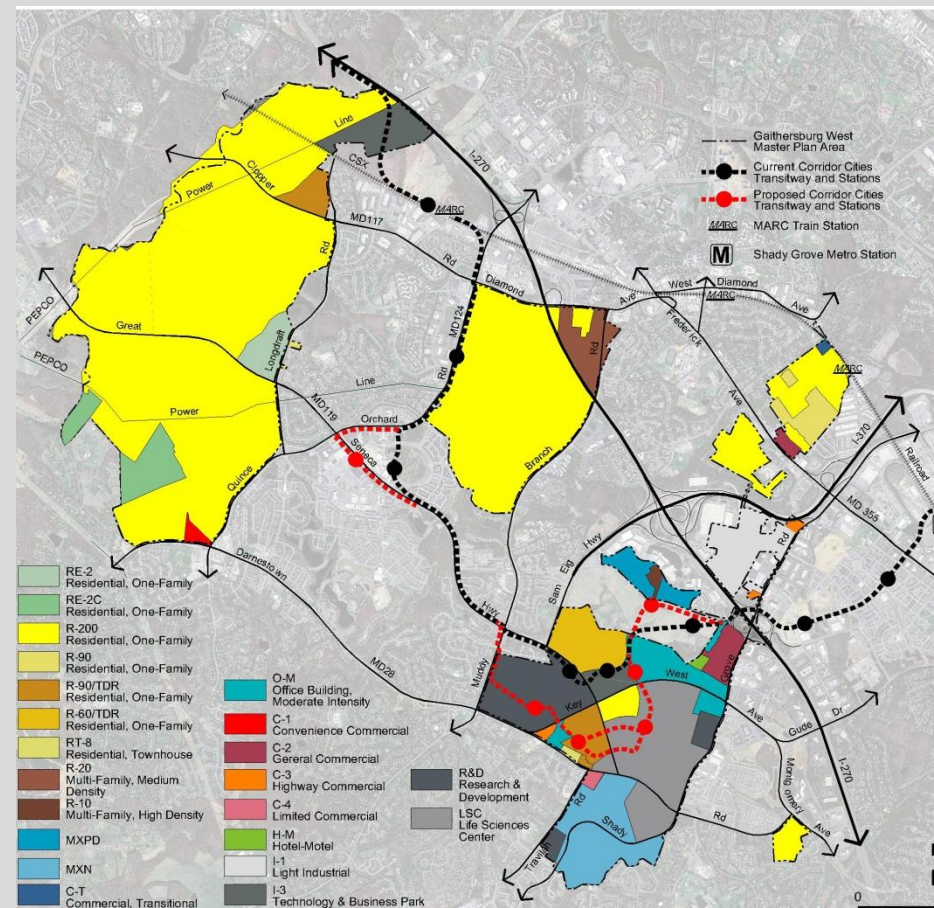

Areas & Enclaves

Municipalities

Road Network/Transit

Transit

Planning Board Draft Gaithersburg West Master Plan

Areas and Enclaves

Existing Zoning

Planning Board Draft Gaithersburg West Master Plan

Existing Land Use

Existing Zoning

Planning Board Draft Gaithersburg West Master Plan

McGown Property

Vacant Parcel

65 acres: I-3 10 acres: R-200

Planning Board Draft Gaithersburg West Master Plan

McGown Property

Planning Board Draft Gaithersburg West Master Plan

NIST, Londonderry and Hoyle's Addition

Planning Board Draft Gaithersburg West Master Plan

Rosemont, Oakmont, Walnut Hill

Planning Board Draft Gaithersburg West Master Plan

Gaithersburg West Master Plan Parks and Trails

Additional Facilities

North Potomac Community Center
Johnson Property

- | | | | | |
|---|------------------------------------|----------------------------|---------------------------|----------------|
| ① Seneca Creek State Park | ⑥ Quince Orchard Knolls Local Park | ⑪ Washingtonian Woods Park | ⑯ Robertson Park | ⑳ Glenora Park |
| ② Orchard Neighborhood Park | ⑦ Aberdeen Local Park | ⑫ Lakelands Park | ⑰ Metropolitan Grove Park | |
| ③ Quince Orchard Valley Neighborhood Park | ⑧ Muddy Branch Stream Valley Park | ⑬ Kentlands Lakes Park | ⑱ Malcolm King Park | |
| ④ Traville Local Park | ⑨ Big Pines Local Park | ⑭ Muddy Branch Park | ⑲ Bohrer Park | |
| ⑤ Duffel Local Park | ⑩ Potomac Horse Center | ⑮ Diamond Farms Park | | |