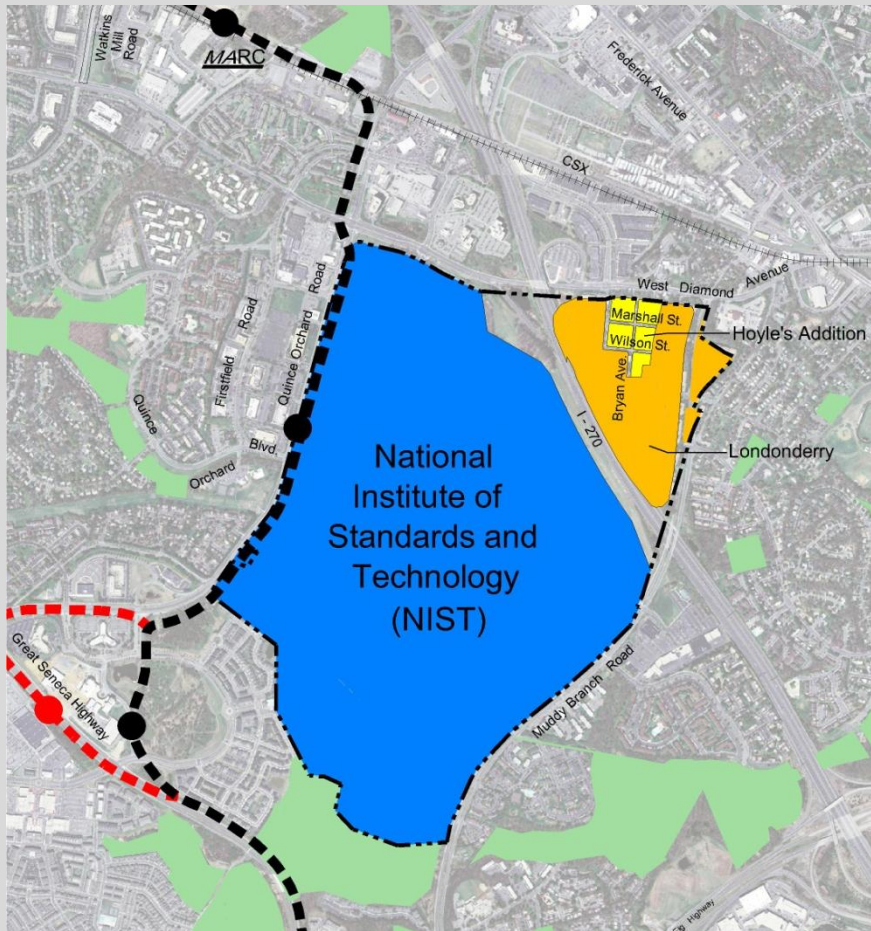

Areas & Enclaves

Municipalities

Road Network/Transit

Transit

Planning Board Draft Gaithersburg West Master Plan

Areas and Enclaves

Existing Zoning

Planning Board Draft Gaithersburg West Master Plan

Existing Land Use

Existing Zoning

Planning Board Draft Gaithersburg West Master Plan

McGown Property

Vacant Parcel

65 acres: I-3 10 acres: R-200

Planning Board Draft Gaithersburg West Master Plan

McGown Property

Planning Board Draft Gaithersburg West Master Plan

NIST, Londonderry and Hoyle's Addition

Planning Board Draft Gaithersburg West Master Plan

Rosemont, Oakmont, Walnut Hill

Planning Board Draft Gaithersburg West Master Plan