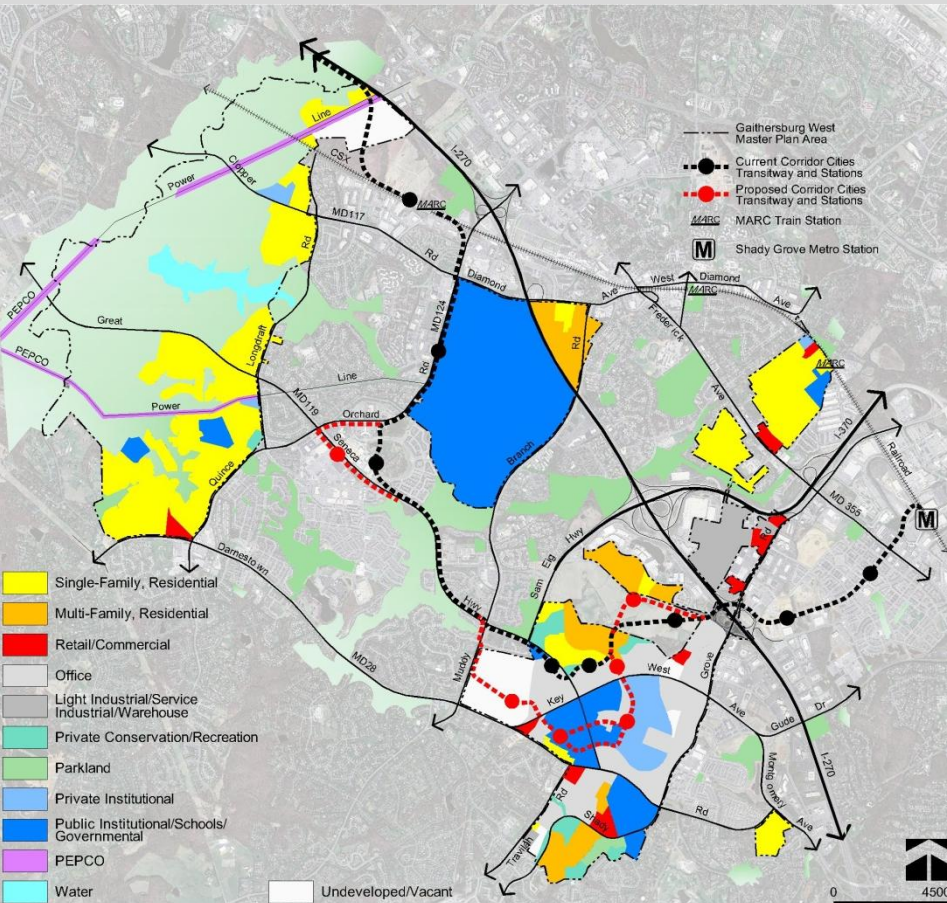

Areas & Enclaves

Municipalities

Road Network/Transit

Transit

Planning Board Draft Gaithersburg West Master Plan

Areas and Enclaves

Existing Zoning

Planning Board Draft Gaithersburg West Master Plan

Existing Land Use

Existing Zoning

Planning Board Draft Gaithersburg West Master Plan

McGown Property

Vacant Parcel

65 acres: I-3 10 acres: R-200

Planning Board Draft Gaithersburg West Master Plan

McGown Property

Planning Board Draft Gaithersburg West Master Plan

NIST, Londonderry and Hoyle's Addition

Planning Board Draft Gaithersburg West Master Plan

Rosemont, Oakmont, Walnut Hill

Planning Board Draft Gaithersburg West Master Plan

Gaithersburg West Master Plan Parks and Trails

Additional Facilities

North Potomac Community Center
Johnson Property

- | | | | | |
|---|------------------------------------|----------------------------|---------------------------|----------------|
| ① Seneca Creek State Park | ⑥ Quince Orchard Knolls Local Park | ⑪ Washingtonian Woods Park | ⑯ Robertson Park | ⑳ Glenora Park |
| ② Orchard Neighborhood Park | ⑦ Aberdeen Local Park | ⑫ Lakelands Park | ⑰ Metropolitan Grove Park | |
| ③ Quince Orchard Valley Neighborhood Park | ⑧ Muddy Branch Stream Valley Park | ⑬ Kentlands Lakes Park | ⑱ Malcolm King Park | |
| ④ Traville Local Park | ⑨ Big Pines Local Park | ⑭ Muddy Branch Park | ⑲ Bohrer Park | |
| ⑤ Duffel Local Park | ⑩ Potomac Horse Center | ⑮ Diamond Farms Park | | |