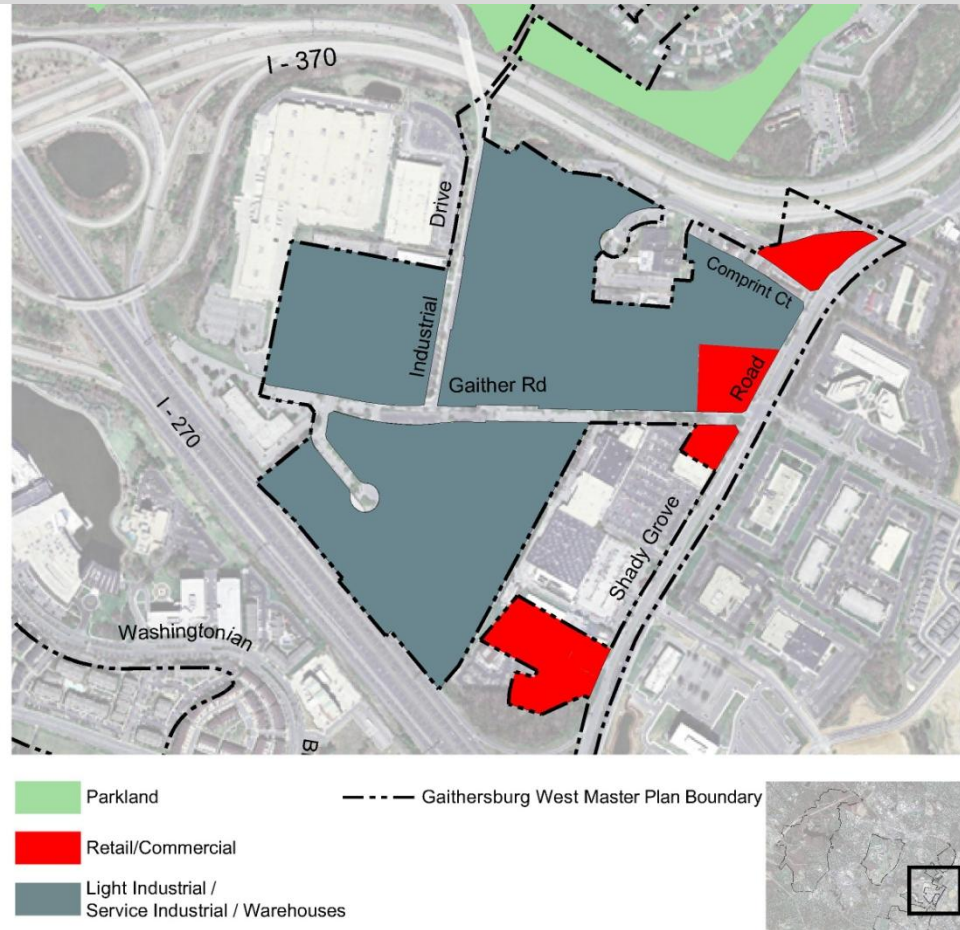

Existing Land Use

Existing Zoning

Planning Board Draft Gaithersburg West Master Plan

McGown Property

Vacant Parcel

65 acres: I-3 10 acres: R-200

Planning Board Draft Gaithersburg West Master Plan

McGown Property

Planning Board Draft Gaithersburg West Master Plan

NIST, Londonderry and Hoyle's Addition

Planning Board Draft Gaithersburg West Master Plan

Rosemont, Oakmont, Walnut Hill

Planning Board Draft Gaithersburg West Master Plan

Washingtonian Light Industrial

Gaithersburg West Master Plan

Bikeway Network

Planning Board Draft Gaithersburg West Master Plan Bikeway Network

Planning Board Draft Gaithersburg West Master Plan

LSC Bikeway Network

Gaithersburg West Master Plan Parks and Trails

Additional Facilities

North Potomac Community Center
Johnson Property

- | | | | | |
|---|------------------------------------|----------------------------|---------------------------|----------------|
| ① Seneca Creek State Park | ⑥ Quince Orchard Knolls Local Park | ⑪ Washingtonian Woods Park | ⑯ Robertson Park | ⑳ Glenora Park |
| ② Orchard Neighborhood Park | ⑦ Aberdeen Local Park | ⑫ Lakelands Park | ⑰ Metropolitan Grove Park | |
| ③ Quince Orchard Valley Neighborhood Park | ⑧ Muddy Branch Stream Valley Park | ⑬ Kentlands Lakes Park | ⑱ Malcolm King Park | |
| ④ Traville Local Park | ⑨ Big Pines Local Park | ⑭ Muddy Branch Park | ⑲ Bohrer Park | |
| ⑤ Duffel Local Park | ⑩ Potomac Horse Center | ⑮ Diamond Farms Park | | |