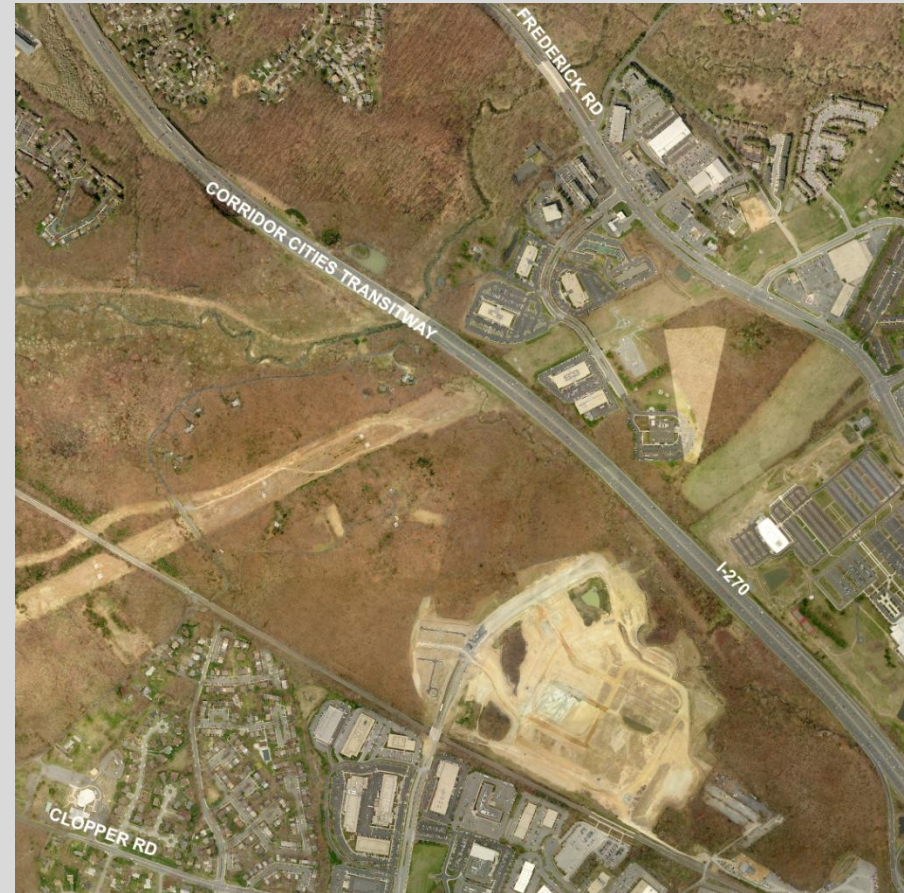

Areas & Enclaves

Municipalities

Road Network/Transit

Transit

Planning Board Draft Gaithersburg West Master Plan

Areas and Enclaves

Existing Zoning

Planning Board Draft Gaithersburg West Master Plan

Existing Land Use

Existing Zoning

Planning Board Draft Gaithersburg West Master Plan

McGown Property

Vacant Parcel

65 acres: I-3 10 acres: R-200

Planning Board Draft Gaithersburg West Master Plan

McGown Property