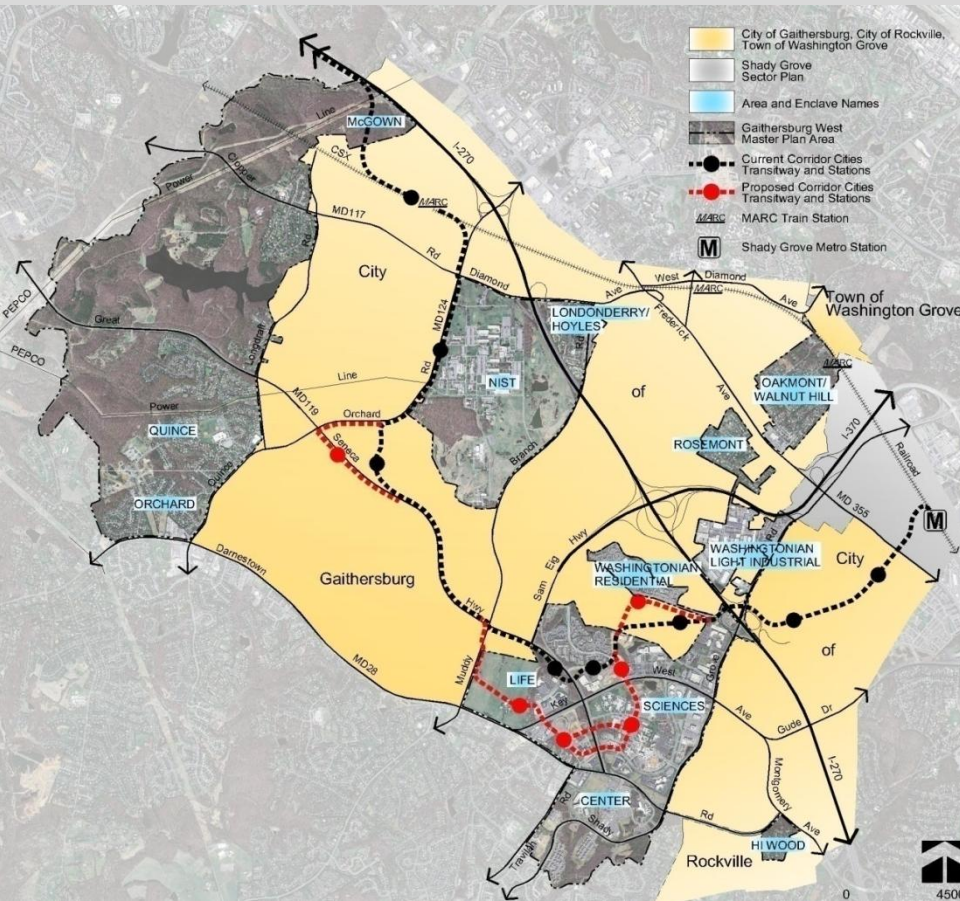

Areas & Enclaves

Municipalities

Road Network/Transit

Transit

Planning Board Draft Gaithersburg West Master Plan

Areas and Enclaves

Existing Zoning

Planning Board Draft Gaithersburg West Master Plan

Existing Land Use

Existing Zoning

Planning Board Draft Gaithersburg West Master Plan

McGown Property

Vacant Parcel

65 acres: I-3 10 acres: R-200

Planning Board Draft Gaithersburg West Master Plan

McGown Property

Planning Board Draft Gaithersburg West Master Plan

NIST, Londonderry and Hoyle's Addition

Planning Board Draft Gaithersburg West Master Plan

Rosemont, Oakmont, Walnut Hill

Planning Board Draft Gaithersburg West Master Plan

Gaithersburg West Master Plan Parks and Trails

Additional Facilities

North Potomac Community Center
Johnson Property

- | | | | | |
|---|------------------------------------|----------------------------|---------------------------|----------------|
| ① Seneca Creek State Park | ⑥ Quince Orchard Knolls Local Park | ⑪ Washingtonian Woods Park | ⑯ Robertson Park | ⑳ Glenora Park |
| ② Orchard Neighborhood Park | ⑦ Aberdeen Local Park | ⑫ Lakelands Park | ⑰ Metropolitan Grove Park | |
| ③ Quince Orchard Valley Neighborhood Park | ⑧ Muddy Branch Stream Valley Park | ⑬ Kentlands Lakes Park | ⑱ Malcolm King Park | |
| ④ Traville Local Park | ⑨ Big Pines Local Park | ⑭ Muddy Branch Park | ⑲ Bohrer Park | |
| ⑤ Duffel Local Park | ⑩ Potomac Horse Center | ⑮ Diamond Farms Park | | |