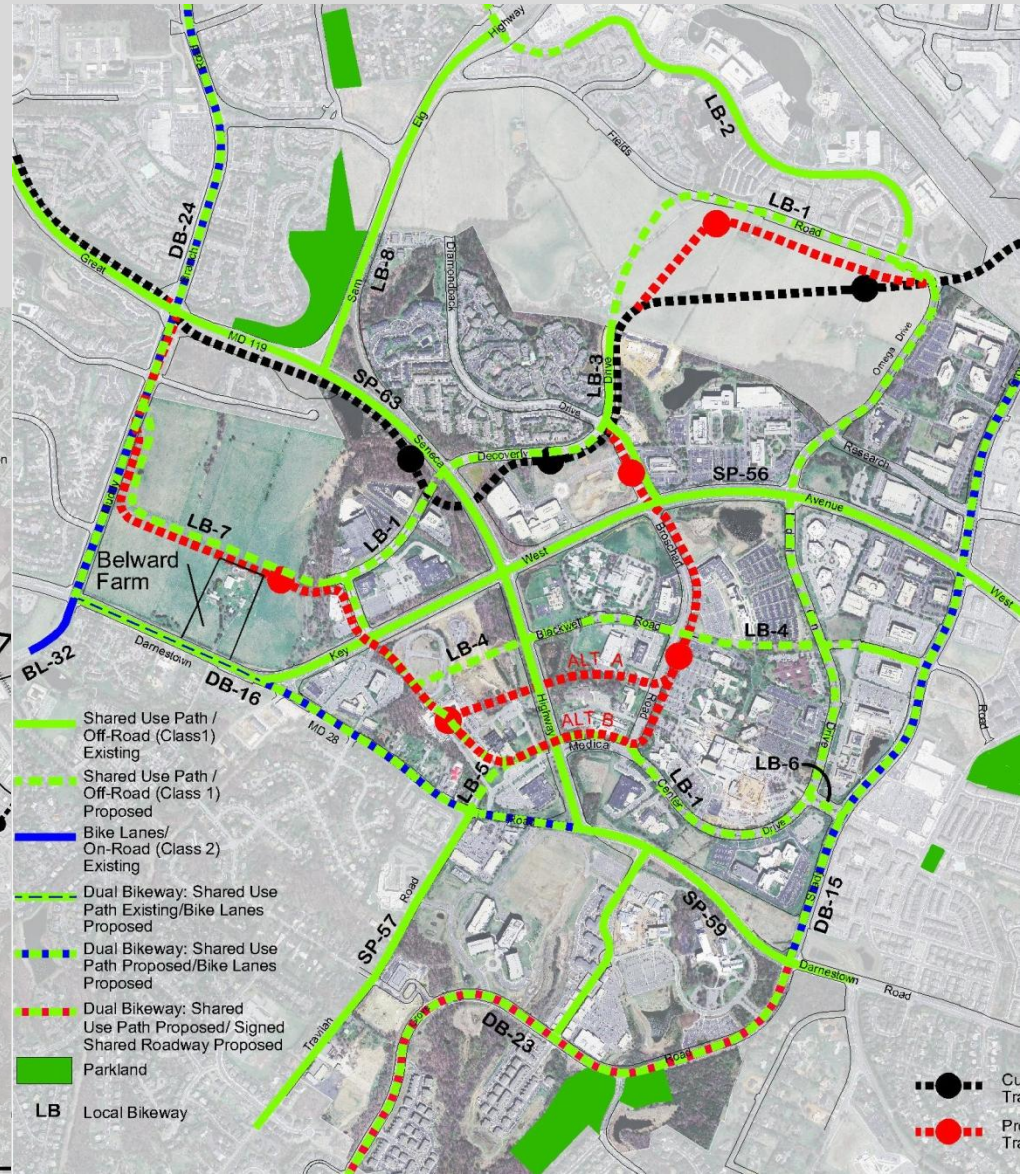

Areas & Enclaves

Municipalities

Road Network/Transit

Transit

Planning Board Draft Gaithersburg West Master Plan

Areas and Enclaves

Existing Zoning

Planning Board Draft Gaithersburg West Master Plan

Existing Land Use

Existing Zoning

Planning Board Draft Gaithersburg West Master Plan

McGown Property

Vacant Parcel

65 acres: I-3 10 acres: R-200

Planning Board Draft Gaithersburg West Master Plan

McGown Property

Planning Board Draft Gaithersburg West Master Plan

NIST, Londonderry and Hoyle's Addition

Planning Board Draft Gaithersburg West Master Plan

Rosemont, Oakmont, Walnut Hill

Planning Board Draft Gaithersburg West Master Plan

Washingtonian Light Industrial

Gaithersburg West Master Plan

Bikeway Network

Planning Board Draft Gaithersburg West Master Plan Bikeway Network

Planning Board Draft Gaithersburg West Master Plan

LSC Bikeway Network