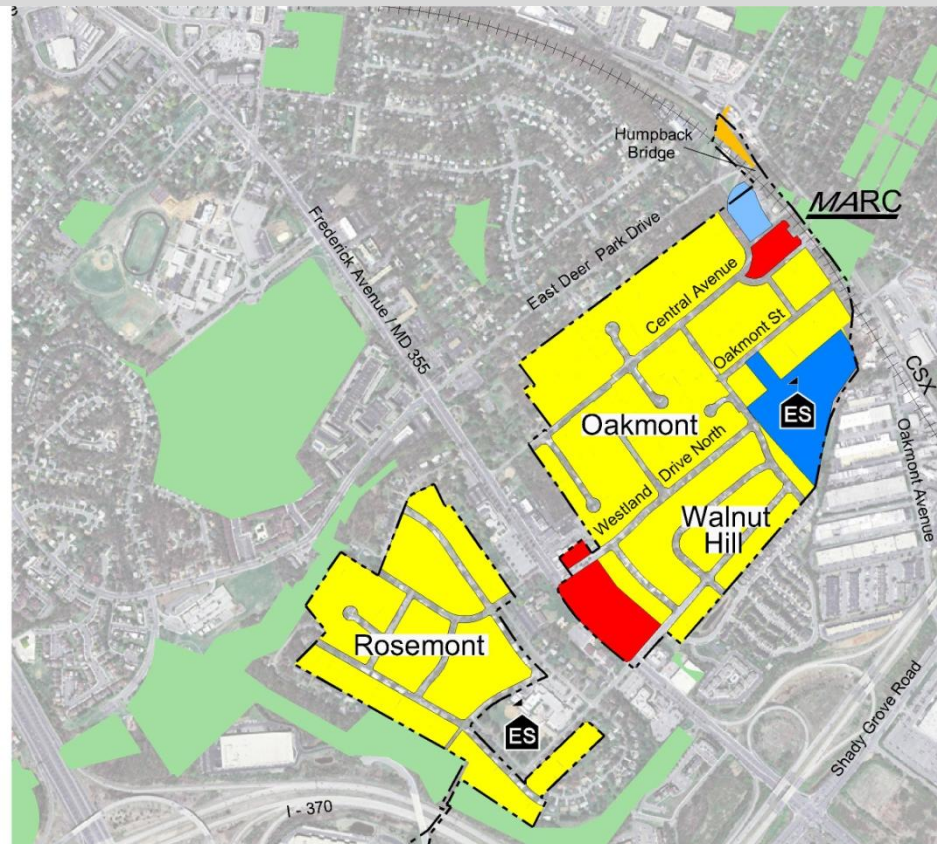

Areas & Enclaves

Municipalities

Road Network/Transit

Transit

Planning Board Draft Gaithersburg West Master Plan

Areas and Enclaves

Existing Zoning

Planning Board Draft Gaithersburg West Master Plan

Existing Land Use

Existing Zoning

Planning Board Draft Gaithersburg West Master Plan

McGown Property

Vacant Parcel

65 acres: I-3 10 acres: R-200

Planning Board Draft Gaithersburg West Master Plan

McGown Property

Planning Board Draft Gaithersburg West Master Plan

NIST, Londonderry and Hoyle's Addition

Planning Board Draft Gaithersburg West Master Plan

Rosemont, Oakmont, Walnut Hill

Planning Board Draft Gaithersburg West Master Plan

Gaithersburg West Master Plan Parks and Trails

Additional Facilities

North Potomac Community Center
Johnson Property

- | | | | | |
|---|------------------------------------|----------------------------|---------------------------|----------------|
| ① Seneca Creek State Park | ⑥ Quince Orchard Knolls Local Park | ⑪ Washingtonian Woods Park | ⑯ Robertson Park | ⑳ Glenora Park |
| ② Orchard Neighborhood Park | ⑦ Aberdeen Local Park | ⑫ Lakelands Park | ⑰ Metropolitan Grove Park | |
| ③ Quince Orchard Valley Neighborhood Park | ⑧ Muddy Branch Stream Valley Park | ⑬ Kentlands Lakes Park | ⑱ Malcolm King Park | |
| ④ Traville Local Park | ⑨ Big Pines Local Park | ⑭ Muddy Branch Park | ⑲ Bohrer Park | |
| ⑤ Duffel Local Park | ⑩ Potomac Horse Center | ⑮ Diamond Farms Park | | |