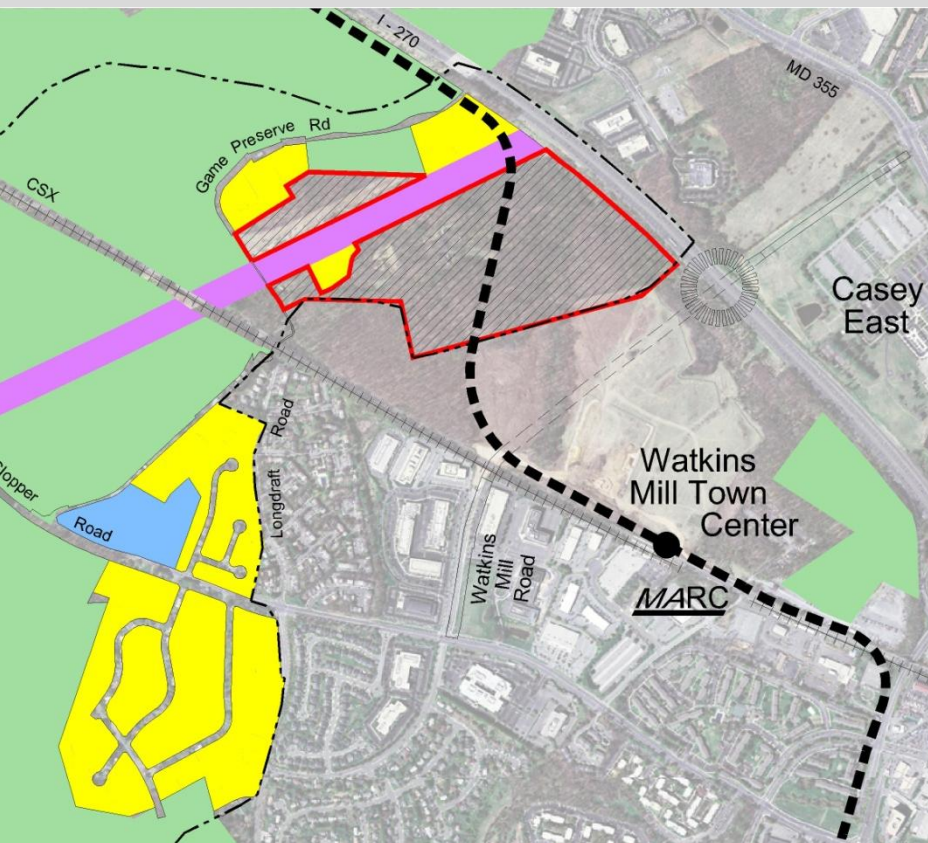

Areas & Enclaves

Municipalities

Road Network/Transit

Transit

Planning Board Draft Gaithersburg West Master Plan

Areas and Enclaves

Existing Zoning

Planning Board Draft Gaithersburg West Master Plan

Existing Land Use

Existing Zoning

Planning Board Draft Gaithersburg West Master Plan

McGown Property

Vacant Parcel

65 acres: I-3 10 acres: R-200

Planning Board Draft Gaithersburg West Master Plan

McGown Property

Planning Board Draft Gaithersburg West Master Plan

NIST, Londonderry and Hoyle's Addition

Planning Board Draft Gaithersburg West Master Plan

Rosemont, Oakmont, Walnut Hill

Planning Board Draft Gaithersburg West Master Plan

Gaithersburg West Master Plan Parks and Trails

Additional Facilities

North Potomac Community Center
Johnson Property

- | | | | | |
|---|------------------------------------|----------------------------|---------------------------|----------------|
| ① Seneca Creek State Park | ⑥ Quince Orchard Knolls Local Park | ⑪ Washingtonian Woods Park | ⑯ Robertson Park | ⑳ Glenora Park |
| ② Orchard Neighborhood Park | ⑦ Aberdeen Local Park | ⑫ Lakelands Park | ⑰ Metropolitan Grove Park | |
| ③ Quince Orchard Valley Neighborhood Park | ⑧ Muddy Branch Stream Valley Park | ⑬ Kentlands Lakes Park | ⑱ Malcolm King Park | |
| ④ Traville Local Park | ⑨ Big Pines Local Park | ⑭ Muddy Branch Park | ⑲ Bohrer Park | |
| ⑤ Duffel Local Park | ⑩ Potomac Horse Center | ⑮ Diamond Farms Park | | |