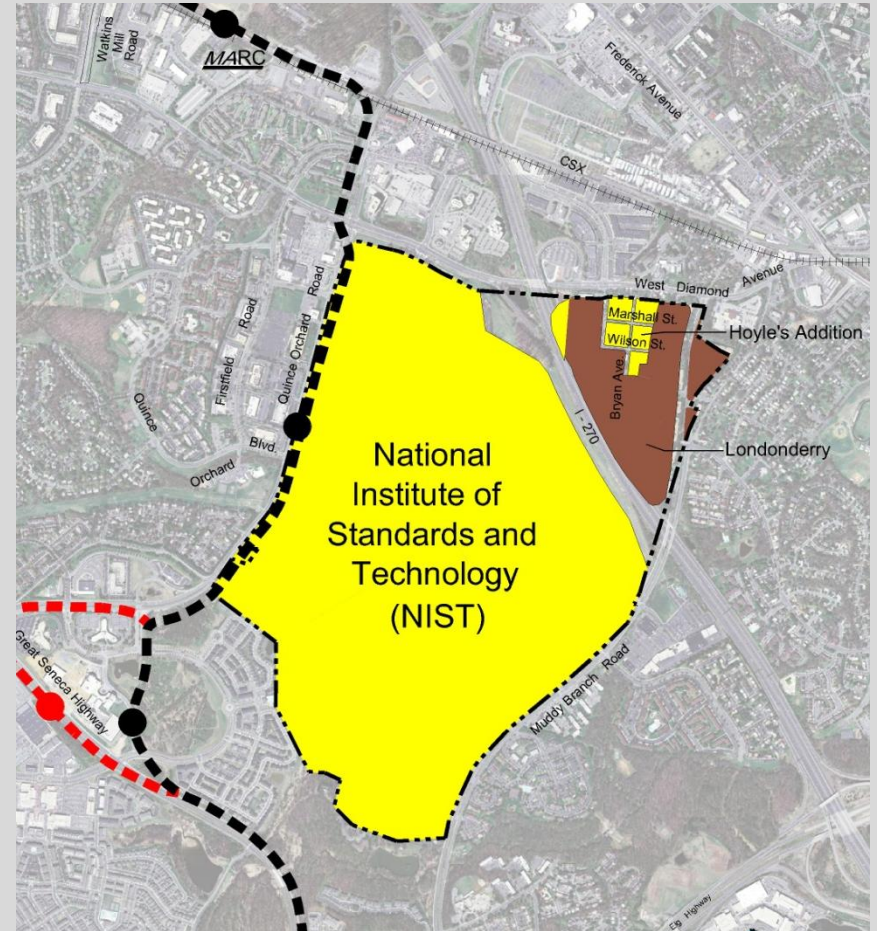

Areas & Enclaves

Municipalities

Road Network/Transit

Transit

Planning Board Draft Gaithersburg West Master Plan

Areas and Enclaves

Existing Zoning

Planning Board Draft Gaithersburg West Master Plan

Existing Land Use

Existing Zoning

Planning Board Draft Gaithersburg West Master Plan

McGown Property

Vacant Parcel

65 acres: I-3 10 acres: R-200

Planning Board Draft Gaithersburg West Master Plan

McGown Property

Planning Board Draft Gaithersburg West Master Plan

NIST, Londonderry and Hoyle's Addition

Planning Board Draft Gaithersburg West Master Plan

Rosemont, Oakmont, Walnut Hill

Planning Board Draft Gaithersburg West Master Plan