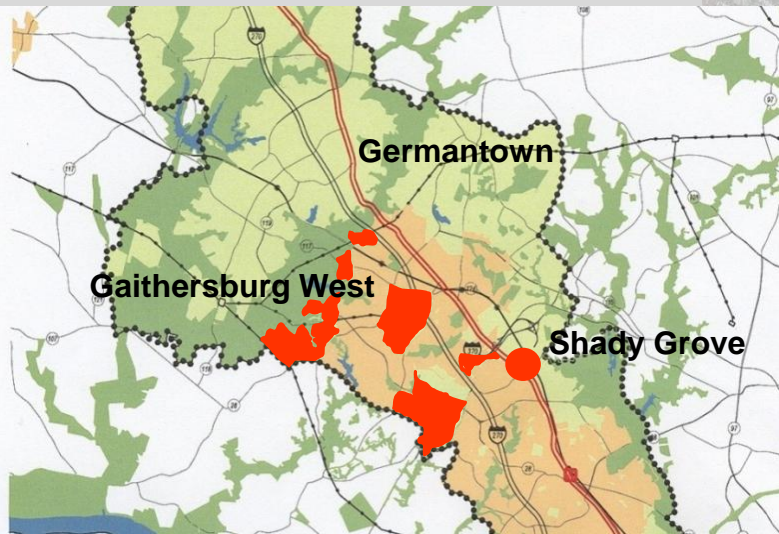

Areas & Enclaves

Municipalities

Road Network/Transit

Transit

Planning Board Draft Gaithersburg West Master Plan

Areas and Enclaves

Existing Zoning

Planning Board Draft Gaithersburg West Master Plan

Existing Land Use

Existing Zoning

Planning Board Draft Gaithersburg West Master Plan

McGown Property

Vacant Parcel

65 acres: I-3 10 acres: R-200

Planning Board Draft Gaithersburg West Master Plan

McGown Property