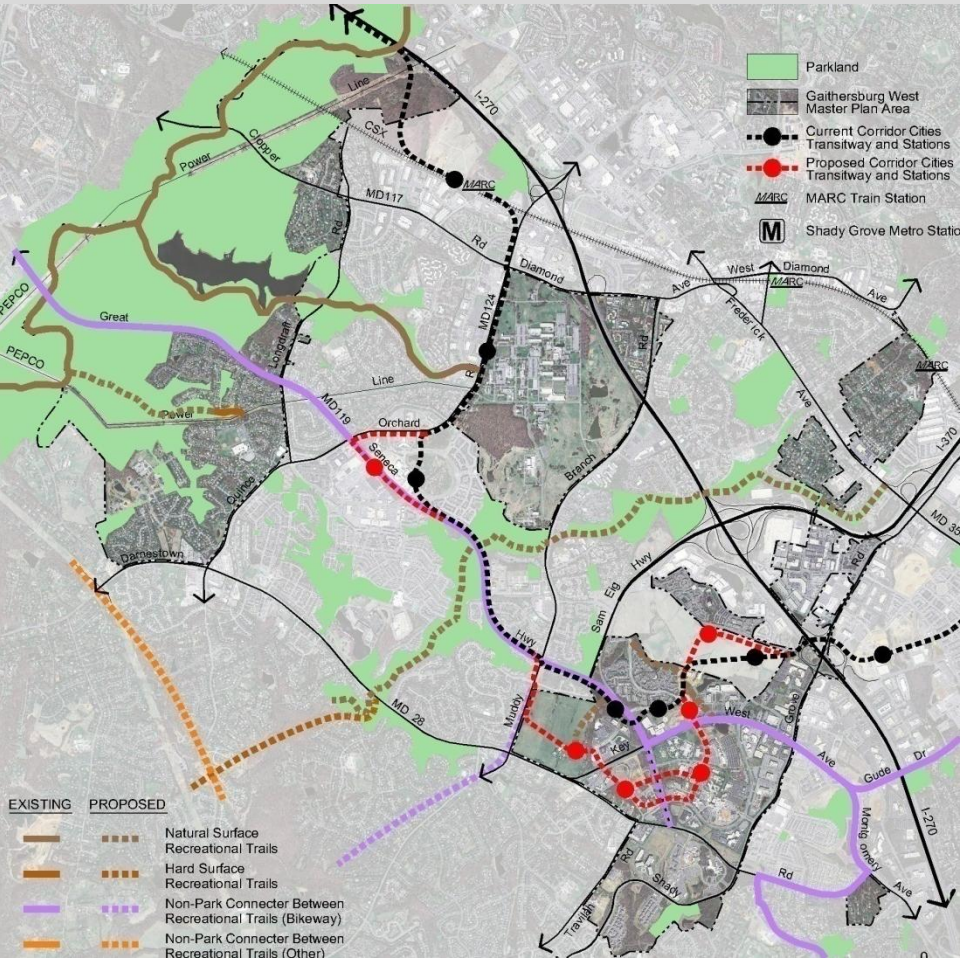

Areas & Enclaves

Municipalities

Road Network/Transit

Transit

Planning Board Draft Gaithersburg West Master Plan

Areas and Enclaves

Existing Zoning

Planning Board Draft Gaithersburg West Master Plan

Planning Board Draft Gaithersburg West Master Plan

NIST, Londonderry and Hoyle's Addition

Planning Board Draft Gaithersburg West Master Plan

Rosemont, Oakmont, Walnut Hill

Planning Board Draft Gaithersburg West Master Plan

Washingtonian Light Industrial

Gaithersburg West Master Plan

Bikeway Network

Planning Board Draft Gaithersburg West Master Plan Bikeway Network

Planning Board Draft Gaithersburg West Master Plan

LSC Bikeway Network

Gaithersburg West Master Plan Parks and Trails

Additional Facilities

North Potomac Community Center
Johnson Property

- | | | | | |
|---|------------------------------------|----------------------------|---------------------------|----------------|
| ① Seneca Creek State Park | ⑥ Quince Orchard Knolls Local Park | ⑪ Washingtonian Woods Park | ⑯ Robertson Park | ⑳ Glenora Park |
| ② Orchard Neighborhood Park | ⑦ Aberdeen Local Park | ⑫ Lakelands Park | ⑰ Metropolitan Grove Park | |
| ③ Quince Orchard Valley Neighborhood Park | ⑧ Muddy Branch Stream Valley Park | ⑬ Kentlands Lakes Park | ⑱ Malcolm King Park | |
| ④ Traville Local Park | ⑨ Big Pines Local Park | ⑭ Muddy Branch Park | ⑲ Bohrer Park | |
| ⑤ Duffel Local Park | ⑩ Potomac Horse Center | ⑮ Diamond Farms Park | | |