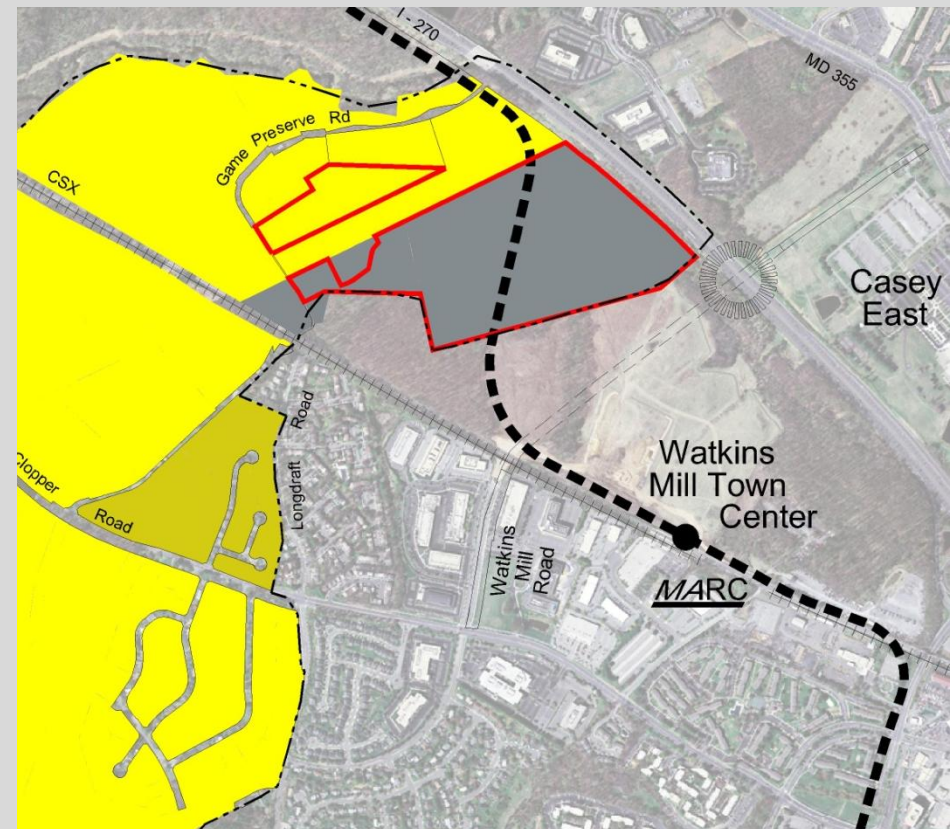

Areas & Enclaves

Municipalities

Road Network/Transit

Transit

Planning Board Draft Gaithersburg West Master Plan

Areas and Enclaves

Existing Zoning

Planning Board Draft Gaithersburg West Master Plan

Existing Land Use

Existing Zoning

Planning Board Draft Gaithersburg West Master Plan

McGown Property

Vacant Parcel

65 acres: I-3 10 acres: R-200

Planning Board Draft Gaithersburg West Master Plan

McGown Property

Planning Board Draft Gaithersburg West Master Plan

NIST, Londonderry and Hoyle's Addition

Planning Board Draft Gaithersburg West Master Plan

Rosemont, Oakmont, Walnut Hill

Planning Board Draft Gaithersburg West Master Plan

Gaithersburg West Master Plan Parks and Trails

Additional Facilities

North Potomac Community Center
Johnson Property

- | | | | | |
|---|------------------------------------|----------------------------|---------------------------|----------------|
| ① Seneca Creek State Park | ⑥ Quince Orchard Knolls Local Park | ⑪ Washingtonian Woods Park | ⑯ Robertson Park | ⑳ Glenora Park |
| ② Orchard Neighborhood Park | ⑦ Aberdeen Local Park | ⑫ Lakelands Park | ⑰ Metropolitan Grove Park | |
| ③ Quince Orchard Valley Neighborhood Park | ⑧ Muddy Branch Stream Valley Park | ⑬ Kentlands Lakes Park | ⑱ Malcolm King Park | |
| ④ Traville Local Park | ⑨ Big Pines Local Park | ⑭ Muddy Branch Park | ⑲ Bohrer Park | |
| ⑤ Duffel Local Park | ⑩ Potomac Horse Center | ⑮ Diamond Farms Park | | |