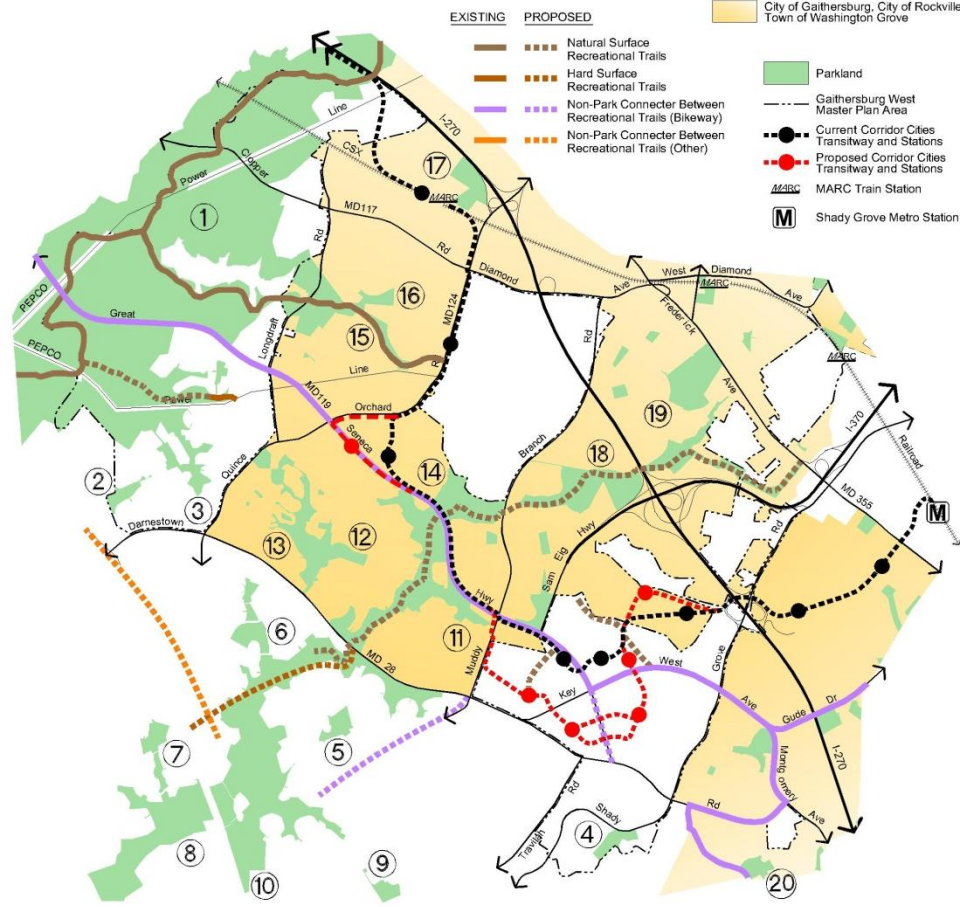

Existing Land Use

Existing Zoning

Planning Board Draft Gaithersburg West Master Plan

McGown Property

Vacant Parcel

65 acres: I-3 10 acres: R-200

Planning Board Draft Gaithersburg West Master Plan

McGown Property

Planning Board Draft Gaithersburg West Master Plan

NIST, Londonderry and Hoyle's Addition

Planning Board Draft Gaithersburg West Master Plan

Rosemont, Oakmont, Walnut Hill

Planning Board Draft Gaithersburg West Master Plan

Washingtonian Light Industrial

Gaithersburg West Master Plan

Bikeway Network

Planning Board Draft Gaithersburg West Master Plan Bikeway Network

Planning Board Draft Gaithersburg West Master Plan

LSC Bikeway Network

Gaithersburg West Master Plan Parks and Trails

Additional Facilities

North Potomac Community Center
Johnson Property

- | | | | | |
|---|------------------------------------|----------------------------|---------------------------|----------------|
| ① Seneca Creek State Park | ⑥ Quince Orchard Knolls Local Park | ⑪ Washingtonian Woods Park | ⑯ Robertson Park | ⑳ Glenora Park |
| ② Orchard Neighborhood Park | ⑦ Aberdeen Local Park | ⑫ Lakelands Park | ⑰ Metropolitan Grove Park | |
| ③ Quince Orchard Valley Neighborhood Park | ⑧ Muddy Branch Stream Valley Park | ⑬ Kentlands Lakes Park | ⑱ Malcolm King Park | |
| ④ Traville Local Park | ⑨ Big Pines Local Park | ⑭ Muddy Branch Park | ⑲ Bohrer Park | |
| ⑤ Duffel Local Park | ⑩ Potomac Horse Center | ⑮ Diamond Farms Park | | |