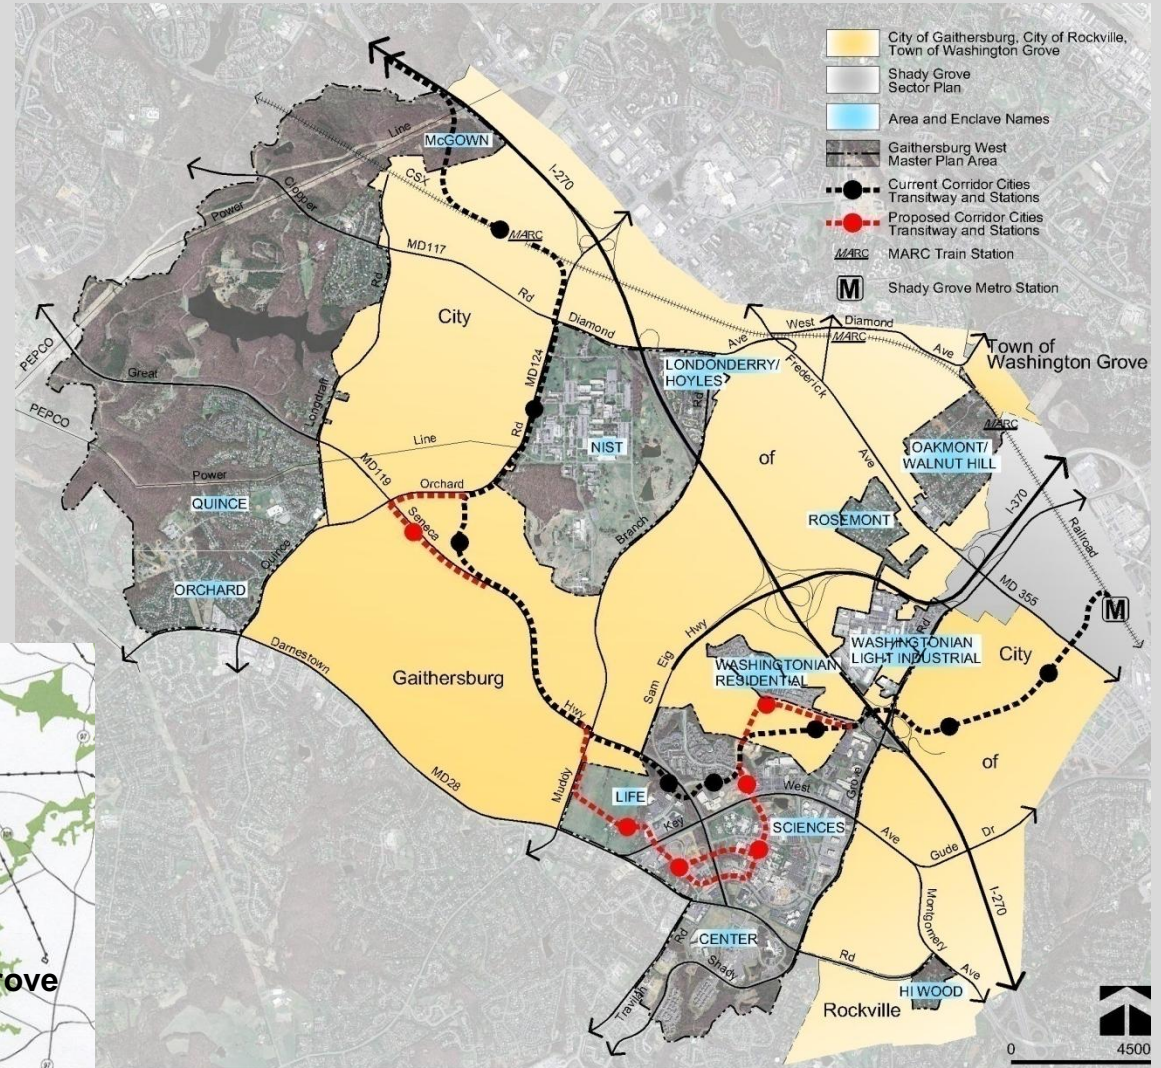

Planning Board Draft Gaithersburg West Master Plan

October 12, 2009 PHED Committee Worksession

July 2009
Planning Board Draft

gaithersburg west master plan

The Life Sciences Center

Planning Board Draft Gaithersburg West Master Plan

Areas & Enclaves

Municipalities

Road Network/Transit

Transit

Planning Board Draft Gaithersburg West Master Plan

Areas and Enclaves

Existing Zoning

Planning Board Draft Gaithersburg West Master Plan

Existing Land Use

Existing Zoning

Planning Board Draft Gaithersburg West Master Plan

McGown Property

Vacant Parcel

65 acres: I-3 10 acres: R-200

Planning Board Draft Gaithersburg West Master Plan

McGown Property

Gaithersburg West Master Plan Parks and Trails

Additional Facilities

North Potomac Community Center
Johnson Property

- | | | | | |
|---|------------------------------------|----------------------------|---------------------------|----------------|
| ① Seneca Creek State Park | ⑥ Quince Orchard Knolls Local Park | ⑪ Washingtonian Woods Park | ⑯ Robertson Park | ⑳ Glenora Park |
| ② Orchard Neighborhood Park | ⑦ Aberdeen Local Park | ⑫ Lakelands Park | ⑰ Metropolitan Grove Park | |
| ③ Quince Orchard Valley Neighborhood Park | ⑧ Muddy Branch Stream Valley Park | ⑬ Kentlands Lakes Park | ⑱ Malcolm King Park | |
| ④ Traville Local Park | ⑨ Big Pines Local Park | ⑭ Muddy Branch Park | ⑲ Bohrer Park | |
| ⑤ Duffel Local Park | ⑩ Potomac Horse Center | ⑮ Diamond Farms Park | | |