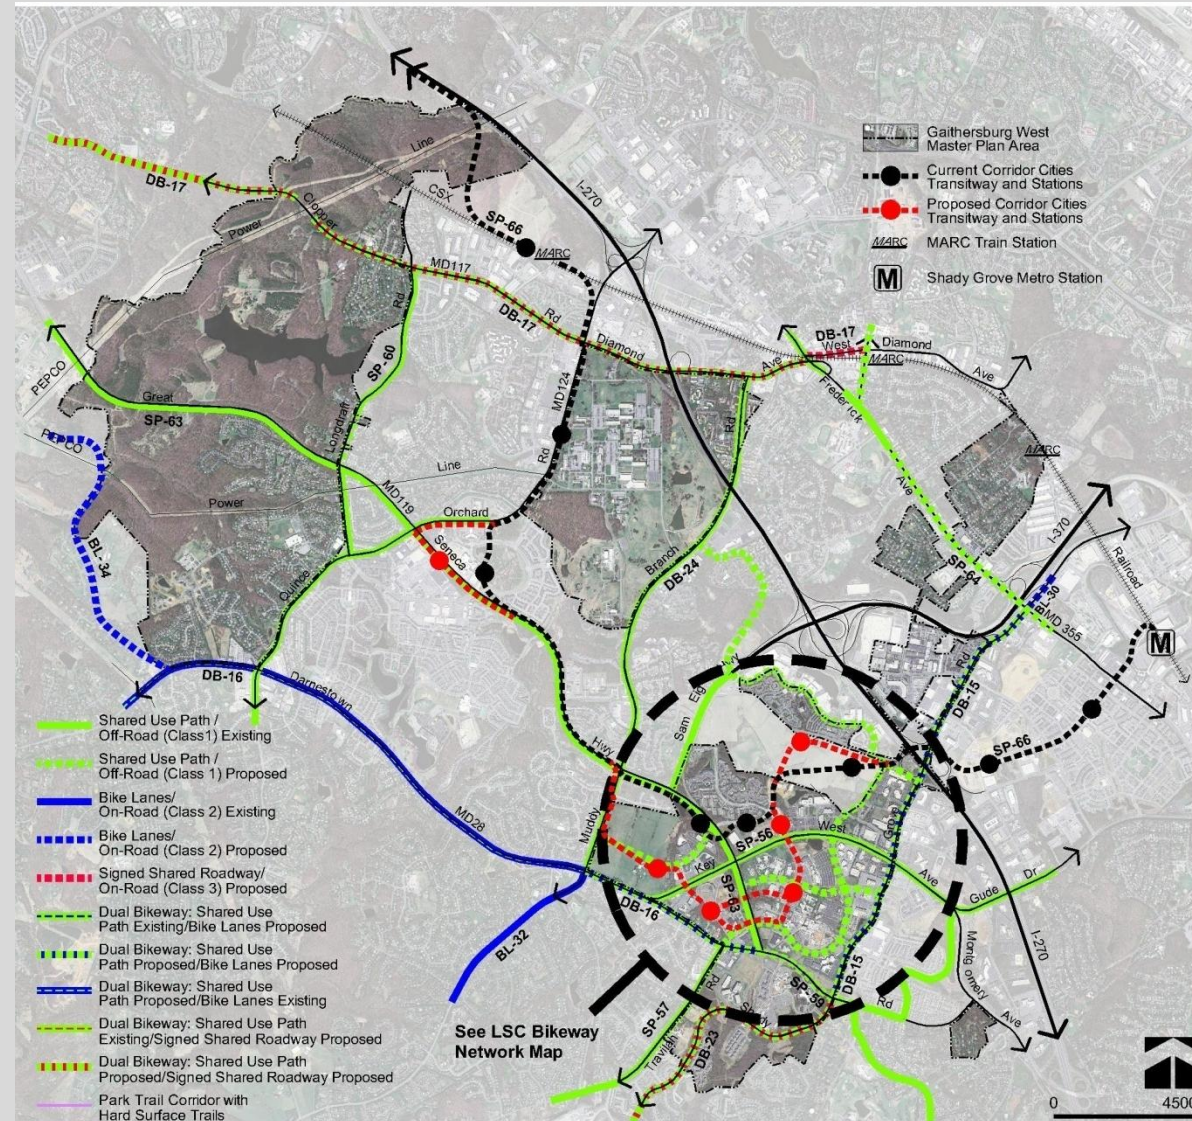

Areas & Enclaves

Municipalities

Road Network/Transit

Transit

Planning Board Draft Gaithersburg West Master Plan

Areas and Enclaves

Existing Zoning

Planning Board Draft Gaithersburg West Master Plan

Planning Board Draft Gaithersburg West Master Plan

NIST, Londonderry and Hoyle's Addition

Planning Board Draft Gaithersburg West Master Plan

Rosemont, Oakmont, Walnut Hill

Planning Board Draft Gaithersburg West Master Plan

Washingtonian Light Industrial

Gaithersburg West Master Plan

Bikeway Network

Planning Board Draft Gaithersburg West Master Plan Bikeway Network

Planning Board Draft Gaithersburg West Master Plan

LSC Bikeway Network

Gaithersburg West Master Plan Parks and Trails

Additional Facilities

North Potomac Community Center
Johnson Property

- | | | | | |
|---|------------------------------------|----------------------------|---------------------------|----------------|
| ① Seneca Creek State Park | ⑥ Quince Orchard Knolls Local Park | ⑪ Washingtonian Woods Park | ⑯ Robertson Park | ⑳ Glenora Park |
| ② Orchard Neighborhood Park | ⑦ Aberdeen Local Park | ⑫ Lakelands Park | ⑰ Metropolitan Grove Park | |
| ③ Quince Orchard Valley Neighborhood Park | ⑧ Muddy Branch Stream Valley Park | ⑬ Kentlands Lakes Park | ⑱ Malcolm King Park | |
| ④ Traville Local Park | ⑨ Big Pines Local Park | ⑭ Muddy Branch Park | ⑲ Bohrer Park | |
| ⑤ Duffel Local Park | ⑩ Potomac Horse Center | ⑮ Diamond Farms Park | | |