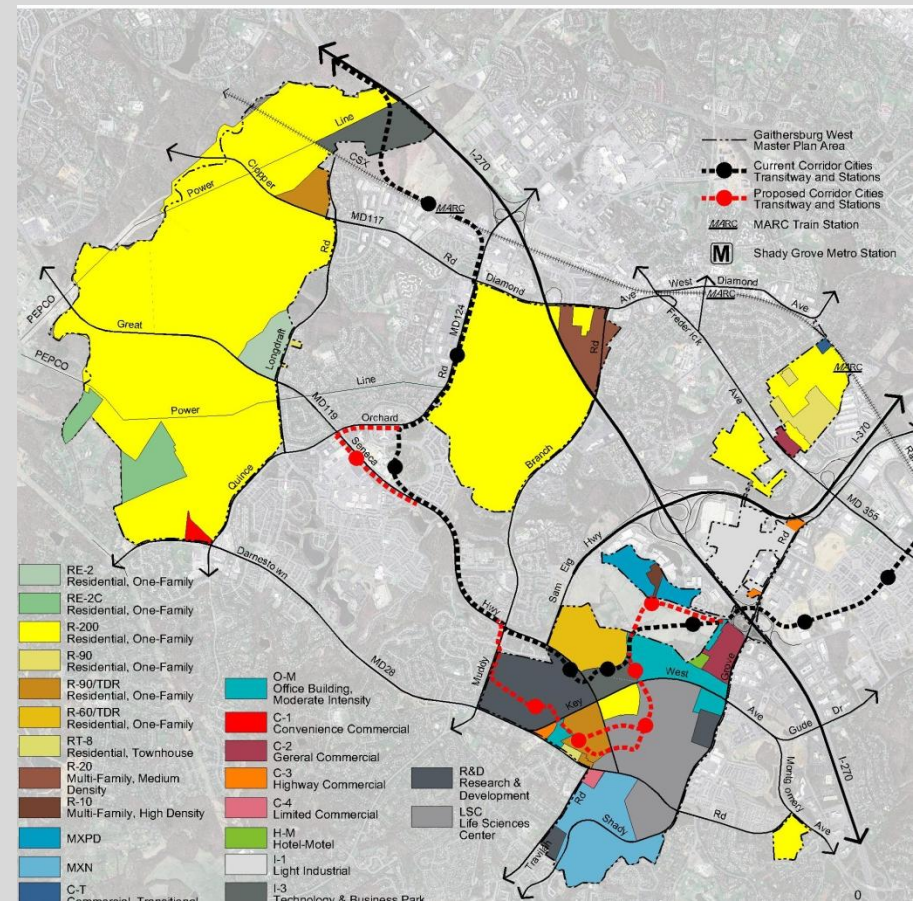

Areas & Enclaves

Municipalities

Road Network/Transit

Transit

Planning Board Draft Gaithersburg West Master Plan

Areas and Enclaves

Existing Zoning

Planning Board Draft Gaithersburg West Master Plan

Existing Land Use

Existing Zoning

Planning Board Draft Gaithersburg West Master Plan

McGown Property

Vacant Parcel

65 acres: I-3 10 acres: R-200

Planning Board Draft Gaithersburg West Master Plan

McGown Property

Planning Board Draft Gaithersburg West Master Plan

NIST, Londonderry and Hoyle's Addition

Planning Board Draft Gaithersburg West Master Plan

Rosemont, Oakmont, Walnut Hill

Planning Board Draft Gaithersburg West Master Plan

Gaithersburg West Master Plan Parks and Trails

Additional Facilities

North Potomac Community Center
Johnson Property

- | | | | | |
|---|------------------------------------|----------------------------|---------------------------|----------------|
| ① Seneca Creek State Park | ⑥ Quince Orchard Knolls Local Park | ⑪ Washingtonian Woods Park | ⑯ Robertson Park | ⑳ Glenora Park |
| ② Orchard Neighborhood Park | ⑦ Aberdeen Local Park | ⑫ Lakelands Park | ⑰ Metropolitan Grove Park | |
| ③ Quince Orchard Valley Neighborhood Park | ⑧ Muddy Branch Stream Valley Park | ⑬ Kentlands Lakes Park | ⑱ Malcolm King Park | |
| ④ Traville Local Park | ⑨ Big Pines Local Park | ⑭ Muddy Branch Park | ⑲ Bohrer Park | |
| ⑤ Duffel Local Park | ⑩ Potomac Horse Center | ⑮ Diamond Farms Park | | |