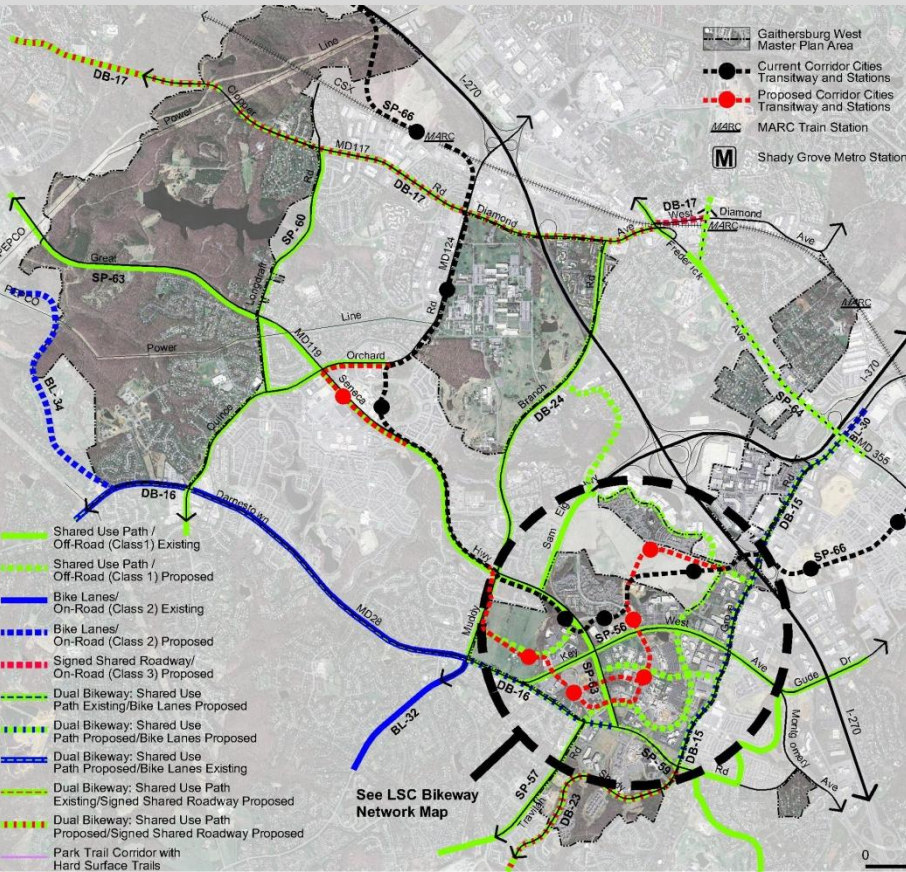

Areas & Enclaves

Municipalities

Road Network/Transit

Transit

Planning Board Draft Gaithersburg West Master Plan

Areas and Enclaves

Existing Zoning

Planning Board Draft Gaithersburg West Master Plan

Existing Land Use

Existing Zoning

Planning Board Draft Gaithersburg West Master Plan

McGown Property

Vacant Parcel

65 acres: I-3 10 acres: R-200

Planning Board Draft Gaithersburg West Master Plan

McGown Property

Planning Board Draft Gaithersburg West Master Plan

NIST, Londonderry and Hoyle's Addition

Planning Board Draft Gaithersburg West Master Plan

Rosemont, Oakmont, Walnut Hill

Planning Board Draft Gaithersburg West Master Plan

Washingtonian Light Industrial

Gaithersburg West Master Plan

Bikeway Network

Planning Board Draft Gaithersburg West Master Plan Bikeway Network

Planning Board Draft Gaithersburg West Master Plan

LSC Bikeway Network