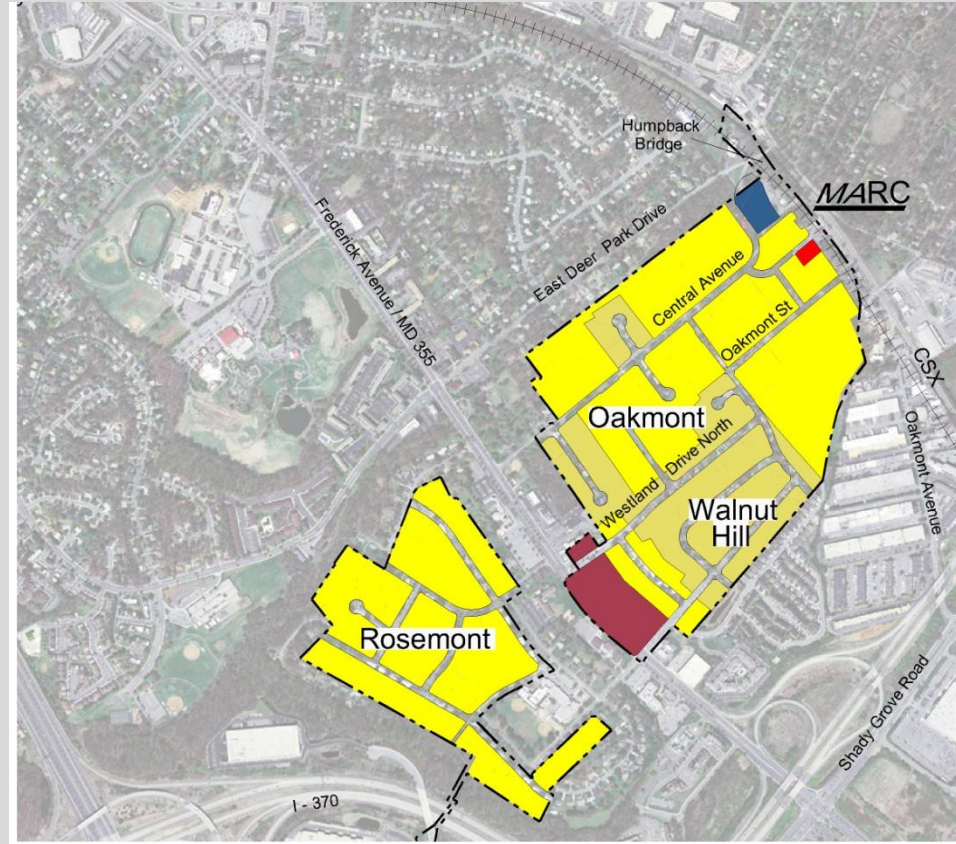

Areas & Enclaves

Municipalities

Road Network/Transit

Transit

Planning Board Draft Gaithersburg West Master Plan

Areas and Enclaves

Existing Zoning

Planning Board Draft Gaithersburg West Master Plan

Existing Land Use

Existing Zoning

Planning Board Draft Gaithersburg West Master Plan

McGown Property

Vacant Parcel

65 acres: I-3 10 acres: R-200

Planning Board Draft Gaithersburg West Master Plan

McGown Property

Planning Board Draft Gaithersburg West Master Plan

NIST, Londonderry and Hoyle's Addition

Planning Board Draft Gaithersburg West Master Plan

Rosemont, Oakmont, Walnut Hill

Planning Board Draft Gaithersburg West Master Plan

Gaithersburg West Master Plan Parks and Trails

Additional Facilities

North Potomac Community Center
Johnson Property

- | | | | | |
|---|------------------------------------|----------------------------|---------------------------|----------------|
| ① Seneca Creek State Park | ⑥ Quince Orchard Knolls Local Park | ⑪ Washingtonian Woods Park | ⑯ Robertson Park | ⑳ Glenora Park |
| ② Orchard Neighborhood Park | ⑦ Aberdeen Local Park | ⑫ Lakelands Park | ⑰ Metropolitan Grove Park | |
| ③ Quince Orchard Valley Neighborhood Park | ⑧ Muddy Branch Stream Valley Park | ⑬ Kentlands Lakes Park | ⑱ Malcolm King Park | |
| ④ Traville Local Park | ⑨ Big Pines Local Park | ⑭ Muddy Branch Park | ⑲ Bohrer Park | |
| ⑤ Duffel Local Park | ⑩ Potomac Horse Center | ⑮ Diamond Farms Park | | |