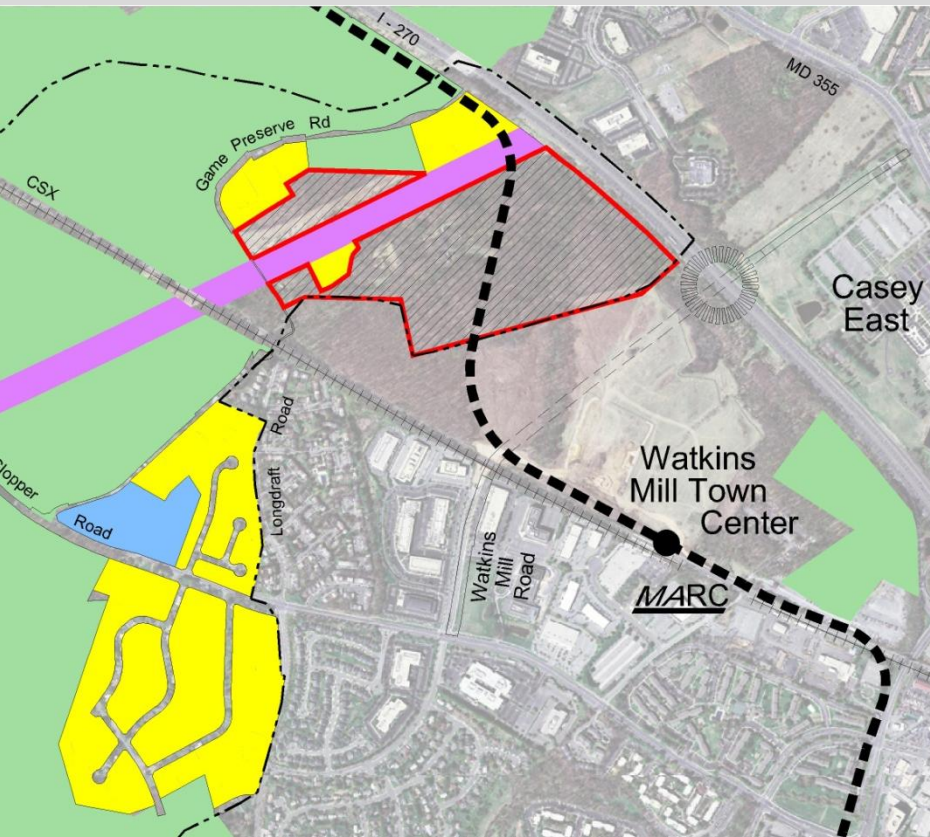

Areas & Enclaves

Municipalities

Road Network/Transit

Transit

Planning Board Draft Gaithersburg West Master Plan

Areas and Enclaves

Existing Zoning

Planning Board Draft Gaithersburg West Master Plan

Existing Land Use

Existing Zoning

Planning Board Draft Gaithersburg West Master Plan

McGown Property

Vacant Parcel

65 acres: I-3 10 acres: R-200

Planning Board Draft Gaithersburg West Master Plan

McGown Property

Planning Board Draft Gaithersburg West Master Plan

NIST, Londonderry and Hoyle's Addition

Planning Board Draft Gaithersburg West Master Plan

Rosemont, Oakmont, Walnut Hill

Planning Board Draft Gaithersburg West Master Plan

Gaithersburg West Master Plan Parks and Trails

Additional Facilities

North Potomac Community Center
Johnson Property

- | | | | | |
|---|------------------------------------|----------------------------|---------------------------|----------------|
| ① Seneca Creek State Park | ⑥ Quince Orchard Knolls Local Park | ⑪ Washingtonian Woods Park | ⑯ Robertson Park | ⑳ Glenora Park |
| ② Orchard Neighborhood Park | ⑦ Aberdeen Local Park | ⑫ Lakelands Park | ⑰ Metropolitan Grove Park | |
| ③ Quince Orchard Valley Neighborhood Park | ⑧ Muddy Branch Stream Valley Park | ⑬ Kentlands Lakes Park | ⑱ Malcolm King Park | |
| ④ Traville Local Park | ⑨ Big Pines Local Park | ⑭ Muddy Branch Park | ⑲ Bohrer Park | |
| ⑤ Duffel Local Park | ⑩ Potomac Horse Center | ⑮ Diamond Farms Park | | |