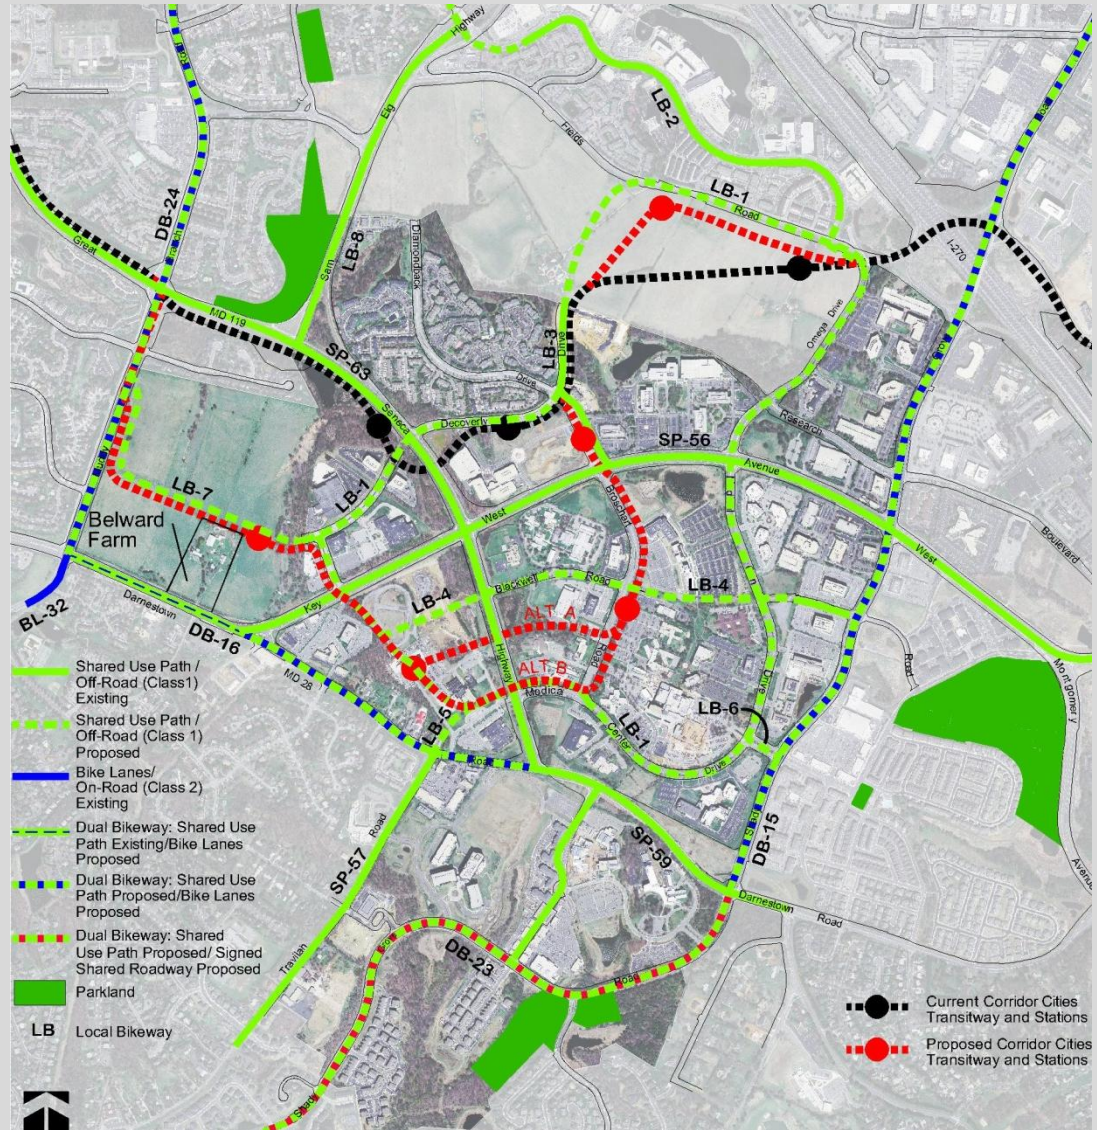

Existing Land Use

Existing Zoning

Planning Board Draft Gaithersburg West Master Plan

McGown Property

Vacant Parcel

65 acres: I-3 10 acres: R-200

Planning Board Draft Gaithersburg West Master Plan

McGown Property

Planning Board Draft Gaithersburg West Master Plan

NIST, Londonderry and Hoyle's Addition

Planning Board Draft Gaithersburg West Master Plan

Rosemont, Oakmont, Walnut Hill

Planning Board Draft Gaithersburg West Master Plan

Washingtonian Light Industrial

Gaithersburg West Master Plan

Bikeway Network

Planning Board Draft Gaithersburg West Master Plan Bikeway Network

Planning Board Draft Gaithersburg West Master Plan

LSC Bikeway Network

Gaithersburg West Master Plan Parks and Trails

Additional Facilities

North Potomac Community Center
Johnson Property

- | | | | | |
|---|------------------------------------|----------------------------|---------------------------|----------------|
| ① Seneca Creek State Park | ⑥ Quince Orchard Knolls Local Park | ⑪ Washingtonian Woods Park | ⑯ Robertson Park | ⑳ Glenora Park |
| ② Orchard Neighborhood Park | ⑦ Aberdeen Local Park | ⑫ Lakelands Park | ⑰ Metropolitan Grove Park | |
| ③ Quince Orchard Valley Neighborhood Park | ⑧ Muddy Branch Stream Valley Park | ⑬ Kentlands Lakes Park | ⑱ Malcolm King Park | |
| ④ Traville Local Park | ⑨ Big Pines Local Park | ⑭ Muddy Branch Park | ⑲ Bohrer Park | |
| ⑤ Duffel Local Park | ⑩ Potomac Horse Center | ⑮ Diamond Farms Park | | |